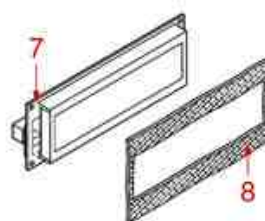

PUSH-BUTTONS

AS4601

Positions without LF code no.: upon request