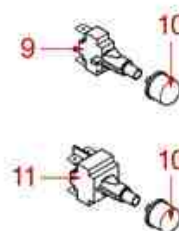

PUSH-BUTTONS

AS4601

Positions without LF code no.: upon request