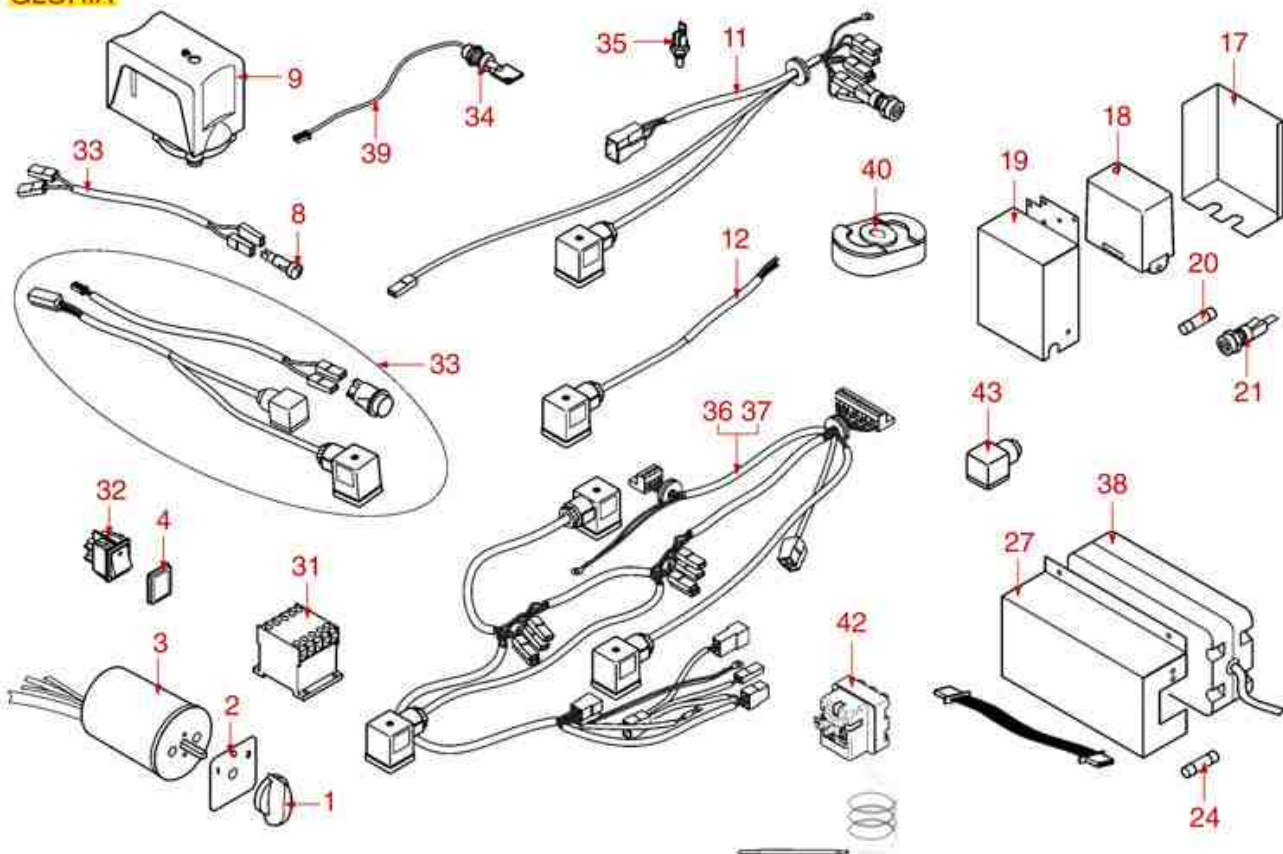

AS5001

Positions without LF code no.: upon request