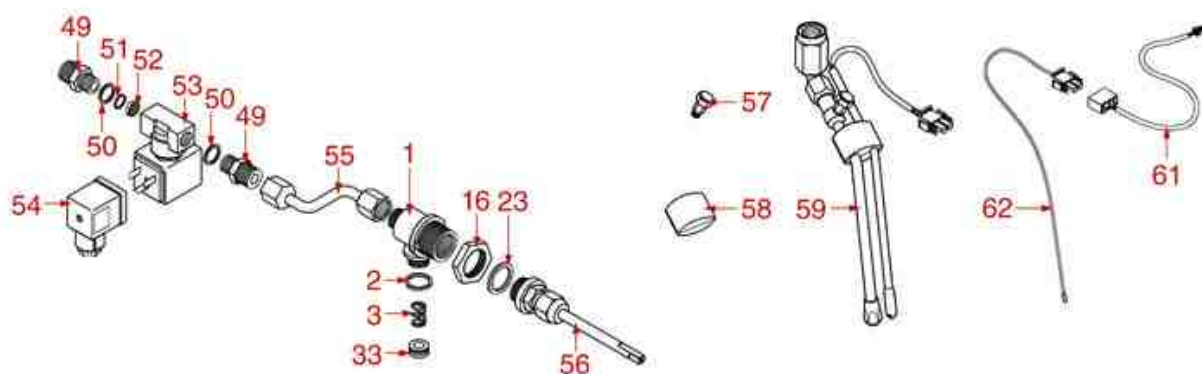

WATER/STEAM TAPS

PERLA

AS1401

Positions without LF code no.: upon request

ASTORIA CMA

Position	LF code no.	Description
1	1348451	STEAM TAP BODY
2	1186182	TEFLON FLAT GASKET $\varnothing$ 21x17x2 mm
2	1186394	ASBESTOS FREE FLAT GASKET $\varnothing$ 22x17x2 mm
3	1250547	SPRING $\varnothing$ 11.5x16 mm
4	1186318	O-RING 03043 EPDM
5	1186334	WASHER
6	1449100	CHROME HEXAGONAL NUT
7	1449093	CHROME WATER SPRINKLER M10
8	1186550	O-RING M 0060-10 RED SILICONE
9	1449096	STAINLESS STEEL WATER SPRINKLER M8
10	1449098	CHROME PL.STEAM PIPE COMPLETE $\varnothing$ 8 mm
12	1449101	STAINLESS STEEL STEAM PIPE COMPL. $\varnothing$ 8 mm
13	1449105	STAINLESS STEEL STEAM PIPE COMPL. $\varnothing$ 8 mm
14	1348076	WATER/STEAM TAP PIN ASSEMBLY
16	1348453	NUT M 26x1.5
17	1348025	BRASS NUT M3
18	1186316	EPDM FLAT GASKET $\varnothing$ 15x4x4 mm 60 SH
18	1186527	FLAT EPDM GASKET $\varnothing$ 15x4x4 mm 80 SH
19	1324056	TAP PISTON
21	1250223	STAINLESS STEEL CIRCLIP RA-6 UNI 7437
22	1186377	GASKET HOLDER
23	1186333	COPPER FLAT GASKET $\varnothing$ 26x20x2 mm
23	1186340	ASBESTOS FREE FLAT GASKET $\varnothing$ 26x20x2 mm
24	1349458	TAP FITTING
25	1186393	FLAT EPDM GASKET $\varnothing$ 12.5x8x9 mm
26	1186376	WASHER $\varnothing$ 12x8x1 mm
27	1348458	TAP NUT
30	1241094	WATER/STEAM TAP KNOB
31	1241095	CAP FOR KNOB
33	1186378	CONICAL TEFLON SEAL $\varnothing$ 14x7x6 mm
38	1449097	STAINLESS STEEL WATER SPRINKLER M10
39	1349111	FITTING $\varnothing$ 1/8" M 1/4" M
40	1186771	COPPER FLAT GASKET $\varnothing$ 8,5x5x1 mm
41	1160566	STAINLESS STEEL WATER FILTER $\varnothing$ 8 mm
42	1120700	2-WAY SOLENOID VALVE PARKER 230V 50/60Hz
43	1439021	CAP $\varnothing$ 1/4" F HEIGHT 12 mm NUT 17 mm
46	1186378	CONICAL TEFLON SEAL $\varnothing$ 14x7x6 mm
49	1349112	FITTING $\varnothing$ 1/4" M-3/8" M
50	1186619	COPPER FLAT GASKET $\varnothing$ 18x14x1.5 mm
51	1186717	O-RING 02031 VITON
100	1079030	KIT CAPPUCINATORE ASTORIA/CMA