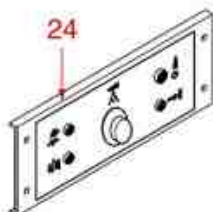

PUSH-BUTTONS

PERLA

SIBILLA

AS4601

Positions without LF code no.: upon request