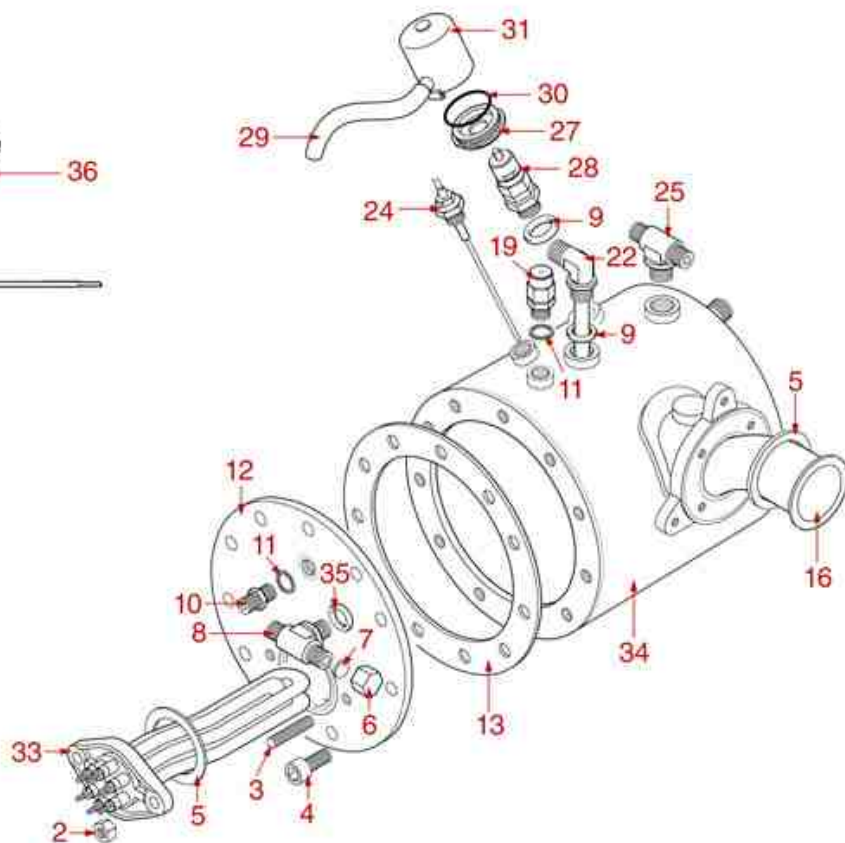

AS3001

Positions without LF code no.: upon request