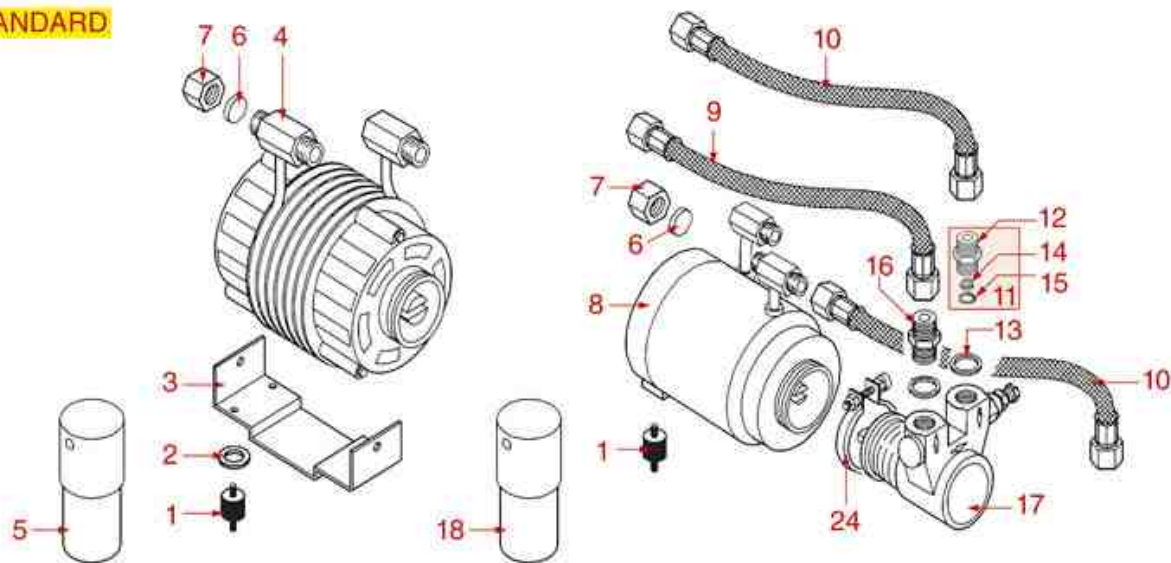

MOTORS AND PUMPS

STANDARD