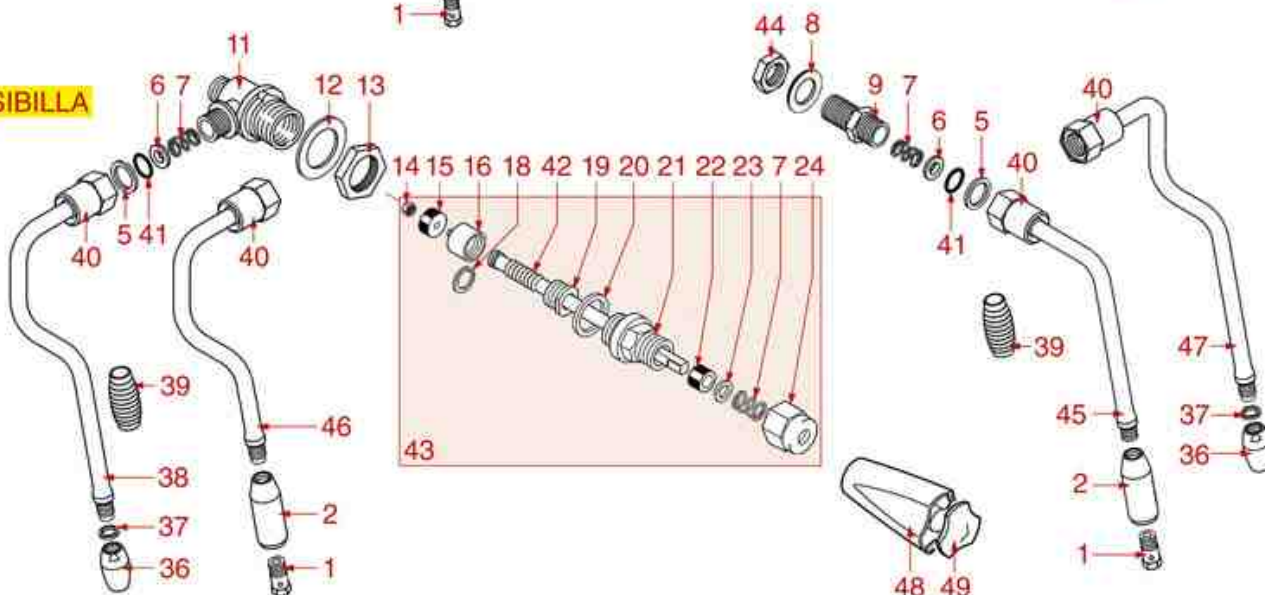

WATER/STEAM TAPS

RAPALLO

SIBILLA

CK-CKE CKX-CKXE

AS1501

Positions without LF code no.: upon request