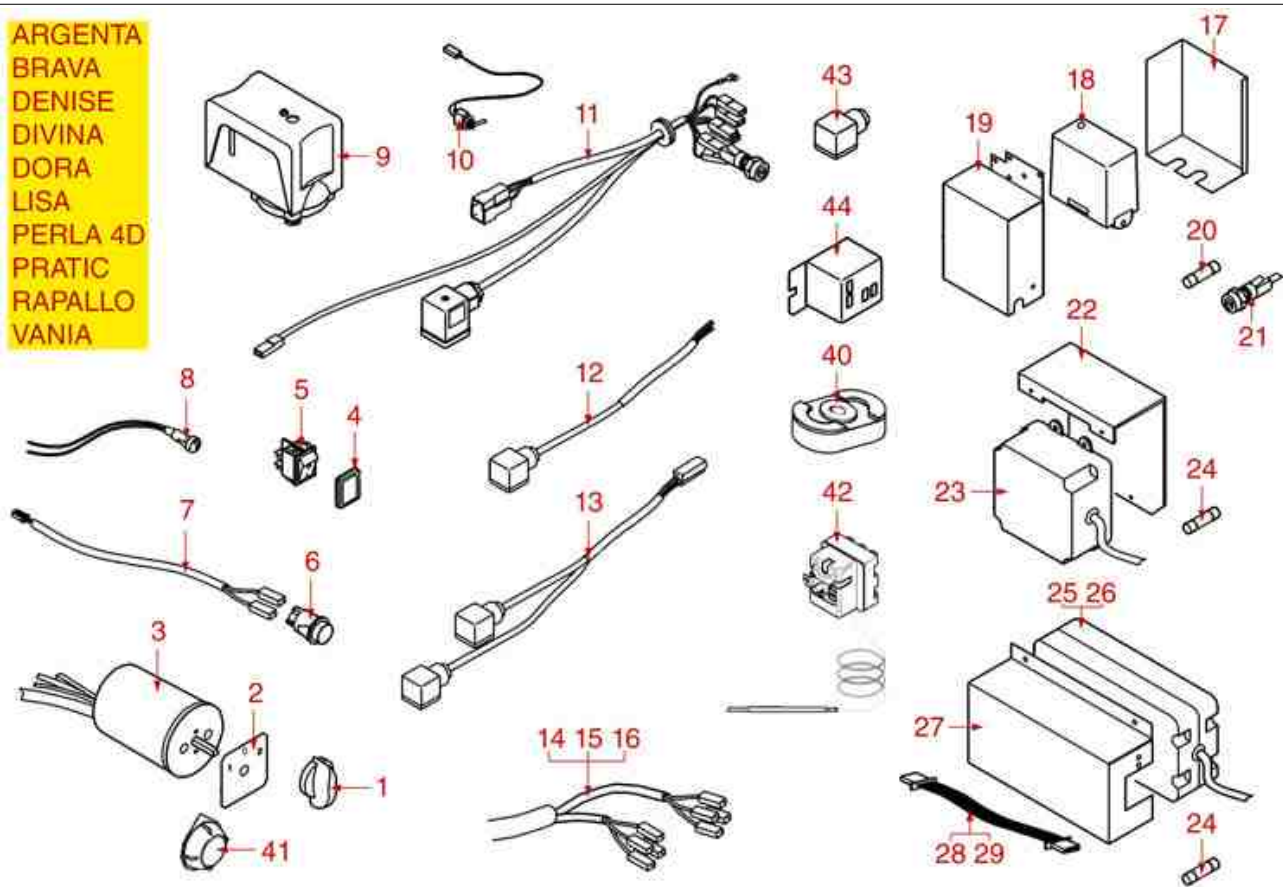

ELECTRICAL SYSTEM

ARGENTA
BRAVA
DENISE
DIVINA
DORA
LISA
PERLA 4D
PRATIC
RAPALLO
VANIA

GLORIA