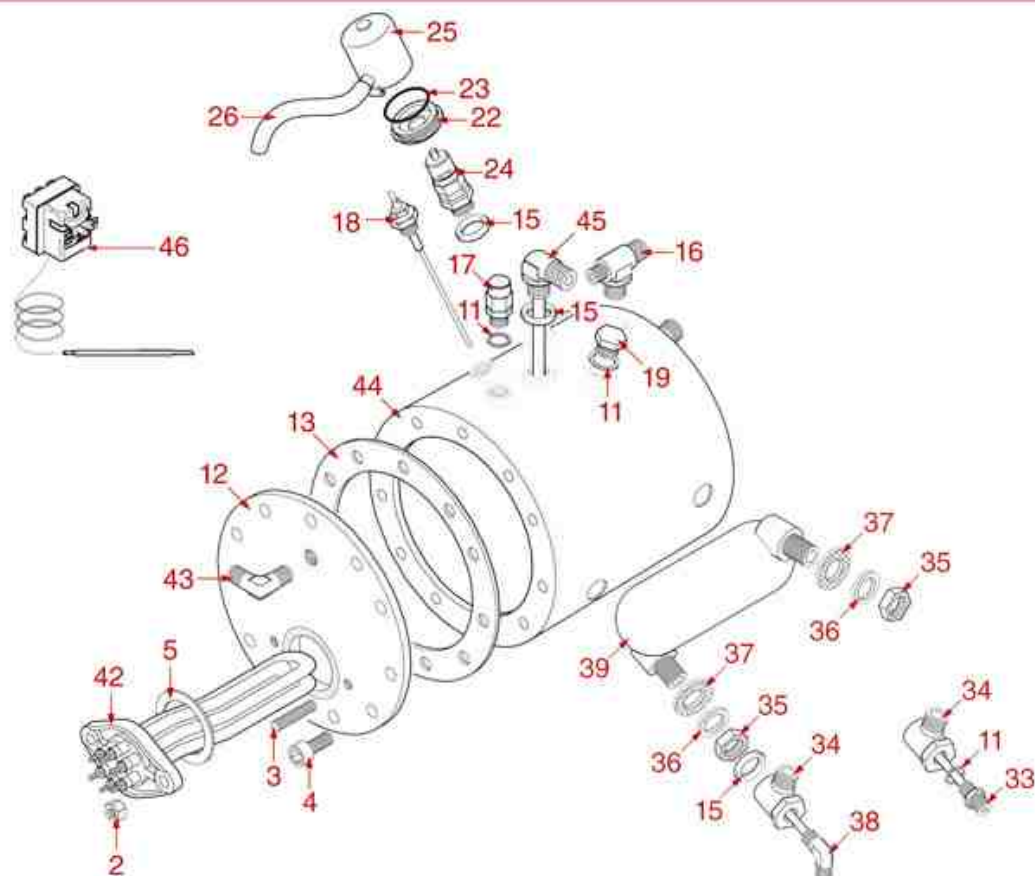

AS3101

Positions without LF code no.: upon request