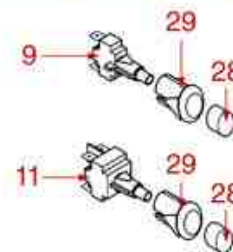

PUSH-BUTTONS

PERLA

SIBILLA

AS4601

Positions without LF code no.: upon request