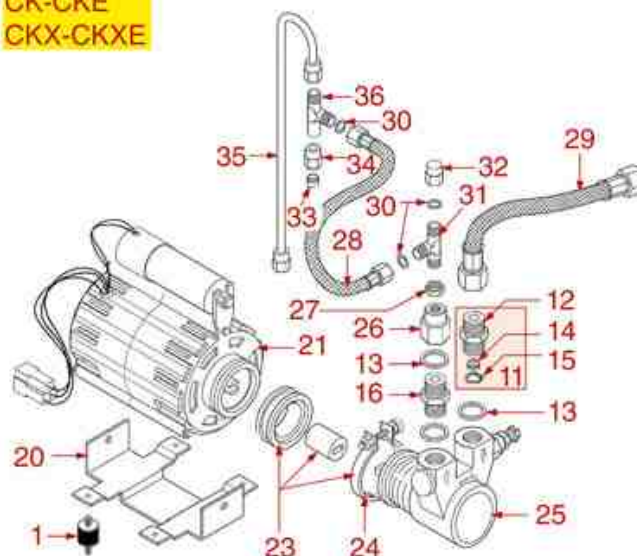

MOTORS AND PUMPS

STANDARD

EXTERNAL

COMPATTA

CK-CKE CKX-CKXE

AS5601

ASTORIA CMA

Position	LF code no.	Description
1	1313002	ANTIVIBRATION SUPPORT \varnothing 15 mm M4
4	1240606	RPM MOTOR WITH CLAMP CONNECTION 260W
4	1240607	RPM MOTOR WITH CLAMP CONNECTION 330W 230
5	3068014	CAPACITOR μ F 8 450V 50/60Hz
7	1439021	CAP \varnothing 1/4"F HEIGHT 12 mm NUT 17 mm
8	1240607	RPM MOTOR WITH CLAMP CONNECTION 330W 230
8	1240608	MOTOR ZECCHIN 120V 60Hz
9	1449710	FLEX HOSE \varnothing 3/8" Fp x Fc L.30 cm
10	1449711	FLEX HOSE \varnothing 3/8" Fp x Fc L.50 cm
11	1349082	BRASS FITTING \varnothing 3/8"M 3/8"M WITH FILTER
12	1349202	FITTING 3/8M-3/8M
13	1186620	COPPER FLAT GASKET \varnothing 22x17x1.5 mm
14	1160400	WATER FILTER \varnothing 11 mm
15	1002004	STAINLESS STEEL CIRCLIP J-9 UNI 7437
16	1349103	FITTING \varnothing 3/8"M-3/8"M
17	1330001	ROTARY VANE PUMP ROTOFLOW \varnothing 3/8" NPT
17	1330012	ROTARY VANE PUMP PROCON \varnothing 3/8" NPT
17	1330026	ROTARY VANE PUMP ROTOFLOW \varnothing 3/8" GAS
18	3068016	CAPACITOR μ F 10 450V 50/60Hz
21	1240610	RPM MOTOR WITH CLAMP CONNECTION 120W 230
22	1330001	ROTARY VANE PUMP ROTOFLOW \varnothing 3/8" NPT
23	1191006	MOTOR COUPLING KIT
24	1168011	STAINLESS STEEL CLAMP FOR FLANGE PUMP
25	1330021	ROTARY VANE PUMP ROTOFLOW \varnothing 3/8" GAS
27	1348035	NUT 1/8"
28	1449708	FLEX HOSE \varnothing 1/8" Fp x Fp Length 30 cm
29	1449725	FLEX HOSE \varnothing 3/8" Fc x Fc Length 150 cm
30	1186042	ASBESTOS FREE FLAT GASKET \varnothing 9x5x1 mm
37	1240702	MOTOR RPM WITH CLAMP CONNECTION 165W
37	1240703	MOTOR RPM WITH CLAMP CONNECTION 165W
38	1449710	FLEX HOSE \varnothing 3/8" Fp x Fc L.30 cm
38	1449711	FLEX HOSE \varnothing 3/8" Fp x Fc L.50 cm
38	1449723	FLEX HOSE \varnothing 3/8" Fc x Fc Length 100 cm
38	1449725	FLEX HOSE \varnothing 3/8" Fc x Fc Length 150 cm