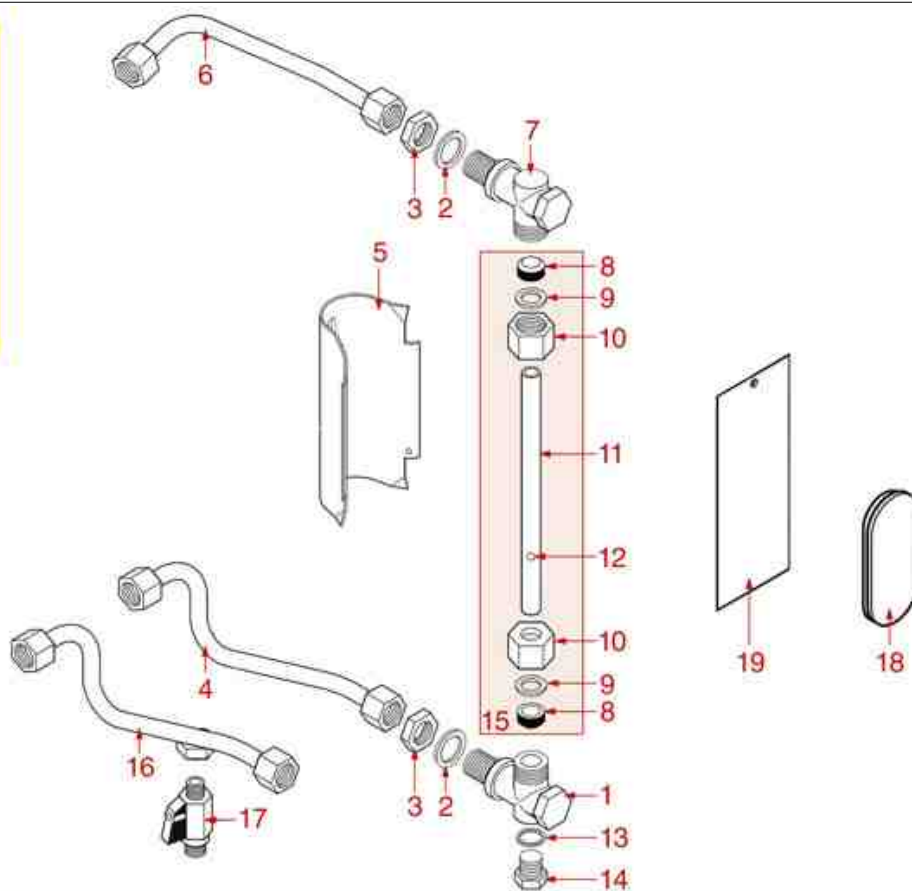

WATER LEVEL

ARGENTA
BRAVA
DENISE
DIVINA
DORA
GLORIA
LISA
PERLA4D
PRATIC
VANIA

RAPALLO