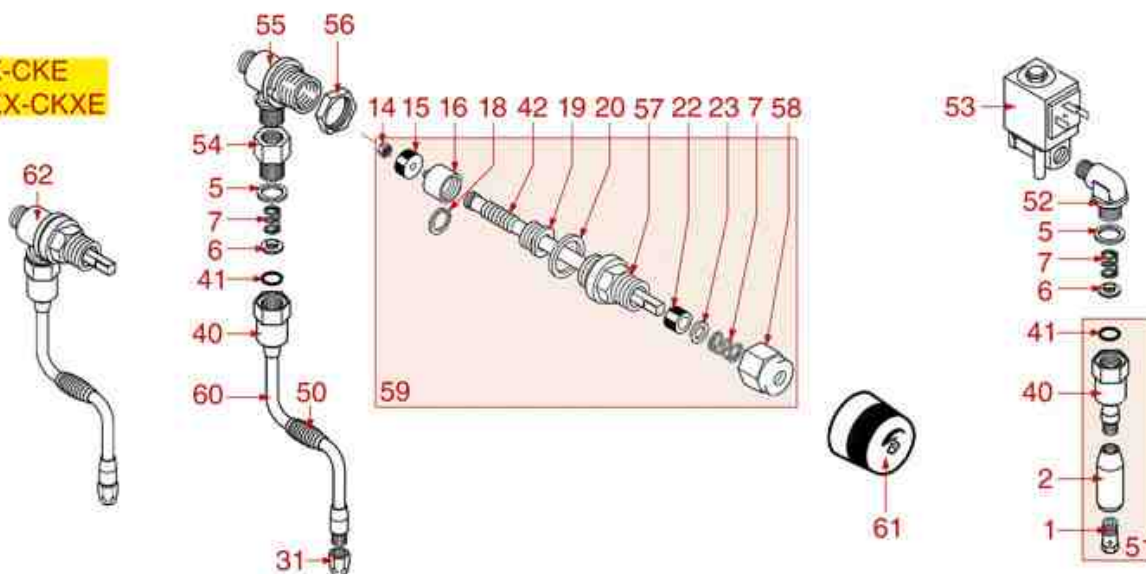

WATER/STEAM TAPS

RAPALLO

SIBILLA

CK-CKE CKX-CKXE

AS1501

Positions without LF code no.: upon request

ASTORIA CMA

Position	LF code no.	Description
1	1449099	WATER PIPE NOZZLE M10
2	1449116	WATER PIPE NOZZLE M9 ø 18 mm
5	1186182	TEFLON FLAT GASKET ø 21x17x2 mm
5	1186394	ASBESTOS FREE FLAT GASKET ø 22x17x2 mm
6	1186334	WASHER
7	1250547	SPRING ø 11.5x16 mm
14	1348025	BRASS NUT M3
15	1186316	EPDM FLAT GASKET ø 15x4x4 mm 60 SH
15	1186527	FLAT EPDM GASKET ø 15x4x4 mm 80 SH
16	1324056	TAP PISTON
17	1324077	TAP SPINDLE
18	1250223	STAINLESS STEEL CIRCLIP RA-6 UNI 7437
19	1186377	GASKET HOLDER
20	1186333	COPPER FLAT GASKET ø 26x20x2 mm
20	1186340	ASBESTOS FREE FLAT GASKET ø 26x20x2 mm
22	1186393	FLAT EPDM GASKET ø 12.5x8x9 mm
23	1186376	WASHER ø 12x8x1 mm
31	1449093	CHROME WATER SPRINKLER M10
39	1186180	BURN PREVENTING RUBBERPIECE ø 10 mm
40	1449100	CHROME HEXAGONAL NUT
41	1186318	O-RING 03043 EPDM
44	1349042	BRASS NUT ø 3/8"
48	1241094	WATER/STEAM TAP KNOB
49	1241095	CAP FOR KNOB
51	1449206	COMPLETE WATER PIPE
54	1349135	FITTING ø 3/8"M-3/8"F
55	1348451	STEAM TAP BODY
56	1348453	NUT M 26x1.5
57	1349458	TAP FITTING
58	1348458	TAP NUT
59	1348077	WATER/STEAM TAP PIN ASSEMBLY
61	1241201	KNOB FOR STEAM TAP
62	1348322	STEAM TAP ASSEMBLY