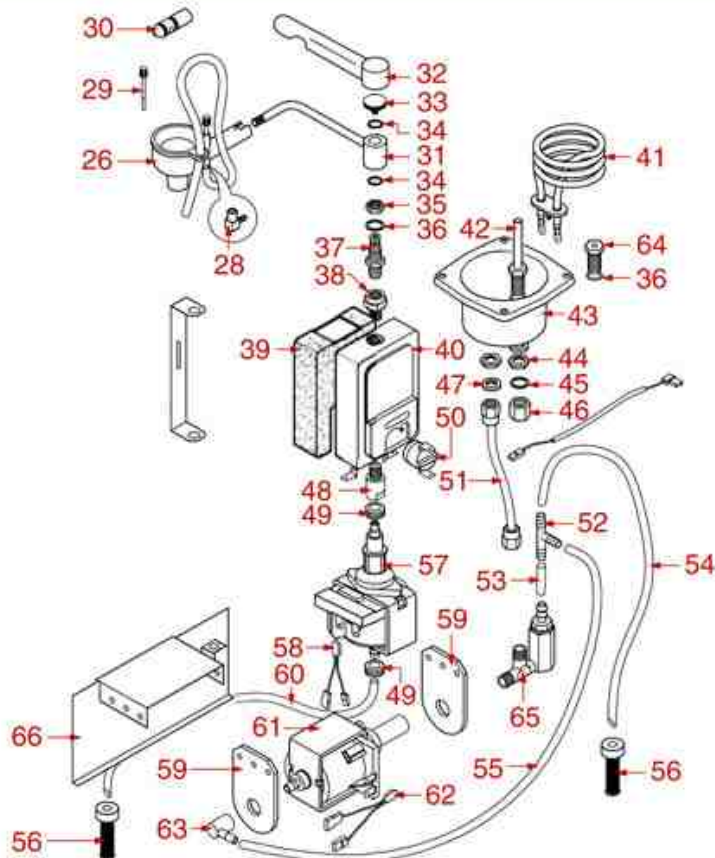

AS3501

Positions without LF code no.: upon request