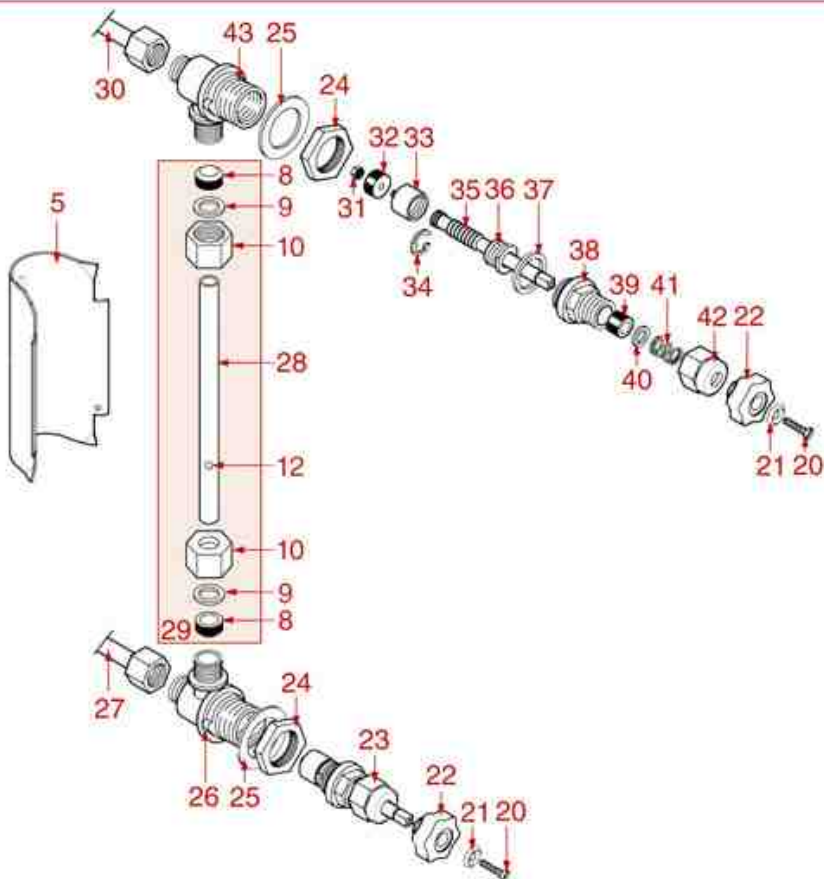

AS2501

Positions without LF code no.: upon request