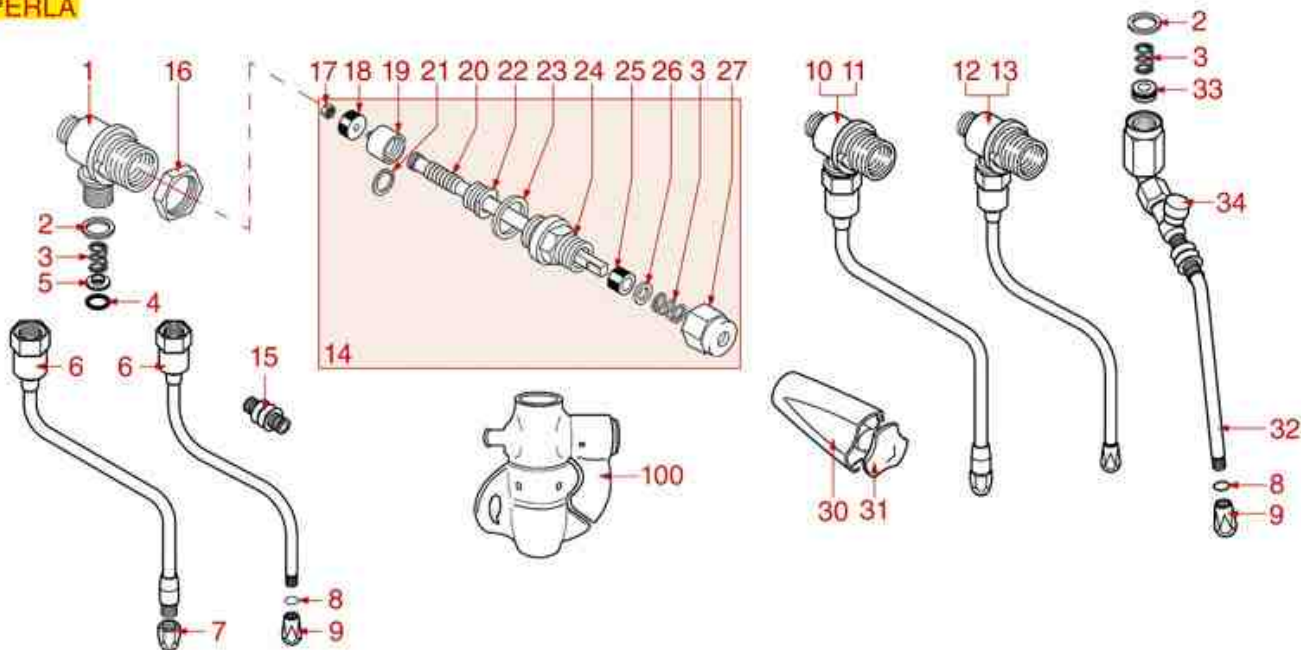

WATER/STEAM TAPS

PERLA

AS1401

Positions without LF code no.: upon request

ASTORIA CMA

Position	LF code no.	Description
1	1348451	STEAM TAP BODY
2	1186182	TEFLON FLAT GASKET $\varnothing$ 21x17x2 mm
2	1186394	ASBESTOS FREE FLAT GASKET $\varnothing$ 22x17x2 mm
3	1250547	SPRING $\varnothing$ 11.5x16 mm
4	1186318	O-RING 03043 EPDM
5	1186334	WASHER
6	1449100	CHROME HEXAGONAL NUT
7	1449093	CHROME WATER SPRINKLER M10
8	1186550	O-RING M 0060-10 RED SILICONE
9	1449096	STAINLESS STEEL WATER SPRINKLER M8
10	1449098	CHROME PL.STEAM PIPE COMPLETE $\varnothing$ 8 mm
12	1449101	STAINLESS STEEL STEAM PIPE COMPL. $\varnothing$ 8 mm
13	1449105	STAINLESS STEEL STEAM PIPE COMPL. $\varnothing$ 8 mm
14	1348076	WATER/STEAM TAP PIN ASSEMBLY
16	1348453	NUT M 26x1.5
17	1348025	BRASS NUT M3
18	1186316	EPDM FLAT GASKET $\varnothing$ 15x4x4 mm 60 SH
18	1186527	FLAT EPDM GASKET $\varnothing$ 15x4x4 mm 80 SH
19	1324056	TAP PISTON
21	1250223	STAINLESS STEEL CIRCLIP RA-6 UNI 7437
22	1186377	GASKET HOLDER
23	1186333	COPPER FLAT GASKET $\varnothing$ 26x20x2 mm
23	1186340	ASBESTOS FREE FLAT GASKET $\varnothing$ 26x20x2 mm
24	1349458	TAP FITTING
25	1186393	FLAT EPDM GASKET $\varnothing$ 12.5x8x9 mm
26	1186376	WASHER $\varnothing$ 12x8x1 mm
27	1348458	TAP NUT
30	1241094	WATER/STEAM TAP KNOB
31	1241095	CAP FOR KNOB
33	1186378	CONICAL TEFLON SEAL $\varnothing$ 14x7x6 mm
38	1449097	STAINLESS STEEL WATER SPRINKLER M10
39	1349111	FITTING $\varnothing$ 1/8" M 1/4" M
40	1186771	COPPER FLAT GASKET $\varnothing$ 8,5x5x1 mm
41	1160566	STAINLESS STEEL WATER FILTER $\varnothing$ 8 mm
42	1120700	2-WAY SOLENOID VALVE PARKER 230V 50/60Hz
43	1439021	CAP $\varnothing$ 1/4" F HEIGHT 12 mm NUT 17 mm
46	1186378	CONICAL TEFLON SEAL $\varnothing$ 14x7x6 mm
49	1349112	FITTING $\varnothing$ 1/4" M-3/8" M
50	1186619	COPPER FLAT GASKET $\varnothing$ 18x14x1.5 mm
51	1186717	O-RING 02031 VITON
100	1079030	KIT CAPPUCINATORE ASTORIA/CMA