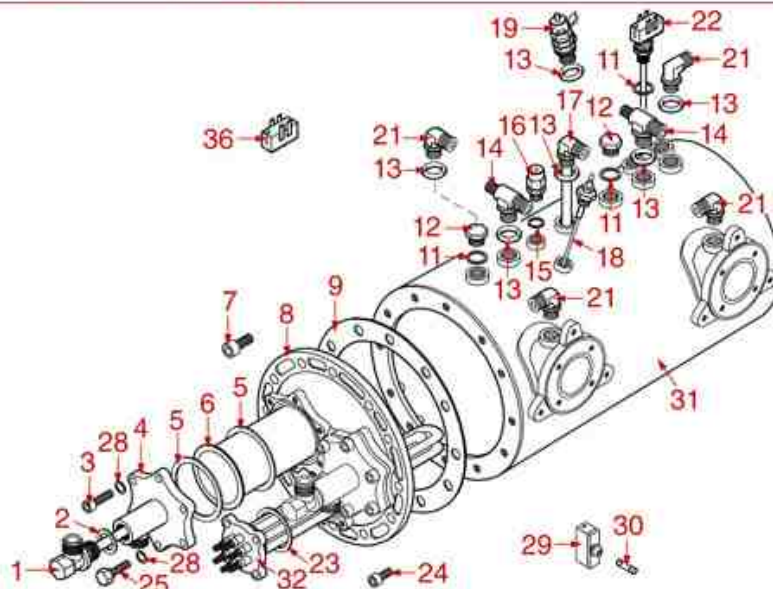

BOOSTED 1GR