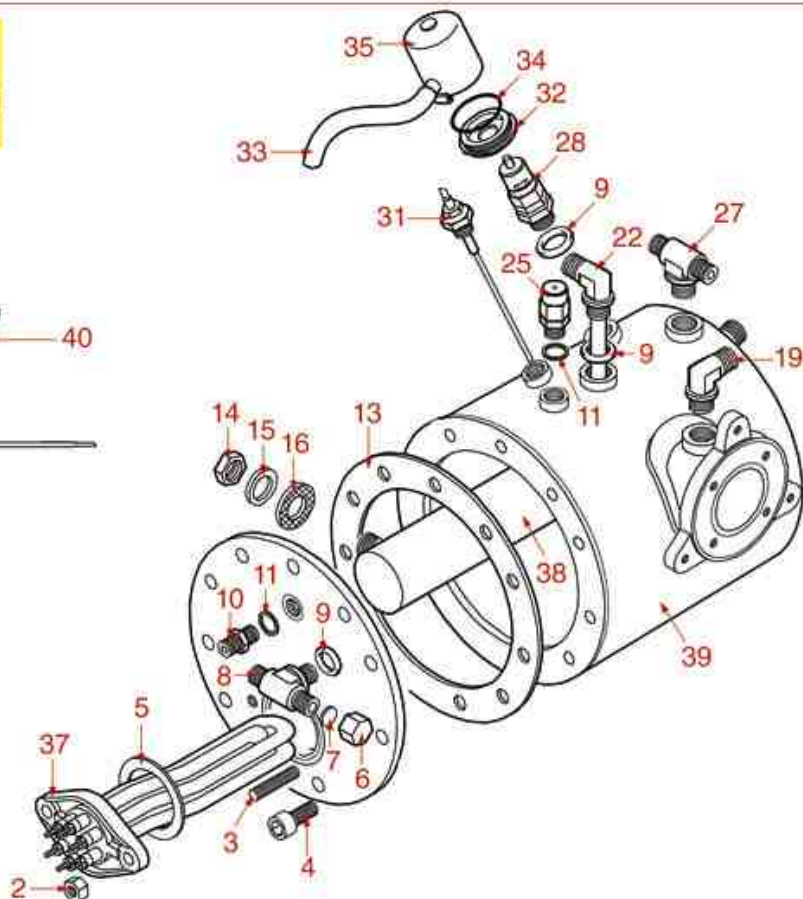

CARTUCCIA
EXCHANGER
EINSATZ AUSTAUSCHER
CARTUCHO