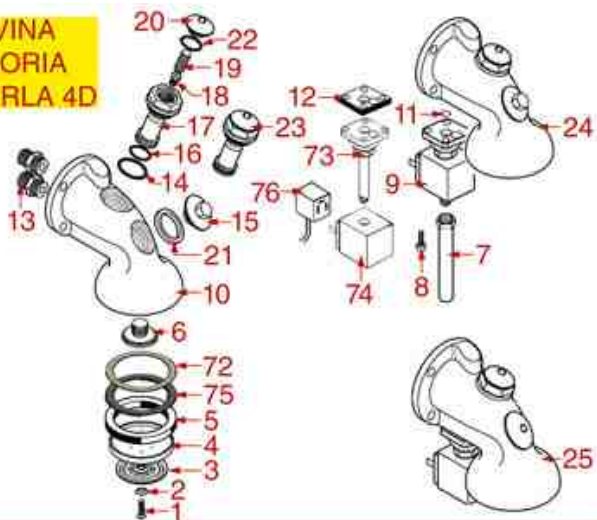

BREW GROUP CTS

DIVINA GLORIA PERLA 4D