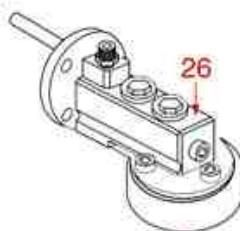

This document may not include universal spare parts

BREW GROUP STANDARD AND BUSHING

STANDARD

STANDARD ITALY

PASSANTE-BUSHING PASSANT-SCHLAUFE

AS0101

ASTORIA CMA

Position	LF code no.	Description
1	1528501	S/STEEL CROSS SCREW M5x12 mm UNI 7689
2	1081006	SHOWER SCREEN ø 51.5 mm
2	1081007	SHOWER ø 51.5 mm
3	1086501	SHOWER HOLDER DIFFUSER
4	1186622	FILTER HOLDER GASKET ø 71x56x8 mm
4	1186678	FILTER HOLDER GASKET ø 72x56x8.5 mm
4	1786062	FILTER HOLDER GASKET ø 72x56x8 mm
5	1002501	FILTER HOLDER COUPLING
6	1186190	O-RING 04187 VITON
6	1186461	O-RING 0158 mm SILICONE
7	1184012	S/STEEL SCREW T.C.C.E.I. M5x10 UNI 5931
8	1186771	COPPER FLAT GASKET ø 8,5x5x1 mm
10	1186414	O-RING 0119 EPDM
11	1439003	CAP ø 18 mm FOR BREW GROUP
12	1186619	COPPER FLAT GASKET ø 18x14x1.5 mm
13	1349112	FITTING ø 1/4"M-3/8"M
14	1324049	SUCTION PIPE M8
15	1449024	SUCTION PIPE
16	1186451	COFFEE GROUP GASKET ø 88x40x2 mm
17	1186415	FLAT PTFE GASKET
18	1186611	O-RING 02025 RED SILICONE
18	1186612	O-RING 02025 VITON
19	1120330	3-WAY SOLENOID VALVE LUCIFER 240V 50Hz
19	1120335	3-WAY SOLENOID VALVE PARKER 230V 50/60Hz
20	1450551	DRAIN PIPE ø 1/8"x92 mm
21	1455034	S/S SCREW T.C.C.E.I M4x10 UNI 5931
22	1160566	STAINLESS STEEL WATER FILTER ø 8 mm
24	1160501	WATER FILTER ø 14x10x12 mm
25	1190003	RUBBER THICKNESS ø 70x57x1 mm EPDM
28	1160339	BLIND FILTER
29	1160053	2 CUPS FILTER 14 gr
30	1160052	1 CUP FILTER 7 gr
31	1250002	S/STEEL FILTER LOCKING SPRING ø 1.20 mm
31	1250101	FILTER BLOCKING SPRING ø 1,00 mm INOX
32	1165013	FILTER HOLDER ASSY CMA ASTORIA
33	1186774	BURN PREVENTING RING FOR HANDLE
34	1241206	BLACK FILTER HOLDER HANDLE M12
35	1241469	CHROME PLATED CAP FOR FILTER HOLDER KNOB
36	1022003	CHROME-PLATED SPOUT EXTENSION ø 3/8"
37	1022501	SINGLE SPOUT ø 3/8"
39	1022506	DOUBLE SPOUT ø 3/8"
40	1160345	2 CUPS FILTER 18 gr
41	1165006	FILTER HOLDER COFFEE MACHINES
42	1241501	FILTER HOLDER HANDLE M12
44	1186619	COPPER FLAT GASKET ø 18x14x1.5 mm
45	1349018	FITTING ø 3/8"M-1/4"M
46	1500004	NOZZLE M5x1 HOLE ø 0.8 mm
48	1192208	EXCHANGER BREW GROUP COMPLETE
49	3120034	COIL CONNECTOR PG9
50	1241067	FILTER KNOB M12
51	1192209	EXCHANGER BREW GROUP
52	1439048	BOILER CAP ø 1/4"M
53	1500004	NOZZLE M5x1 HOLE ø 0.8 mm
54	1190051	PAPER SEAL ø 70x57x0.8 mm
55	1120334	3-WAY MECHANICAL COMPONENT LUCIFER
55	1120339	3-WAY MECHANICAL COMPONENT PARKER
56	1120332	COIL LUCIFER 483510S6 220/240V 9W 50Hz
56	1120336	COIL PARKER ZB09 9W 110/120V 50/60Hz
56	3120032	COIL PARKER ZB09 9W 220/240V 50/60Hz
57	1187002	COFFEE GROUP GASKET ø 88x40x2 mm
57	1786058	COFFEE GROUP GASKET ø 88x40x2 mm
58	1160529	2-CUP FILTER 14 GRAMS
59	1160050	1 CUP FILTER 6 gr