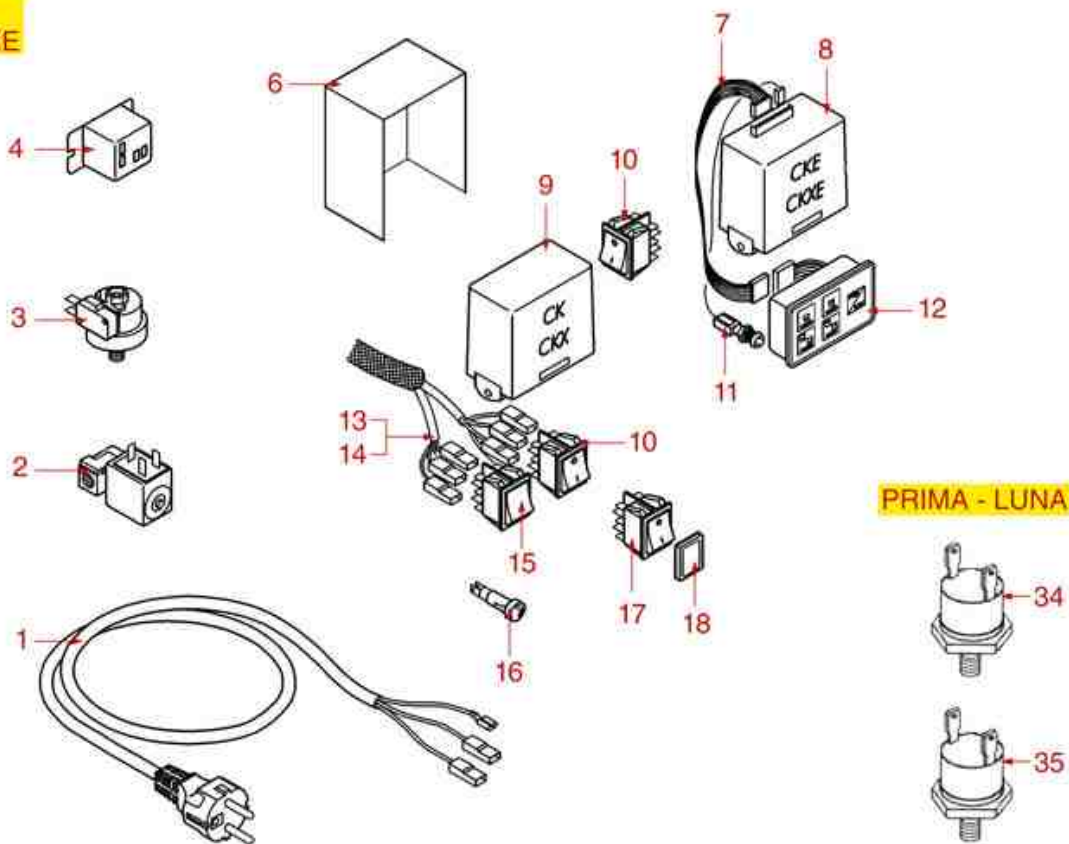

ELECTRICAL SYSTEM

CK-CKE
CKX-CKXE

PRIMA - LUNA

SIBILLA