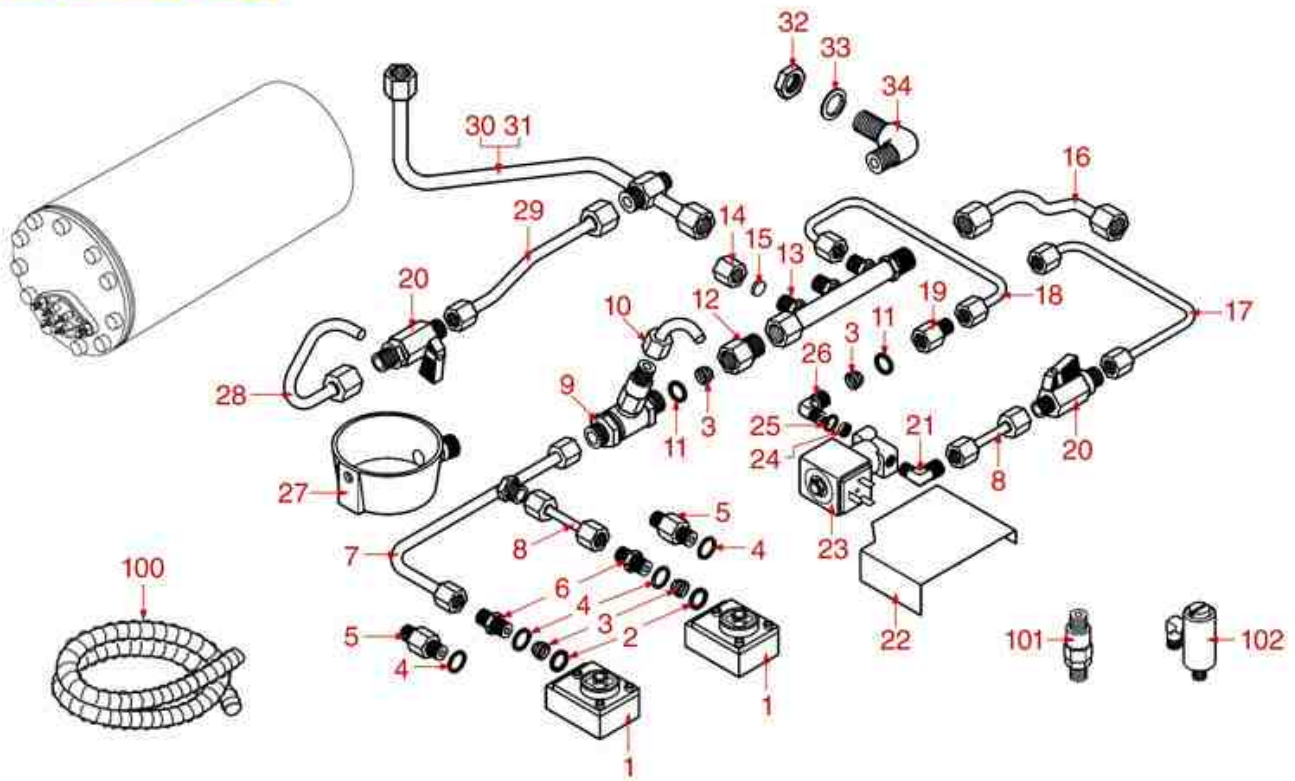

HYDRAULIC SYSTEM

TUTTI I MODELLI
FOR ALL THE MODEL

CK-CKE
CKX-CKXE

AS5501

Positions without LF code no.: upon request

ASTORIA CMA

Position	LF code no.	Description
1	1455351	VOLUMETRIC FLOWMETER GICAR
2	1186717	O-RING 02031 VITON
3	1160400	WATER FILTER ø 11 mm
4	1186619	COPPER FLAT GASKET ø 18x14x1.5 mm
6	1349102	FITTING ø 1/4"M-1/4"M
9	1523403	EXPANSION AND NON-RETURN VALVE
11	1186422	O-RING 0108 EPDM
14	1439021	CAP ø 1/4"F HEIGHT 12 mm NUT 17 mm
21	1349079	L- FITTING ø 1/4"M 1/8"M
23	1120700	2-WAY SOLENOID VALVE PARKER 230V 50/60Hz
24	1160566	STAINLESS STEEL WATER FILTER ø 8 mm
25	1186771	COPPER FLAT GASKET ø 8,5x5x1 mm
27	1527504	DRAIN TUB ø 80 mm
32	1349042	BRASS NUT ø 3/8"
33	1186446	WASHER ø 28x17x2 mm
35	1348035	NUT 1/8"
37	1523700	NON-RETURN VALVE ø 1/8"M - 1/8"M
39	1160566	STAINLESS STEEL WATER FILTER ø 8 mm
40	1186771	COPPER FLAT GASKET ø 8,5x5x1 mm
47	1523410	EXPANSION VALVE ø 1/8"M-1/8"M-1/8"
58	1186717	O-RING 02031 VITON
59	1331001	VIBRATORY PUMP FLUID-O-TECH 50W 240V
61	1160400	WATER FILTER ø 11 mm
62	1186422	O-RING 0108 EPDM
68	1391001	SUPPORT 23036 L MODEL
78	1245100	BOILER PRESSURE GAUGE ø 41 mm 0÷2.5 bar
80	3349319	NICHEL-PLATED FITTING ø 1/4"M-1/4"M
81	1186619	COPPER FLAT GASKET ø 18x14x1.5 mm
82	1186717	O-RING 02031 VITON
84	1341315	LEVEL PROBE ø 1/4"M-255 mm
100	1449672	DRAIN PIPE ELISPIR ø 16x23 mm - 5 m
101	1523012	EXPANSION VALVE ø 1/4"M-3/8"M
102	1523440	EXPANSION VALVE ø 1/8"M-1/8"M