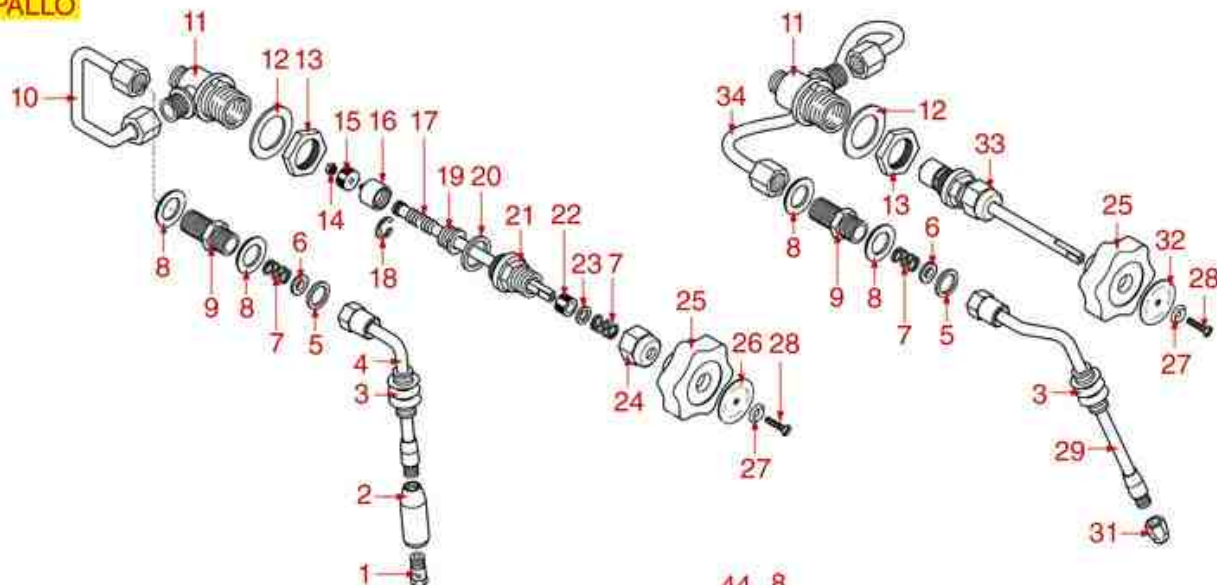

WATER/STEAM TAPS

RAPALLO