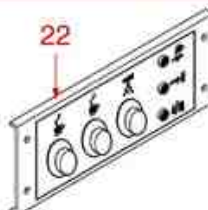

PUSH-BUTTONS

PERLA

SIBILLA

AS4601

Positions without LF code no.: upon request