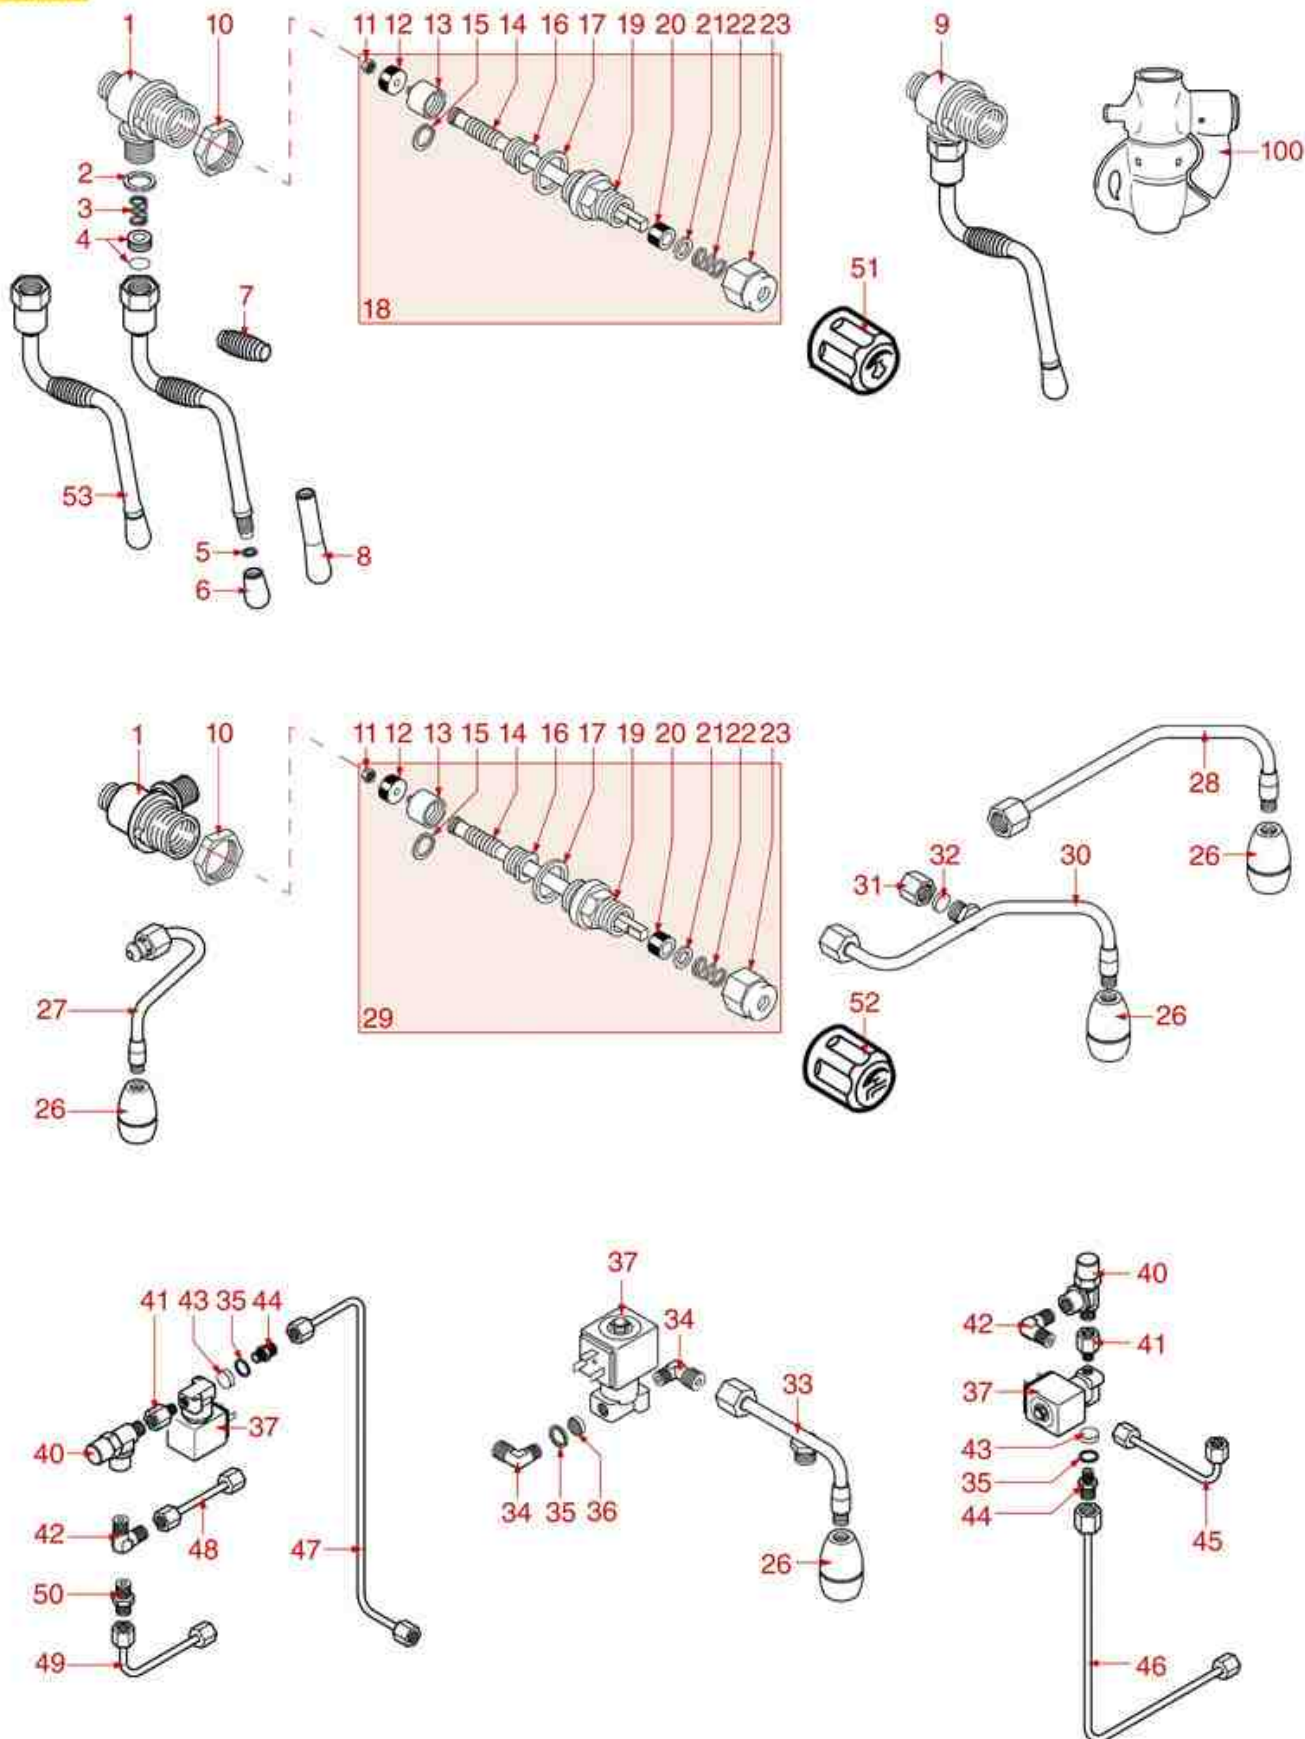

WATER/STEAM TAPS

DIVINA

AS1201

Positions without LF code no.: upon request

ASTORIA CMA

Position	LF code no.	Description
1	1348451	STEAM TAP BODY
2	1186182	TEFLON FLAT GASKET $\varnothing$ 21x17x2 mm
2	1186394	ASBESTOS FREE FLAT GASKET $\varnothing$ 22x17x2 mm
3	1250547	SPRING $\varnothing$ 11.5x16 mm
4	1186378	CONICAL TEFLON SEAL $\varnothing$ 14x7x6 mm
7	1186180	BURN PREVENTING RUBBERPIECE $\varnothing$ 10 mm
10	1348453	NUT M 26x1.5
11	1348025	BRASS NUT M3
12	1186316	EPDM FLAT GASKET $\varnothing$ 15x4x4 mm 60 SH
12	1186527	FLAT EPDM GASKET $\varnothing$ 15x4x4 mm 80 SH
13	1324056	TAP PISTON
15	1250223	STAINLESS STEEL CIRCLIP RA-6 UNI 7437
16	1186377	GASKET HOLDER
17	1186333	COPPER FLAT GASKET $\varnothing$ 26x20x2 mm
17	1186340	ASBESTOS FREE FLAT GASKET $\varnothing$ 26x20x2 mm
18	1348077	WATER/STEAM TAP PIN ASSEMBLY
19	1349458	TAP FITTING
20	1186393	FLAT EPDM GASKET $\varnothing$ 12.5x8x9 mm
21	1186376	WASHER $\varnothing$ 12x8x1 mm
22	1250547	SPRING $\varnothing$ 11.5x16 mm
23	1348458	TAP NUT
26	1449097	STAINLESS STEEL WATER SPRINKLER M10
29	1348077	WATER/STEAM TAP PIN ASSEMBLY
31	1439021	CAP $\varnothing$ 1/4" F HEIGHT 12 mm NUT 17 mm
34	1349079	L- FITTING $\varnothing$ 1/4" M 1/8" M
35	1186771	COPPER FLAT GASKET $\varnothing$ 8,5x5x1 mm
36	1160566	STAINLESS STEEL WATER FILTER $\varnothing$ 8 mm
37	1120700	2-WAY SOLENOID VALVE PARKER 230V 50/60Hz
40	1349083	MIXER FITTING
41	1349136	FITTING $\varnothing$ 1/8" M-1/4" F
42	1349081	L-FITTING $\varnothing$ 1/4" M 1/4" M
43	1160566	STAINLESS STEEL WATER FILTER $\varnothing$ 8 mm
44	1349111	FITTING $\varnothing$ 1/8" M 1/4" M
50	1349102	FITTING $\varnothing$ 1/4" M-1/4" M
51	1241452	STEAM TAP KNOB
52	1241468	WATER TAP HANDLE
53	1449207	STAINLESS STEEL STEAM PIPE COMPLETE
100	1079030	KIT CAPPUCINATORE ASTORIA/CMA