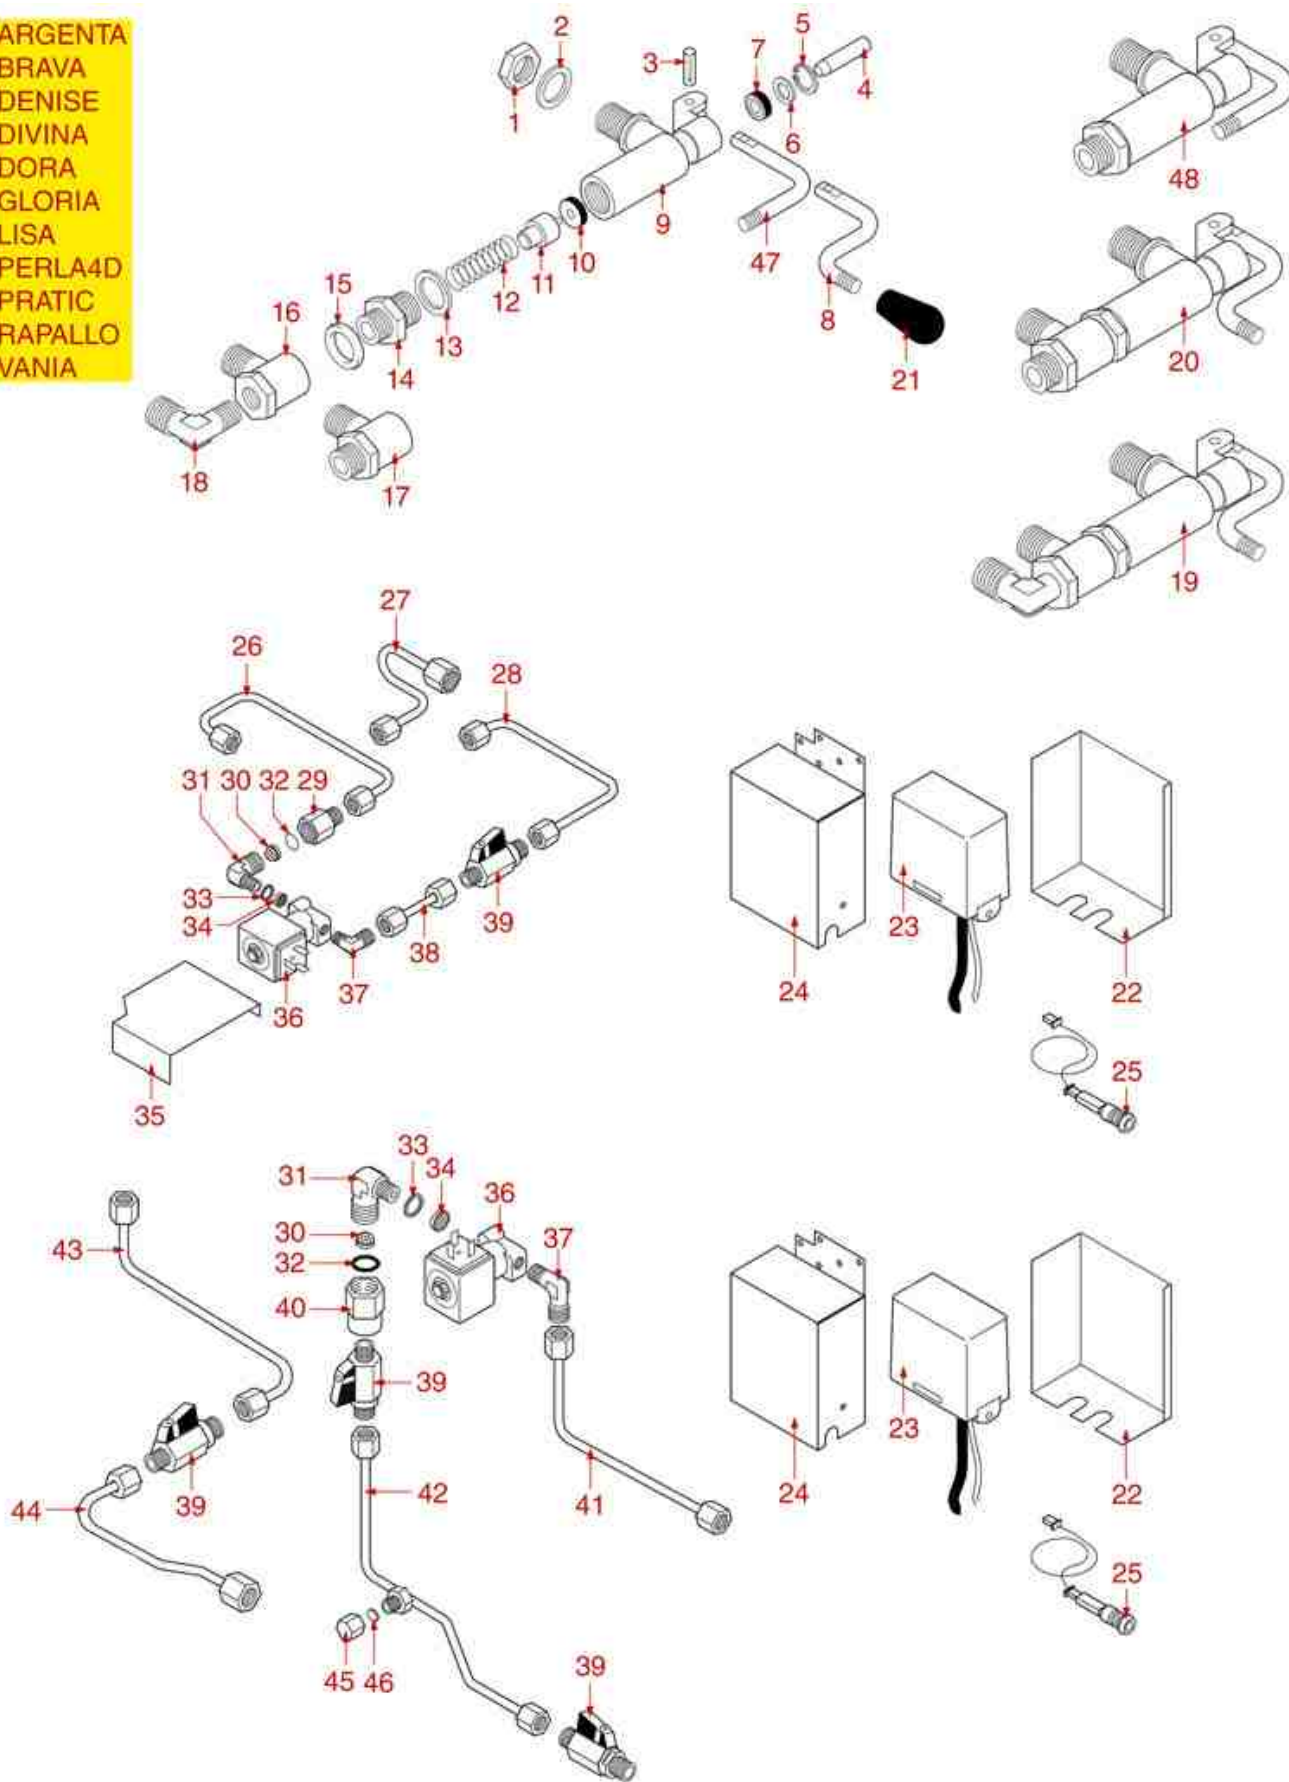

WATER INLET TAP

ARGENTA
BRAVA
DENISE
DIVINA
DORA
GLORIA
LISA
PERLA4D
PRATIC
RAPALLO
VANIA

AS2001

Positions without LF code no.: upon request

ASTORIA CMA

Position	LF code no.	Description
1	1349042	BRASS NUT $\varnothing$ 3/8"
2	1186446	WASHER $\varnothing$ 28x17x2 mm
3	1250217	CLASP $\varnothing$ 5x20 mm
4	1324076	TAP ROD $\varnothing$ 8x35.6 mm
5	1250218	STAINLESS STEEL CIRCLIP J-14 UNI 7437
6	1186306	BRASS WASHER $\varnothing$ 10x5x1 mm
7	1186491	LIP SEAL $\varnothing$ 14x7x5 mm
8	1225402	TAP LEVER
10	1186316	EPDM FLAT GASKET $\varnothing$ 15x4x4 mm 60 SH
10	1186527	FLAT EPDM GASKET $\varnothing$ 15x4x4 mm 80 SH
11	1348456	PISTON H 20
12	1250546	SPRING $\varnothing$ 14x44 mm
13	1186333	COPPER FLAT GASKET $\varnothing$ 26x20x2 mm
14	1349456	TAP FITTING
15	1186186	ROUND COPPER GASKET $\varnothing$ 23x17x3 mm
16	1349019	T-FITTING FOR INJECTOR 3/8"F x 3/8"M
17	1348352	TAP FITTING
20	1348457	WATER INLET TAP
21	1241401	BREWING GROUP HANDLE
23	1341311	LEVEL REGULATOR RL/1E/2C/F 230/240V
25	1341314	LED RED INDICATOR LIGHT
30	1160400	WATER FILTER $\varnothing$ 11 mm
31	1349080	ELBOW BRASS FITTING $\varnothing$ 3/8"M 1/8"M
32	1186422	O-RING 0108 EPDM
33	1186771	COPPER FLAT GASKET $\varnothing$ 8,5x5x1 mm
34	1160566	STAINLESS STEEL WATER FILTER $\varnothing$ 8 mm
36	1120700	2-WAY SOLENOID VALVE PARKER 230V 50/60Hz
37	1349079	L- FITTING $\varnothing$ 1/4"M 1/8"M
45	1439021	CAP $\varnothing$ 1/4"F HEIGHT 12 mm NUT 17 mm
47	1225401	TAP LEVER
48	1348401	WATER INLET TAP