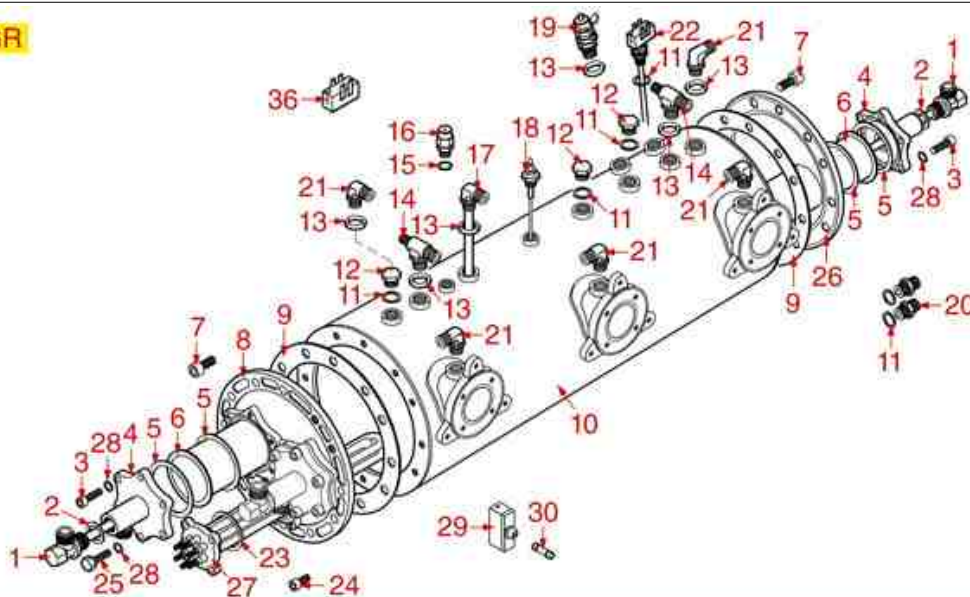

BOILER BOOSTED 1-2-3 GROUPS

BOOSTED 3GR

BOOSTED 2GR