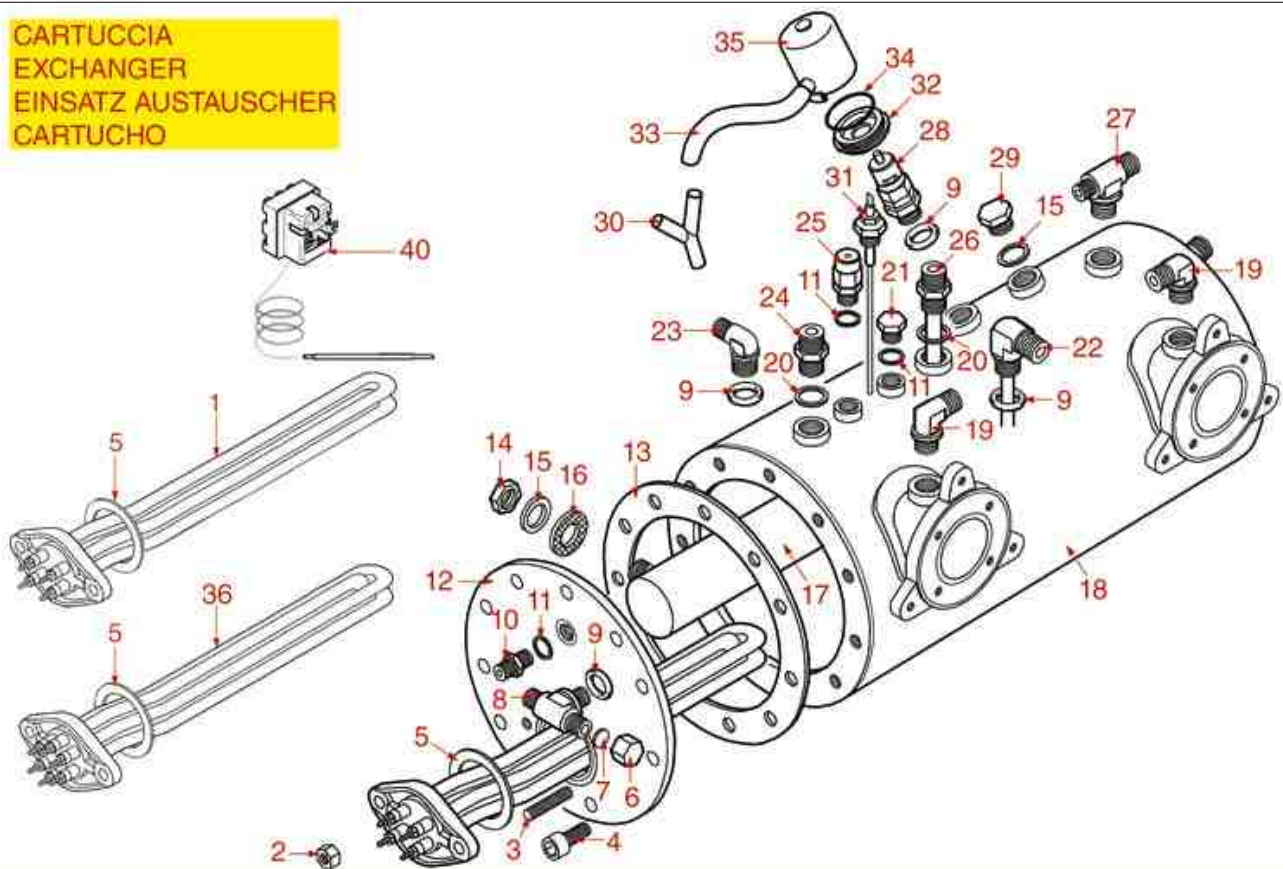

BOILER MIT CARTRIDGE EXCHANGER

CARTUCCIA
EXCHANGER
EINSATZ AUSTAUSCHER
CARTUCHO