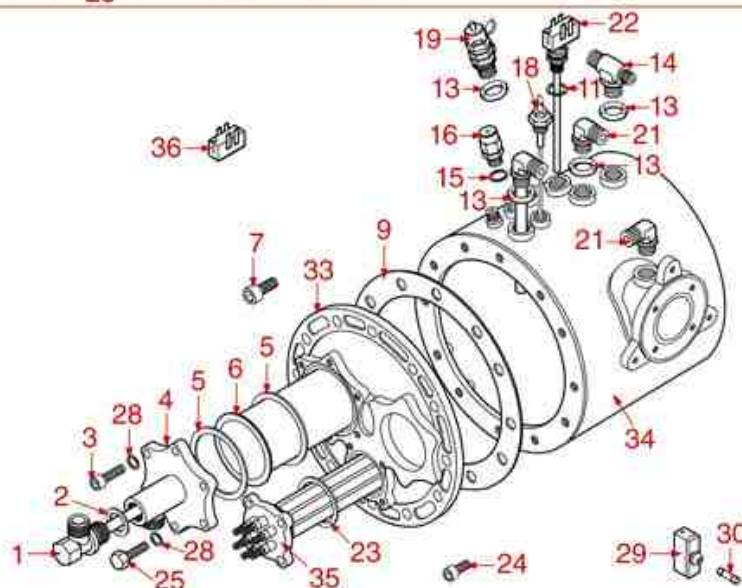

BOILER BOOSTED 1-2-3 GROUPS

BOOSTED 3GR

BOOSTED 2GR

BOOSTED 1GR

AS3401

Positions without LF code no.: upon request

ASTORIA CMA

Position	LF code no.	Description
2	1186445	ROUND COPPER GASKET \varnothing 26x21.4x2 mm
5	1186188	FLAT TEFLON GASKET \varnothing 72x61x2 mm
7	1528056	S/STEEL SCREW T.C.E.I. M10x20 UNI 5931
9	1186187	BOILER GASKET \varnothing 220x170x2 mm
11	1186620	COPPER FLAT GASKET \varnothing 22x17x1.5 mm
12	1439023	BOILER CAP \varnothing 3/8"M
13	1186186	ROUND COPPER GASKET \varnothing 23x17x3 mm
14	1349086	T SHAPED BRASS FITTING \varnothing 3/8"-3/8"-1/4"
15	1186619	COPPER FLAT GASKET \varnothing 18x14x1.5 mm
16	1523538	BOILER VALVE \varnothing 1/4"M
17	1449202	INJECTOR PIPE
18	1341750	LEVEL PROBE \varnothing 1/4"M-125 mm
18	1341751	LEVEL PROBE \varnothing 1/4"M-150 mm
19	1523409	BOILER VALVE \varnothing 3/8"M
20	1349103	FITTING \varnothing 3/8"M-3/8"M
21	1349084	ELBOW BRASS FITTING \varnothing 3/8"M 3/8"M
22	1444203	HEATING ELEMENT THERMOSTAT 400V 20A
23	1186608	TEFLON FLAT GASKET \varnothing 50x40x2 mm
25	1184008	S/S SCREW M8x25 T.E.M8x25UNI5739DIN24017
27	1755609	HEATING ELEMENT 6000W 240V
32	1755610	HEATING ELEMENT 6000W 240V
35	1755608	HEATING ELEMENT 2700/2940W 230/240V
36	1444205	THERMOSTAT FOR HEATING ELEMENT AUSTRIA