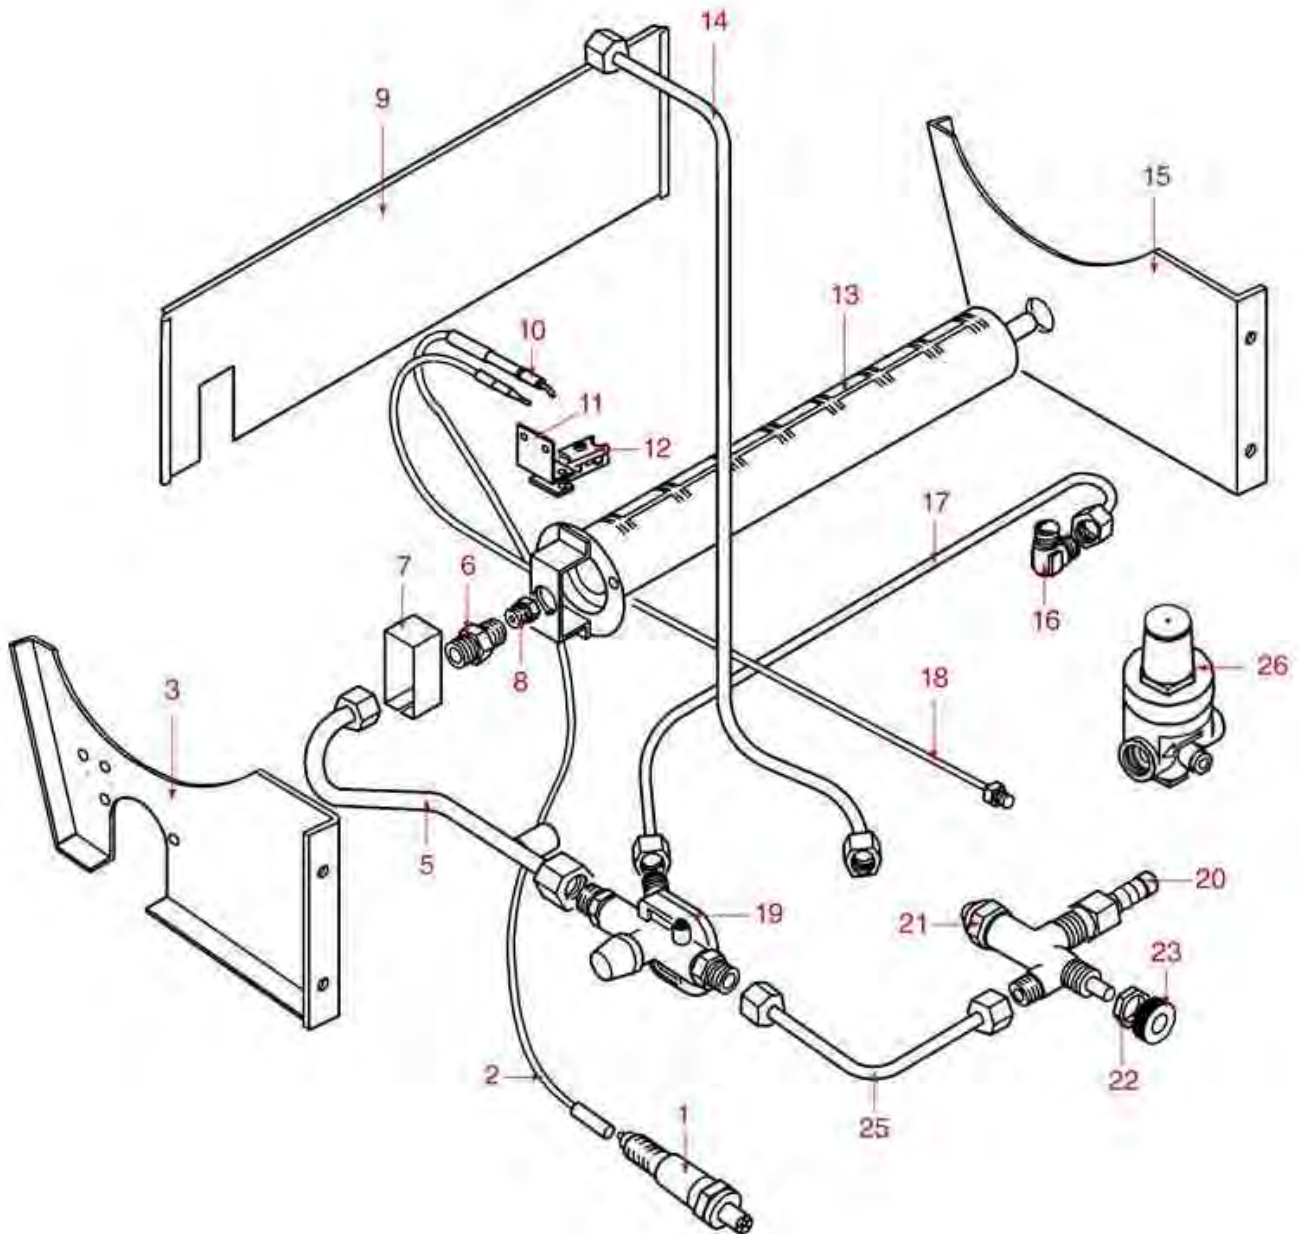

GAS SYSTEM

AS5701

Positions without LF code no.: upon request

ASTORIA CMA

Position	LF code no.	Description
1	3001007	PIEZO IGNITER VERNITRON
2	3001028	SIT CABLE 500 mm
10	3001003	ROUND SPARKING PLUG $\varnothing$ 7x44 mm
12	3020100	TWO-POSITION BRACKET
12	3020101	TWO-POSITION BRACKET CLAMP
12	3020102	SCREW
16	1349081	L-FITTING $\varnothing$ 1/4" M 1/4" M
18	3440081	THERMOCOUPLE SIT QUICK M8x1 45 cm
21	3523002	VALVE M1 $\varnothing$ 1/4" MM
26	1350701	PRESSURE REDUCER $\varnothing$ 1/2" FF