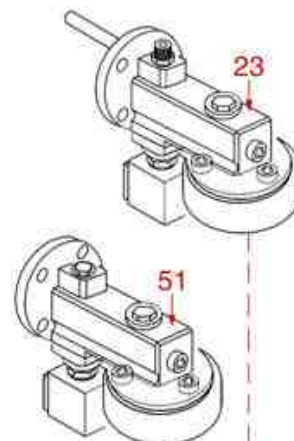

This document may not include universal spare parts

BREW GROUP STANDARD AND BUSHING

STANDARD

STANDARD ITALY

PASSANTE-BUSHING PASSANT-SCHLAUFE

AS0101

ASTORIA CMA

Position	LF code no.	Description
1	1528501	S/STEEL CROSS SCREW M5x12 mm UNI 7689
2	1081006	SHOWER SCREEN ø 51.5 mm
2	1081007	SHOWER ø 51.5 mm
3	1086501	SHOWER HOLDER DIFFUSER
4	1186622	FILTER HOLDER GASKET ø 71x56x8 mm
4	1186678	FILTER HOLDER GASKET ø 72x56x8.5 mm
4	1786062	FILTER HOLDER GASKET ø 72x56x8 mm
5	1002501	FILTER HOLDER COUPLING
6	1186190	O-RING 04187 VITON
6	1186461	O-RING 0158 mm SILICONE
7	1184012	S/STEEL SCREW T.C.C.E.I. M5x10 UNI 5931
8	1186771	COPPER FLAT GASKET ø 8,5x5x1 mm
10	1186414	O-RING 0119 EPDM
11	1439003	CAP ø 18 mm FOR BREW GROUP
12	1186619	COPPER FLAT GASKET ø 18x14x1.5 mm
13	1349112	FITTING ø 1/4"M-3/8"M
14	1324049	SUCTION PIPE M8
15	1449024	SUCTION PIPE
16	1186451	COFFEE GROUP GASKET ø 88x40x2 mm
17	1186415	FLAT PTFE GASKET
18	1186611	O-RING 02025 RED SILICONE
18	1186612	O-RING 02025 VITON
19	1120330	3-WAY SOLENOID VALVE LUCIFER 240V 50Hz
19	1120335	3-WAY SOLENOID VALVE PARKER 230V 50/60Hz
20	1450551	DRAIN PIPE ø 1/8"x92 mm
21	1455034	S/S SCREW T.C.C.E.I M4x10 UNI 5931
22	1160566	STAINLESS STEEL WATER FILTER ø 8 mm
24	1160501	WATER FILTER ø 14x10x12 mm
25	1190003	RUBBER THICKNESS ø 70x57x1 mm EPDM
28	1160339	BLIND FILTER
29	1160053	2 CUPS FILTER 14 gr
30	1160052	1 CUP FILTER 7 gr
31	1250002	S/STEEL FILTER LOCKING SPRING ø 1.20 mm
31	1250101	FILTER BLOCKING SPRING ø 1,00 mm INOX
32	1165013	FILTER HOLDER ASSY CMA ASTORIA
33	1186774	BURN PREVENTING RING FOR HANDLE
34	1241206	BLACK FILTER HOLDER HANDLE M12
35	1241469	CHROME PLATED CAP FOR FILTER HOLDER KNOB
36	1022003	CHROME-PLATED SPOUT EXTENSION ø 3/8"
37	1022501	SINGLE SPOUT ø 3/8"
39	1022506	DOUBLE SPOUT ø 3/8"
40	1160345	2 CUPS FILTER 18 gr
41	1165006	FILTER HOLDER COFFEE MACHINES
42	1241501	FILTER HOLDER HANDLE M12
44	1186619	COPPER FLAT GASKET ø 18x14x1.5 mm
45	1349018	FITTING ø 3/8"M-1/4"M
46	1500004	NOZZLE M5x1 HOLE ø 0.8 mm
48	1192208	EXCHANGER BREW GROUP COMPLETE
49	3120034	COIL CONNECTOR PG9
50	1241067	FILTER KNOB M12
51	1192209	EXCHANGER BREW GROUP
52	1439048	BOILER CAP ø 1/4"M
53	1500004	NOZZLE M5x1 HOLE ø 0.8 mm
54	1190051	PAPER SEAL ø 70x57x0.8 mm
55	1120334	3-WAY MECHANICAL COMPONENT LUCIFER
55	1120339	3-WAY MECHANICAL COMPONENT PARKER
56	1120332	COIL LUCIFER 483510S6 220/240V 9W 50Hz
56	1120336	COIL PARKER ZB09 9W 110/120V 50/60Hz
56	3120032	COIL PARKER ZB09 9W 220/240V 50/60Hz
57	1187002	COFFEE GROUP GASKET ø 88x40x2 mm
57	1786058	COFFEE GROUP GASKET ø 88x40x2 mm
58	1160529	2-CUP FILTER 14 GRAMS
59	1160050	1 CUP FILTER 6 gr