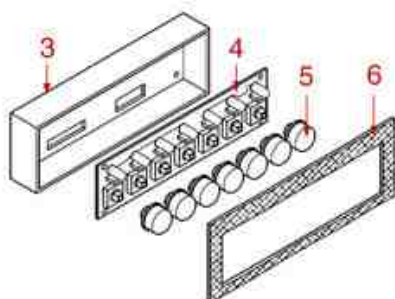

PUSH-BUTTONS

AS4601

Positions without LF code no.: upon request