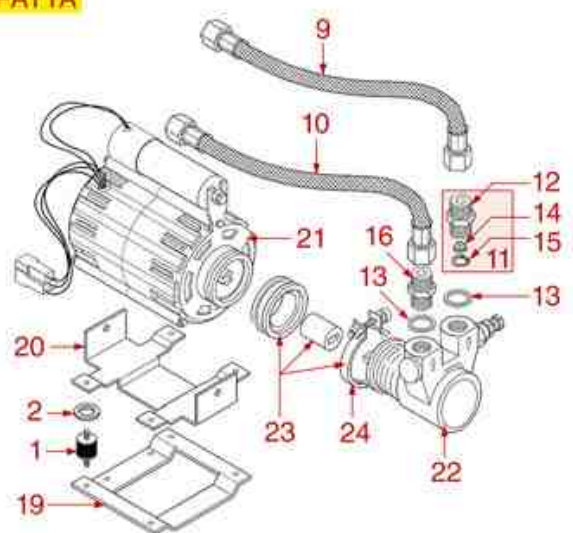

MOTORS AND PUMPS

STANDARD

EXTERNAL

COMPATTA

CK-CKE CKX-CKXE

AS5601

ASTORIA CMA

Position	LF code no.	Description
1	1313002	ANTIVIBRATION SUPPORT \varnothing 15 mm M4
4	1240606	RPM MOTOR WITH CLAMP CONNECTION 260W
4	1240607	RPM MOTOR WITH CLAMP CONNECTION 330W 230
5	3068014	CAPACITOR μ F 8 450V 50/60Hz
7	1439021	CAP \varnothing 1/4"F HEIGHT 12 mm NUT 17 mm
8	1240607	RPM MOTOR WITH CLAMP CONNECTION 330W 230
8	1240608	MOTOR ZECCHIN 120V 60Hz
9	1449710	FLEX HOSE \varnothing 3/8" Fp x Fc L.30 cm
10	1449711	FLEX HOSE \varnothing 3/8" Fp x Fc L.50 cm
11	1349082	BRASS FITTING \varnothing 3/8"M 3/8"M WITH FILTER
12	1349202	FITTING 3/8M-3/8M
13	1186620	COPPER FLAT GASKET \varnothing 22x17x1.5 mm
14	1160400	WATER FILTER \varnothing 11 mm
15	1002004	STAINLESS STEEL CIRCLIP J-9 UNI 7437
16	1349103	FITTING \varnothing 3/8"M-3/8"M
17	1330001	ROTARY VANE PUMP ROTOFLOW \varnothing 3/8" NPT
17	1330012	ROTARY VANE PUMP PROCON \varnothing 3/8" NPT
17	1330026	ROTARY VANE PUMP ROTOFLOW \varnothing 3/8" GAS
18	3068016	CAPACITOR μ F 10 450V 50/60Hz
21	1240610	RPM MOTOR WITH CLAMP CONNECTION 120W 230
22	1330001	ROTARY VANE PUMP ROTOFLOW \varnothing 3/8" NPT
23	1191006	MOTOR COUPLING KIT
24	1168011	STAINLESS STEEL CLAMP FOR FLANGE PUMP
25	1330021	ROTARY VANE PUMP ROTOFLOW \varnothing 3/8" GAS
27	1348035	NUT 1/8"
28	1449708	FLEX HOSE \varnothing 1/8" Fp x Fp Length 30 cm
29	1449725	FLEX HOSE \varnothing 3/8" Fc x Fc Length 150 cm
30	1186042	ASBESTOS FREE FLAT GASKET \varnothing 9x5x1 mm
37	1240702	MOTOR RPM WITH CLAMP CONNECTION 165W
37	1240703	MOTOR RPM WITH CLAMP CONNECTION 165W
38	1449710	FLEX HOSE \varnothing 3/8" Fp x Fc L.30 cm
38	1449711	FLEX HOSE \varnothing 3/8" Fp x Fc L.50 cm
38	1449723	FLEX HOSE \varnothing 3/8" Fc x Fc Length 100 cm
38	1449725	FLEX HOSE \varnothing 3/8" Fc x Fc Length 150 cm