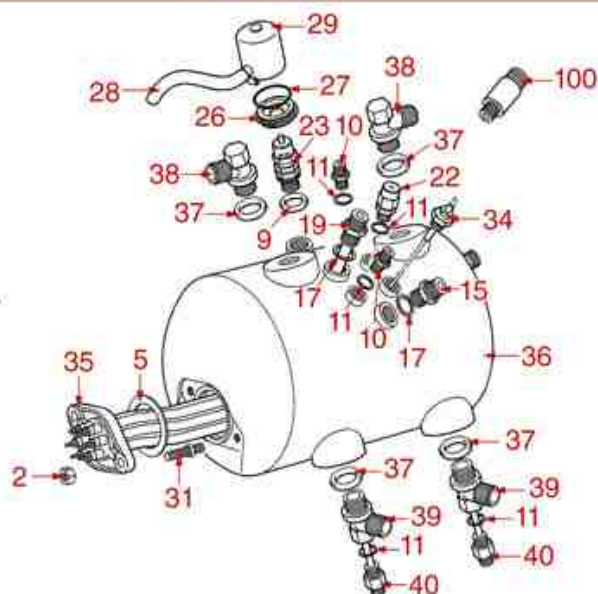

BOILER MODELS LEVER-PRT-COMPACT

AL

PRATIC
PRATIC NEW

COMPACT

AS3201

Positions without LF code no.: upon request

ASTORIA CMA

Position	LF code no.	Description
1	1755067	HEATING ELEMENT 2600W 230/240V
1	1755068	HEATING ELEMENT 3700W 230/240V
1	1755069	HEATING ELEMENT 5000W 230/240V
1	1755070	HEATING ELEMENT 4000W 230/240V
1	1755071	HEATING ELEMENT 5000W 230/240V
1	1755073	HEATING ELEMENT 7000W 230/240V
1	1755601	HEATING ELEMENT 2000W 110V
1	1755604	HEATING ELEMENT 2000W 230/240V
1	1755605	HEATING ELEMENT 2600W 110V
1	1755606	HEATING ELEMENT 3700W 110V
2	1528057	BRASS HEXAGONAL NUT M8 UNI 5587
3	1528055	S/STEEL STUD \varnothing 8x40 mm
4	1528056	S/STEEL SCREW T.C.E.I. M10x20 UNI 5931
5	1186194	TEFLON FLAT GASKET \varnothing 58x43x2 mm
5	1186606	FLAT CARBO GASKET \varnothing 57x42x3 mm
6	1439021	CAP \varnothing 1/4" F HEIGHT 12 mm NUT 17 mm
8	1349491	THREE-WAY FITTING \varnothing 1/4"-1/4"-1/4"
9	1186769	ROUND COPPER GASKET \varnothing 18.7x13x2.5 mm
10	1349102	FITTING \varnothing 1/4"M-1/4"M
11	1186619	COPPER FLAT GASKET \varnothing 18x14x1.5 mm
13	1186561	BOILER GASKET \varnothing 190x137x3 mm
13	1186562	BOILER GASKET \varnothing 191x139x3 mm
15	1349103	FITTING \varnothing 3/8"M-3/8"M
16	1349084	ELBOW BRASS FITTING \varnothing 3/8"M 3/8"M
17	1186620	COPPER FLAT GASKET \varnothing 22x17x1.5 mm
18	1449202	INJECTOR PIPE
19	1449092	SUCTION PIPE \varnothing 3/8"M
20	1439048	BOILER CAP \varnothing 1/4"M
21	3315106	3-WAY HOSE END RUBBER FITTING \varnothing 10
22	1523538	BOILER VALVE \varnothing 1/4"M
23	1523409	BOILER VALVE \varnothing 3/8"M
23	1523536	BOILER VALVE \varnothing 3/8" M AUTO-CERTIFIED
24	1439023	BOILER CAP \varnothing 3/8"M
25	1349086	T SHAPED BRASS FITTING \varnothing 3/8"-3/8"-1/4"
26	1523002	PROTECTION FLANGE FOR BOILER VALVE
27	1186184	VITON O-RING 03156
28	1449687	SILICONE HOSE \varnothing 8x10 SHORE 60 - 10 m
29	1523402	SAFETY VALVE PROTECTION
30	1755065	HEATING ELEMENT 1800/1960W 230/240V
30	1755072	HEATING ELEMENT 3700W 230/380V
30	1755245	HEATING ELEMENT 6000W 220V
30	1755608	HEATING ELEMENT 2700/2940W 230/240V
30	1755615	HEATING ELEMENT 2600W 230/380V
33	1048005	BENT EXTRACTABLE EXCHANGER \varnothing 42 mm
34	1341750	LEVEL PROBE \varnothing 1/4"M-125 mm
34	1341751	LEVEL PROBE \varnothing 1/4"M-150 mm
35	1755608	HEATING ELEMENT 2700/2940W 230/240V
37	1186445	ROUND COPPER GASKET \varnothing 26x21.4x2 mm
38	1349089	"L" BRASS FITTING \varnothing 1/2"
100	1523012	EXPANSION VALVE \varnothing 1/4"M-3/8"M