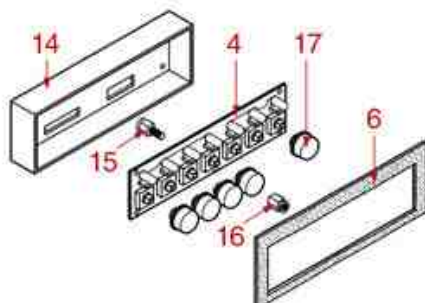

PUSH-BUTTONS

AS4601

Positions without LF code no.: upon request