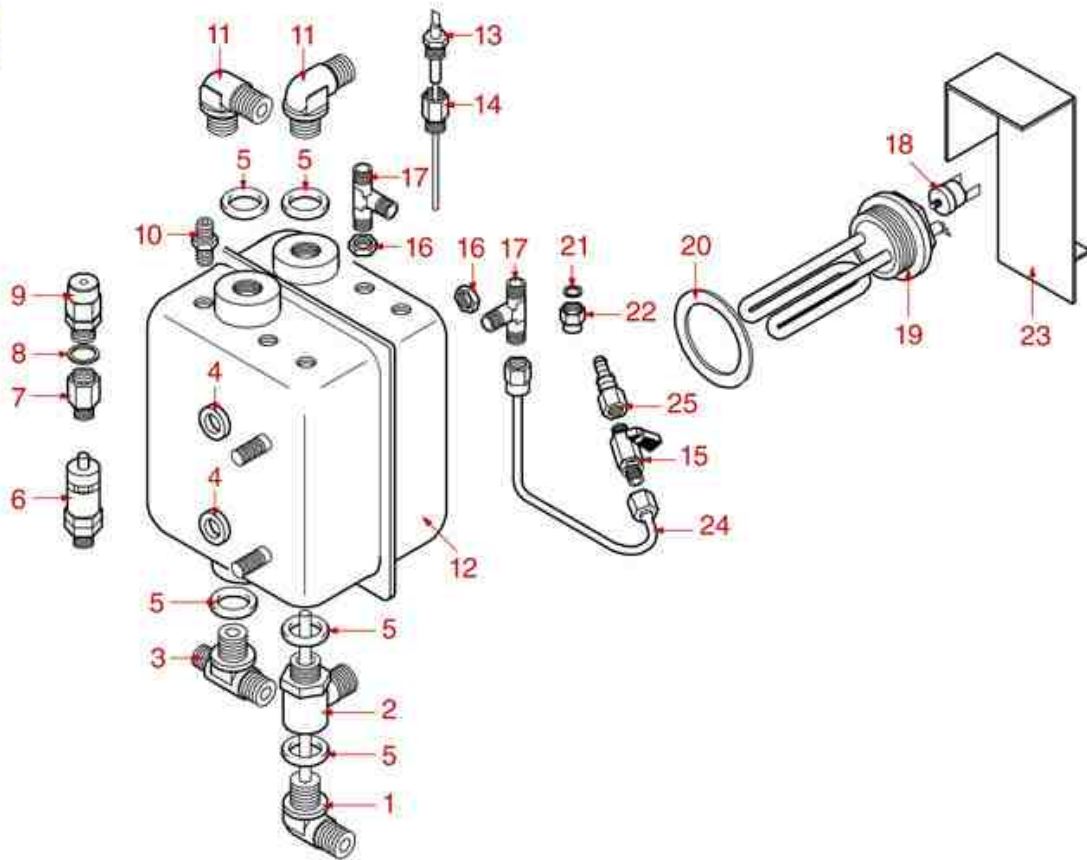

BOILER CK-CKE CKX-CKXE PRIMA

CK-CKE
CKX-CKXE

PRIMA