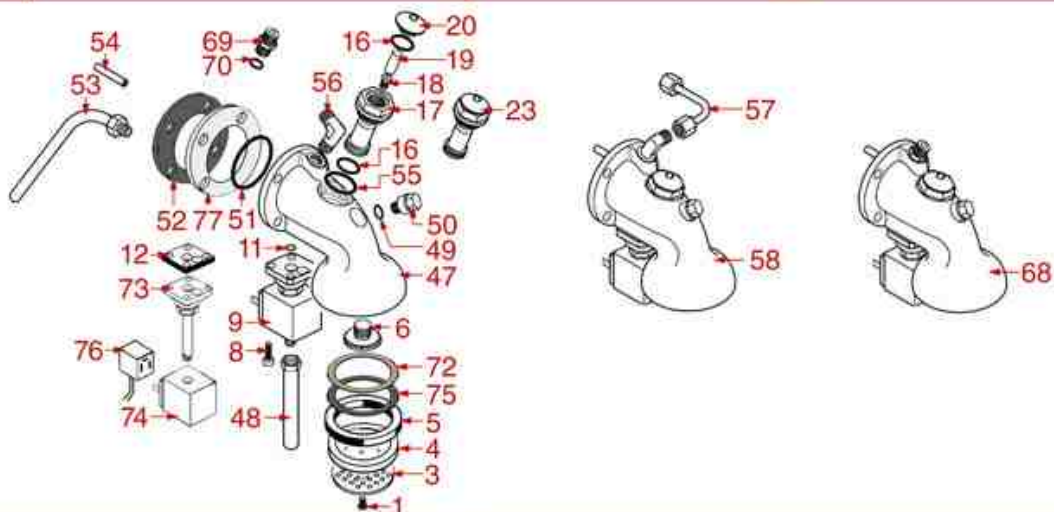

BREW GROUP CTS

DIVINA GLORIA PERLA 4D

DIVINA GLORIA

RAPALLO BRAVA

SIBILLA BRAVA

SIBILLA

AS0201

Positions without LF code no.: upon request