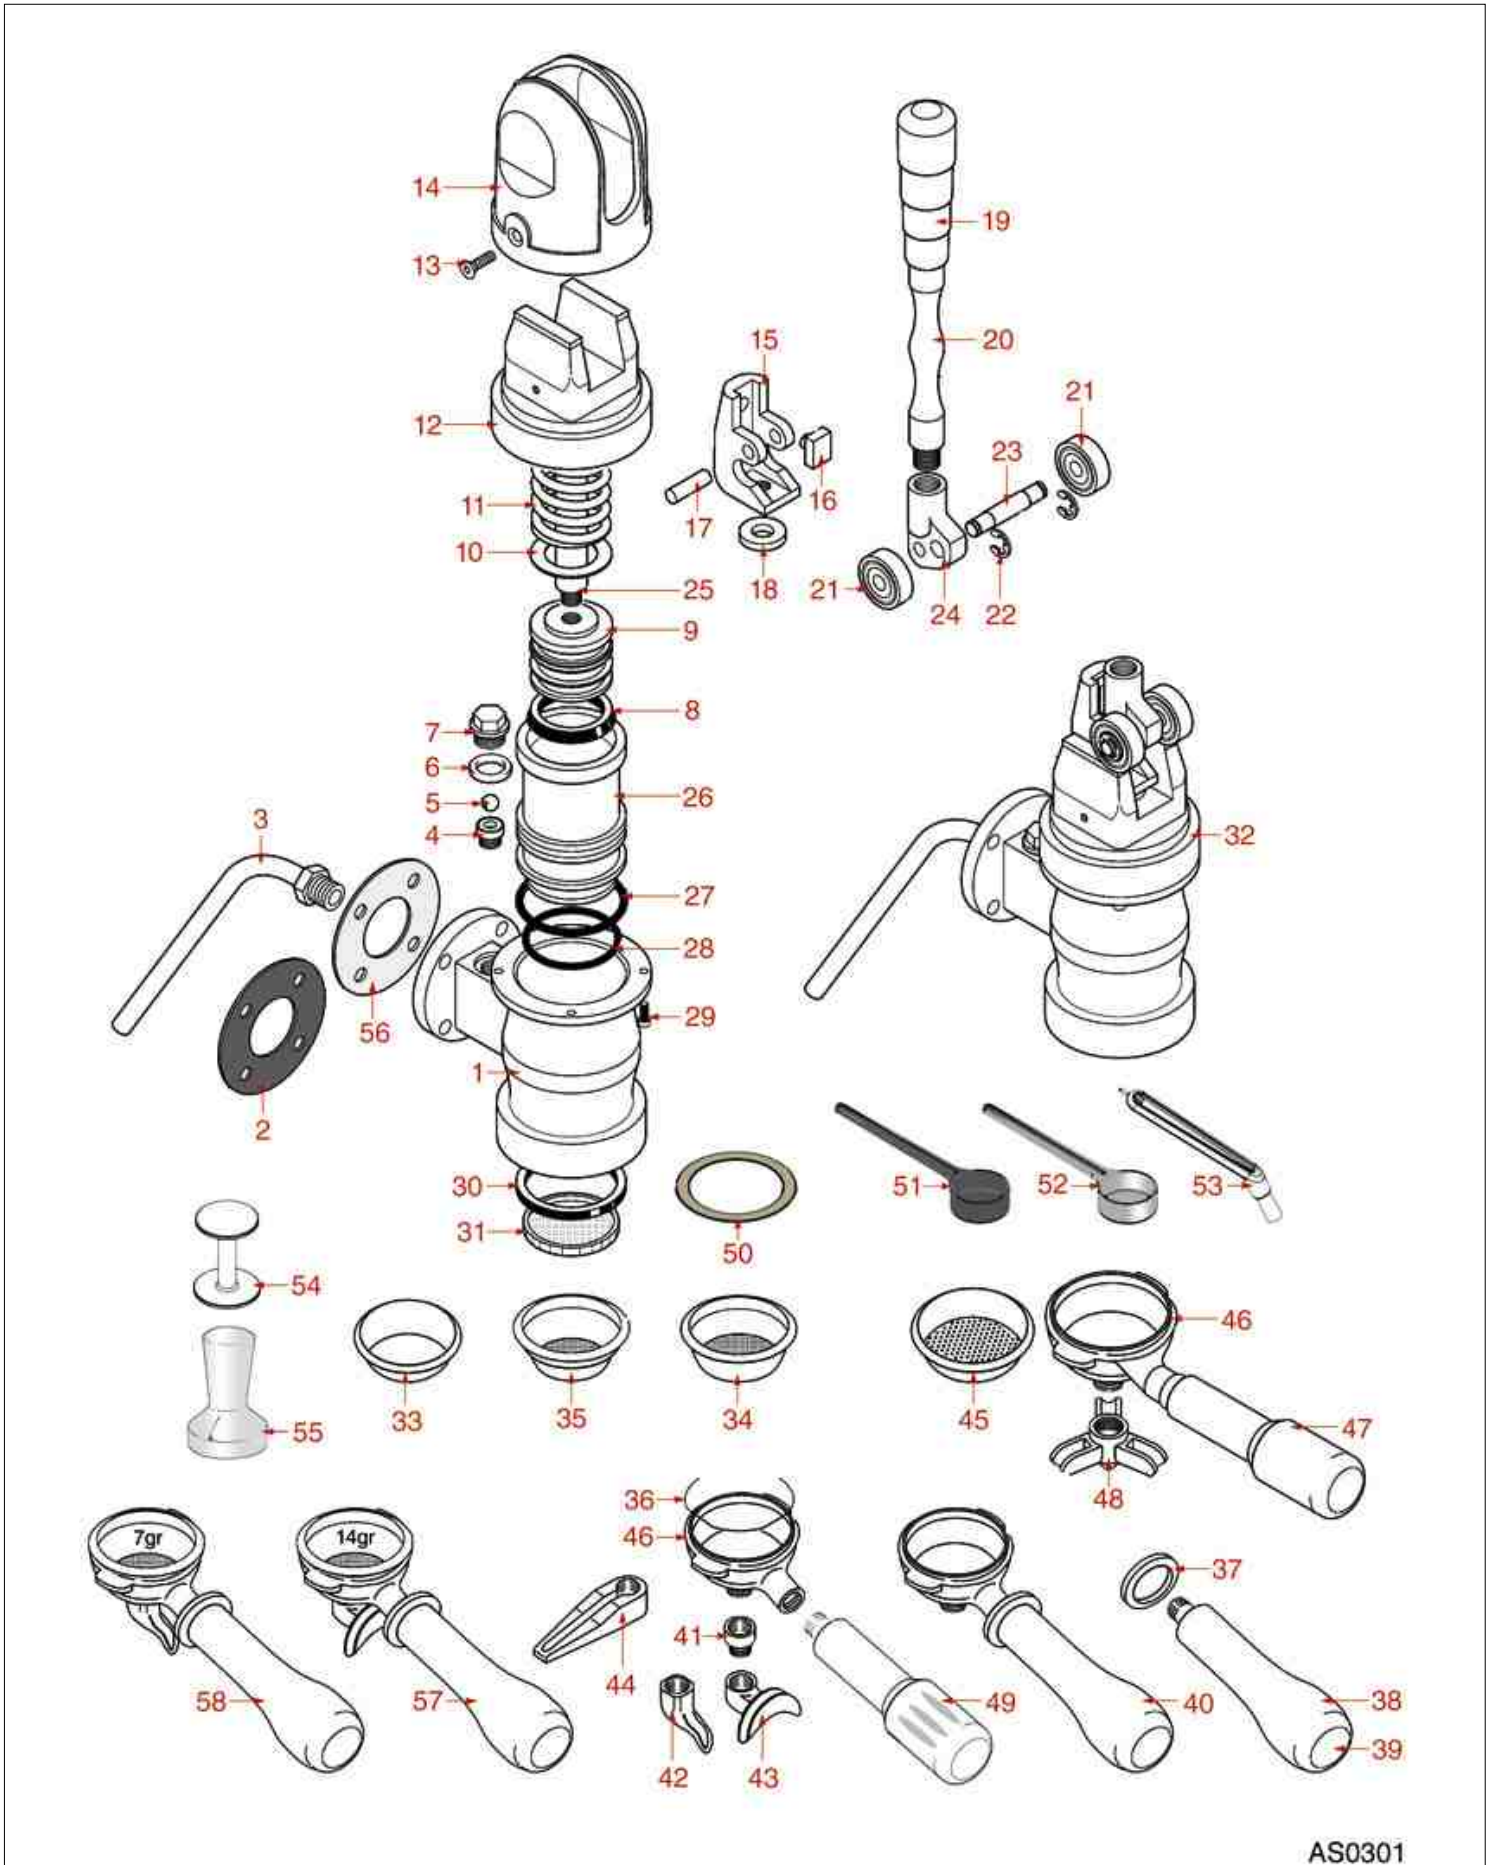

LEVER BREW GROUP

AS0301

Positions without LF code no.: upon request

ASTORIA CMA

Position	LF code no.	Description
	1385050	STAINLESS STEEL COFFEE TAMPER ø 57 mm
2	1186451	COFFEE GROUP GASKET ø 88x40x2 mm
3	1449200	INJECTOR BREW GROUP PIPE
4	1523404	NON-RETURN VALVE
5	1323200	STAINLESS STEEL BALL ø 12 mm
6	1186200	ROUND COPPER GASKET ø 24x18x3 mm
7	1439200	CAP ø 18 mm FOR BREW GROUP
8	1186197	LIP SEAL ø 52x40x7 mm
9	1184014	PISTON FOR LEVER GROUP
11	1250501	LEVER GROUP SPRING
14	1192200	CAP FOR COFFEE GROUP
15	1192203	CHROMIUM-PLATED FORK FOR LEVER GROUP
16	1186196	RUBBER SHOCK ABSORBER
17	1324201	PIN FOR FORK
17	1324202	AL GROUP 12 BAR FORK PIN
18	1186195	RUBBER SHOCK ABSORBER
19	1241200	LEVER GROUP HANDLE
21	1063200	BEARING 6300 2RS
22	1348023	STAINLESS STEEL CIRCLIP RA-9 UNI 7437
23	1324200	PIN FOR BEARING
24	1192202	CHROMIUM-PLATED FORK FOR LEVER GROUP
27	1186199	O-RING 0162 EPDM
28	1186198	O-RING 0161 EPDM
30	1186650	FILTER HOLDER GASKET ø 67x56x5.5 mm
30	1186656	FILTER HOLDER GASKET ø 67x56x6 mm
31	1081003	SHOWER SCREEN ø 57.5 mm
33	1160339	BLIND FILTER
34	1160053	2 CUPS FILTER 14 gr
35	1160052	1 CUP FILTER 7 gr
36	1250002	S/STEEL FILTER LOCKING SPRING ø 1.20 mm
36	1250101	FILTER BLOCKING SPRING ø 1,00 mm INOX
37	1186774	BURN PREVENTING RING FOR HANDLE
38	1241206	BLACK FILTER HOLDER HANDLE M12
39	1241469	CHROME PLATED CAP FOR FILTER HOLDER KNOB
40	1165013	FILTER HOLDER ASSY CMA ASTORIA
41	1022003	CHROME-PLATED SPOUT EXTENSION ø 3/8"
42	1022501	SINGLE SPOUT ø 3/8"
43	1022506	DOUBLE SPOUT ø 3/8"
45	1160345	2 CUPS FILTER 18 gr
46	1165006	FILTER HOLDER COFFEE MACHINES
47	1241501	FILTER HOLDER HANDLE M12
49	1241067	FILTER KNOB M12
50	1190021	PAPER SEAL ø 66x58x0.8 mm
51	1069001	PLASTIC MEASURING SPOON
52	1069002	STAINLESS STEEL DOSING SPOON
53	1384001	BRUSH FOR COFFEE SHOWER
54	1385002	NYLON COFFEE TAMPER ø 50/57 mm
55	1385050	STAINLESS STEEL COFFEE TAMPER ø 57 mm
55	1385053	ALUMINUM TAMPER ø 58 mm
56	1187002	COFFEE GROUP GASKET ø 88x40x2 mm
56	1786058	COFFEE GROUP GASKET ø 88x40x2 mm