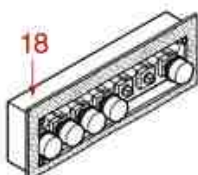

PUSH-BUTTONS

GLORIA

AS4601

Positions without LF code no.: upon request