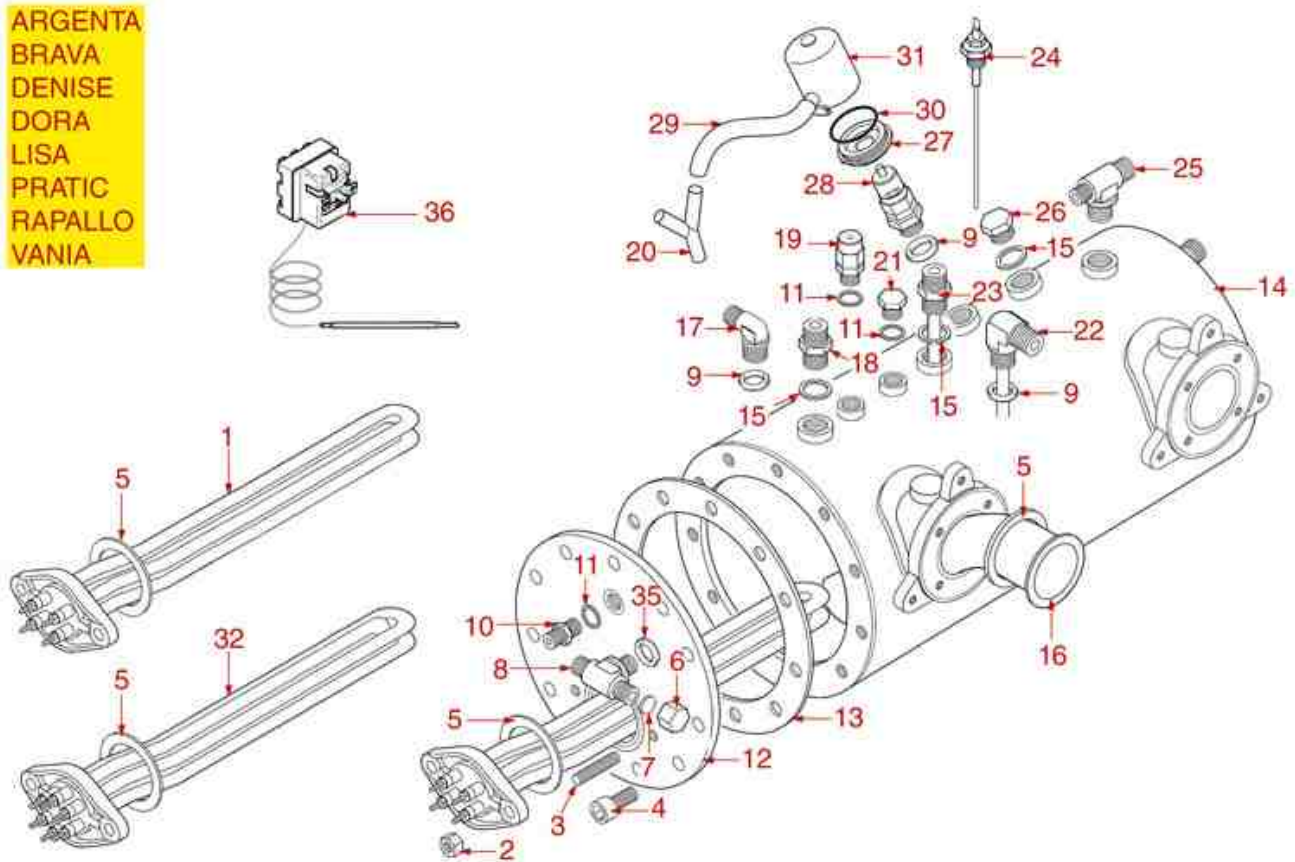

BOILER WITH EXTRACTABLE EXCHANGER

ARGENTA
BRAVA
DENISE
DORA
LISA
PRATIC
RAPALLO
VANIA

ARGENTA
BRAVA
DENISE
DORA
LISA
PRATIC
RAPALLO
VANIA