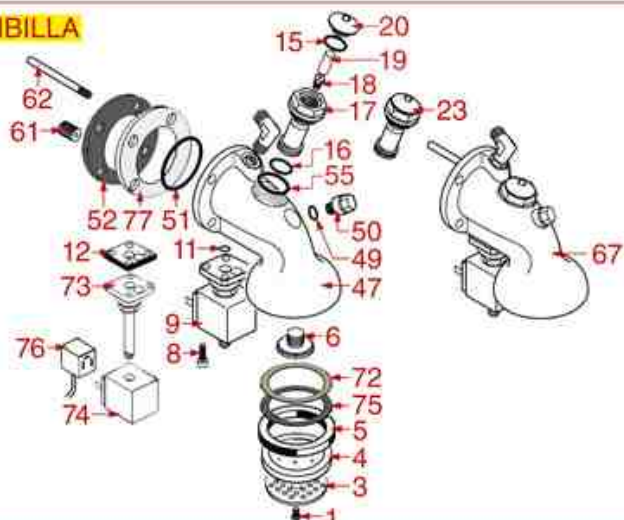

SIBILLA

AS0201

Positions without LF code no.: upon request