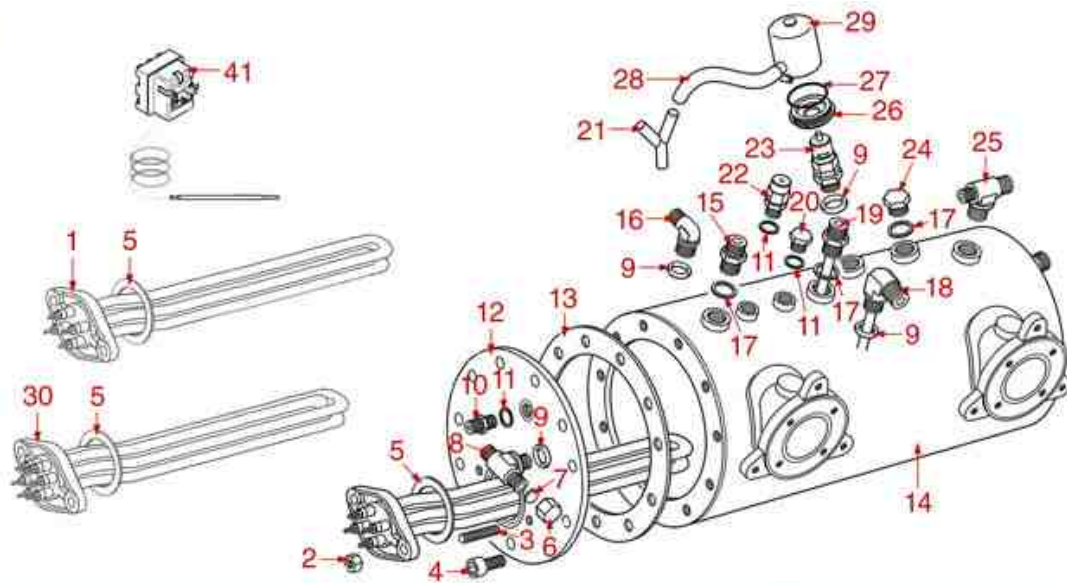

BOILER MODELS LEVER-PRT-COMPACT

AL