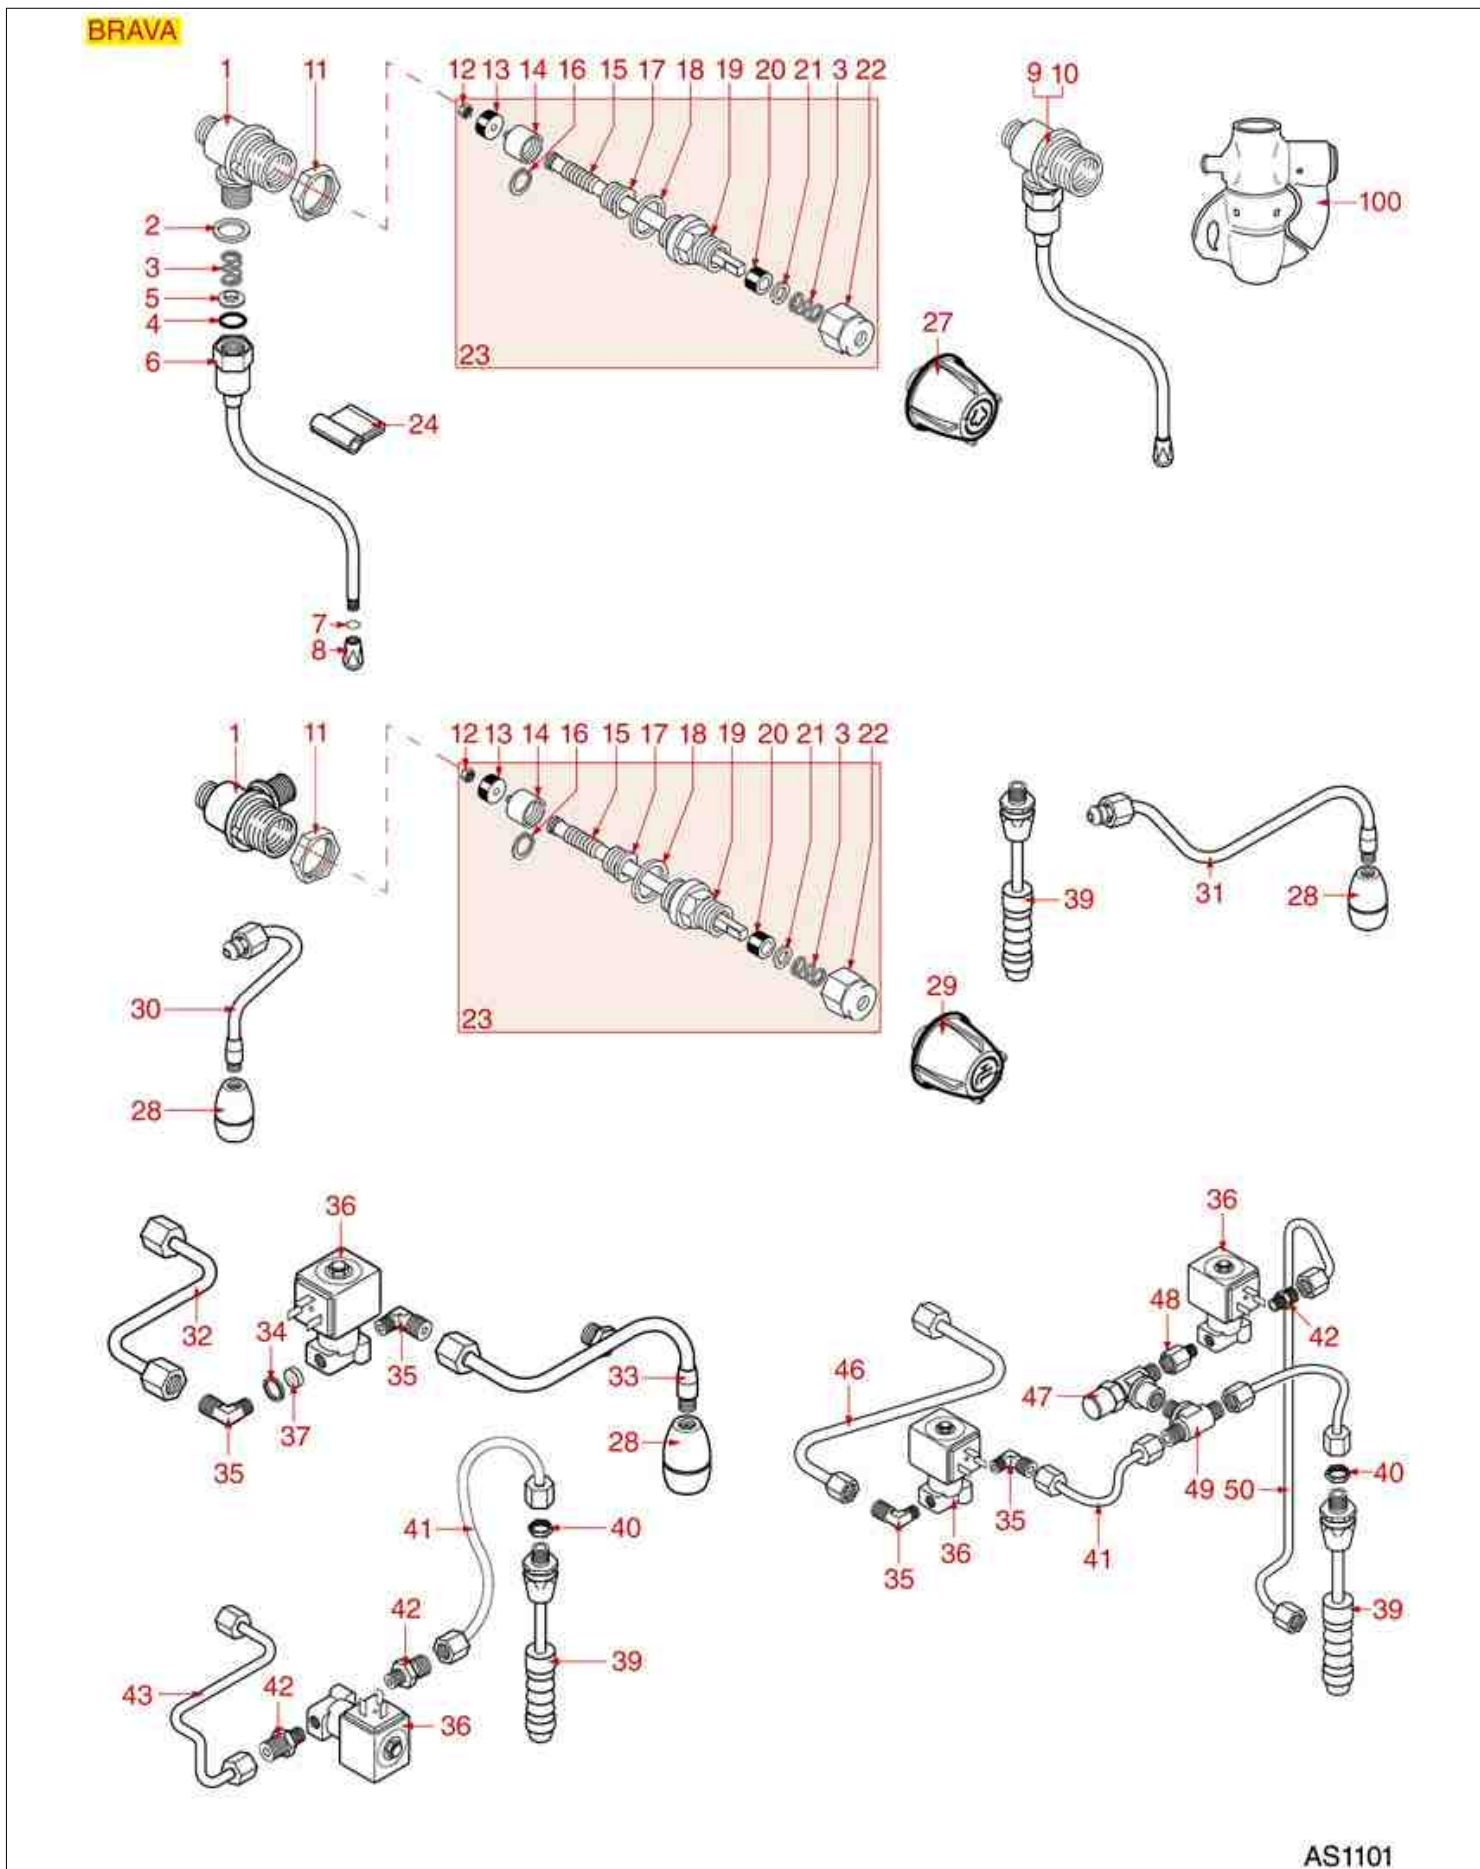

WATER/STEAM TAPS

AS1101

Positions without LF code no.: upon request

ASTORIA CMA

Position	LF code no.	Description
1	1348451	STEAM TAP BODY
2	1186182	TEFLON FLAT GASKET $\varnothing$ 21x17x2 mm
2	1186394	ASBESTOS FREE FLAT GASKET $\varnothing$ 22x17x2 mm
3	1250547	SPRING $\varnothing$ 11.5x16 mm
4	1186318	O-RING 03043 EPDM
5	1186334	WASHER
6	1449100	CHROME HEXAGONAL NUT
7	1186550	O-RING M 0060-10 RED SILICONE
8	1449096	STAINLESS STEEL WATER SPRINKLER M8
11	1348453	NUT M 26x1.5
12	1348025	BRASS NUT M3
13	1186316	EPDM FLAT GASKET $\varnothing$ 15x4x4 mm 60 SH
13	1186527	FLAT EPDM GASKET $\varnothing$ 15x4x4 mm 80 SH
14	1324056	TAP PISTON
16	1250223	STAINLESS STEEL CIRCLIP RA-6 UNI 7437
17	1186377	GASKET HOLDER
18	1186333	COPPER FLAT GASKET $\varnothing$ 26x20x2 mm
18	1186340	ASBESTOS FREE FLAT GASKET $\varnothing$ 26x20x2 mm
19	1349458	TAP FITTING
20	1186393	FLAT EPDM GASKET $\varnothing$ 12.5x8x9 mm
21	1186376	WASHER $\varnothing$ 12x8x1 mm
22	1348458	TAP NUT
23	1348077	WATER/STEAM TAP PIN ASSEMBLY
24	1449172	BURN PREVENTING HANDGRIP FOR PIPE $\varnothing$ 8 m
27	1241202	KNOB FOR STEAM TAP
28	1449097	STAINLESS STEEL WATER SPRINKLER M10
29	1241203	KNOB FOR WATER TAP
34	1186771	COPPER FLAT GASKET $\varnothing$ 8,5x5x1 mm
35	1349079	L- FITTING $\varnothing$ 1/4"M 1/8"M
36	1120700	2-WAY SOLENOID VALVE PARKER 230V 50/60Hz
37	1160566	STAINLESS STEEL WATER FILTER $\varnothing$ 8 mm
42	1349111	FITTING $\varnothing$ 1/8"M 1/4"M
47	1349083	MIXER FITTING
48	1349136	FITTING $\varnothing$ 1/8"M-1/4"F
49	1349491	THREE-WAY FITTING $\varnothing$ 1/4"-1/4"-1/4"
100	1079030	KIT CAPPUCCINATORE ASTORIA/CMA