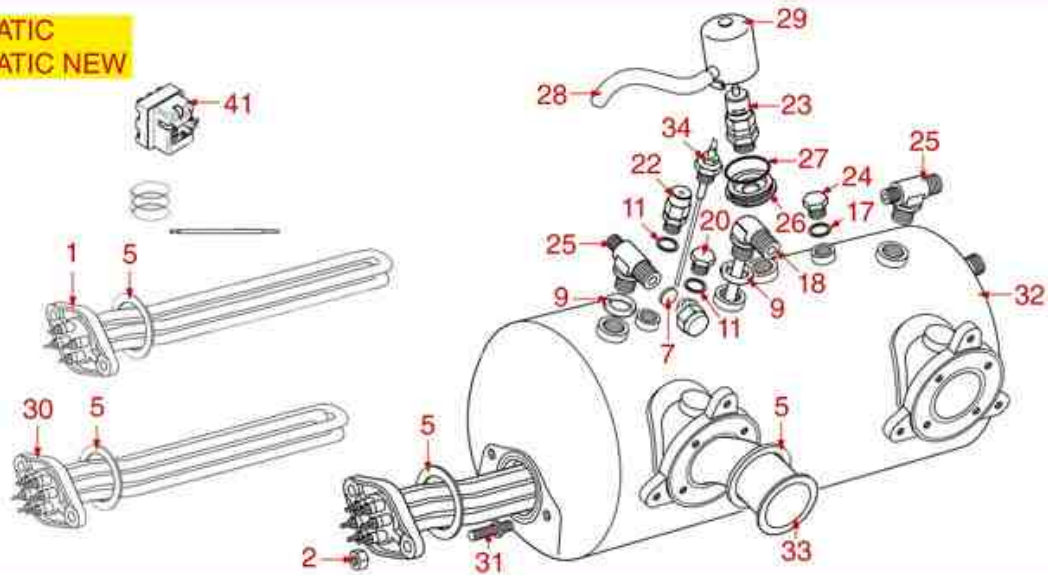

PRATIC
PRATIC NEW

COMPACT