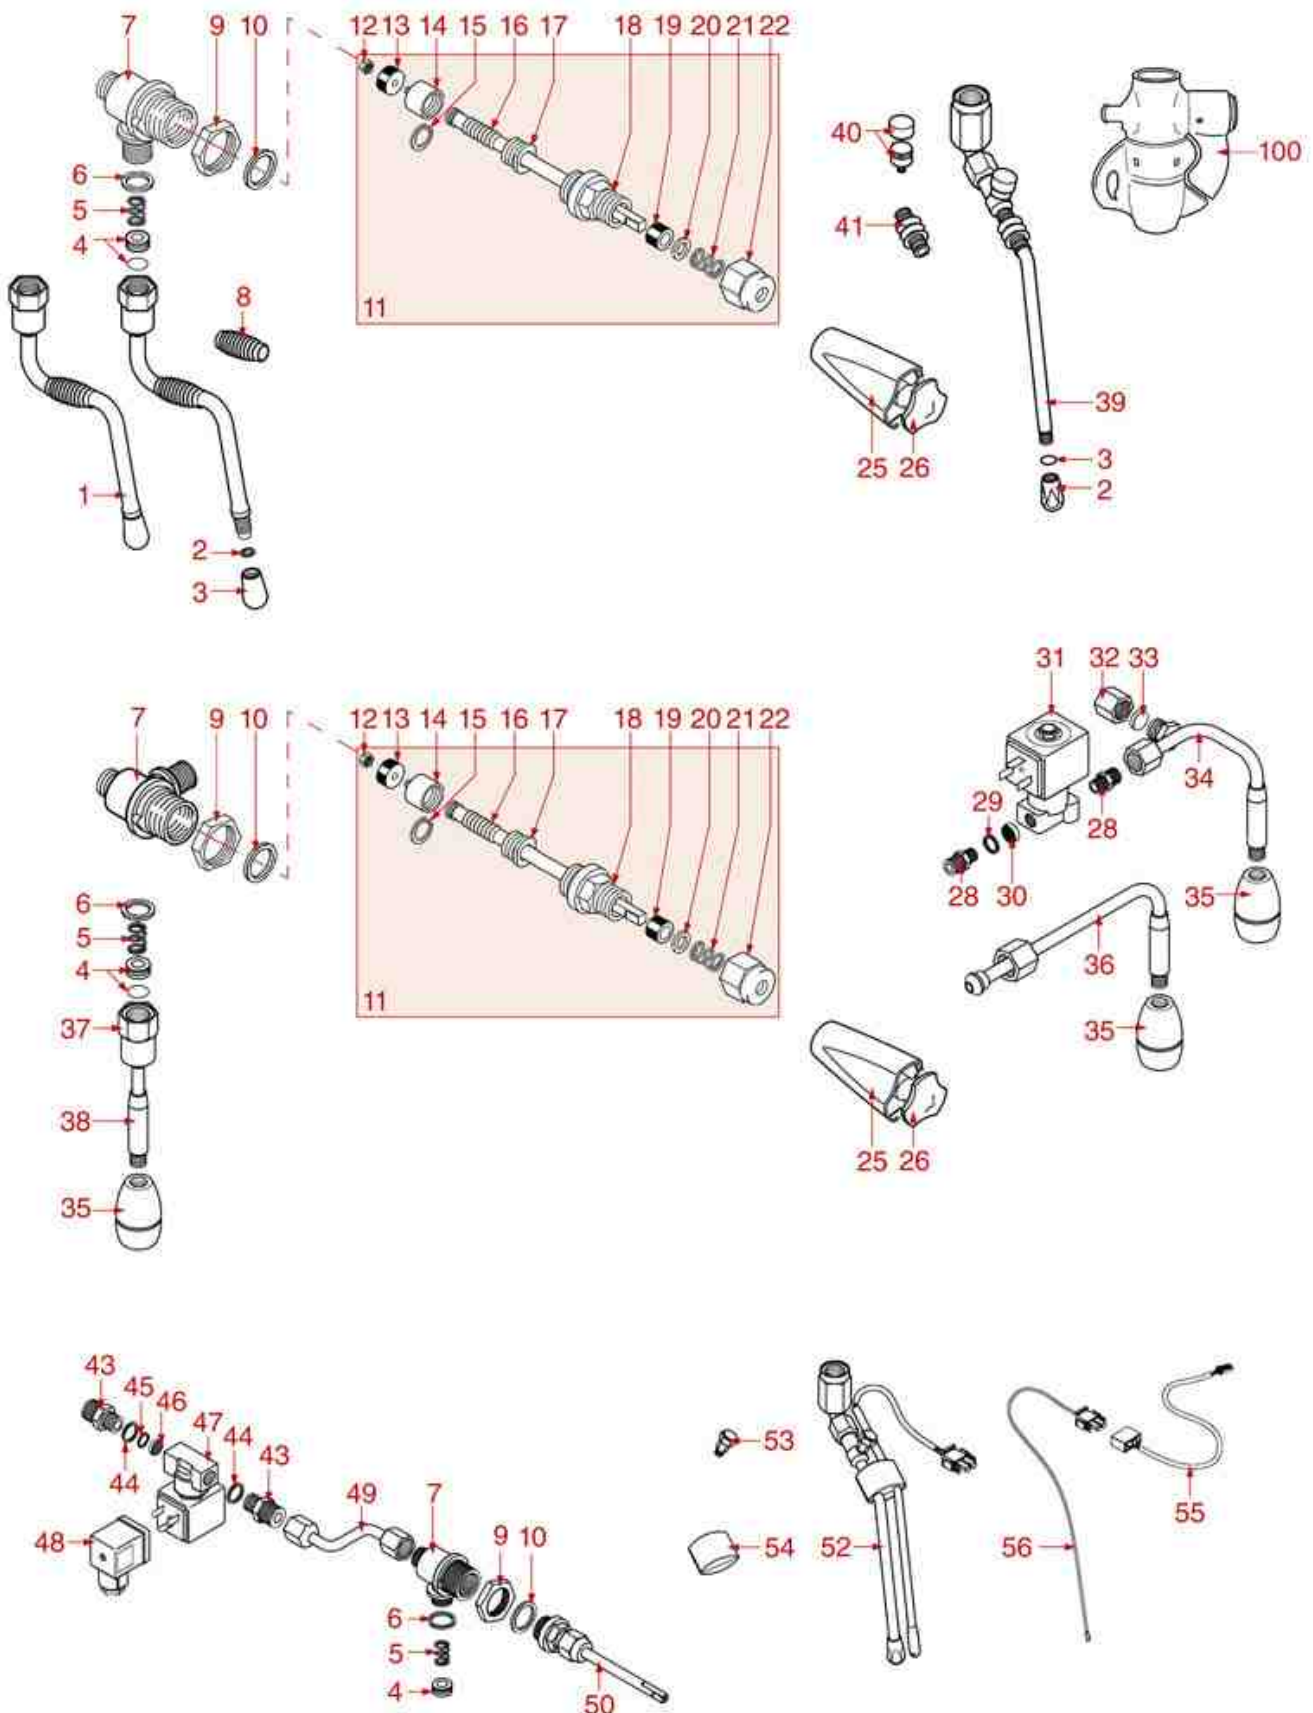

WATER/STEAM TAPS

GLORIA

AS1301

Positions without LF code no.: upon request

ASTORIA CMA

Position	LF code no.	Description
1	1449103	STAINLESS STEEL STEAM PIPE COMPL. ø 10mm
3	1186550	O-RING M 0060-10 RED SILICONE
4	1186378	CONICAL TEFLON SEAL ø 14x7x6 mm
5	1250547	SPRING ø 11.5x16 mm
6	1186182	TEFLON FLAT GASKET ø 21x17x2 mm
6	1186394	ASBESTOS FREE FLAT GASKET ø 22x17x2 mm
7	1348451	STEAM TAP BODY
8	1186180	BURN PREVENTING RUBBERPIECE ø 10 mm
9	1348453	NUT M 26x1.5
10	1186333	COPPER FLAT GASKET ø 26x20x2 mm
10	1186340	ASBESTOS FREE FLAT GASKET ø 26x20x2 mm
11	1348076	WATER/STEAM TAP PIN ASSEMBLY
12	1348025	BRASS NUT M3
13	1186316	EPDM FLAT GASKET ø 15x4x4 mm 60 SH
13	1186527	FLAT EPDM GASKET ø 15x4x4 mm 80 SH
14	1324056	TAP PISTON
15	1250223	STAINLESS STEEL CIRCLIP RA-6 UNI 7437
17	1186377	GASKET HOLDER
18	1349458	TAP FITTING
19	1186393	FLAT EPDM GASKET ø 12.5x8x9 mm
20	1186376	WASHER ø 12x8x1 mm
21	1250547	SPRING ø 11.5x16 mm
22	1348458	TAP NUT
25	1241094	WATER/STEAM TAP KNOB
26	1241095	CAP FOR KNOB
28	1349111	FITTING ø 1/8" M 1/4" M
29	1186771	COPPER FLAT GASKET ø 8,5x5x1 mm
30	1160566	STAINLESS STEEL WATER FILTER ø 8 mm
31	1120700	2-WAY SOLENOID VALVE PARKER 230V 50/60Hz
32	1439021	CAP ø 1/4" F HEIGHT 12 mm NUT 17 mm
35	1449097	STAINLESS STEEL WATER SPRINKLER M10
37	1449100	CHROME HEXAGONAL NUT
43	1349112	FITTING ø 1/4" M-3/8" M
44	1186619	COPPER FLAT GASKET ø 18x14x1.5 mm
45	1186717	O-RING 02031 VITON
100	1079030	KIT CAPPUCINATORE ASTORIA/CMA