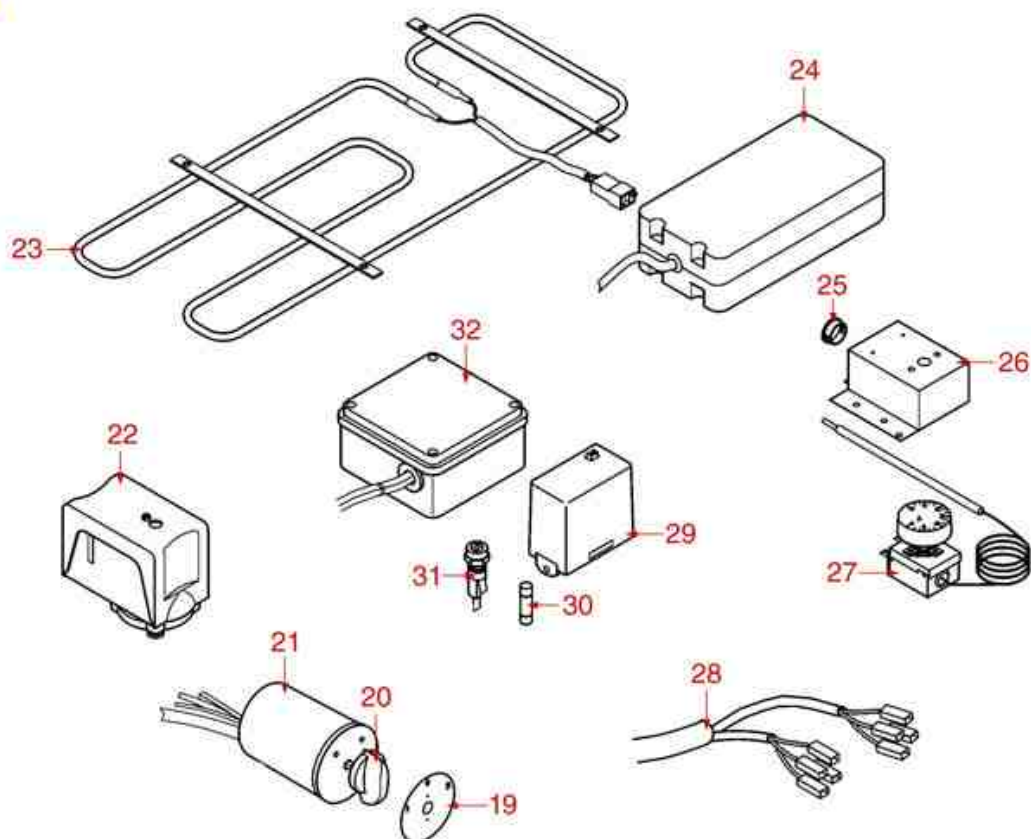

AS5101

Positions without LF code no.: upon request