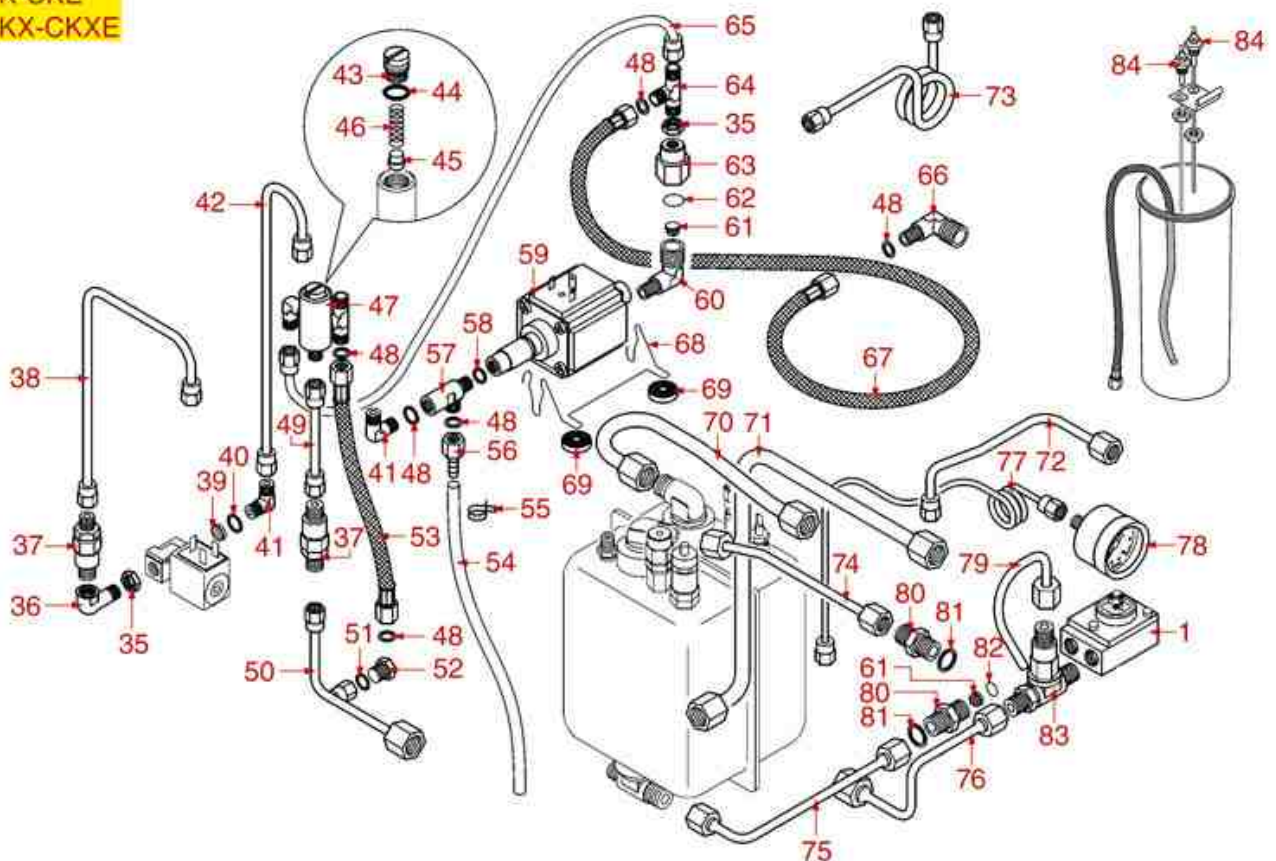

HYDRAULIC SYSTEM

TUTTI I MODELLI
FOR ALL THE MODEL

CK-CKE
CKX-CKXE

AS5501

Positions without LF code no.: upon request

ASTORIA CMA

Position	LF code no.	Description
1	1455351	VOLUMETRIC FLOWMETER GICAR
2	1186717	O-RING 02031 VITON
3	1160400	WATER FILTER ø 11 mm
4	1186619	COPPER FLAT GASKET ø 18x14x1.5 mm
6	1349102	FITTING ø 1/4"M-1/4"M
9	1523403	EXPANSION AND NON-RETURN VALVE
11	1186422	O-RING 0108 EPDM
14	1439021	CAP ø 1/4"F HEIGHT 12 mm NUT 17 mm
21	1349079	L- FITTING ø 1/4"M 1/8"M
23	1120700	2-WAY SOLENOID VALVE PARKER 230V 50/60Hz
24	1160566	STAINLESS STEEL WATER FILTER ø 8 mm
25	1186771	COPPER FLAT GASKET ø 8,5x5x1 mm
27	1527504	DRAIN TUB ø 80 mm
32	1349042	BRASS NUT ø 3/8"
33	1186446	WASHER ø 28x17x2 mm
35	1348035	NUT 1/8"
37	1523700	NON-RETURN VALVE ø 1/8"M - 1/8"M
39	1160566	STAINLESS STEEL WATER FILTER ø 8 mm
40	1186771	COPPER FLAT GASKET ø 8,5x5x1 mm
47	1523410	EXPANSION VALVE ø 1/8"M-1/8"M-1/8"
58	1186717	O-RING 02031 VITON
59	1331001	VIBRATORY PUMP FLUID-O-TECH 50W 240V
61	1160400	WATER FILTER ø 11 mm
62	1186422	O-RING 0108 EPDM
68	1391001	SUPPORT 23036 L MODEL
78	1245100	BOILER PRESSURE GAUGE ø 41 mm 0÷2.5 bar
80	3349319	NICHEL-PLATED FITTING ø 1/4"M-1/4"M
81	1186619	COPPER FLAT GASKET ø 18x14x1.5 mm
82	1186717	O-RING 02031 VITON
84	1341315	LEVEL PROBE ø 1/4"M-255 mm
100	1449672	DRAIN PIPE ELISPIR ø 16x23 mm - 5 m
101	1523012	EXPANSION VALVE ø 1/4"M-3/8"M
102	1523440	EXPANSION VALVE ø 1/8"M-1/8"M