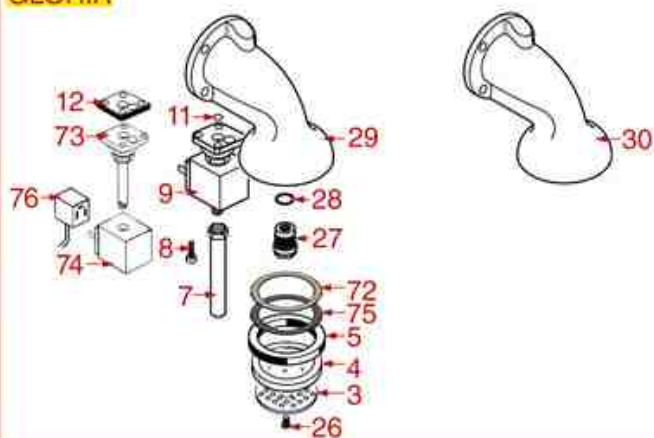

DIVINA GLORIA