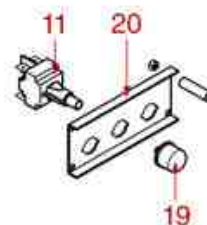

PUSH-BUTTONS

GLORIA

AS4601

Positions without LF code no.: upon request