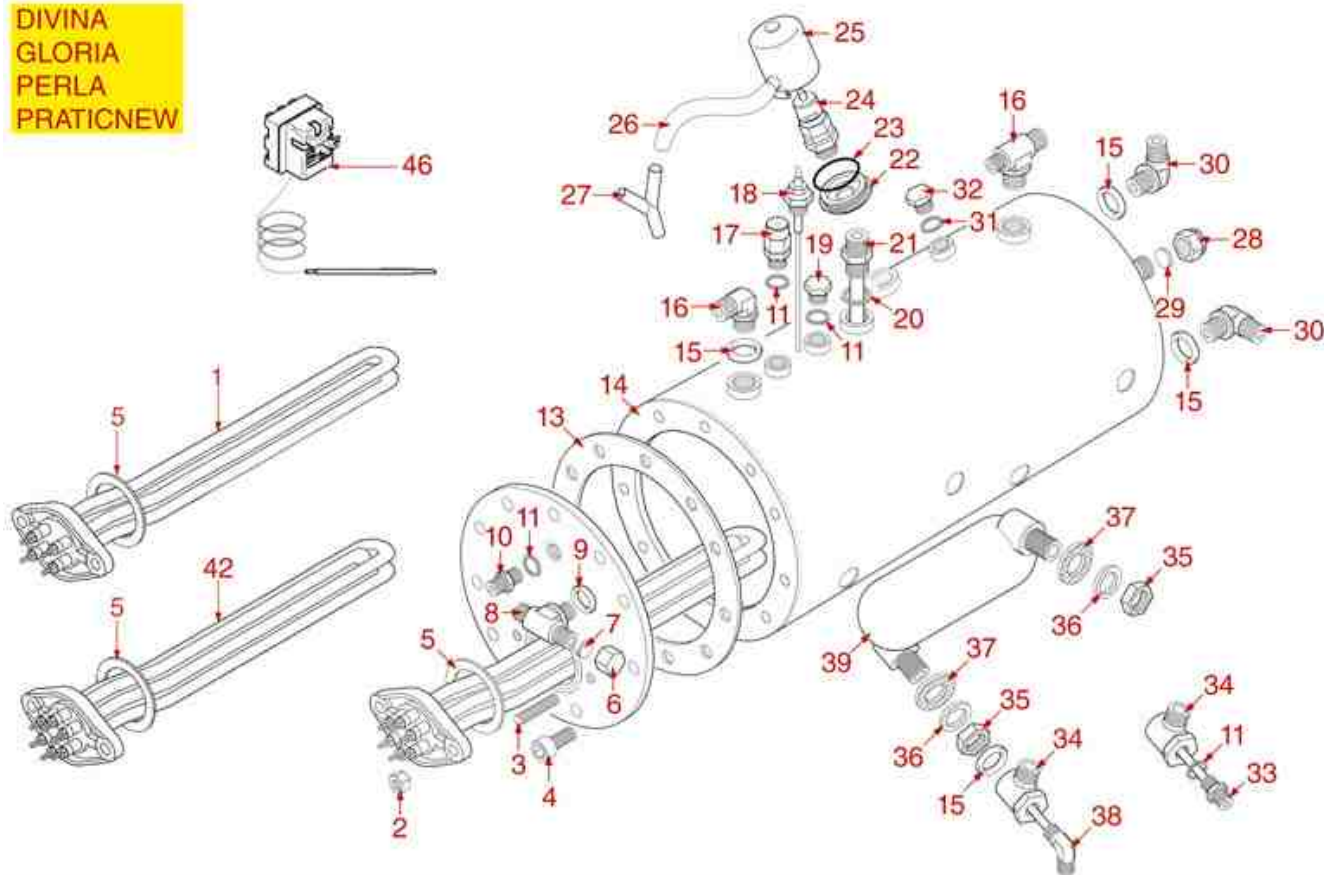

BOILER WITH EXCHANGER CTS

DIVINA
GLORIA
PERLA
PRATICNEW

DIVINA
GLORIA
PERLA
PRATICNEW