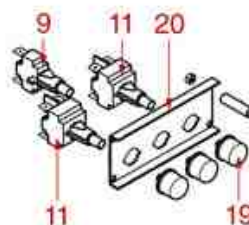

PUSH-BUTTONS

GLORIA

AS4601

Positions without LF code no.: upon request