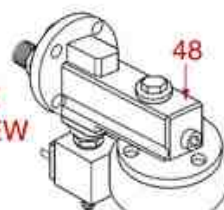

This document may not include universal spare parts

BREW GROUP STANDARD AND BUSHING

STANDARD

STANDARD ITALY

PASSANTE-BUSHING PASSANT-SCHLAUFE

AS0101

ASTORIA CMA

Position	LF code no.	Description
1	1528501	S/STEEL CROSS SCREW M5x12 mm UNI 7689
2	1081006	SHOWER SCREEN ø 51.5 mm
2	1081007	SHOWER ø 51.5 mm
3	1086501	SHOWER HOLDER DIFFUSER
4	1186622	FILTER HOLDER GASKET ø 71x56x8 mm
4	1186678	FILTER HOLDER GASKET ø 72x56x8.5 mm
4	1786062	FILTER HOLDER GASKET ø 72x56x8 mm
5	1002501	FILTER HOLDER COUPLING
6	1186190	O-RING 04187 VITON
6	1186461	O-RING 0158 mm SILICONE
7	1184012	S/STEEL SCREW T.C.C.E.I. M5x10 UNI 5931
8	1186771	COPPER FLAT GASKET ø 8,5x5x1 mm
10	1186414	O-RING 0119 EPDM
11	1439003	CAP ø 18 mm FOR BREW GROUP
12	1186619	COPPER FLAT GASKET ø 18x14x1.5 mm
13	1349112	FITTING ø 1/4"M-3/8"M
14	1324049	SUCTION PIPE M8
15	1449024	SUCTION PIPE
16	1186451	COFFEE GROUP GASKET ø 88x40x2 mm
17	1186415	FLAT PTFE GASKET
18	1186611	O-RING 02025 RED SILICONE
18	1186612	O-RING 02025 VITON
19	1120330	3-WAY SOLENOID VALVE LUCIFER 240V 50Hz
19	1120335	3-WAY SOLENOID VALVE PARKER 230V 50/60Hz
20	1450551	DRAIN PIPE ø 1/8"x92 mm
21	1455034	S/S SCREW T.C.C.E.I M4x10 UNI 5931
22	1160566	STAINLESS STEEL WATER FILTER ø 8 mm
24	1160501	WATER FILTER ø 14x10x12 mm
25	1190003	RUBBER THICKNESS ø 70x57x1 mm EPDM
28	1160339	BLIND FILTER
29	1160053	2 CUPS FILTER 14 gr
30	1160052	1 CUP FILTER 7 gr
31	1250002	S/STEEL FILTER LOCKING SPRING ø 1.20 mm
31	1250101	FILTER BLOCKING SPRING ø 1,00 mm INOX
32	1165013	FILTER HOLDER ASSY CMA ASTORIA
33	1186774	BURN PREVENTING RING FOR HANDLE
34	1241206	BLACK FILTER HOLDER HANDLE M12
35	1241469	CHROME PLATED CAP FOR FILTER HOLDER KNOB
36	1022003	CHROME-PLATED SPOUT EXTENSION ø 3/8"
37	1022501	SINGLE SPOUT ø 3/8"
39	1022506	DOUBLE SPOUT ø 3/8"
40	1160345	2 CUPS FILTER 18 gr
41	1165006	FILTER HOLDER COFFEE MACHINES
42	1241501	FILTER HOLDER HANDLE M12
44	1186619	COPPER FLAT GASKET ø 18x14x1.5 mm
45	1349018	FITTING ø 3/8"M-1/4"M
46	1500004	NOZZLE M5x1 HOLE ø 0.8 mm
48	1192208	EXCHANGER BREW GROUP COMPLETE
49	3120034	COIL CONNECTOR PG9
50	1241067	FILTER KNOB M12
51	1192209	EXCHANGER BREW GROUP
52	1439048	BOILER CAP ø 1/4"M
53	1500004	NOZZLE M5x1 HOLE ø 0.8 mm
54	1190051	PAPER SEAL ø 70x57x0.8 mm
55	1120334	3-WAY MECHANICAL COMPONENT LUCIFER
55	1120339	3-WAY MECHANICAL COMPONENT PARKER
56	1120332	COIL LUCIFER 483510S6 220/240V 9W 50Hz
56	1120336	COIL PARKER ZB09 9W 110/120V 50/60Hz
56	3120032	COIL PARKER ZB09 9W 220/240V 50/60Hz
57	1187002	COFFEE GROUP GASKET ø 88x40x2 mm
57	1786058	COFFEE GROUP GASKET ø 88x40x2 mm
58	1160529	2-CUP FILTER 14 GRAMS
59	1160050	1 CUP FILTER 6 gr