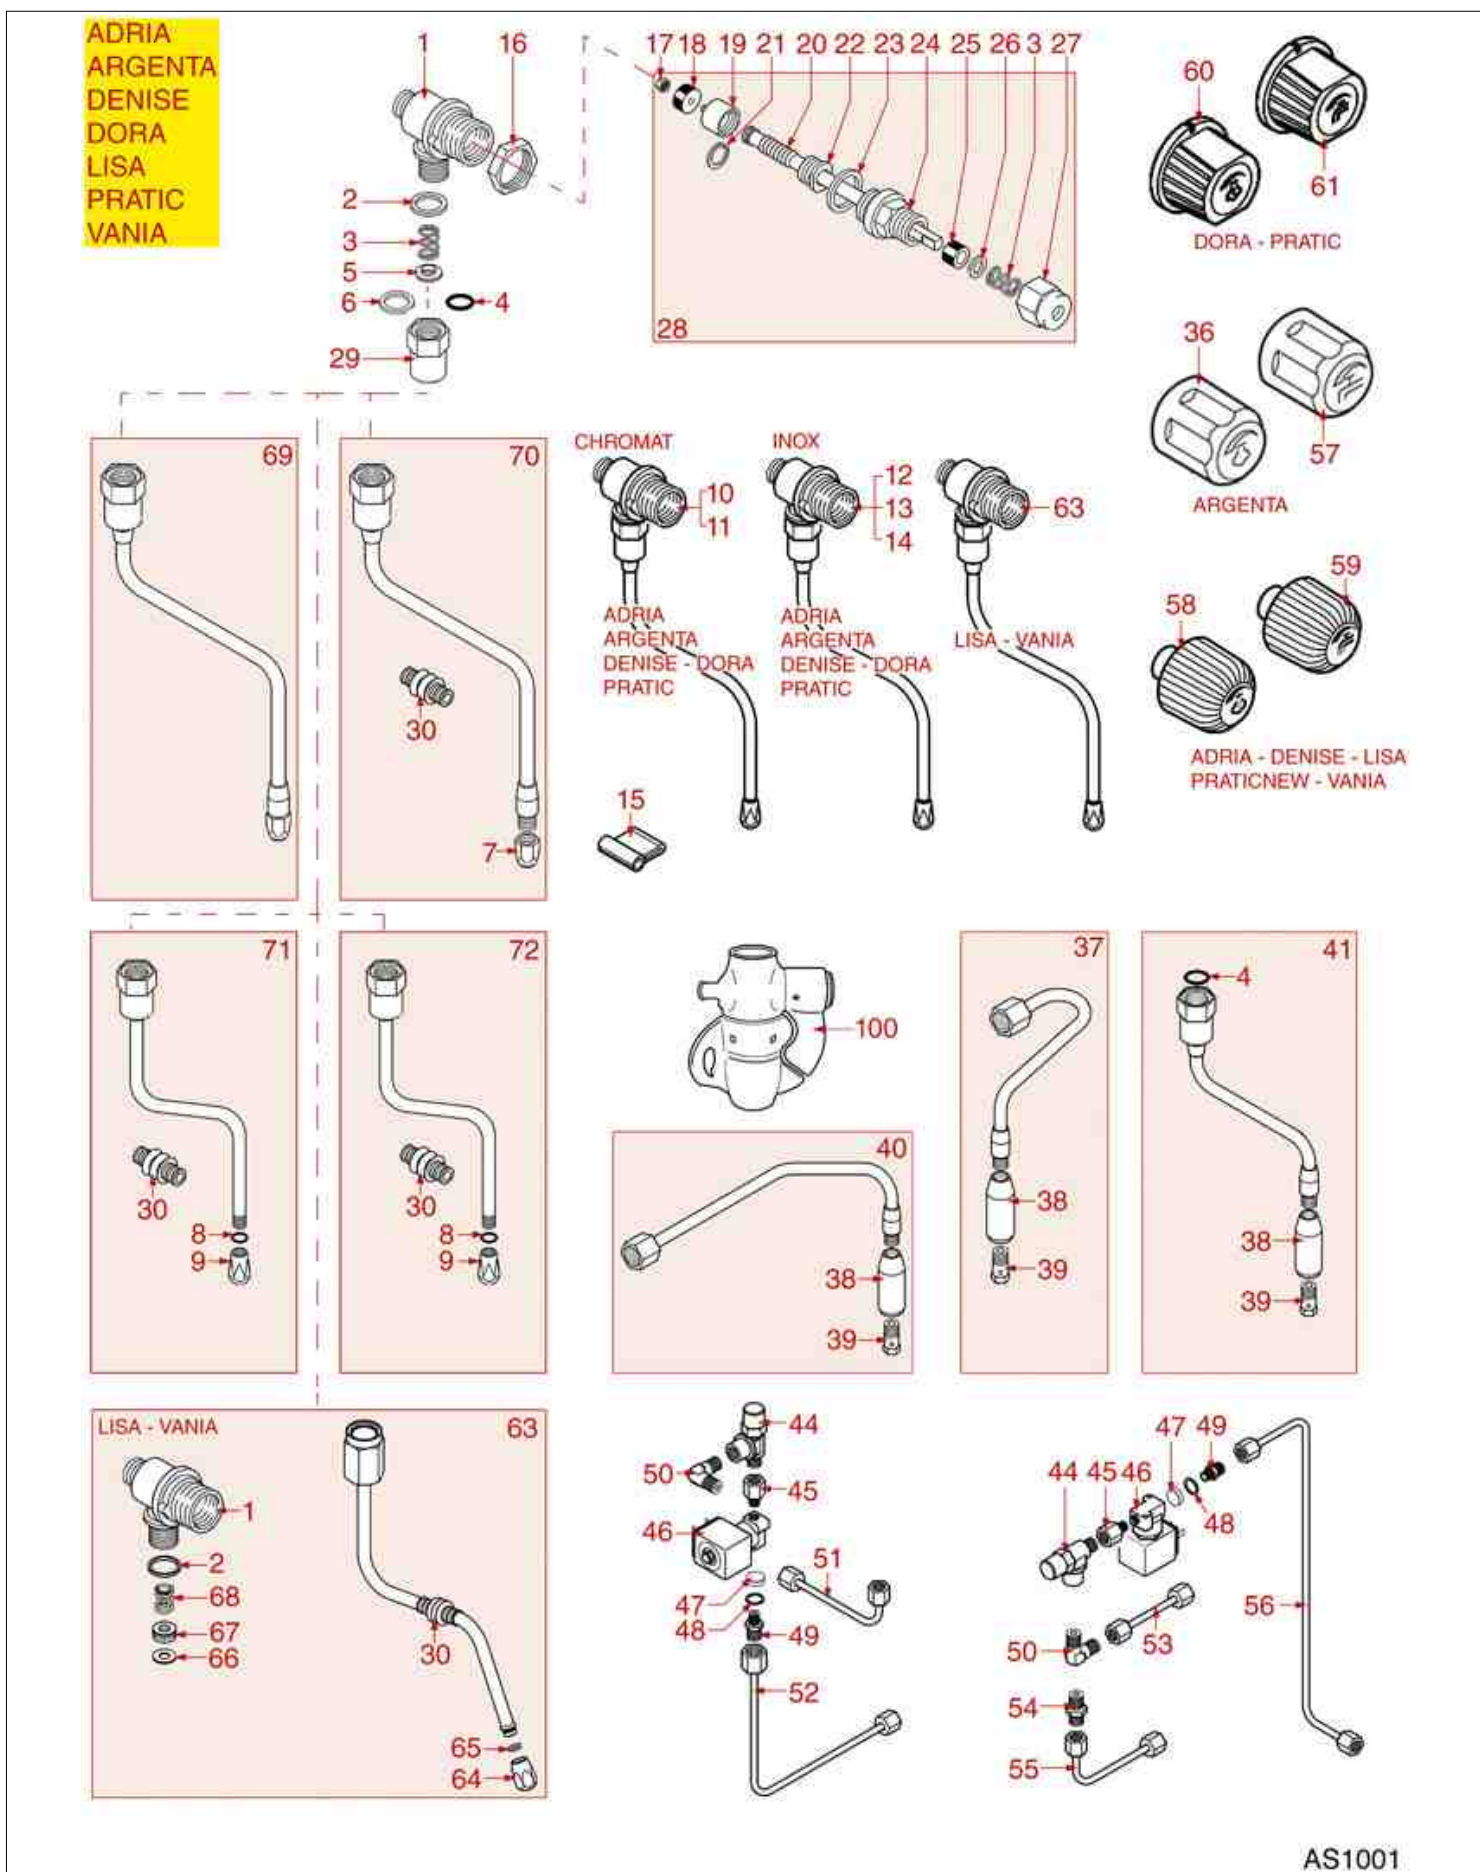

WATER/STEAM TAPS

Positions without LF code no.: upon request

ASTORIA CMA

Position	LF code no.	Description
1	1348451	STEAM TAP BODY
2	1186182	TEFLON FLAT GASKET $\varnothing$ 21x17x2 mm
2	1186394	ASBESTOS FREE FLAT GASKET $\varnothing$ 22x17x2 mm
3	1250547	SPRING $\varnothing$ 11.5x16 mm
4	1186318	O-RING 03043 EPDM
5	1186334	WASHER
6	1186771	COPPER FLAT GASKET $\varnothing$ 8,5x5x1 mm
7	1449093	CHROME WATER SPRINKLER M10
8	1186550	O-RING M 0060-10 RED SILICONE
9	1449096	STAINLESS STEEL WATER SPRINKLER M8
10	1449098	CHROME PL.STEAM PIPE COMPLETE $\varnothing$ 8 mm
11	1449106	CHROME PL.STEAM PIPE COMPLETE $\varnothing$ 8 mm
12	1449101	STAINLESS STEEL STEAM PIPE COMPL. $\varnothing$ 8 mm
13	1449102	STAINLESS STEEL STEAM PIPE COMPL. $\varnothing$ 8 mm
14	1449105	STAINLESS STEEL STEAM PIPE COMPL. $\varnothing$ 8 mm
15	1449172	BURN PREVENTING HANDGRIP FOR PIPE $\varnothing$ 8 mm
16	1348453	NUT M 26x1.5
17	1348025	BRASS NUT M3
18	1186316	EPDM FLAT GASKET $\varnothing$ 15x4x4 mm 60 SH
18	1186527	FLAT EPDM GASKET $\varnothing$ 15x4x4 mm 80 SH
19	1324056	TAP PISTON
20	1324077	TAP SPINDLE
21	1250223	STAINLESS STEEL CIRCLIP RA-6 UNI 7437
22	1186377	GASKET HOLDER
23	1186333	COPPER FLAT GASKET $\varnothing$ 26x20x2 mm
23	1186340	ASBESTOS FREE FLAT GASKET $\varnothing$ 26x20x2 mm
24	1349458	TAP FITTING
25	1186393	FLAT EPDM GASKET $\varnothing$ 12.5x8x9 mm
26	1186376	WASHER $\varnothing$ 12x8x1 mm
27	1348458	TAP NUT
28	1348452	WATER/STEAM TAP PIN ASSEMBLY
29	1449100	CHROME HEXAGONAL NUT
36	1241452	STEAM TAP KNOB
38	1449116	WATER PIPE NOZZLE M9 $\varnothing$ 18 mm
39	1449099	WATER PIPE NOZZLE M10
41	1449095	CHROME COMPLETE WATER PIPE $\varnothing$ 8 mm
44	1349083	MIXER FITTING
45	1349136	FITTING $\varnothing$ 1/8"M-1/4"F
46	1120700	2-WAY SOLENOID VALVE PARKER 230V 50/60Hz
47	1160566	STAINLESS STEEL WATER FILTER $\varnothing$ 8 mm
49	1349111	FITTING $\varnothing$ 1/8"M 1/4"M
50	1349081	L-FITTING $\varnothing$ 1/4"M 1/4"M
54	1349102	FITTING $\varnothing$ 1/4"M-1/4"M
57	1241468	WATER TAP HANDLE
58	1241466	STEAM TAP KNOB
59	1241467	WATER TAP KNOB
60	1241451	STEAM TAP KNOB
61	1241453	WATER TAP KNOB
67	1186378	CONICAL TEFLON SEAL $\varnothing$ 14x7x6 mm
68	1250547	SPRING $\varnothing$ 11.5x16 mm
69	1449820	CHROME PLATED STEAM PIPE COMPLETE
69	1449821	CHROME PLATED STEAM PIPE COMPLETE
70	1449205	CHROME PLATED STEAM PIPE COMPLETE
71	1449204	COMPLETE STAINLESS STEEL STEAM PIPE
72	1449203	COMPLETE STAINLESS STEEL STEAM PIPE
100	1079030	KIT CAPPUCCINATORE ASTORIA/CMA