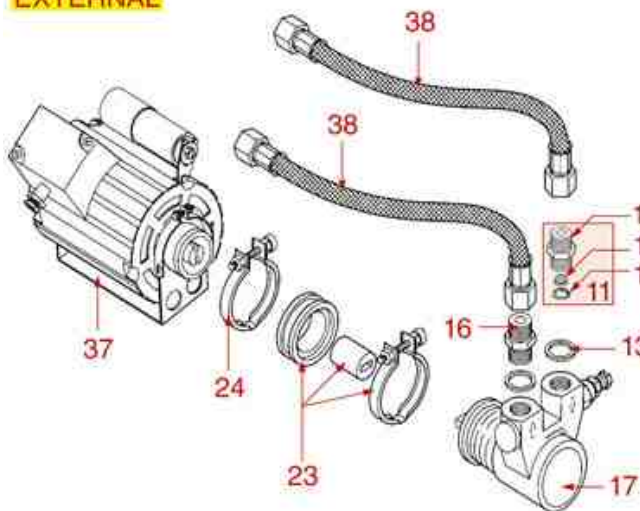

MOTORS AND PUMPS

STANDARD

EXTERNAL

COMPATTA

CK-CKE CKX-CKXE

AS5601