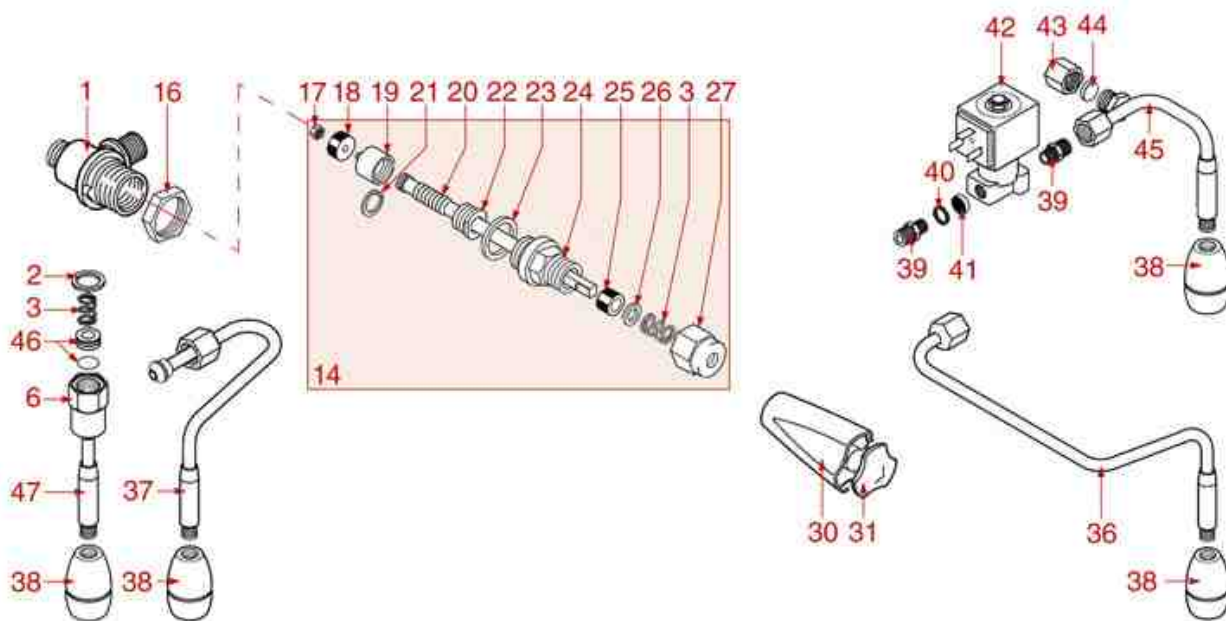

WATER/STEAM TAPS

PERLA

AS1401

Positions without LF code no.: upon request

ASTORIA CMA

Position	LF code no.	Description
1	1348451	STEAM TAP BODY
2	1186182	TEFLON FLAT GASKET $\varnothing$ 21x17x2 mm
2	1186394	ASBESTOS FREE FLAT GASKET $\varnothing$ 22x17x2 mm
3	1250547	SPRING $\varnothing$ 11.5x16 mm
4	1186318	O-RING 03043 EPDM
5	1186334	WASHER
6	1449100	CHROME HEXAGONAL NUT
7	1449093	CHROME WATER SPRINKLER M10
8	1186550	O-RING M 0060-10 RED SILICONE
9	1449096	STAINLESS STEEL WATER SPRINKLER M8
10	1449098	CHROME PL.STEAM PIPE COMPLETE $\varnothing$ 8 mm
12	1449101	STAINLESS STEEL STEAM PIPE COMPL. $\varnothing$ 8 mm
13	1449105	STAINLESS STEEL STEAM PIPE COMPL. $\varnothing$ 8 mm
14	1348076	WATER/STEAM TAP PIN ASSEMBLY
16	1348453	NUT M 26x1.5
17	1348025	BRASS NUT M3
18	1186316	EPDM FLAT GASKET $\varnothing$ 15x4x4 mm 60 SH
18	1186527	FLAT EPDM GASKET $\varnothing$ 15x4x4 mm 80 SH
19	1324056	TAP PISTON
21	1250223	STAINLESS STEEL CIRCLIP RA-6 UNI 7437
22	1186377	GASKET HOLDER
23	1186333	COPPER FLAT GASKET $\varnothing$ 26x20x2 mm
23	1186340	ASBESTOS FREE FLAT GASKET $\varnothing$ 26x20x2 mm
24	1349458	TAP FITTING
25	1186393	FLAT EPDM GASKET $\varnothing$ 12.5x8x9 mm
26	1186376	WASHER $\varnothing$ 12x8x1 mm
27	1348458	TAP NUT
30	1241094	WATER/STEAM TAP KNOB
31	1241095	CAP FOR KNOB
33	1186378	CONICAL TEFLON SEAL $\varnothing$ 14x7x6 mm
38	1449097	STAINLESS STEEL WATER SPRINKLER M10
39	1349111	FITTING $\varnothing$ 1/8" M 1/4" M
40	1186771	COPPER FLAT GASKET $\varnothing$ 8,5x5x1 mm
41	1160566	STAINLESS STEEL WATER FILTER $\varnothing$ 8 mm
42	1120700	2-WAY SOLENOID VALVE PARKER 230V 50/60Hz
43	1439021	CAP $\varnothing$ 1/4" F HEIGHT 12 mm NUT 17 mm
46	1186378	CONICAL TEFLON SEAL $\varnothing$ 14x7x6 mm
49	1349112	FITTING $\varnothing$ 1/4" M-3/8" M
50	1186619	COPPER FLAT GASKET $\varnothing$ 18x14x1.5 mm
51	1186717	O-RING 02031 VITON
100	1079030	KIT CAPPUCINATORE ASTORIA/CMA