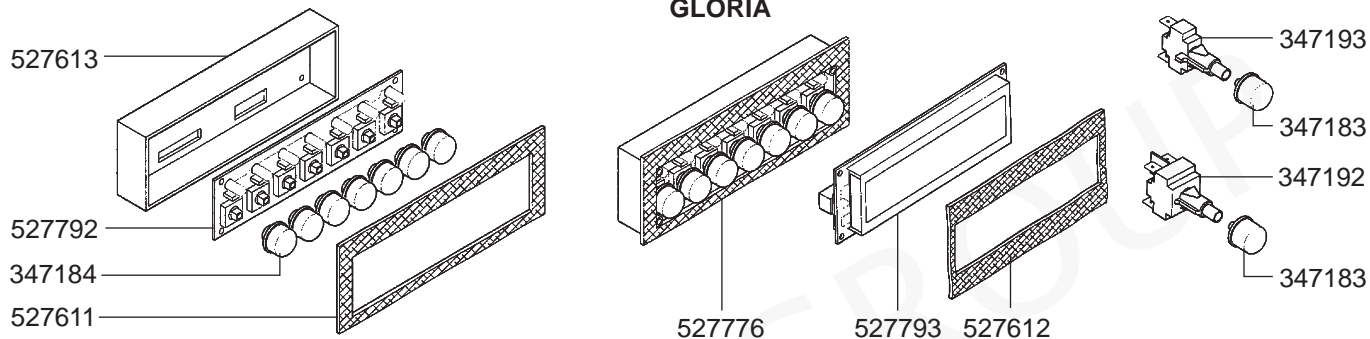

ELECTRICAL COMPONENTS SIBILLA/GLORIA

SIBILLA

GLORIA

ELECTRICAL COMPONENTS VARIOUS