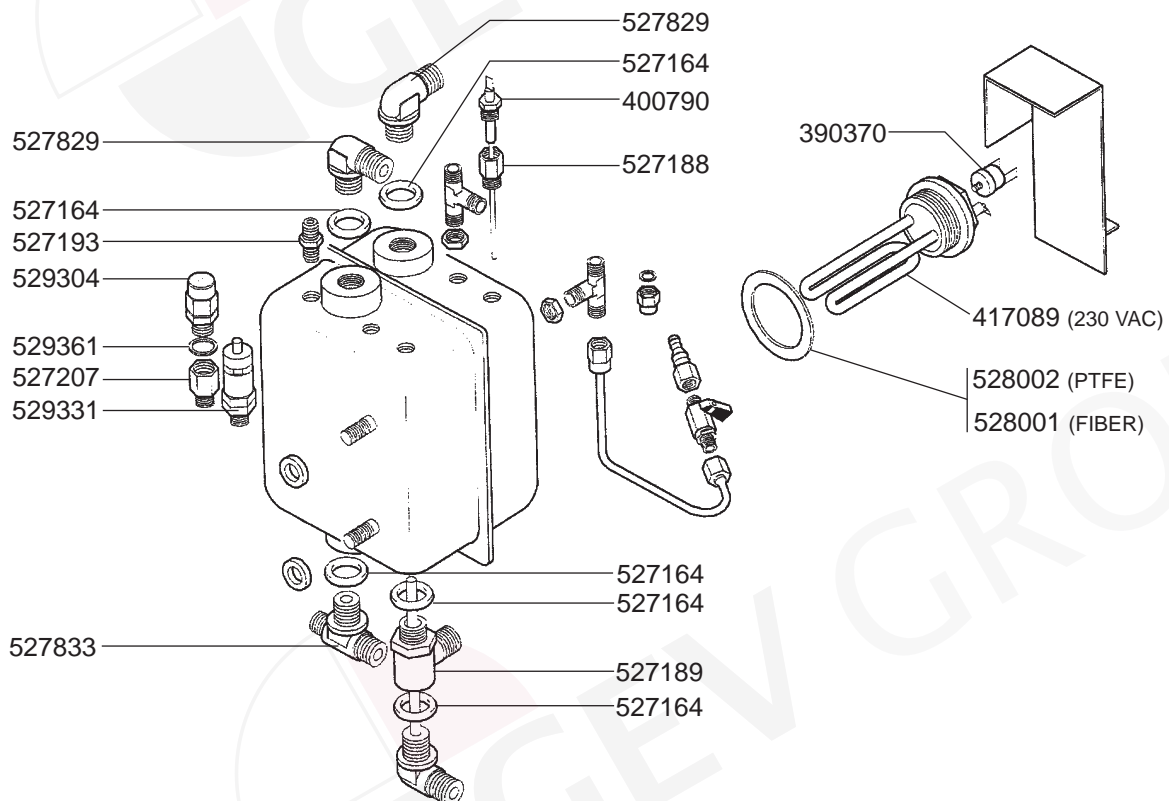

BOILER COMPACT VARIOUS