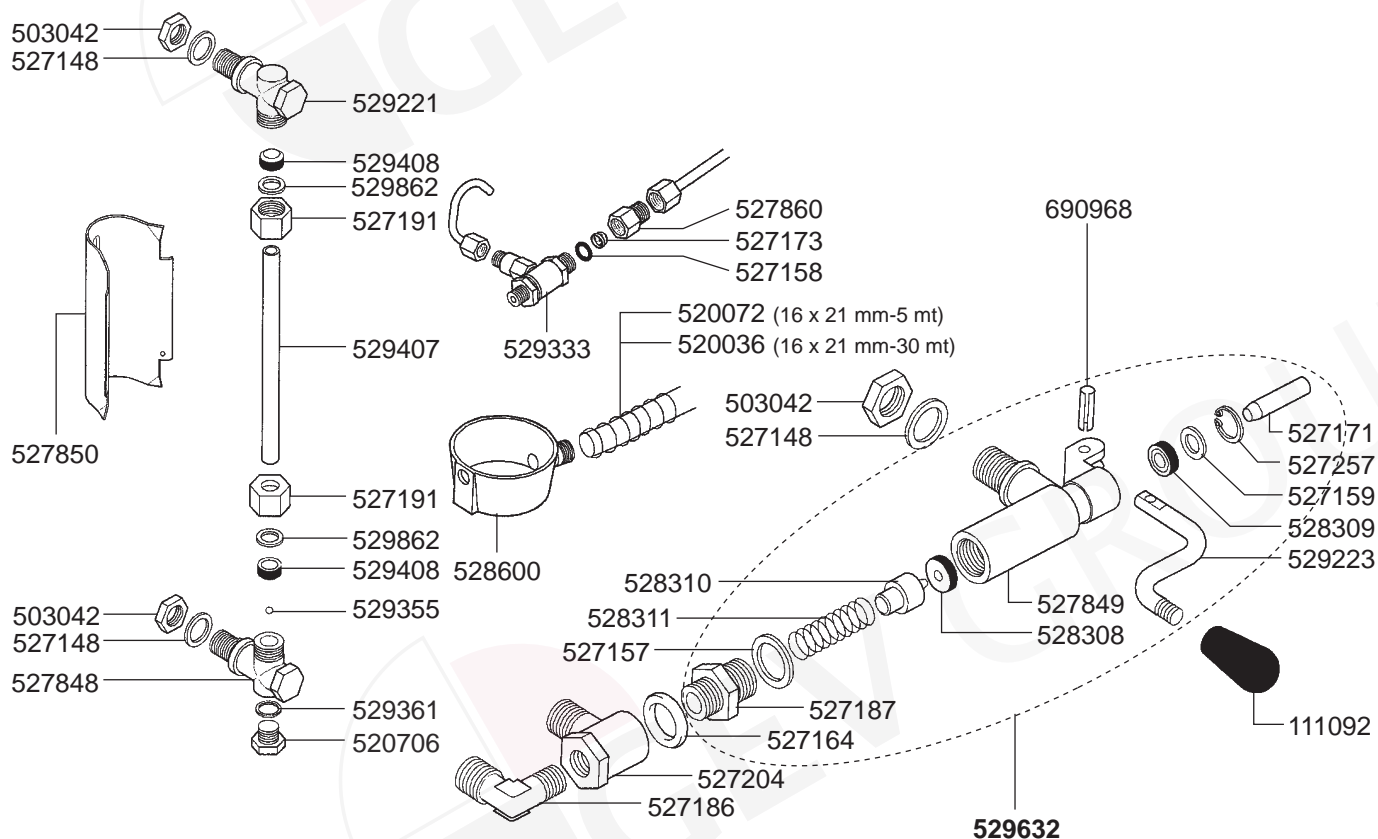

STEAM/WATER TAPS

STEAM/WATER TAPS

LEVEL INDICATOR INDICATOR/VALVES/DRIP TRAY

1 BOILER CARTUCCIA VARIOUS

ESPRESSO MACHINES

CTS BOILERS VARIOUS

BOILER ECO VARIOUS

BOILER ESTRAIBILE/AL-SMMA VARIOUS

529335 (NON-RETURN 1/8")
529301 (NON-RETURN 3/8")
529337 (EXPANSION 3/8"-1/4")
529336 (COMPACT 3/8"-1/2")
529334 (EXPANSION-JUNIOR)
390436 (100°, 16 A, 250 VAC)
390435 (180°, 16 A, 250 VAC)
390370 (145°, M-4, 16 A, 250 VAC)
390431 (2 POL, 40 A, 250 VAC)
390434 (2 POL, 20 A, 400 VAC)
390433 (2 POL, 20 A, 400 VAC)

541261 (COMPACT)
541225 (ARGENTA)
541223 (ARGENTA)
541262 (BRAVA/SIBILLA)
541263 (DIVINA)
541668 (GLORIA/ BRAVA DISPLAY)

ELECTRICAL COMPONENTS STANDARD

347196
359139 (230 VAC)
359019 (400 VAC)
402103 (230 VAC-GICAR ref 9.1.40.71G)
400537 (230 VAC-TIME OUT)
402216 (110 VAC-TIME OUT)
345037
301001 (RED)
301009 (WHITE)
301036
400796 (230 VAC-GICAR ref 9.5.21.20G)
402213 (120 VAC)
400017 (GICAR ref 9.1.40.02)
400230 (GICAR ref 9.1.10.24)
400703 (DOS 1-80 cm)
400705 (DOS 1-140 cm)
401871 (DOS 2-90 cm)
401870 (DOS 2-140 cm)
111155 (BRAVA)
380136
110205 (11 PINS)