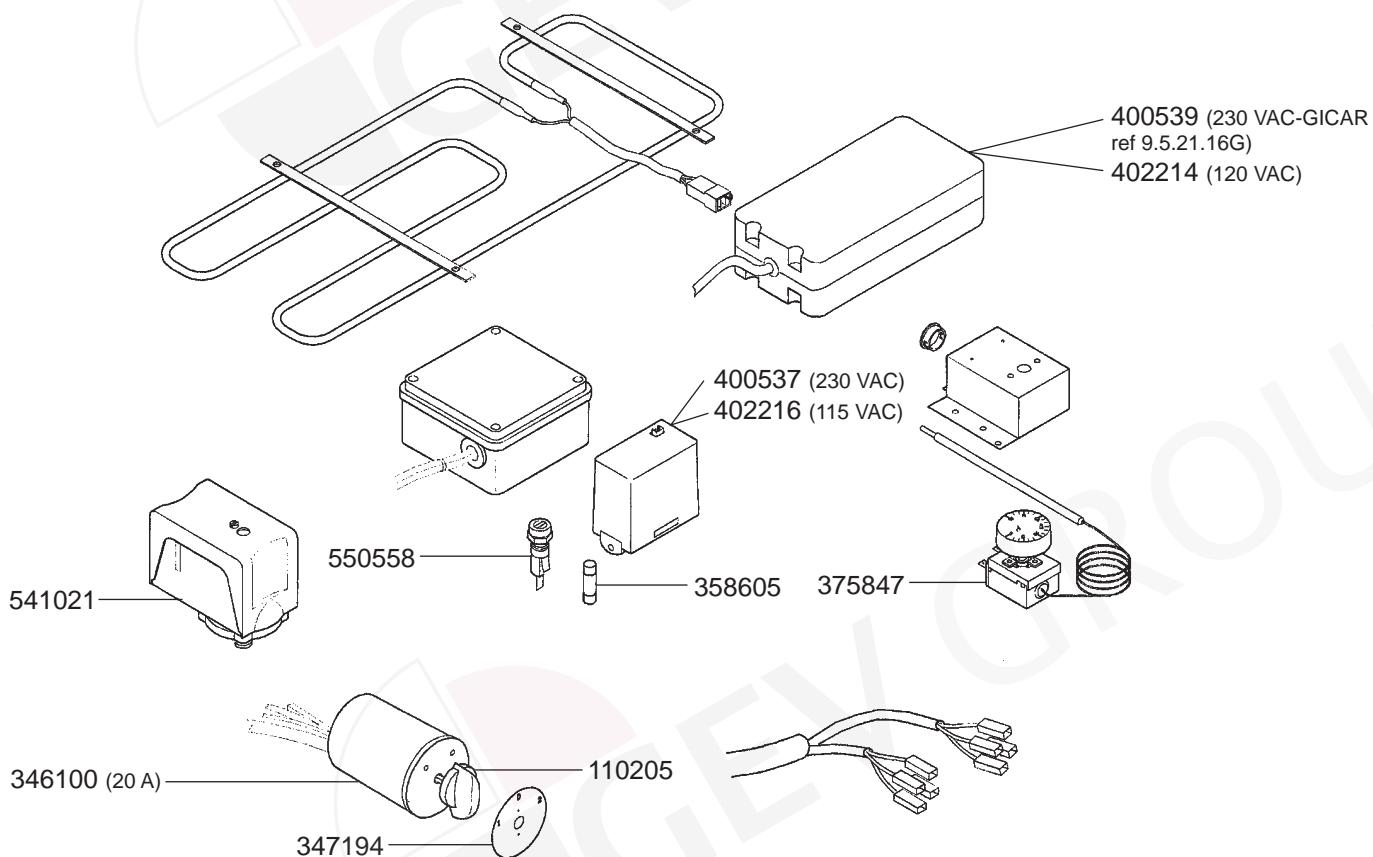

ELECTRICAL COMPONENTS SIBILLA