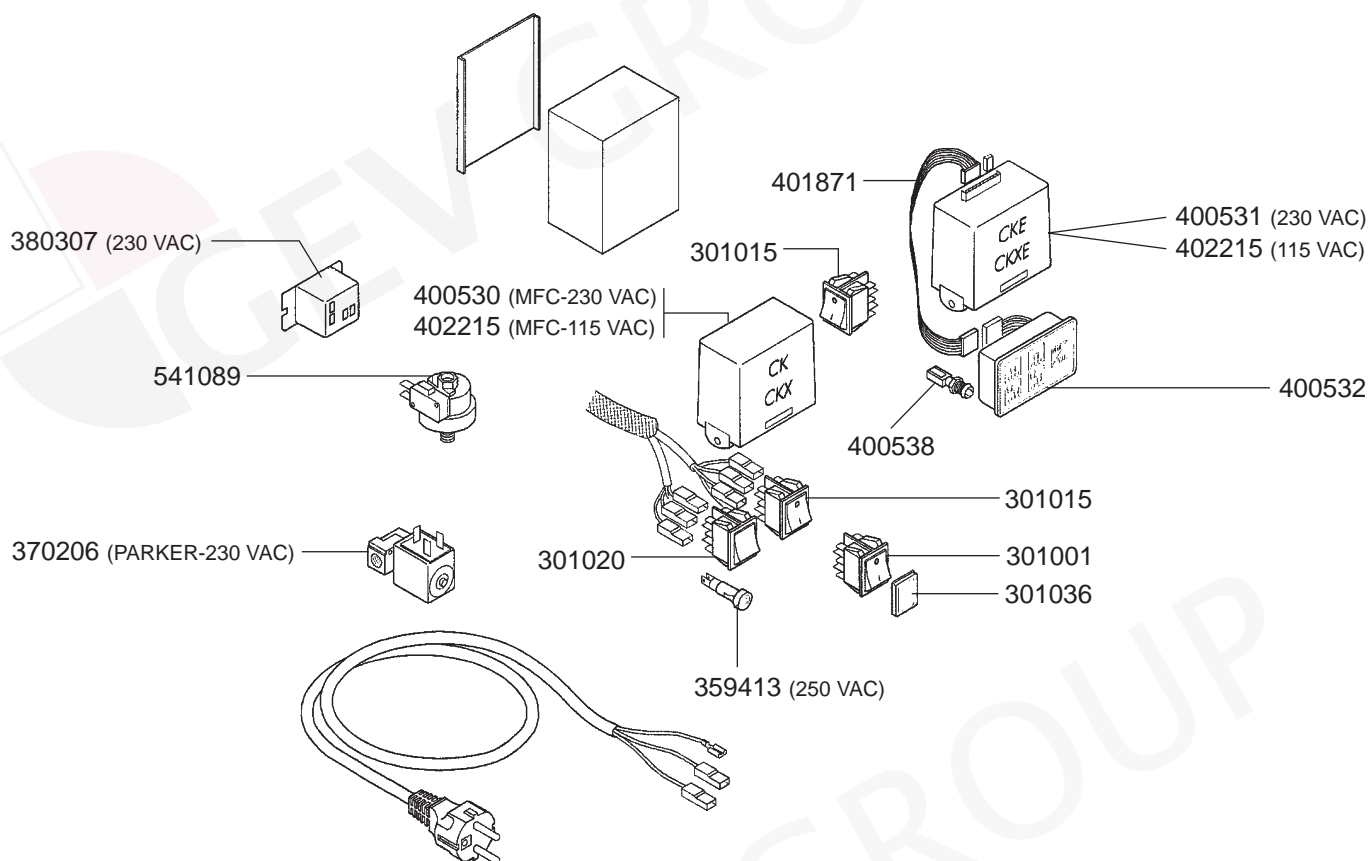

ELECTRICAL COMPONENTS COMPACT