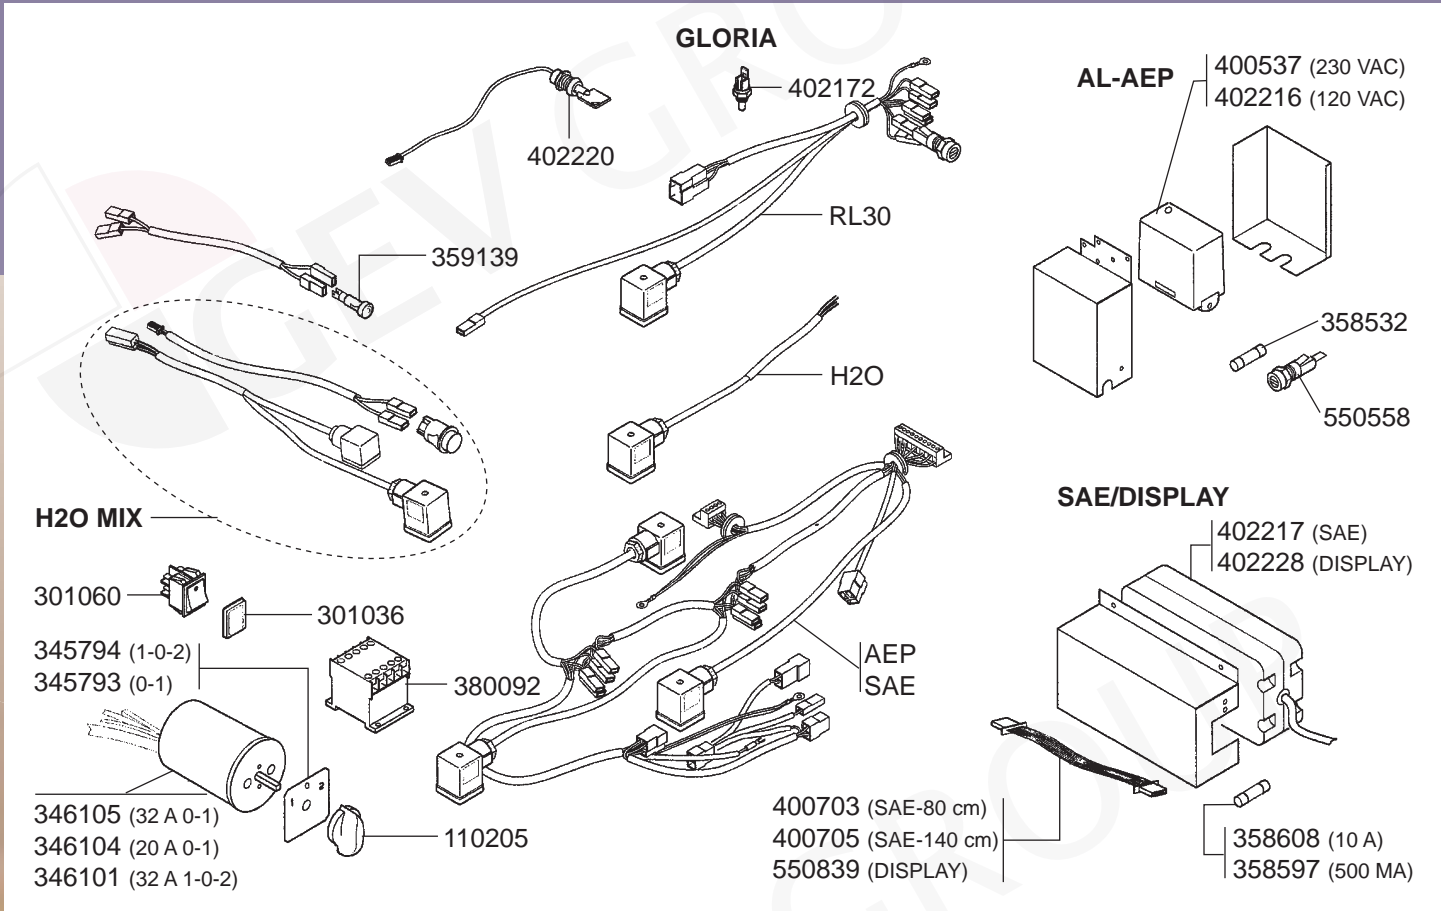

ASTORIA – ESPRESSO MACHINES

1
ESPRESSO MACHINES

ELECTRICAL COMPONENTS GLORIA