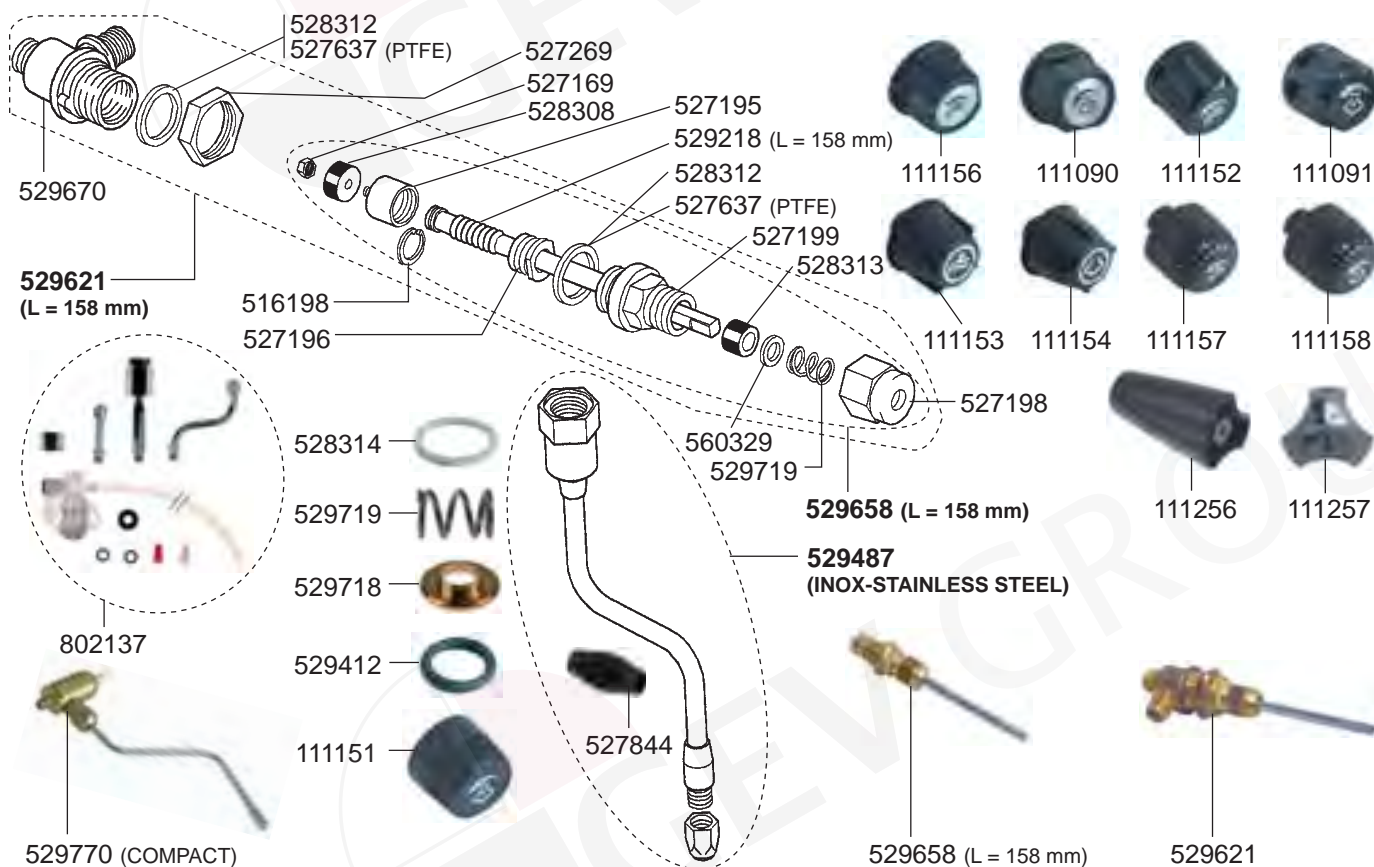

GROUP ESTRAIBILE

GROUP CTS

GROUP SIBILLA

GROUP VARIOUS

FILTER HOLDERS

GROUP LEVETTA

GROUP AL-SMMA

GROUP AL-SMMA

STEAM/WATER TAPS

STEAM/WATER TAPS

LEVEL INDICATOR INDICATOR/VALVES/DRIP TRAY

1 BOILER CARTUCCIA VARIOUS

ESPRESSO MACHINES

CTS BOILERS VARIOUS

BOILER ECO VARIOUS

BOILER ESTRAIBILE/AL-SMMA VARIOUS

529335 (NON-RETURN 1/8")
529301 (NON-RETURN 3/8")
529337 (EXPANSION 3/8"-1/4")
529336 (COMPACT 3/8"-1/2")
529334 (EXPANSION-JUNIOR)
390436 (100°, 16 A, 250 VAC)
390435 (180°, 16 A, 250 VAC)
390370 (145°, M-4, 16 A, 250 VAC)
390431 (2 POL, 40 A, 250 VAC)
390434 (2 POL, 20 A, 400 VAC)
390433 (2 POL, 20 A, 400 VAC)

541261 (COMPACT)
541225 (ARGENTA)
541223 (ARGENTA)
541262 (BRAVA/SIBILLA)
541263 (DIVINA)
541668 (GLORIA/ BRAVA DISPLAY)

ELECTRICAL COMPONENTS STANDARD

347196
359139 (230 VAC)
359019 (400 VAC)
402103 (230 VAC-GICAR ref 9.1.40.71G)
400537 (230 VAC-TIME OUT)
402216 (110 VAC-TIME OUT)
345037
301001 (RED)
301009 (WHITE)
301036
400796 (230 VAC-GICAR ref 9.5.21.20G)
402213 (120 VAC)
400017 (GICAR ref 9.1.40.02)
400230 (GICAR ref 9.1.10.24)
400703 (DOS 1-80 cm)
400705 (DOS 1-140 cm)
401871 (DOS 2-90 cm)
401870 (DOS 2-140 cm)
111155 (BRAVA)
380136
110205 (11 PINS)