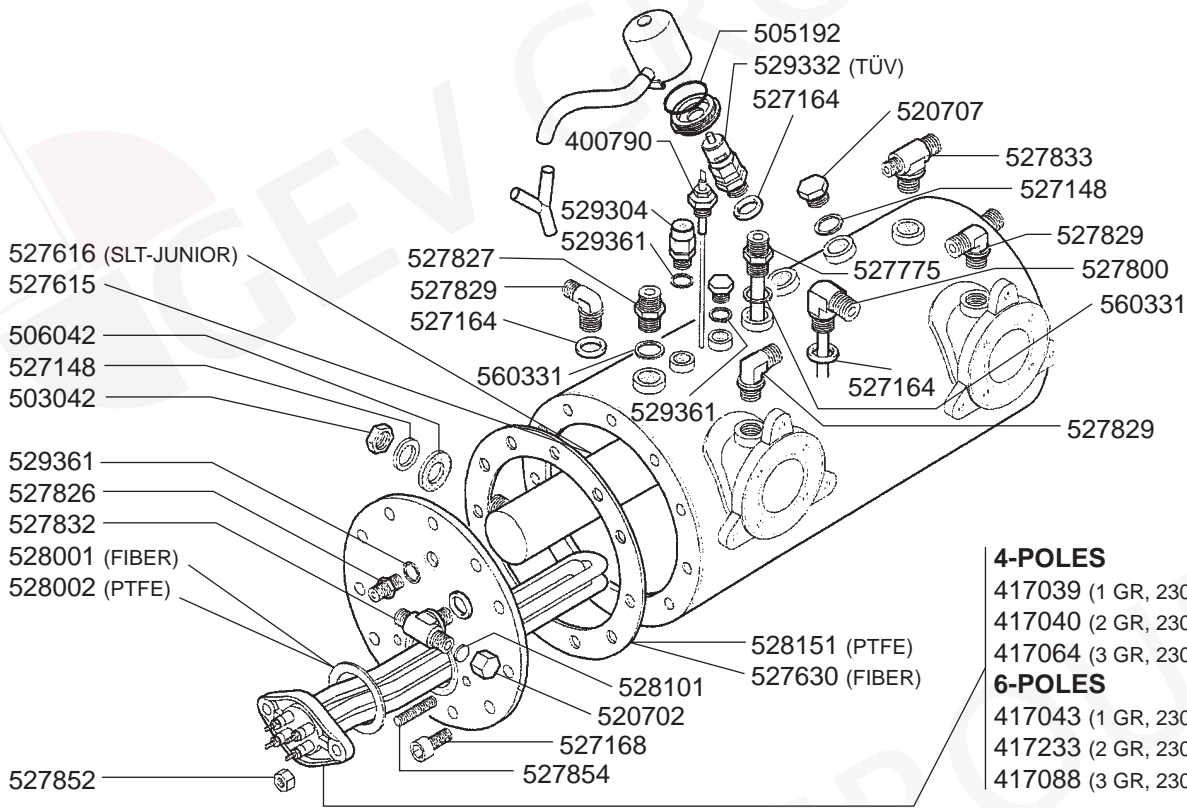

1 BOILER CARTUCCIA VARIOUS

ESPRESSO MACHINES