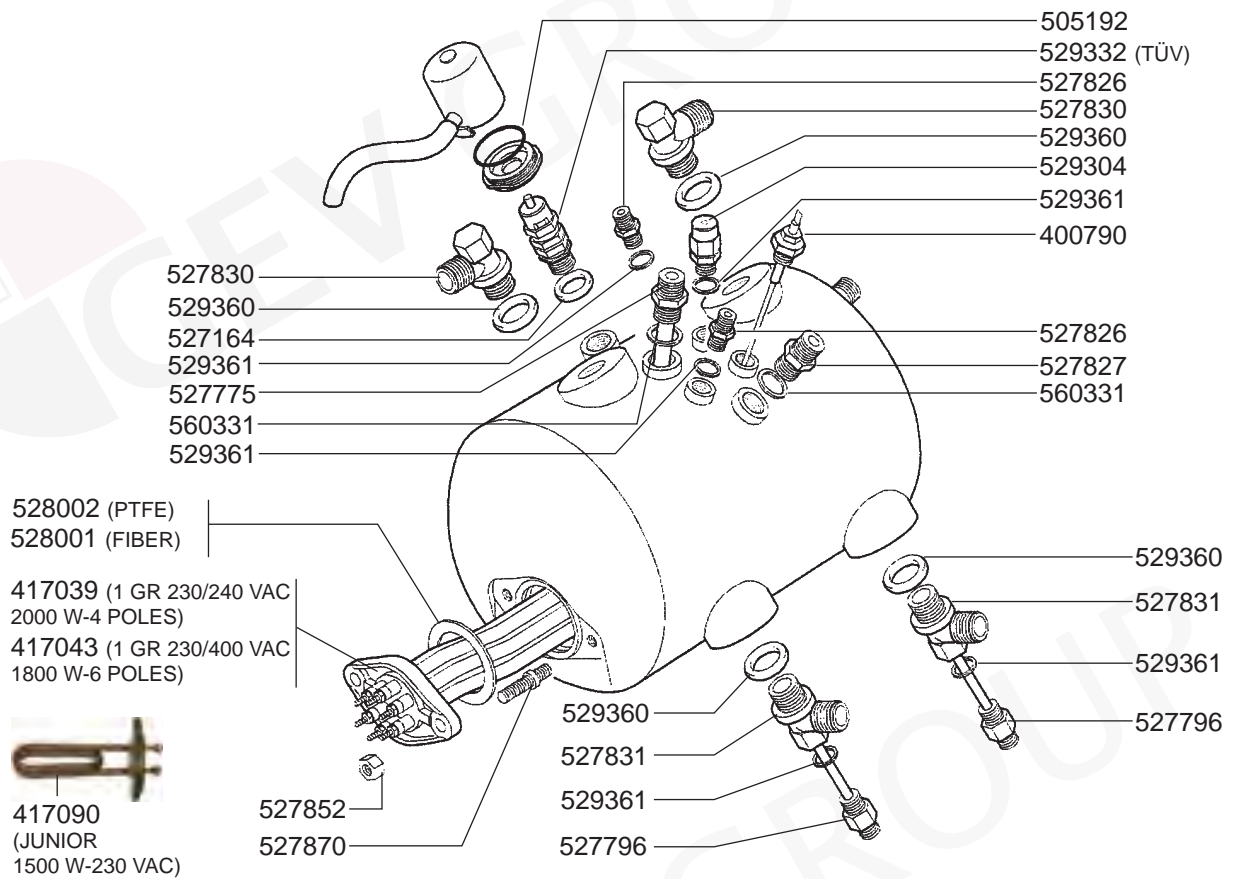

BOILER COMPATTA VARIOUS