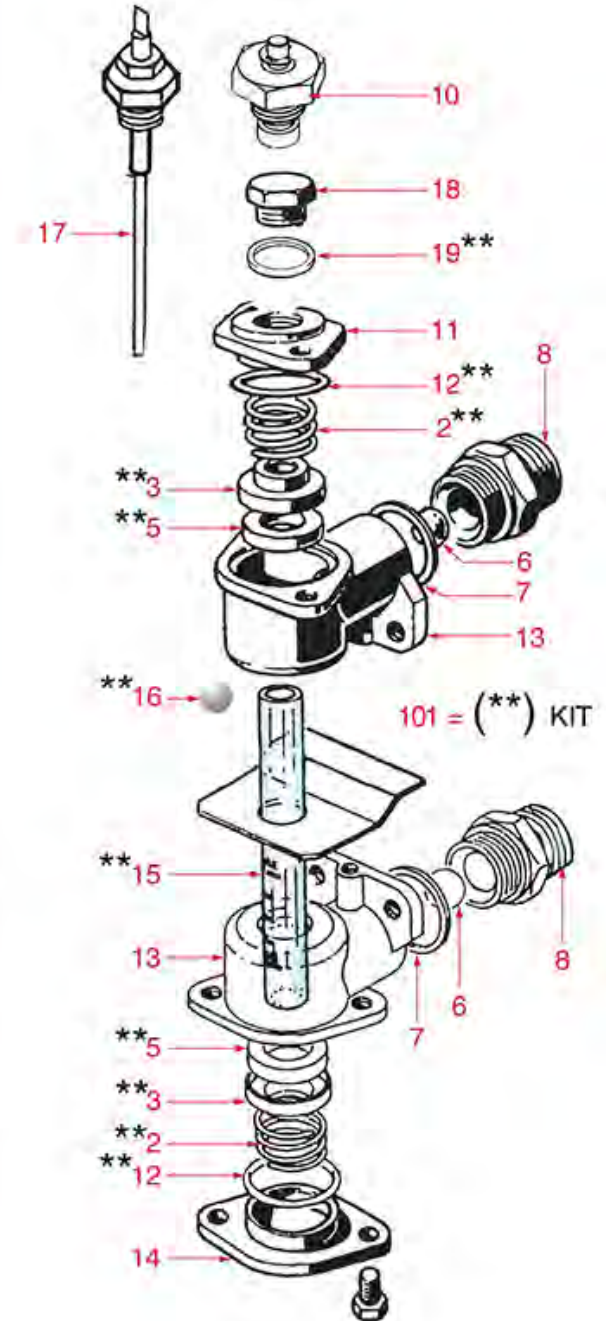

NO STOP - STAR