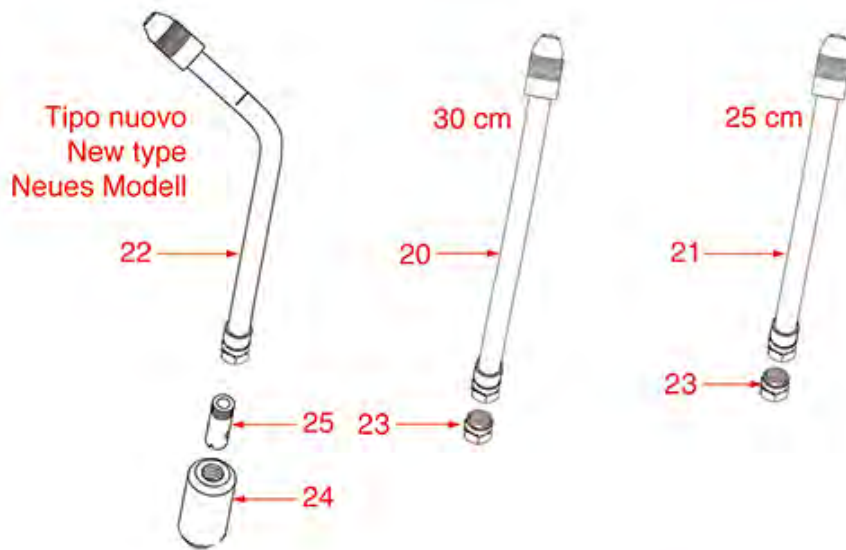

WATER-STEAM TAP E61

E61

FAEMA

Position	LF code no.	Description
1	1241461	WATER/STEAM TAP KNOB
3	1250521	SPRING $\varnothing$ 15x17 mm
4	1186322	TAP ROD BUSHING
5	1186312	EPDM FLAT GASKET $\varnothing$ 15.5x7.5x4 mm
6	1186319	WASHER FLAT BRASS $\varnothing$ 13.9x8.3x1 mm
7	1324086	TAP HANDLE SPINDLE
8	3528238	FLAT WASHER M4
9	1324026	TAP SPINDLE
10	1184010	LOW CYLINDER HEAD SCREW M6x10
11	1186311	NBR FLAT GASKET $\varnothing$ 13x4x4 mm
11	1186822	VITON FLAT GASKET $\varnothing$ 13x4x4 mm
11	5053833	FLAT GASKET VITON $\varnothing$ 13x4x4 mm NSF
12	1186122	GASKET HOLDER FOR TAP
13	1250157	TAP SPRING $\varnothing$ 12.5x30 mm
14	3186181	O-RING 03068 EPDM
18	1349351	NUT $\varnothing$ 3/8" F H5 KEY 24 mm
19	1348845	STEAM TAP E61
20	1449842	STEAM PIPE COMPLETE
21	1449841	STEAM PIPE COMPLETE
22	1449040	STAINLESS STEEL STEAM PIPE COMPL. $\varnothing$ 10mm
23	1449056	NOZZLE FOR STEAM OUTLET
26	1348057	STEAM TAP
27	1348842	STEAM TAP ASSY
28	1348847	STEAM TAP E61
100	1910006	WATER/STEAM TAP REPAIR KIT