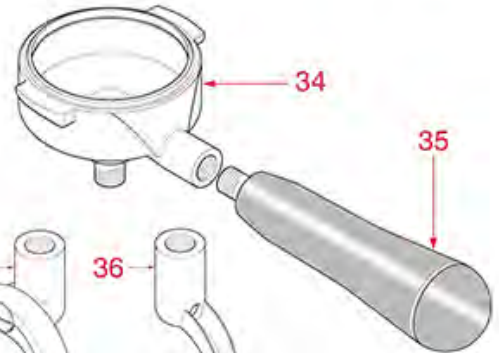

GROUP E91-E92-E97-E98-DUE-SMART

DUE A/S - SMART
E91 - E97 - E98

E91 - E92

100 = (*) KIT