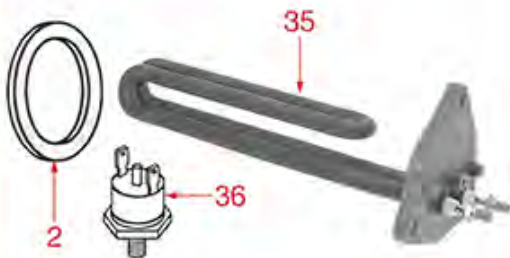

HEATING ELEMENTS

E61 - P4 - P6 - E64 - E66

E91 - E92 - E97 - E98 - DUE - SMART - EXPRESS

COMPACT

FAMILY

COMPACT 1GR

FAEMA

Position	LF code no.	Description
1	1755001	HEATING ELEMENT 2000W 230V
1	1755101	HEATING ELEMENT 1500W 220V
1	1755102	HEATING ELEMENT 1800W 220V
1	1755107	HEATING ELEMENT 2600W 220V
1	1755108	HEATING ELEMENT 3700W 220V
1	1755109	HEATING ELEMENT 5000W 220V
1	1755652	HEATING ELEMENT 1800W 110V
1	5038761	RESISTENZA 3500W 230V
2	1186179	PTFE FLAT GASKET ø 57x43x3 mm
2	1186606	FLAT CARBO GASKET ø 57x43x3 mm
2	1186623	PTFE FLAT GASKET ø 53x43x3 mm
3	1755079	HEATING ELEMENT 2440/2900W 220/240V
3	1755117	HEATING ELEMENT 3780/4500W 230/400V
3	1755118	HEATING ELEMENT 4500W 230/400V
3	1755119	HEATING ELEMENT 5715W 230/400V
4	1755115	HEATING ELEMENT 2500W 220V
4	1755116	HEATING ELEMENT 2400W 220V
4	1755653	HEATING ELEMENT 2400W 110V
5	1755035	HEATING ELEMENT 1000W 220V
5	1755656	HEATING ELEMENT 1000W 110V
6	1186352	O-RING 02050 EPDM
7	1186625	GASKET OR 03281 EPDM
8	1443400	CONTACT THERMOSTAT 107°C M4
9	1443401	CONTACT THERMOSTAT 135°C M4
10	1444206	CONTACT THERMOSTAT 145°C M4
11	1755034	HEAT ELEMENT PROTECTION
12	3444142	THREE-PHASE THERMOSTAT 150°C
13	1444509	THREE-PHASE THERMOSTAT 169°C
14	1444503	STIEBEL HEATING ELEMENT PROTECTION
15	1444504	THERMOSTAT STUFFING GLAND
16	1444505	STUFFING GLAND FITTING M10x1
30	1191001	COMPLETE METAL COUPLING
31	1191002	RUBBER COUPLING ø 41.5 mm
32	1191003	COMPLETE METAL COUPLING
33	1191005	RUBBER COUPLING ø 35 mm
34	1191004	COMPLETE METAL COUPLING
35	1755077	HEATING ELEMENT 1500W 220V
36	3443071	CONTACT THERMOSTAT 135°C M4