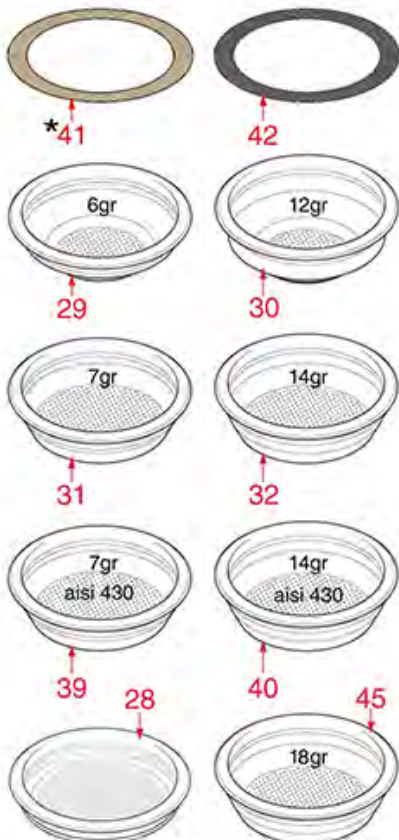

GROUP E91-E92-E97-E98-DUE-SMART

DUE A/S - SMART
E91 - E97 - E98

E91 - E92

100 = (*) KIT