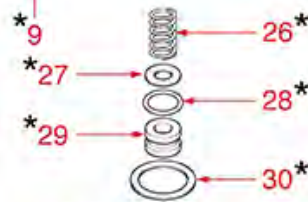

WATER STEAM TAP E91-E92-DUE

E91 - E92 - DUE