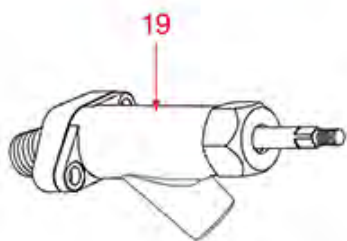

WATER-STEAM TAP E61

E61

FAEMA

Position	LF code no.	Description
1	1241461	WATER/STEAM TAP KNOB
3	1250521	SPRING $\varnothing$ 15x17 mm
4	1186322	TAP ROD BUSHING
5	1186312	EPDM FLAT GASKET $\varnothing$ 15.5x7.5x4 mm
6	1186319	WASHER FLAT BRASS $\varnothing$ 13.9x8.3x1 mm
7	1324086	TAP HANDLE SPINDLE
8	3528238	FLAT WASHER M4
9	1324026	TAP SPINDLE
10	1184010	LOW CYLINDER HEAD SCREW M6x10
11	1186311	NBR FLAT GASKET $\varnothing$ 13x4x4 mm
11	1186822	VITON FLAT GASKET $\varnothing$ 13x4x4 mm
11	5053833	FLAT GASKET VITON $\varnothing$ 13x4x4 mm NSF
12	1186122	GASKET HOLDER FOR TAP
13	1250157	TAP SPRING $\varnothing$ 12.5x30 mm
14	3186181	O-RING 03068 EPDM
18	1349351	NUT $\varnothing$ 3/8" F H5 KEY 24 mm
19	1348845	STEAM TAP E61
20	1449842	STEAM PIPE COMPLETE
21	1449841	STEAM PIPE COMPLETE
22	1449040	STAINLESS STEEL STEAM PIPE COMPL. $\varnothing$ 10mm
23	1449056	NOZZLE FOR STEAM OUTLET
26	1348057	STEAM TAP
27	1348842	STEAM TAP ASSY
28	1348847	STEAM TAP E61
100	1910006	WATER/STEAM TAP REPAIR KIT