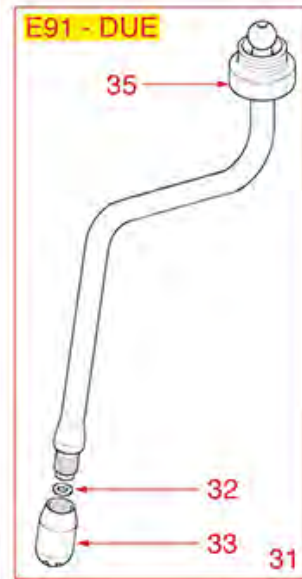

100 = (*) KIT