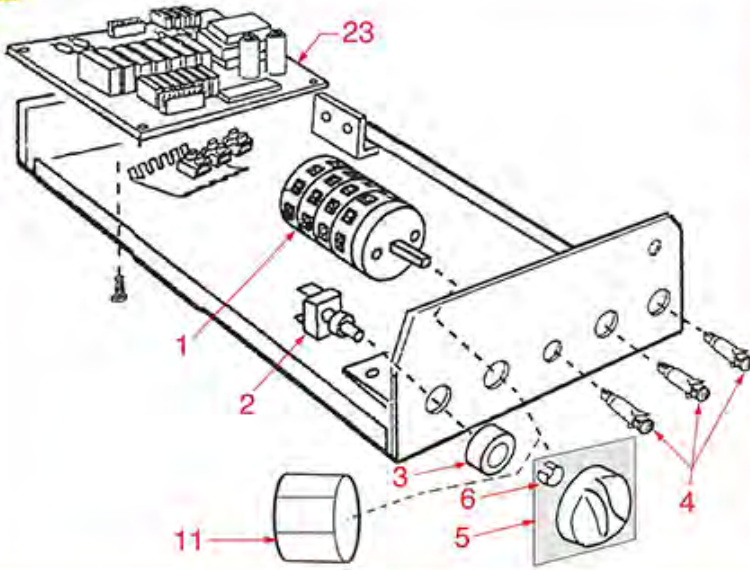

ELECTRICAL PARTS

E91

COMPACT