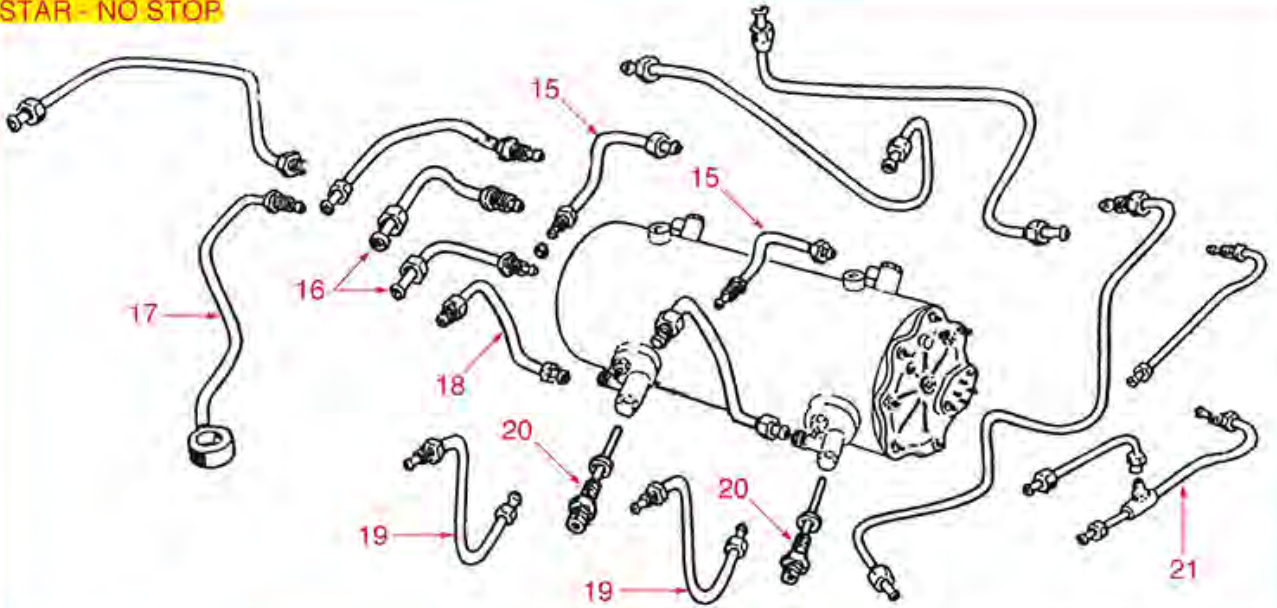

BOILER E61-P4-P6-E64-E66-STAR-NO STOP

STAR - NO STOP