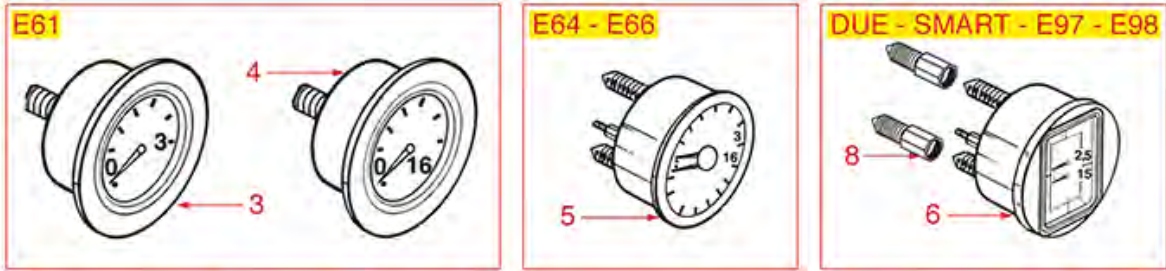

PRESSURE GAUGES-TANKS-MISCELLANEOUS

FAEMA

Position	LF code no.	Description
1	1245557	PUMP PRESSURE GAUGE ø 42 mm 0÷16 bar
2	1245556	BOILER PRESSURE GAUGE ø 42 mm 0÷2.5 bar
3	1245554	BOILER PRESSURE GAUGE ø 52 mm 0÷3 bar
4	1245553	PUMP PRESSURE GAUGE ø 52 mm 0÷16 bar
5	1245555	BOILER-PUMP PRESSURE GAUGE ø 60 mm
6	1245551	BOILER-PUMP PRESSURE GAUGE ø 63 mm
9	1527306	PLASRIC TANK
10	1527307	LOWER TANK - PLASTIC
11	1349501	OUTLET FITTING
12	1527001	TANK COMPLETION
15	1069001	PLASTIC MEASURING SPOON 20 ml
16	1069002	STAINLESS STEEL MEASURING SPOON 20 ml
17	1385002	NYLON COFFEE TAMPER ø 50/57 mm
18	1385054	ANODISED ALUMINUM TAMPER ø 53 mm
19	1385053	ANODISED ALUMINUM TAMPER ø 58 mm
20	1384001	BRUSH FOR COFFEE SHOWER
21	1384002	BRUSH FOR MAINTENANCE
22	1245022	BOILER-PUMP PRESSURE GAUGE ø 63 mm
23	1527005	UPPER PLASTIC DRAIN TANK