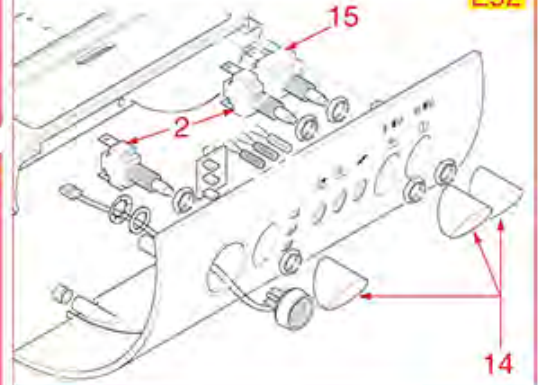

ELECTRICAL PARTS

E91

COMPACT

E92

DUE - E97 - E98 - EXPRESS

**E64 - E66
P4 - P6**

E61 - E98 COMPACT

Positions without LF code no.: upon request

FAEMA

Position	LF code no.	Description
1	1057004	SELECTOR SWITCH 0-2 POSITIONS 20A 600V
2	1319052	BIPOLAR SWITCH 16A 250V
3	1241317	SWITCH BUTTON F.CUP WARMER
4	1221111	RED INDICATOR LAMP 220V
4	1221112	GREEN INDICATOR LAMP 250V
5	1241318	SELECTOR SWITCH KNOB
6	3241084	ELASTIC RING FOR KNOB
7	1057004	SELECTOR SWITCH 0-2 POSITIONS 20A 600V
8	1241033	SELECTOR SWITCH KNOB ø 40 mm
9	3221101	GREEN INDICATOR LAMP 230V
12	3059014	SELECTOR SWITCH 0-1 POSITIONS 20A 500V
13	1241542	KNOB SELECTOR SWITCH BLACK ø 33 mm
14	1319097	SWITCH BUTTON
15	1319098	BIPOLAR SWITCH 16A 250V
16	1319503	PUSH-BUTTON PANEL MEMBRANE 6 BUTTONS
17	1319020	PUSH-BUTTON PANEL MEMBRANE 6 BUTTONS
18	1319022	PUSH-BUTTON PANEL MEMBRANE 6 BUTTONS
19	1319051	PUSH-BUTTON PANEL MEMBRANE 6 BUTTONS
20	1319501	PUSH-BUTTON PANEL MEMBRANE 6 BUTTONS
21	1319502	PUSH-BUTTON PANEL MEMBRANE 8 BUTTONS
22	1390001	LEVEL ELECTRONIC BOARD
30	1739002	TOROIDAL TRANSFORMER 240V 50/60Hz
31	5038008	PUSH-BUTTON PANEL MEMBRANE 5 BUTTONS
32	5030573	PUSH-BUTTON PANEL MEMBRANE 6 BUTTONS
33	5058250	PUSH-BUTTON PANEL 5 BUTTONS
34	1319384	DIAPHRAGM FOR 6-BUTTON PANEL
35	1319021	SELECTOR SWITCH 0-2 POSITIONS 16A 690V