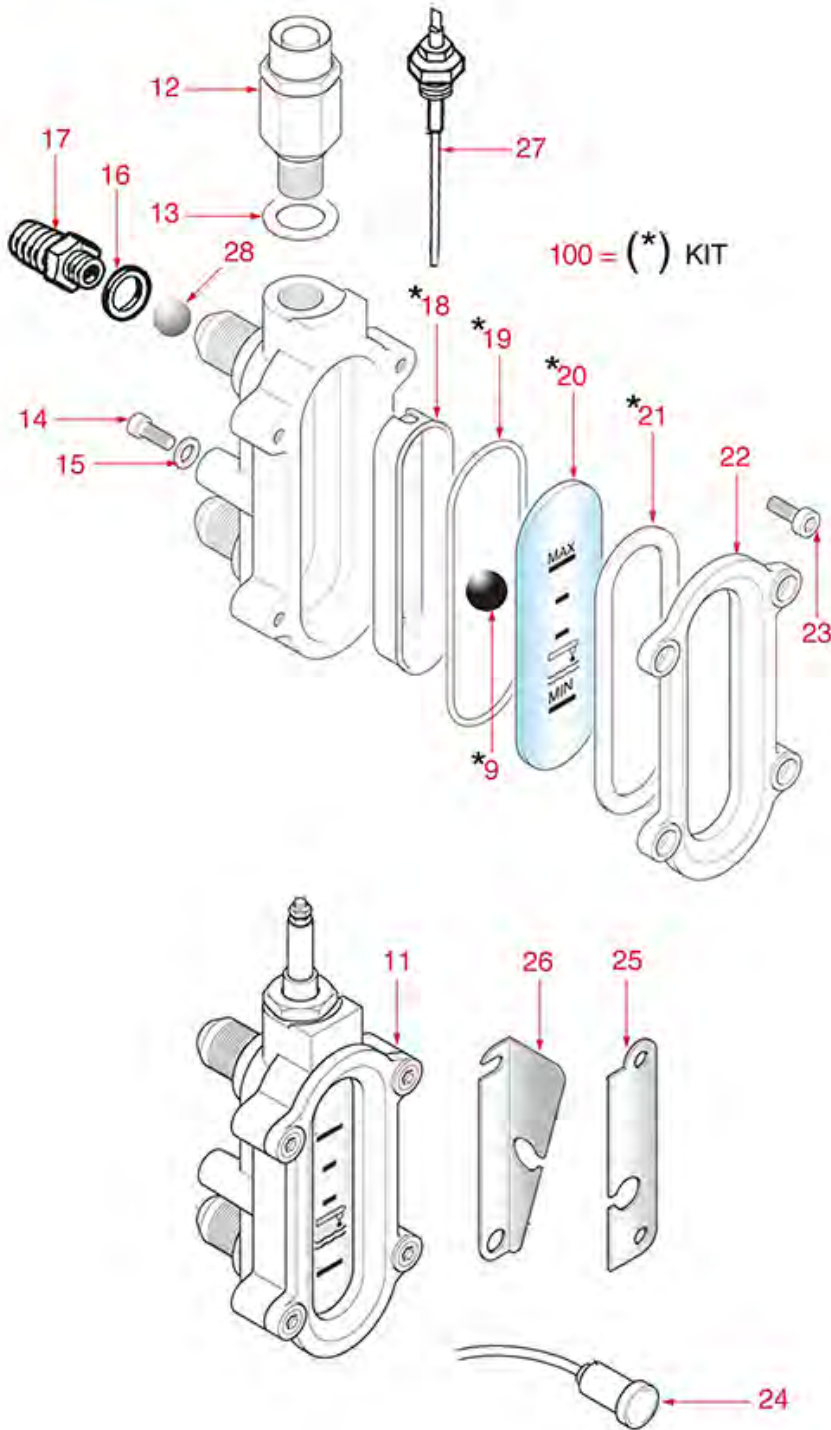

LEVEL GAUGE ASSY E61-DUE-E91-E98-SMART

E61 - E91 - E92 - E97 - E98
DUE - SMART
COMPACT - EXPRESS