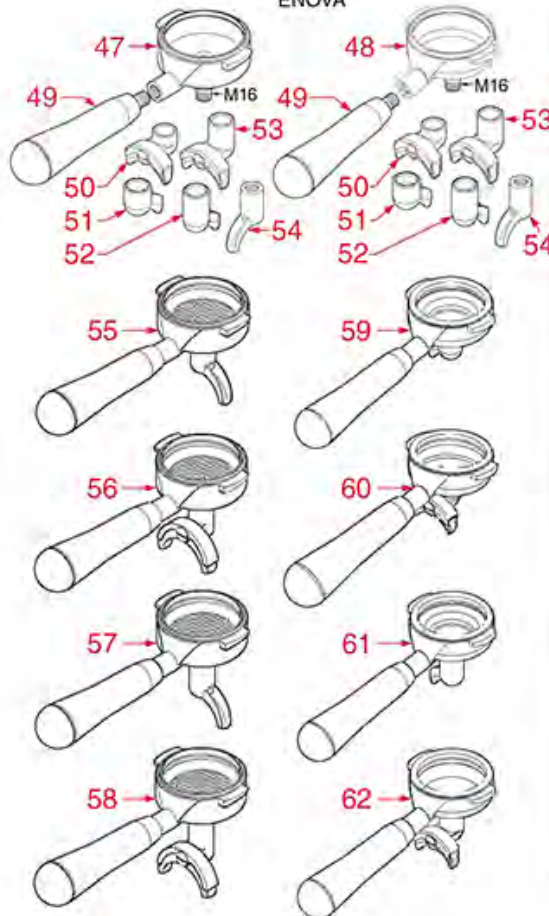

GROUP EMBLEMA-ENOVA-TEOREMA

EMBLEMA-ENOVA-TEOREMA

EMBLEMA

ENOVA

TEOREMA