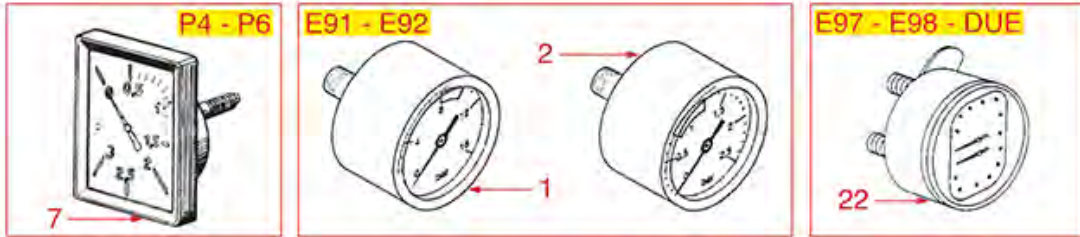

PRESSURE GAUGES-TANKS-MISCELLANEOUS

FAEMA

Position	LF code no.	Description
1	1245557	PUMP PRESSURE GAUGE ø 42 mm 0÷16 bar
2	1245556	BOILER PRESSURE GAUGE ø 42 mm 0÷2.5 bar
3	1245554	BOILER PRESSURE GAUGE ø 52 mm 0÷3 bar
4	1245553	PUMP PRESSURE GAUGE ø 52 mm 0÷16 bar
5	1245555	BOILER-PUMP PRESSURE GAUGE ø 60 mm
6	1245551	BOILER-PUMP PRESSURE GAUGE ø 63 mm
9	1527306	PLASRIC TANK
10	1527307	LOWER TANK - PLASTIC
11	1349501	OUTLET FITTING
12	1527001	TANK COMPLETION
15	1069001	PLASTIC MEASURING SPOON 20 ml
16	1069002	STAINLESS STEEL MEASURING SPOON 20 ml
17	1385002	NYLON COFFEE TAMPER ø 50/57 mm
18	1385054	ANODISED ALUMINUM TAMPER ø 53 mm
19	1385053	ANODISED ALUMINUM TAMPER ø 58 mm
20	1384001	BRUSH FOR COFFEE SHOWER
21	1384002	BRUSH FOR MAINTENANCE
22	1245022	BOILER-PUMP PRESSURE GAUGE ø 63 mm
23	1527005	UPPER PLASTIC DRAIN TANK