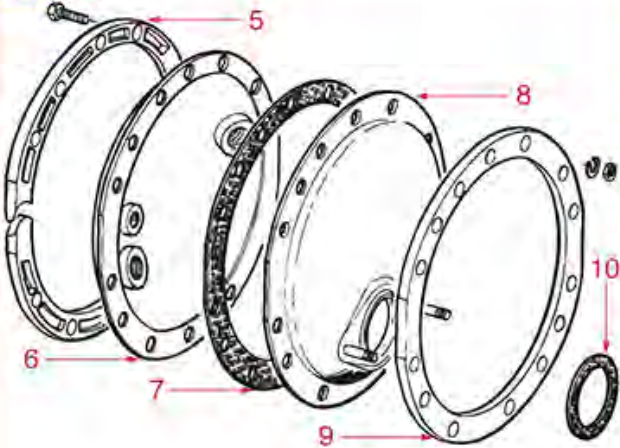

PUSH-BUTTONS E91-E98-DUE

FAEMA

Position	LF code no.	Description
2	1319044	PUSH-BUTTON PANEL MEMBRANE 1 BUTTON
3	1319028	BUTTON F.PUSH-BUTTON PANEL
10	1319025	PUSH-BUTTON PANEL BOARD 5 BUTTONS
14	1319038	PUSH-BUTTON PANEL BOARD 6 BUTTONS
18	1319053	BIPOLAR SWITCH 16A 250V
21	1319096	BUTTON F.PUSH-BUTTON PANEL
22	1319054	SWITCH BUTTON

BOILER E61-P4-P6-E64-E66-STAR-NO STOP

STAR - NO STOP

P4 - P6 - E64 - E66

E61 (16)

E61 (12)

FAEMA

Position	LF code no.	Description
1	1186551	BOILER GASKET \varnothing 150x137x3 mm
3	1048003	ALUMINIUM FLANGE-COVER 10 HOLES
4	1184009	STAINLESS STEEL M8x25 mm STUD
5	1048101	FLANGE-COVER 12 HOLES
7	1186396	BOILER GASKET \varnothing 246x207x3 mm
7	1186553	BOILER GASKET \varnothing 243x204x3 mm
9	1048102	ALUMINIUM FLANGE-COVER 12 HOLES
10	1186606	FLAT CARBO GASKET \varnothing 57x43x3 mm
12	1186552	BOILER GASKET \varnothing 243x205x3 mm
14	1048103	ALUMINIUM FLANGE-COVER 16 HOLES
15	1449355	GROUP BOILER PIPE
18	1449357	GROUP BOILER PIPE
19	1449358	GROUP BOILER PIPE
20	1449354	INJECTOR PIPE \varnothing 1/4"Mx1/4"M 180 mm
21	1449353	MANIFOLD HYDRAULIC PIPE
22	1449048	3-WAYS PIPE