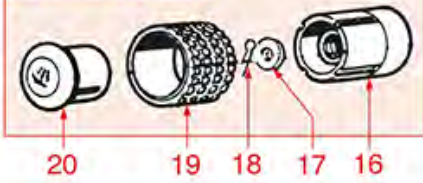

TAP E97-COMPACT-STAR-EXPRESS

E97 - EXPRESS - COMPACT - STAR

E97 - EXPRESS