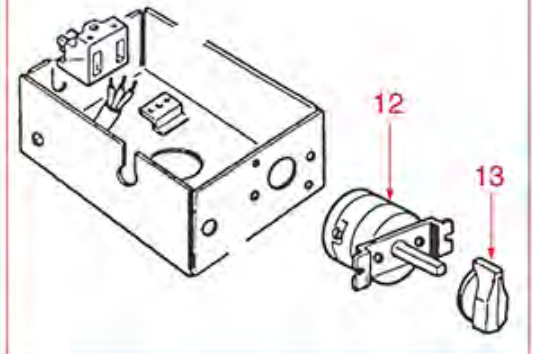

ELECTRICAL PARTS

E91

COMPACT

E92

DUE - E97 - E98 - EXPRESS

**E64 - E66
P4 - P6**

E61 - E98 COMPACT

Positions without LF code no.: upon request