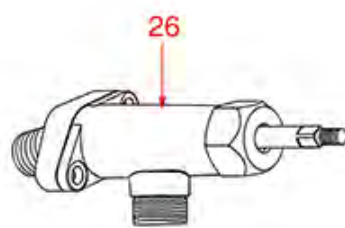

WATER-STEAM TAP E61

E61

FAEMA

Position	LF code no.	Description
1	1241461	WATER/STEAM TAP KNOB
3	1250521	SPRING $\varnothing$ 15x17 mm
4	1186322	TAP ROD BUSHING
5	1186312	EPDM FLAT GASKET $\varnothing$ 15.5x7.5x4 mm
6	1186319	WASHER FLAT BRASS $\varnothing$ 13.9x8.3x1 mm
7	1324086	TAP HANDLE SPINDLE
8	3528238	FLAT WASHER M4
9	1324026	TAP SPINDLE
10	1184010	LOW CYLINDER HEAD SCREW M6x10
11	1186311	NBR FLAT GASKET $\varnothing$ 13x4x4 mm
11	1186822	VITON FLAT GASKET $\varnothing$ 13x4x4 mm
11	5053833	FLAT GASKET VITON $\varnothing$ 13x4x4 mm NSF
12	1186122	GASKET HOLDER FOR TAP
13	1250157	TAP SPRING $\varnothing$ 12.5x30 mm
14	3186181	O-RING 03068 EPDM
18	1349351	NUT $\varnothing$ 3/8" F H5 KEY 24 mm
19	1348845	STEAM TAP E61
20	1449842	STEAM PIPE COMPLETE
21	1449841	STEAM PIPE COMPLETE
22	1449040	STAINLESS STEEL STEAM PIPE COMPL. $\varnothing$ 10mm
23	1449056	NOZZLE FOR STEAM OUTLET
26	1348057	STEAM TAP
27	1348842	STEAM TAP ASSY
28	1348847	STEAM TAP E61
100	1910006	WATER/STEAM TAP REPAIR KIT