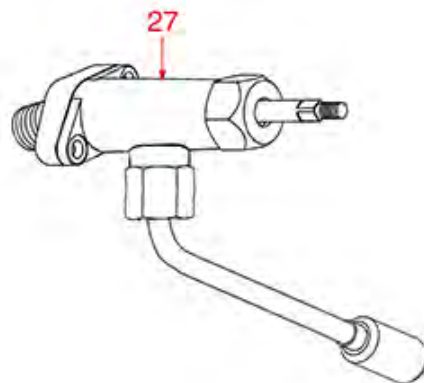

WATER-STEAM TAP E61

E61

FAEMA

Position	LF code no.	Description
1	1241461	WATER/STEAM TAP KNOB
3	1250521	SPRING $\varnothing$ 15x17 mm
4	1186322	TAP ROD BUSHING
5	1186312	EPDM FLAT GASKET $\varnothing$ 15.5x7.5x4 mm
6	1186319	WASHER FLAT BRASS $\varnothing$ 13.9x8.3x1 mm
7	1324086	TAP HANDLE SPINDLE
8	3528238	FLAT WASHER M4
9	1324026	TAP SPINDLE
10	1184010	LOW CYLINDER HEAD SCREW M6x10
11	1186311	NBR FLAT GASKET $\varnothing$ 13x4x4 mm
11	1186822	VITON FLAT GASKET $\varnothing$ 13x4x4 mm
11	5053833	FLAT GASKET VITON $\varnothing$ 13x4x4 mm NSF
12	1186122	GASKET HOLDER FOR TAP
13	1250157	TAP SPRING $\varnothing$ 12.5x30 mm
14	3186181	O-RING 03068 EPDM
18	1349351	NUT $\varnothing$ 3/8" F H5 KEY 24 mm
19	1348845	STEAM TAP E61
20	1449842	STEAM PIPE COMPLETE
21	1449841	STEAM PIPE COMPLETE
22	1449040	STAINLESS STEEL STEAM PIPE COMPL. $\varnothing$ 10mm
23	1449056	NOZZLE FOR STEAM OUTLET
26	1348057	STEAM TAP
27	1348842	STEAM TAP ASSY
28	1348847	STEAM TAP E61
100	1910006	WATER/STEAM TAP REPAIR KIT