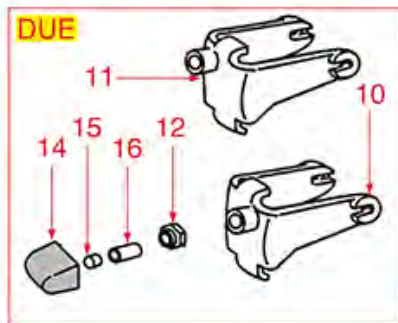

WATER STEAM TAP E91-E92-DUE

E91 - E92 - DUE