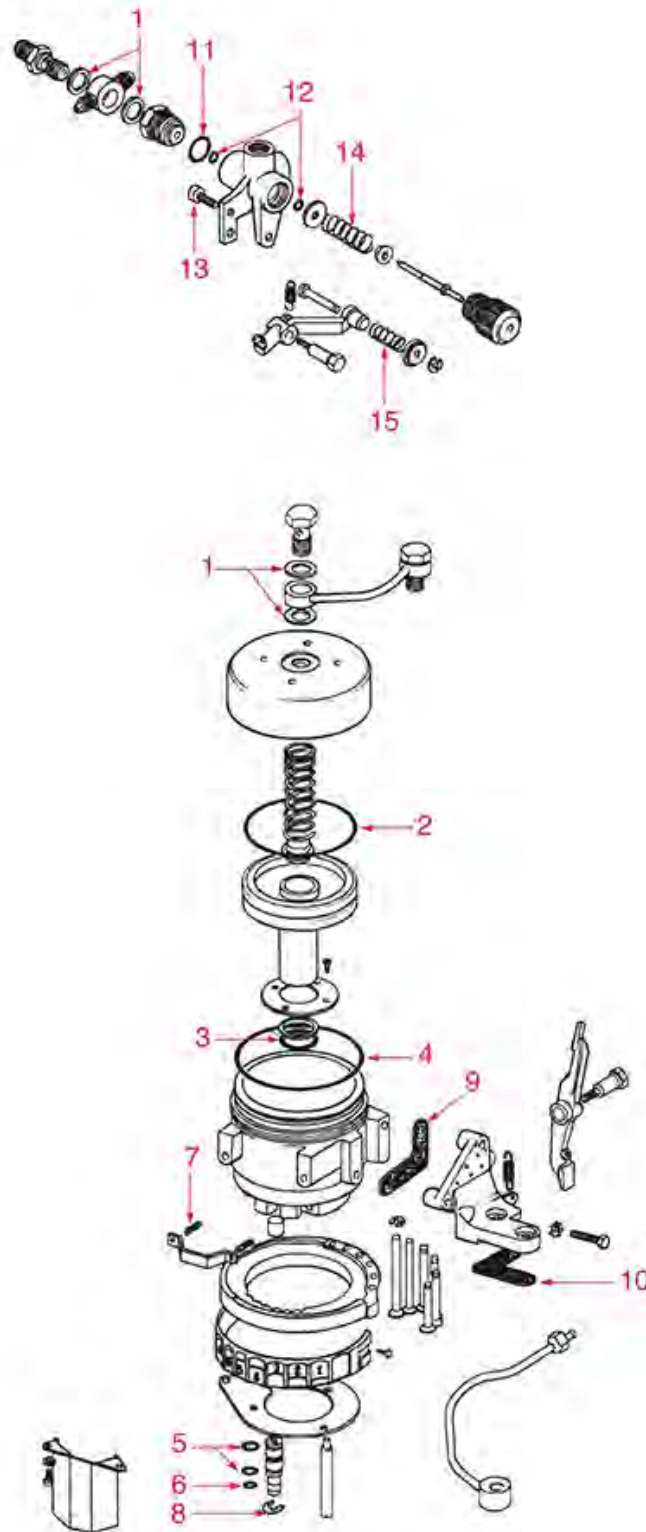

GROUP P6-E66

E66 - P6

FAEMA

Position	LF code no.	Description
1	1186619	COPPER FLAT GASKET $\varnothing$ 18x14x1.5 mm
2	1186505	O-RING 06262 EPDM
3	1186506	O-RING 04125 EPDM
4	1186507	O-RING M 0780-30 EPDM
5	1186411	O-RING 02031 EPDM
6	1186612	O-RING 02025 VITON
7	1250162	NON-RETURN VALVE SPRING $\varnothing$ 6.5x20 mm
8	1348817	CIRCLIP RADIAL $\varnothing$ 4 mm
11	3243086	O-RING 0117 EPDM
12	1186514	O-RING 02015 SILICON
13	1184804	CYLINDER HEAD SCREW M6x8
14	1250536	SPRING $\varnothing$ 13x42 mm
15	1250163	VALVE SPRING $\varnothing$ 12x30 mm