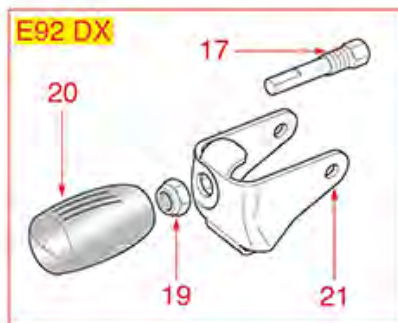

WATER STEAM TAP E91-E92-DUE

E91 - E92 - DUE