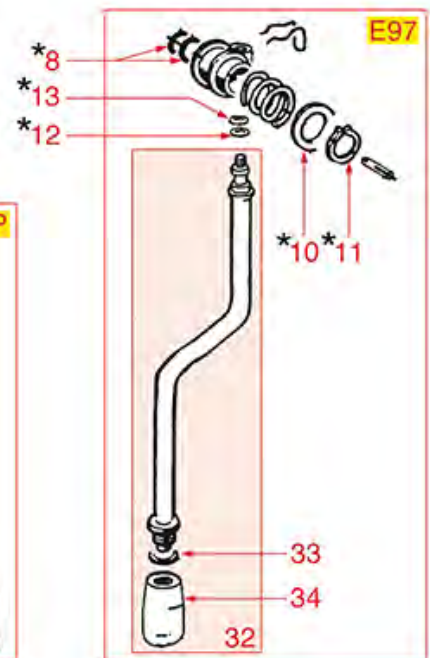

TAP E97-COMPACT-STAR-EXPRESS

E97 - EXPRESS - COMPACT - STAR

E97 - EXPRESS

STAR

COMPACT

COMPACT

FAEMA

Position	LF code no.	Description
1	1348319	HOUSING TAP
2	1324066	WATER/STEAM TAP PIN
3	1186394	ASBESTOS FREE FLAT GASKET \varnothing 22x17x2 mm
4	1250415	TAP SPRING \varnothing 10x32 mm
5	1186244	SPRING BUSHING
6	1186611	O-RING 02025 RED SILICONE
6	1186612	O-RING 02025 VITON
7	1349471	TAP PIN
8	1186236	O-RING 03043 VITON
9	1250417	SWIVEL SPRING \varnothing 26x14 mm
10	1528130	BRASS WASHER FLAT \varnothing 26x16.5x1 mm
11	1348320	CIRCLIP E-16
12	3243009	O-RING GASKET 0106 EPDM
13	3243139	O-RING 02025 EPDM
14	1349504	NUT \varnothing 1/2" KEY 25x6 mm
18	3389013	STAINLESS STEEL PIN \varnothing 2x12 mm
19	1241360	KNOB RING NUT
23	1241356	WATER/STEAM TAP KNOB
24	1241350	KNOB RING NUT
25	1241357	WATER CAP FOR KNOB
25	1241358	STEAM CAP FOR KNOB
26	1241042	WATER TAP KNOB
27	1241552	STEAM TAP KNOB
28	1449849	STEAM PIPE COMPLETE
29	1449362	COMPLETE WATER PIPE
30	1449843	STEAM PIPE COMPLETE
31	1449844	STEAM PIPE COMPLETE
33	1186121	PTFE FLAT GASKET \varnothing 12x10x0.5 mm
34	1449043	NOZZLE FOR STEAM OUTLET
35	1449046	COMPLETE WATER PIPE
100	1910008	WATER/STEAM TAP REPAIR KIT