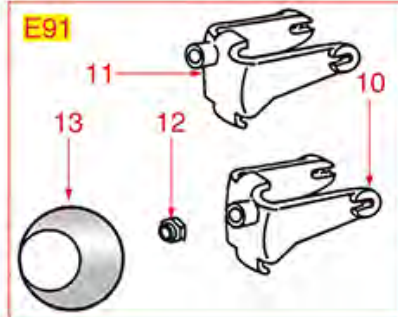

WATER STEAM TAP E91-E92-DUE

E91 - E92 - DUE