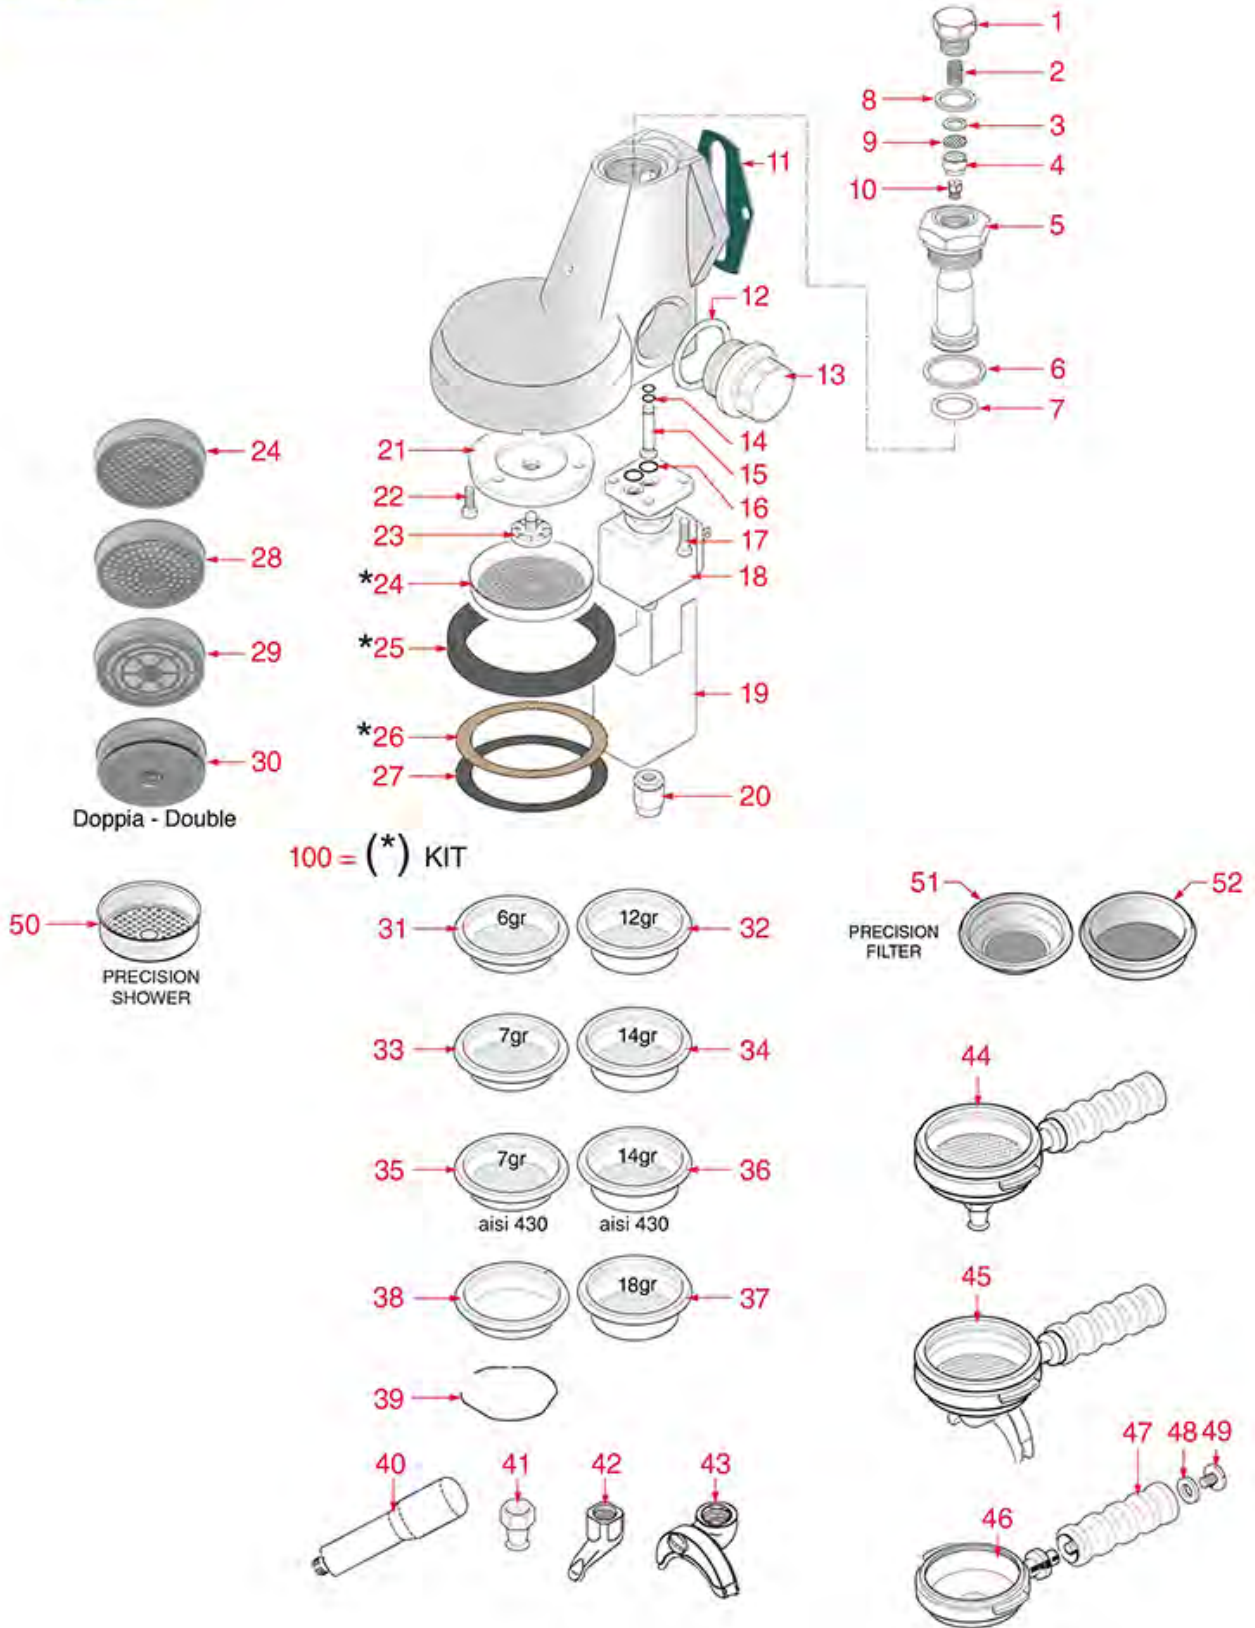

GROUP E61 JUBILE'

E61 JUBILE'

FAEMA

Position	LF code no.	Description
1	1439001	CAP ø 16 mm FOR BREW GROUP
2	1250511	JET SPRING ø 8x20 mm
3	3528010	FLAT WASHER M6
4	1160515	FILTER HOLDER BUSHING
5	1027016	UPPER CHROMIUM-PLATED SLEEVE
5	1027116	CHROMIUM-PLATED UPPER SLEEVE
6	1186307	PTFE FLAT GASKET ø 36x30x2 mm
6	1186757	ASBESTOS FREE FLAT GASKET ø 36x30x2 mm
7	1186472	O-RING 04075 EPDM
8	1186326	PTFE FLAT GASKET ø 22x16x2 mm
9	1160516	WATER FILTER ø 11 mm
10	1501566	NOZZLE M6x1 HOLE ø 0,5 mm
11	1186502	COFFEE GROUP GASKET 79x71x2 mm
12	1186307	PTFE FLAT GASKET ø 36x30x2 mm
12	1186757	ASBESTOS FREE FLAT GASKET ø 36x30x2 mm
13	1439011	CHROMIUM-PLATED SIDE CAP
14	1186421	O-RING 02018 EPDM
16	1186611	O-RING 02025 RED SILICONE
16	1186612	O-RING 02025 VITON
17	1455034	CYLINDER HEAD SCREW M4x10
18	1120335	3-WAY SOLENOID VALVE PARKER 230V 50/60Hz
18	1120350	3-WAY SOLENOID VALVE PARKER 24V 50/60Hz
21	1086003	SHOWER HOLDER DIFFUSER
22	1455034	CYLINDER HEAD SCREW M4x10
23	1501561	GROUP SPRAY NOZZLE ø 30 mm M10x1
24	1081016	SHOWER SCREEN ø 60 mm
25	1186721	FILTER HOLDER GASKET ø 74x57.5x8 mm
25	1186722	FILTER HOLDER GASKET ø 73x57x8 mm
25	1186723	FILTER HOLDER GASKET ø 73x57x8.5 mm
25	1186724	FILTER HOLDER GASKET ø 73x57x9 mm
25	1486724	GASKET FILTERHOLDER ø 73x57x10 mm
25	5028118	GASKET FILTER HOLDER ø 74x58x8 mm
26	1190001	PAPER SHIM ø 73x59x0.8 mm
27	1190002	RUBBER SHIM ø 73x59x1 mm EPDM
28	1081116	SHOWER SCREEN ø 60 mm
29	1081216	SHOWER SCREEN ø 60 mm
30	1081100	DOUBLE DELIVERY SHOWER ø 60 mm
31	1160251	1 CUP FILTER 6 g
32	1160252	FILTER 2-CUP 12 g
33	1160335	1 CUP FILTER 7 g
34	1160337	FILTER 2-CUP 14 g
35	1160281	1-CUP FILTER 7 gr - BASIC QUALITY
36	1160282	FILTER 2-CUP 14 g - COST EFFECTIVE
37	1160345	2 CUPS FILTER 18 gr
38	1160339	BLIND FILTER
39	1250101	FILTER BLOCKING SPRING ø 1,00 mm INOX
40	1241504	FILTER HOLDER HANDLE M12
41	1022503	STRAIGHT SINGLE SPOUT ø 3/8"
42	1022501	SINGLE SPOUT ø 3/8"
43	1022502	DOUBLE SPOUT ø 3/8"
43	1022523	ADJUSTABLE SHORT DOUBLE SPOUT ø 3/8"
44	1165025	1 CUP FILTER HOLDER ASSEMBLY FAEMA
45	1165024	2 CUPS FILTER HOLDER ASSEMBLY FAEMA
46	1165024	2 CUPS FILTER HOLDER ASSEMBLY FAEMA
46	1165025	1 CUP FILTER HOLDER ASSEMBLY FAEMA
47	1241035	FILTER HOLDER HANDLE
48	1186504	WASHER FLAT M10
49	1528033	KNOB SCREW
50	1460201	PRECISION SHOWER SCREEN ø 60 mm
50	1460206	PRECISION SHOWER SCREEN ø 60 mm
51	1460100	PRECISION FILTER 1 CUP 6/8 g H24.5
51	1460101	PRECISION FILTER 1 CUP 7/9 g H26.5
52	1460102	PRECISION FILTER 2 CUPS 12/18 g H24.5
52	1460103	PRECISION FILTER 2 CUPS 14/20 g H26.5
52	1460104	PRECISION FILTER 2 CUPS 18/22 g H28,5
100	1900006	SHOWER AND GROUP GASKET KIT