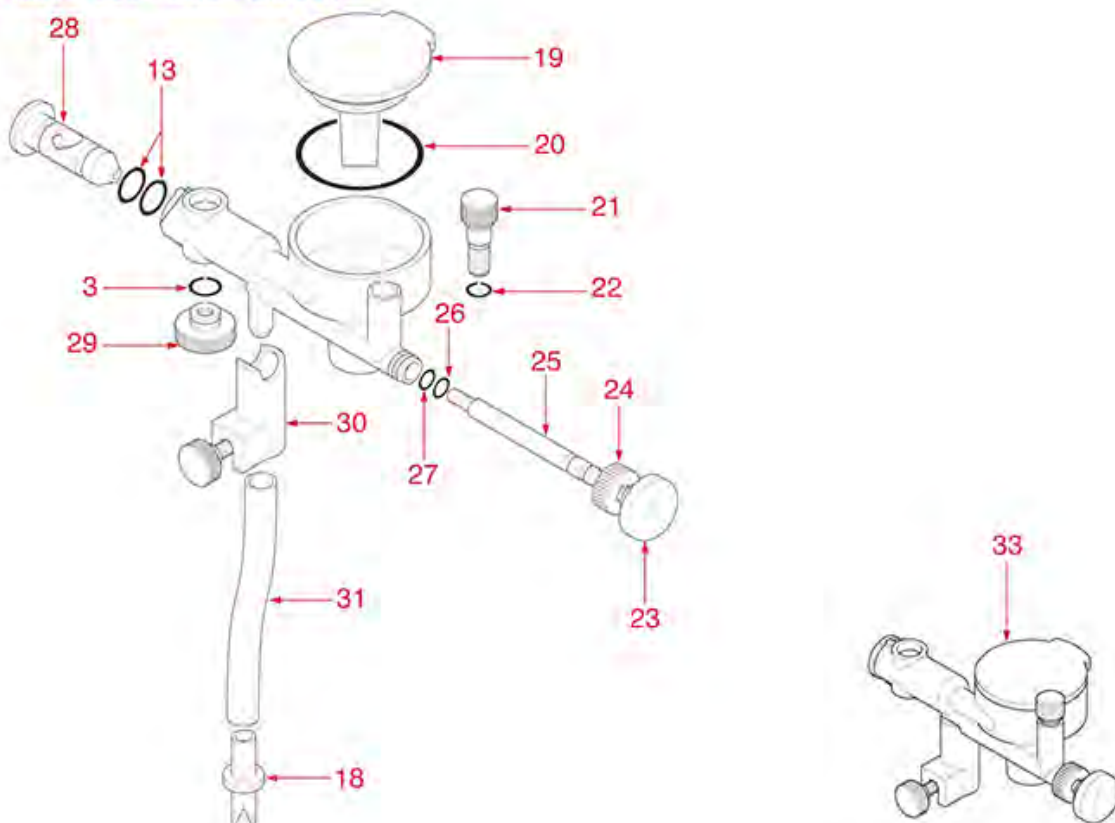

E91 - E97 - E98 - DUE - SMART