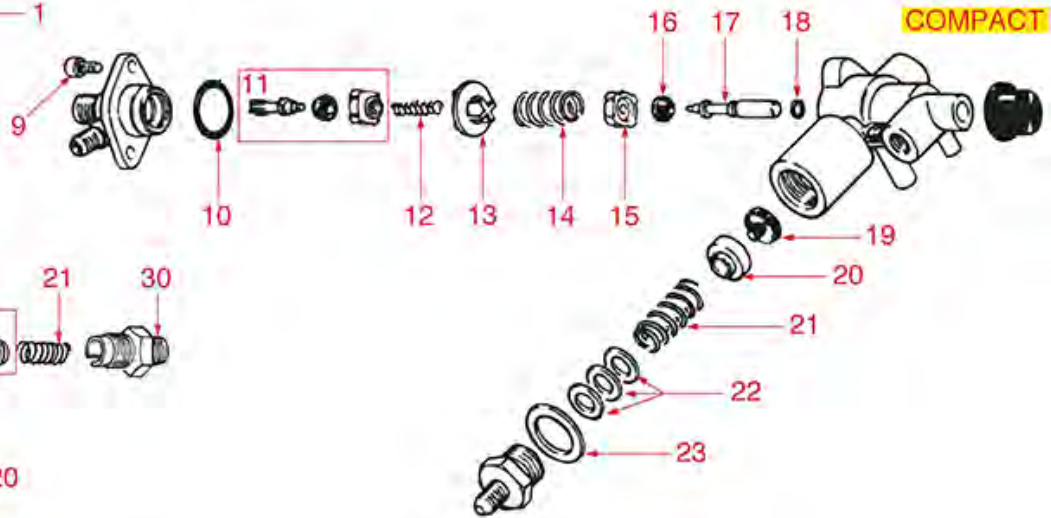

WATER INLET TAP STAR

FAEMA

Position	LF code no.	Description
1	1527306	PLASRIC TANK
2	1527307	LOWER TANK - PLASTIC
3	1349501	OUTLET FITTING
5	1186127	PTFE FLAT GASKET \varnothing 27x20x0.5 mm
6	1186319	WASHER FLAT BRASS \varnothing 13.9x8.3x1 mm
7	1250515	SPRING \varnothing 14x33 mm
8	1186131	GASKET HOLDER FOR TAP
9	1186312	EPDM FLAT GASKET \varnothing 15.5x7.5x4 mm
11	1250163	VALVE SPRING \varnothing 12x30 mm
12	1523418	NON-RETURN VALVE
13	1225011	INLET TAP LEVER
15	1120335	3-WAY SOLENOID VALVE PARKER 230V 50/60Hz
16	1455034	CYLINDER HEAD SCREW M4x10
18	1186611	O-RING 02025 RED SILICONE
18	1186612	O-RING 02025 VITON
21	1186755	O-RING 02018 VITON
23	1186438	O-RING GASKET 0132 EPDM
24	1523417	NON-RETURN VALVE
25	1250162	NON-RETURN VALVE SPRING \varnothing 6.5x20 mm
26	1250164	TAP SPRING GUIDE
27	1186619	COPPER FLAT GASKET \varnothing 18x14x1.5 mm
30	1186252	O-RING 0040-20 EPDM
32	1186128	CONICAL EPDM SEAL \varnothing 12x4x4 mm
34	1250160	PIN SPRING \varnothing 14x23 mm
40	1250161	TAP SPRING GUIDE
41	1349002	ELBOW FITTING \varnothing 1/4"M-1/4"M
42	1186129	GASKET FLAT NBR \varnothing 15/6x10 mm
43	1186319	WASHER FLAT BRASS \varnothing 13.9x8.3x1 mm
44	1324030	PIN FOR VALVE

AUTOMATIC WATER INLET TAP

DUE - E91 - E97

COMPACT

NO STOP

E64 - E66 - P4 - P6 - NO STOP

E64 - E66 - P4 - P6

E64 - E66 - P4 - P6

NO STOP