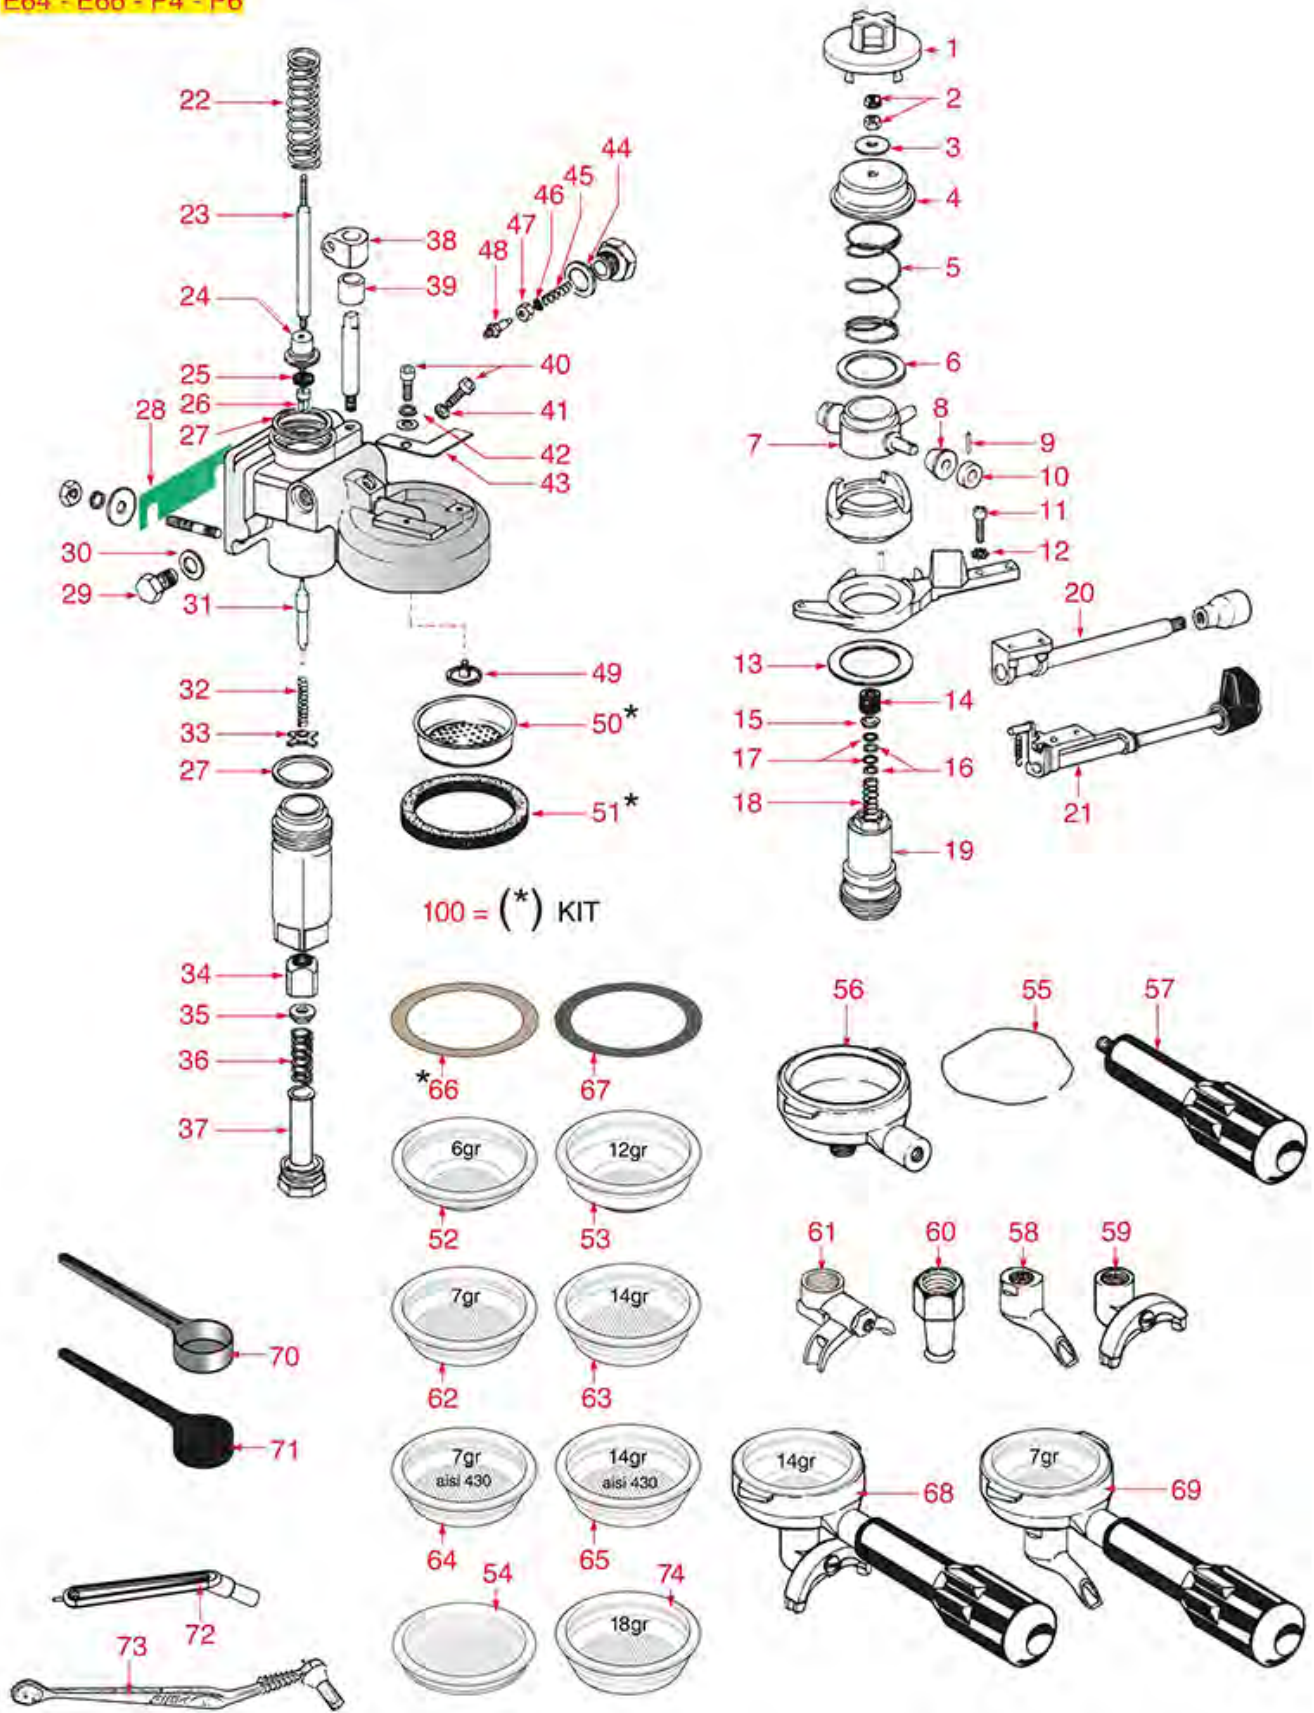

GROUP P4-P6-E64-E66

E64 - E66 - P4 - P6

FAEMA

Position	LF code no.	Description
10	1186431	ROLL BUSHING
14	1186432	UPPER SPRING HOLDER BUSHING
15	1186433	SPRING GUIDE BUSHING
16	1186434	FLAT PTFE GASKET $\varnothing$ 10x7x0.5 mm
17	1186435	O-RING 106 VITON
24	1186447	GASKET HOLDER BUSHING
25	1186822	VITON FLAT GASKET $\varnothing$ 13x4x4 mm
25	5053833	FLAT GASKET VITON $\varnothing$ 13x4x4 mm NSF
26	1324062	GASKET HOLDER PIN
27	1186436	COPPER ROUND GASKET $\varnothing$ 33x26x3 mm
30	1186437	ASBESTOS FREE FLAT GASKET $\varnothing$ 16x12x2 mm
32	1250403	INFUSION SPRING $\varnothing$ 7.5x27 mm
34	1523518	COMPLETE OUTLET VALVE E64/P4
35	1250421	OUTLET VALVE SPRING GUIDE BUSHING
36	1250537	SPRING $\varnothing$ 14x45 mm
40	1184804	CYLINDER HEAD SCREW M6x8
41	1186811	COPPER FLAT GASKET $\varnothing$ 10x6x1 mm
42	1186444	WASHER ELASTIC SPIRAL M6
44	1186171	ROUND COPPER GASKET $\varnothing$ 22x16.5x2.2 mm
45	1250511	JET SPRING $\varnothing$ 8x20 mm
46	1160011	WATER FILTER $\varnothing$ 9 mm
49	1501565	GROUP SPRAY NOZZLE $\varnothing$ 21 mm M5x1
50	1081016	SHOWER SCREEN $\varnothing$ 60 mm
50	1081116	SHOWER SCREEN $\varnothing$ 60 mm
50	1081216	SHOWER SCREEN $\varnothing$ 60 mm
50	1081516	SHOWER $\varnothing$ 60 mm
51	1186721	FILTER HOLDER GASKET $\varnothing$ 74x57.5x8 mm
51	1186722	FILTER HOLDER GASKET $\varnothing$ 73x57x8 mm
51	1186723	FILTER HOLDER GASKET $\varnothing$ 73x57x8.5 mm
51	1186724	FILTER HOLDER GASKET $\varnothing$ 73x57x9 mm
51	5028118	GASKET FILTER HOLDER $\varnothing$ 74x58x8 mm
52	1160251	1 CUP FILTER 6 g
53	1160252	FILTER 2-CUP 12 g
54	1160339	BLIND FILTER
55	1250101	FILTER BLOCKING SPRING $\varnothing$ 1,00 mm INOX
56	1165022	FILTER HOLDER COFFEE MACHINES
57	1241504	FILTER HOLDER HANDLE M12
58	1022501	SINGLE SPOUT $\varnothing$ 3/8"
59	1022502	DOUBLE SPOUT $\varnothing$ 3/8"
60	1022503	STRAIGHT SINGLE SPOUT $\varnothing$ 3/8"
61	1022523	ADJUSTABLE SHORT DOUBLE SPOUT $\varnothing$ 3/8"
62	1160335	1 CUP FILTER 7 g
63	1160337	FILTER 2-CUP 14 g
64	1160281	1-CUP FILTER 7 gr - BASIC QUALITY
65	1160282	FILTER 2-CUP 14 g - COST EFFECTIVE
66	1190001	PAPER SHIM $\varnothing$ 73x59x0.8 mm
67	1190002	RUBBER SHIM $\varnothing$ 73x59x1 mm EPDM
70	1069002	STAINLESS STEEL MEASURING SPOON 20 ml
71	1069001	PLASTIC MEASURING SPOON 20 ml
72	1384001	BRUSH FOR COFFEE SHOWER
73	1384003	BLACK SHOWER CLEANING BRUSH
74	1160345	2 CUPS FILTER 18 gr
100	1900006	SHOWER AND GROUP GASKET KIT