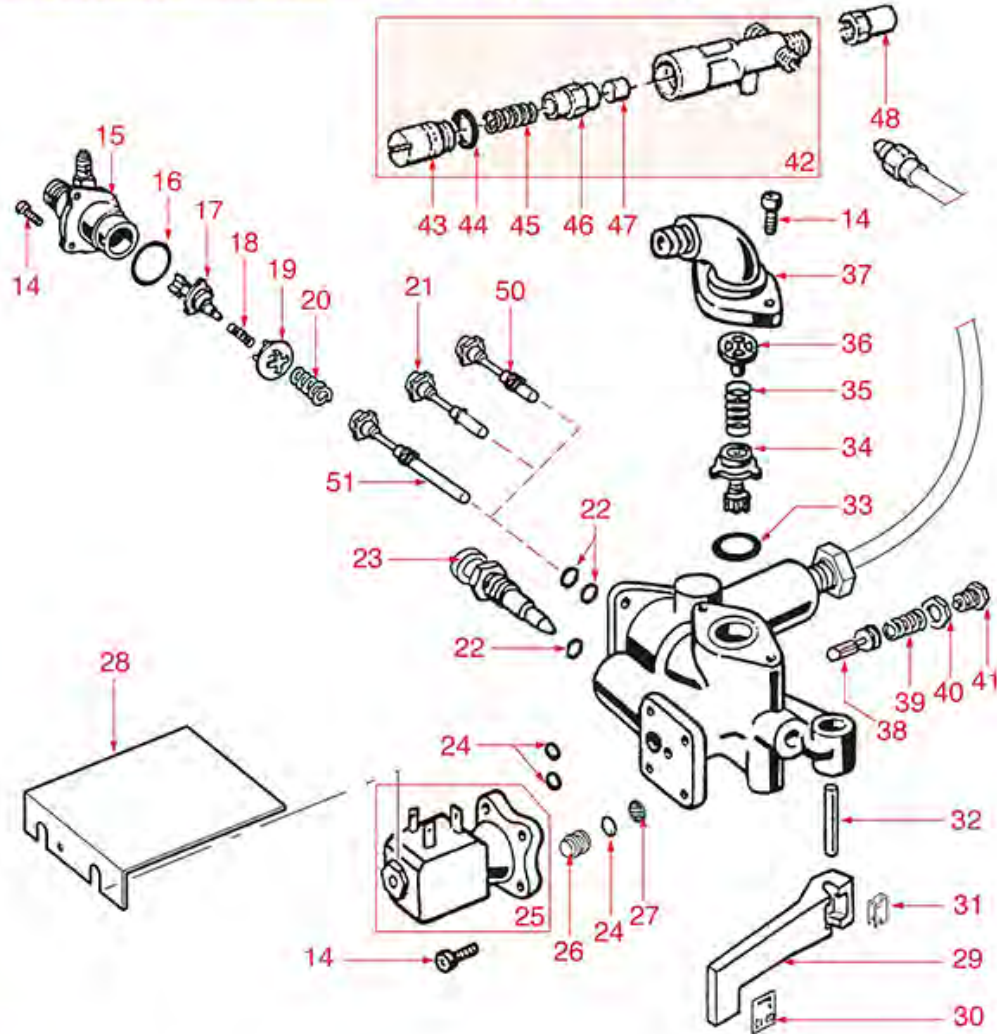

WATER INLET TAP E61-DUE-E91-E98

DUE - E91 - E92 - E97 - E98 - SMART - COMPACT - EXPRESS