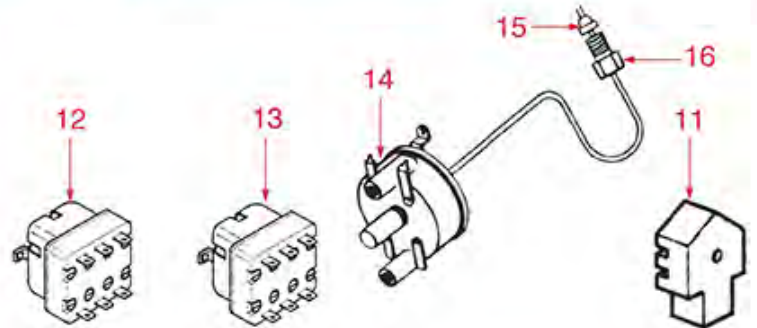

HEATING ELEMENTS

E61 - P4 - P6 - E64 - E66

E91 - E92 - E97 - E98 - DUE - SMART - EXPRESS

COMPACT

FAMILY

COMPACT 1GR

FAEMA

Position	LF code no.	Description
1	1755001	HEATING ELEMENT 2000W 230V
1	1755101	HEATING ELEMENT 1500W 220V
1	1755102	HEATING ELEMENT 1800W 220V
1	1755107	HEATING ELEMENT 2600W 220V
1	1755108	HEATING ELEMENT 3700W 220V
1	1755109	HEATING ELEMENT 5000W 220V
1	1755652	HEATING ELEMENT 1800W 110V
1	5038761	RESISTENZA 3500W 230V
2	1186179	PTFE FLAT GASKET ø 57x43x3 mm
2	1186606	FLAT CARBO GASKET ø 57x43x3 mm
2	1186623	PTFE FLAT GASKET ø 53x43x3 mm
3	1755079	HEATING ELEMENT 2440/2900W 220/240V
3	1755117	HEATING ELEMENT 3780/4500W 230/400V
3	1755118	HEATING ELEMENT 4500W 230/400V
3	1755119	HEATING ELEMENT 5715W 230/400V
4	1755115	HEATING ELEMENT 2500W 220V
4	1755116	HEATING ELEMENT 2400W 220V
4	1755653	HEATING ELEMENT 2400W 110V
5	1755035	HEATING ELEMENT 1000W 220V
5	1755656	HEATING ELEMENT 1000W 110V
6	1186352	O-RING 02050 EPDM
7	1186625	GASKET OR 03281 EPDM
8	1443400	CONTACT THERMOSTAT 107°C M4
9	1443401	CONTACT THERMOSTAT 135°C M4
10	1444206	CONTACT THERMOSTAT 145°C M4
11	1755034	HEAT ELEMENT PROTECTION
12	3444142	THREE-PHASE THERMOSTAT 150°C
13	1444509	THREE-PHASE THERMOSTAT 169°C
14	1444503	STIEBEL HEATING ELEMENT PROTECTION
15	1444504	THERMOSTAT STUFFING GLAND
16	1444505	STUFFING GLAND FITTING M10x1
30	1191001	COMPLETE METAL COUPLING
31	1191002	RUBBER COUPLING ø 41.5 mm
32	1191003	COMPLETE METAL COUPLING
33	1191005	RUBBER COUPLING ø 35 mm
34	1191004	COMPLETE METAL COUPLING
35	1755077	HEATING ELEMENT 1500W 220V
36	3443071	CONTACT THERMOSTAT 135°C M4