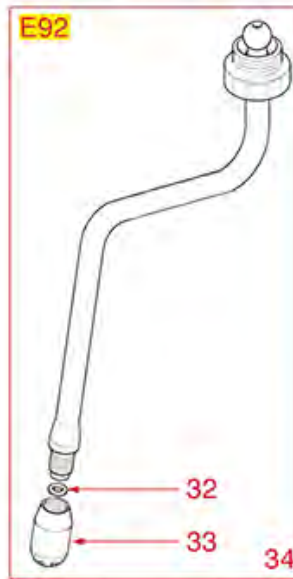

100 = (*) KIT