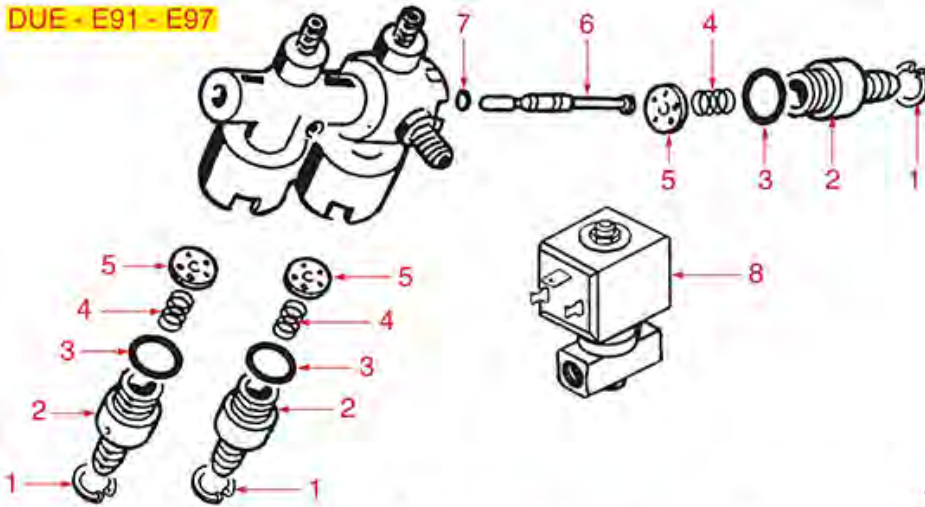

WATER INLET TAP STAR

FAEMA

Position	LF code no.	Description
1	1527306	PLASRIC TANK
2	1527307	LOWER TANK - PLASTIC
3	1349501	OUTLET FITTING
5	1186127	PTFE FLAT GASKET \varnothing 27x20x0.5 mm
6	1186319	WASHER FLAT BRASS \varnothing 13.9x8.3x1 mm
7	1250515	SPRING \varnothing 14x33 mm
8	1186131	GASKET HOLDER FOR TAP
9	1186312	EPDM FLAT GASKET \varnothing 15.5x7.5x4 mm
11	1250163	VALVE SPRING \varnothing 12x30 mm
12	1523418	NON-RETURN VALVE
13	1225011	INLET TAP LEVER
15	1120335	3-WAY SOLENOID VALVE PARKER 230V 50/60Hz
16	1455034	CYLINDER HEAD SCREW M4x10
18	1186611	O-RING 02025 RED SILICONE
18	1186612	O-RING 02025 VITON
21	1186755	O-RING 02018 VITON
23	1186438	O-RING GASKET 0132 EPDM
24	1523417	NON-RETURN VALVE
25	1250162	NON-RETURN VALVE SPRING \varnothing 6.5x20 mm
26	1250164	TAP SPRING GUIDE
27	1186619	COPPER FLAT GASKET \varnothing 18x14x1.5 mm
30	1186252	O-RING 0040-20 EPDM
32	1186128	CONICAL EPDM SEAL \varnothing 12x4x4 mm
34	1250160	PIN SPRING \varnothing 14x23 mm
40	1250161	TAP SPRING GUIDE
41	1349002	ELBOW FITTING \varnothing 1/4"M-1/4"M
42	1186129	GASKET FLAT NBR \varnothing 15/6x10 mm
43	1186319	WASHER FLAT BRASS \varnothing 13.9x8.3x1 mm
44	1324030	PIN FOR VALVE

AUTOMATIC WATER INLET TAP

DUE - E91 - E97

COMPACT

NO STOP

E64 - E66 - P4 - P6 - NO STOP

E64 - E66 - P4 - P6

E64 - E66 - P4 - P6

NO STOP