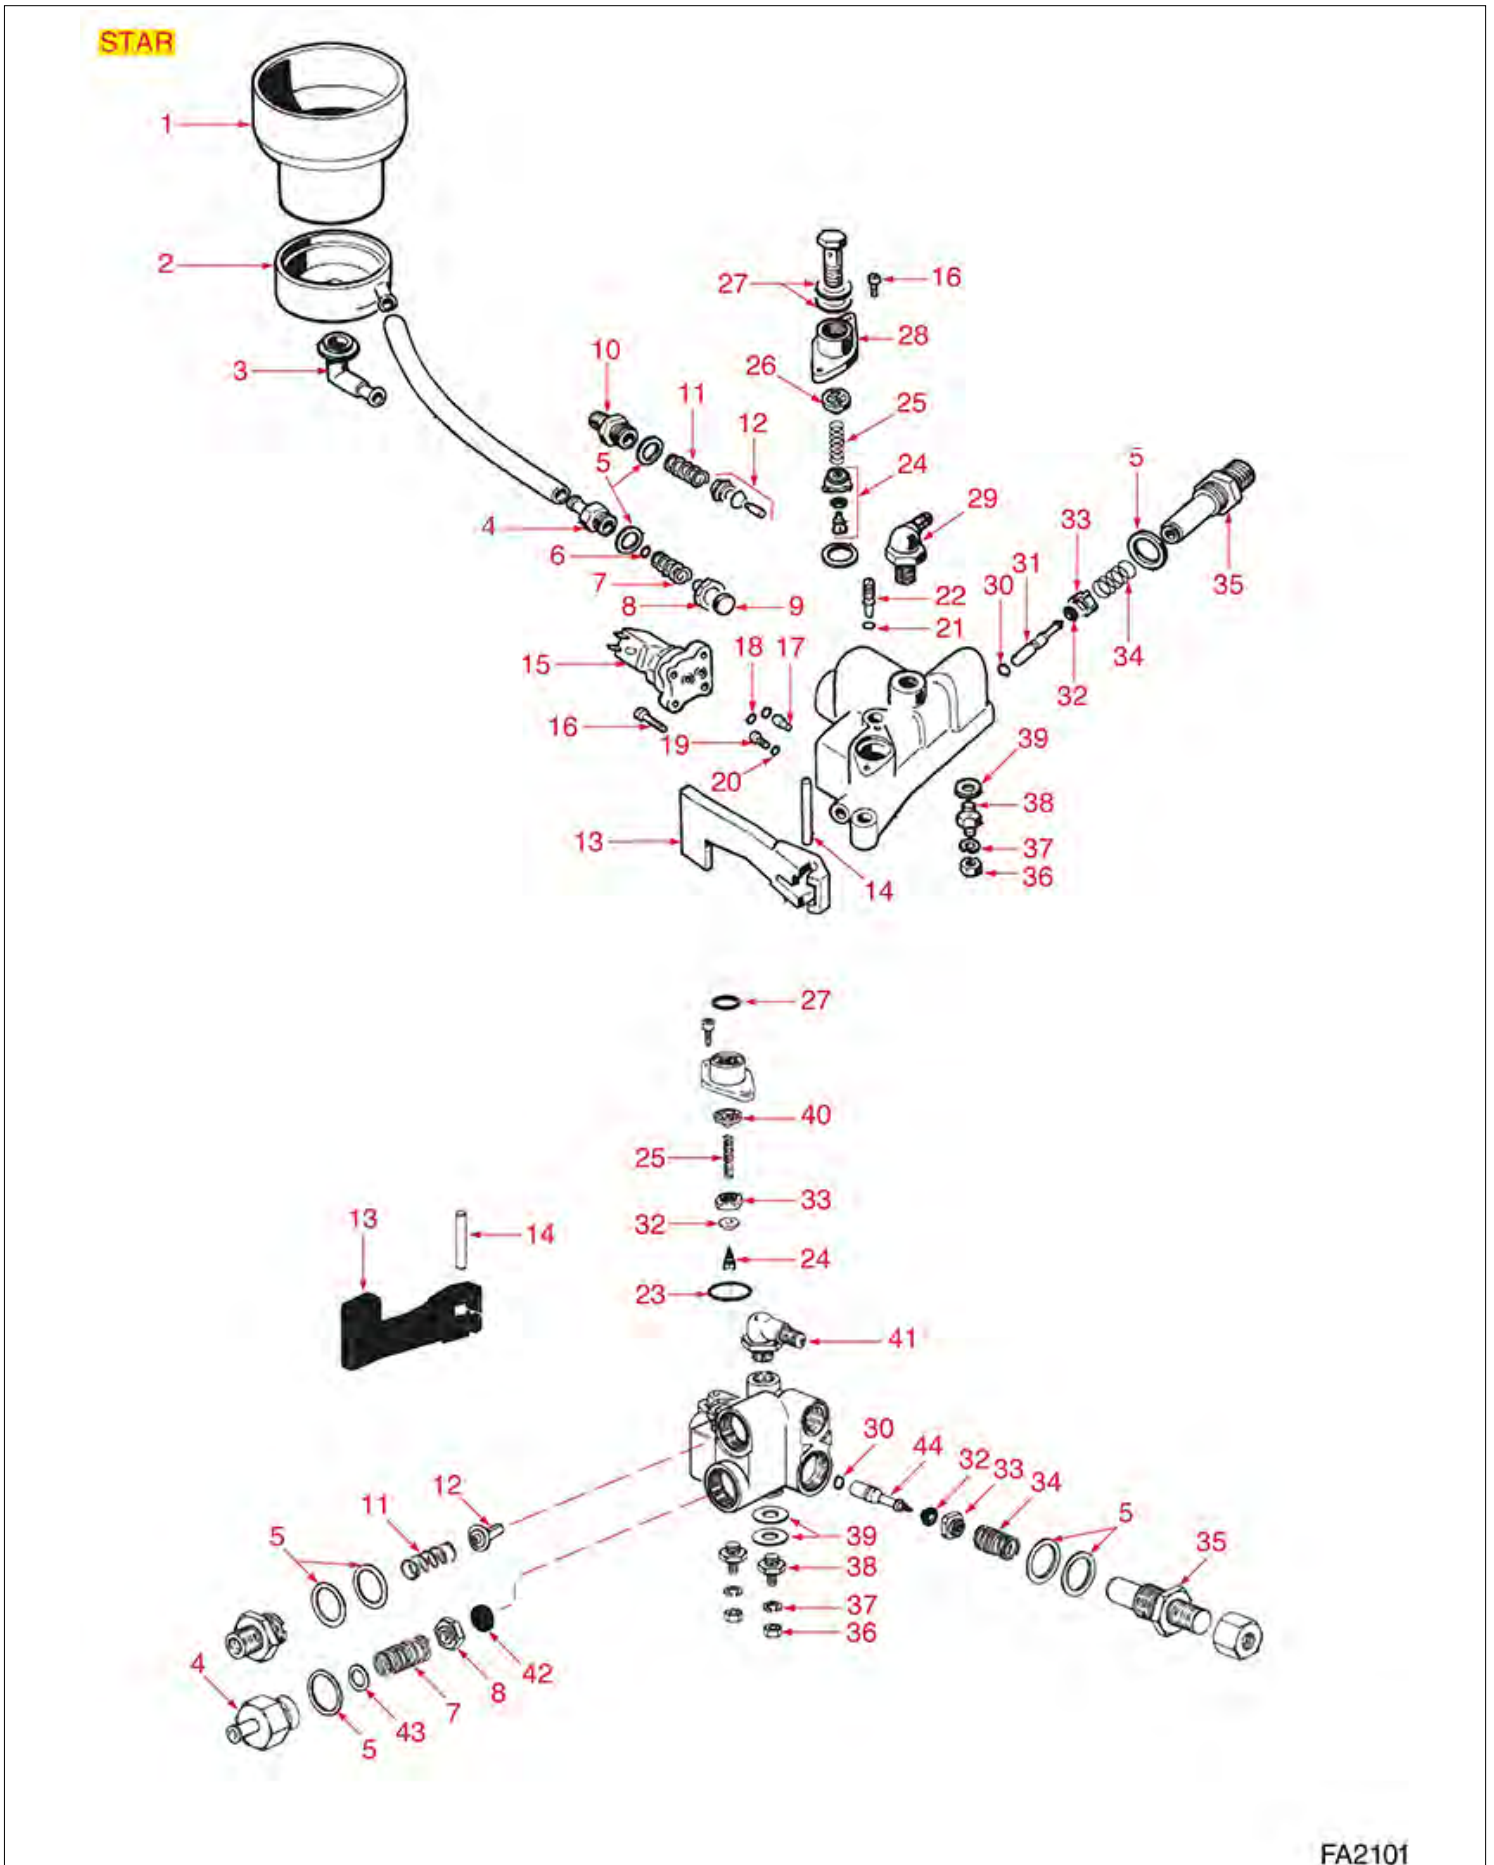

WATER INLET TAP STAR

FAEMA

Position	LF code no.	Description
1	1527306	PLASRIC TANK
2	1527307	LOWER TANK - PLASTIC
3	1349501	OUTLET FITTING
5	1186127	PTFE FLAT GASKET $\varnothing$ 27x20x0.5 mm
6	1186319	WASHER FLAT BRASS $\varnothing$ 13.9x8.3x1 mm
7	1250515	SPRING $\varnothing$ 14x33 mm
8	1186131	GASKET HOLDER FOR TAP
9	1186312	EPDM FLAT GASKET $\varnothing$ 15.5x7.5x4 mm
11	1250163	VALVE SPRING $\varnothing$ 12x30 mm
12	1523418	NON-RETURN VALVE
13	1225011	INLET TAP LEVER
15	1120335	3-WAY SOLENOID VALVE PARKER 230V 50/60Hz
16	1455034	CYLINDER HEAD SCREW M4x10
18	1186611	O-RING 02025 RED SILICONE
18	1186612	O-RING 02025 VITON
21	1186755	O-RING 02018 VITON
23	1186438	O-RING GASKET 0132 EPDM
24	1523417	NON-RETURN VALVE
25	1250162	NON-RETURN VALVE SPRING $\varnothing$ 6.5x20 mm
26	1250164	TAP SPRING GUIDE
27	1186619	COPPER FLAT GASKET $\varnothing$ 18x14x1.5 mm
30	1186252	O-RING 0040-20 EPDM
32	1186128	CONICAL EPDM SEAL $\varnothing$ 12x4x4 mm
34	1250160	PIN SPRING $\varnothing$ 14x23 mm
40	1250161	TAP SPRING GUIDE
41	1349002	ELBOW FITTING $\varnothing$ 1/4"M-1/4"M
42	1186129	GASKET FLAT NBR $\varnothing$ 15/6x10 mm
43	1186319	WASHER FLAT BRASS $\varnothing$ 13.9x8.3x1 mm
44	1324030	PIN FOR VALVE