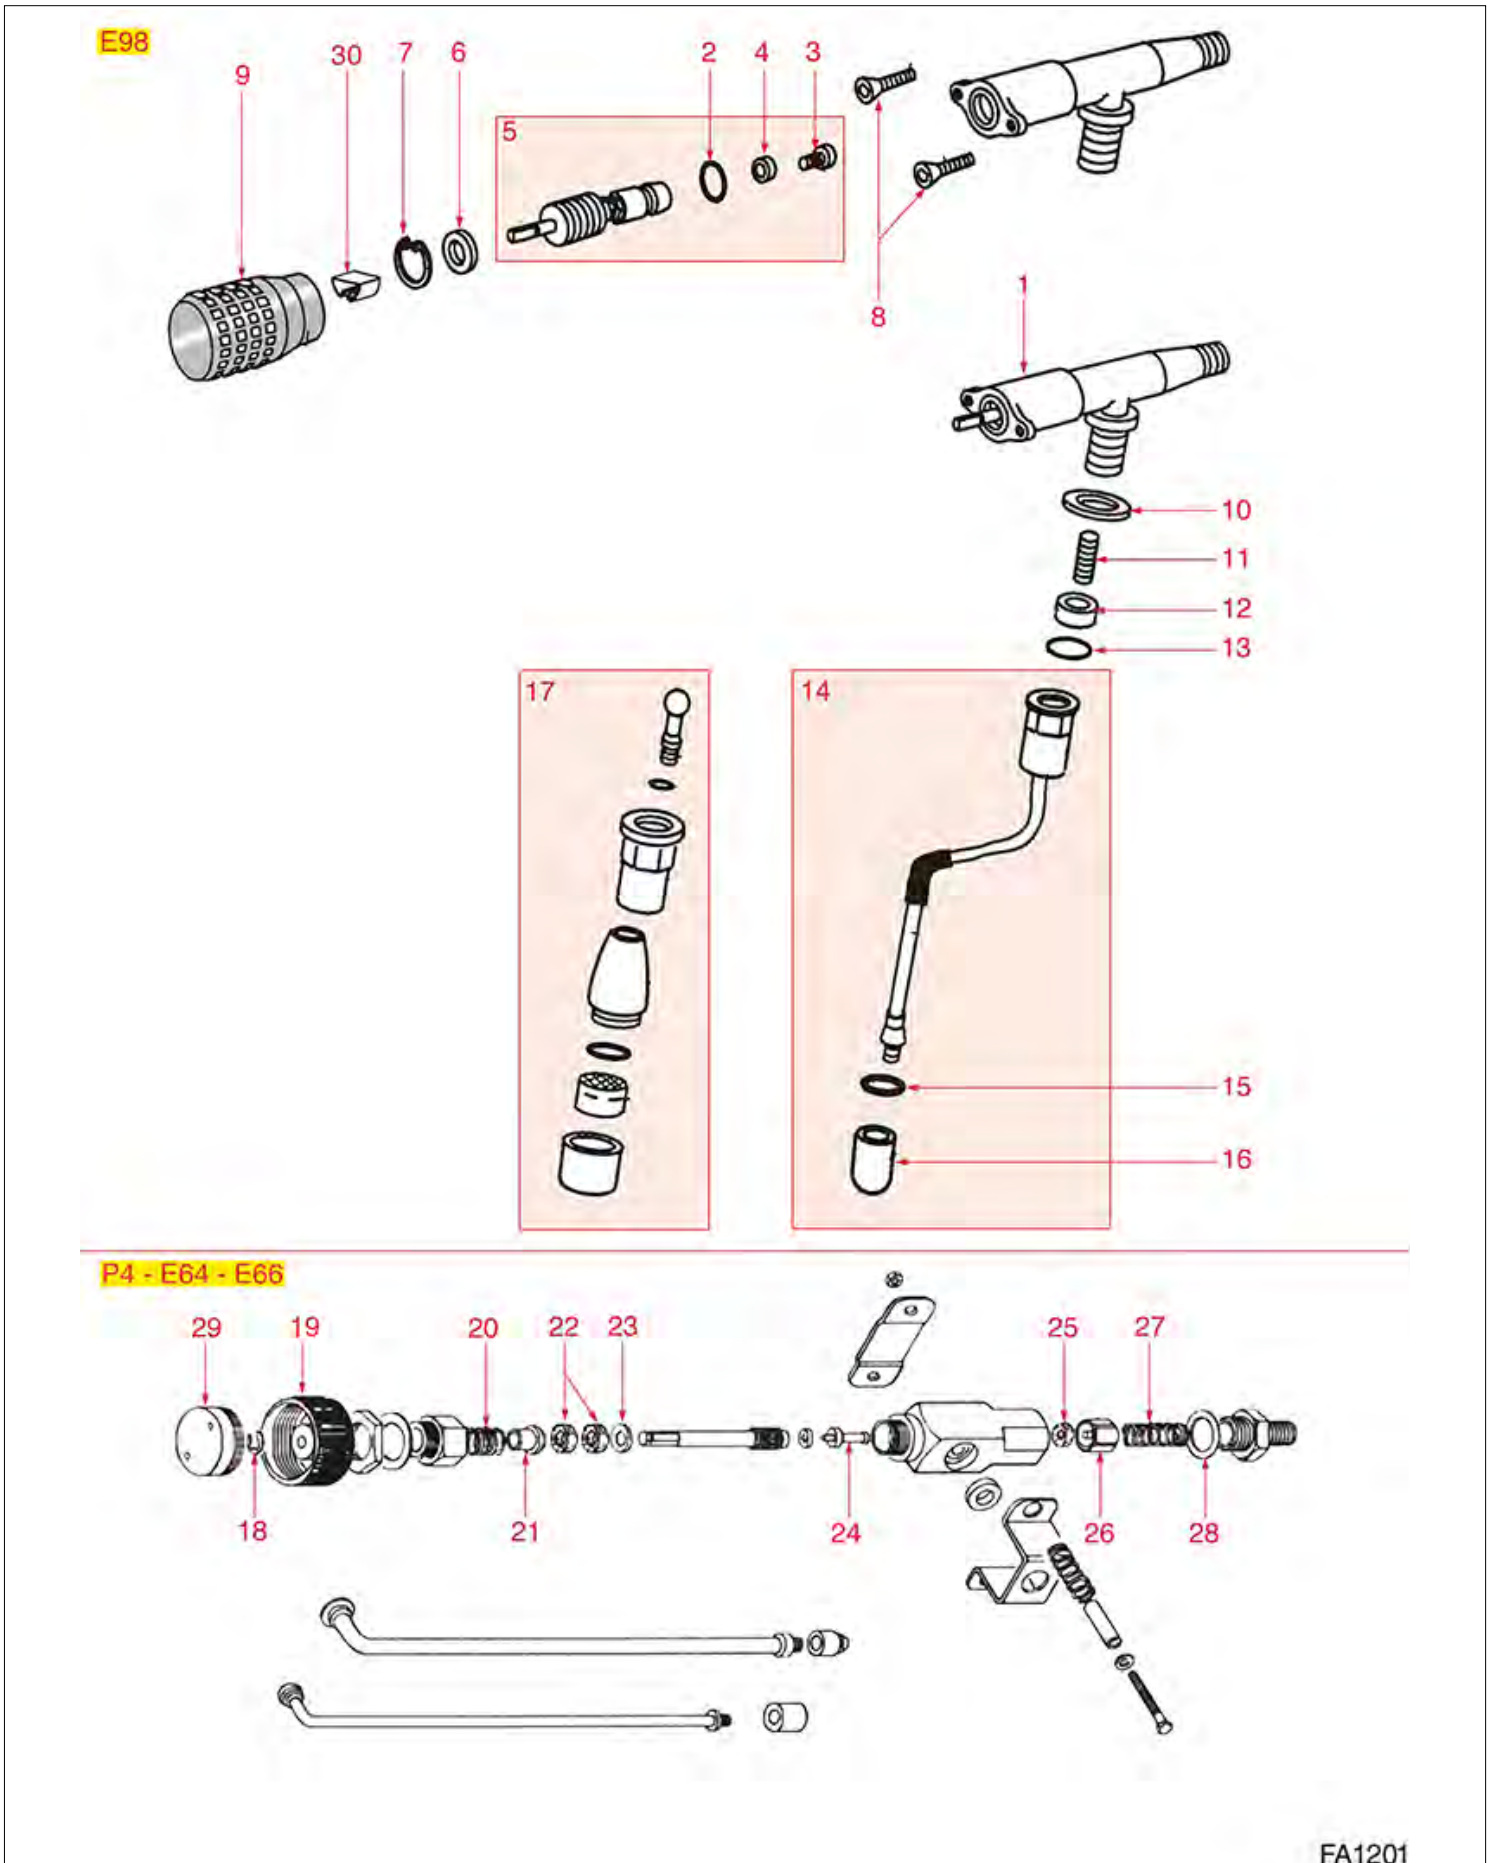

WATER-STEAM TAP E98-P4-E64-E66

FAEMA

Position	LF code no.	Description
1	1348316	WATER/STEAM TAP
2	1186236	O-RING 03043 VITON
2	1186318	O-RING 03043 EPDM
3	1184019	SCREW PIN FOR WATER/STEAM TAP
4	1186342	FLAT GASKET $\varnothing$ 11x3x4 mm EPDM
5	1348317	PIN TAP
9	1241554	WATER/STEAM TAP KNOB
10	1186394	ASBESTOS FREE FLAT GASKET $\varnothing$ 22x17x2 mm
11	1250226	TAP PIPE SPRING $\varnothing$ 11x24 mm
12	1186344	CONICAL PTFE SEAL $\varnothing$ 14.5x7x6 mm
13	1186346	O-RING 02043 EPDM
14	1449837	STEAM PIPE
15	1186121	PTFE FLAT GASKET $\varnothing$ 12x10x0.5 mm
16	1449043	NOZZLE FOR STEAM OUTLET
17	1449042	COMPLETE WATER PIPE
18	1348817	CIRCLIP RADIAL $\varnothing$ 4 mm
20	1250521	SPRING $\varnothing$ 15x17 mm
21	1186322	TAP ROD BUSHING
22	1186312	EPDM FLAT GASKET $\varnothing$ 15.5x7.5x4 mm
23	1186319	WASHER FLAT BRASS $\varnothing$ 13.9x8.3x1 mm
24	1324026	TAP SPINDLE
25	1186822	VITON FLAT GASKET $\varnothing$ 13x4x4 mm
25	5053833	FLAT GASKET VITON $\varnothing$ 13x4x4 mm NSF
26	1186122	GASKET HOLDER FOR TAP
27	1250157	TAP SPRING $\varnothing$ 12.5x30 mm
28	1186326	PTFE FLAT GASKET $\varnothing$ 22x16x2 mm
30	1241561	ELASTIC RING FOR KNOB