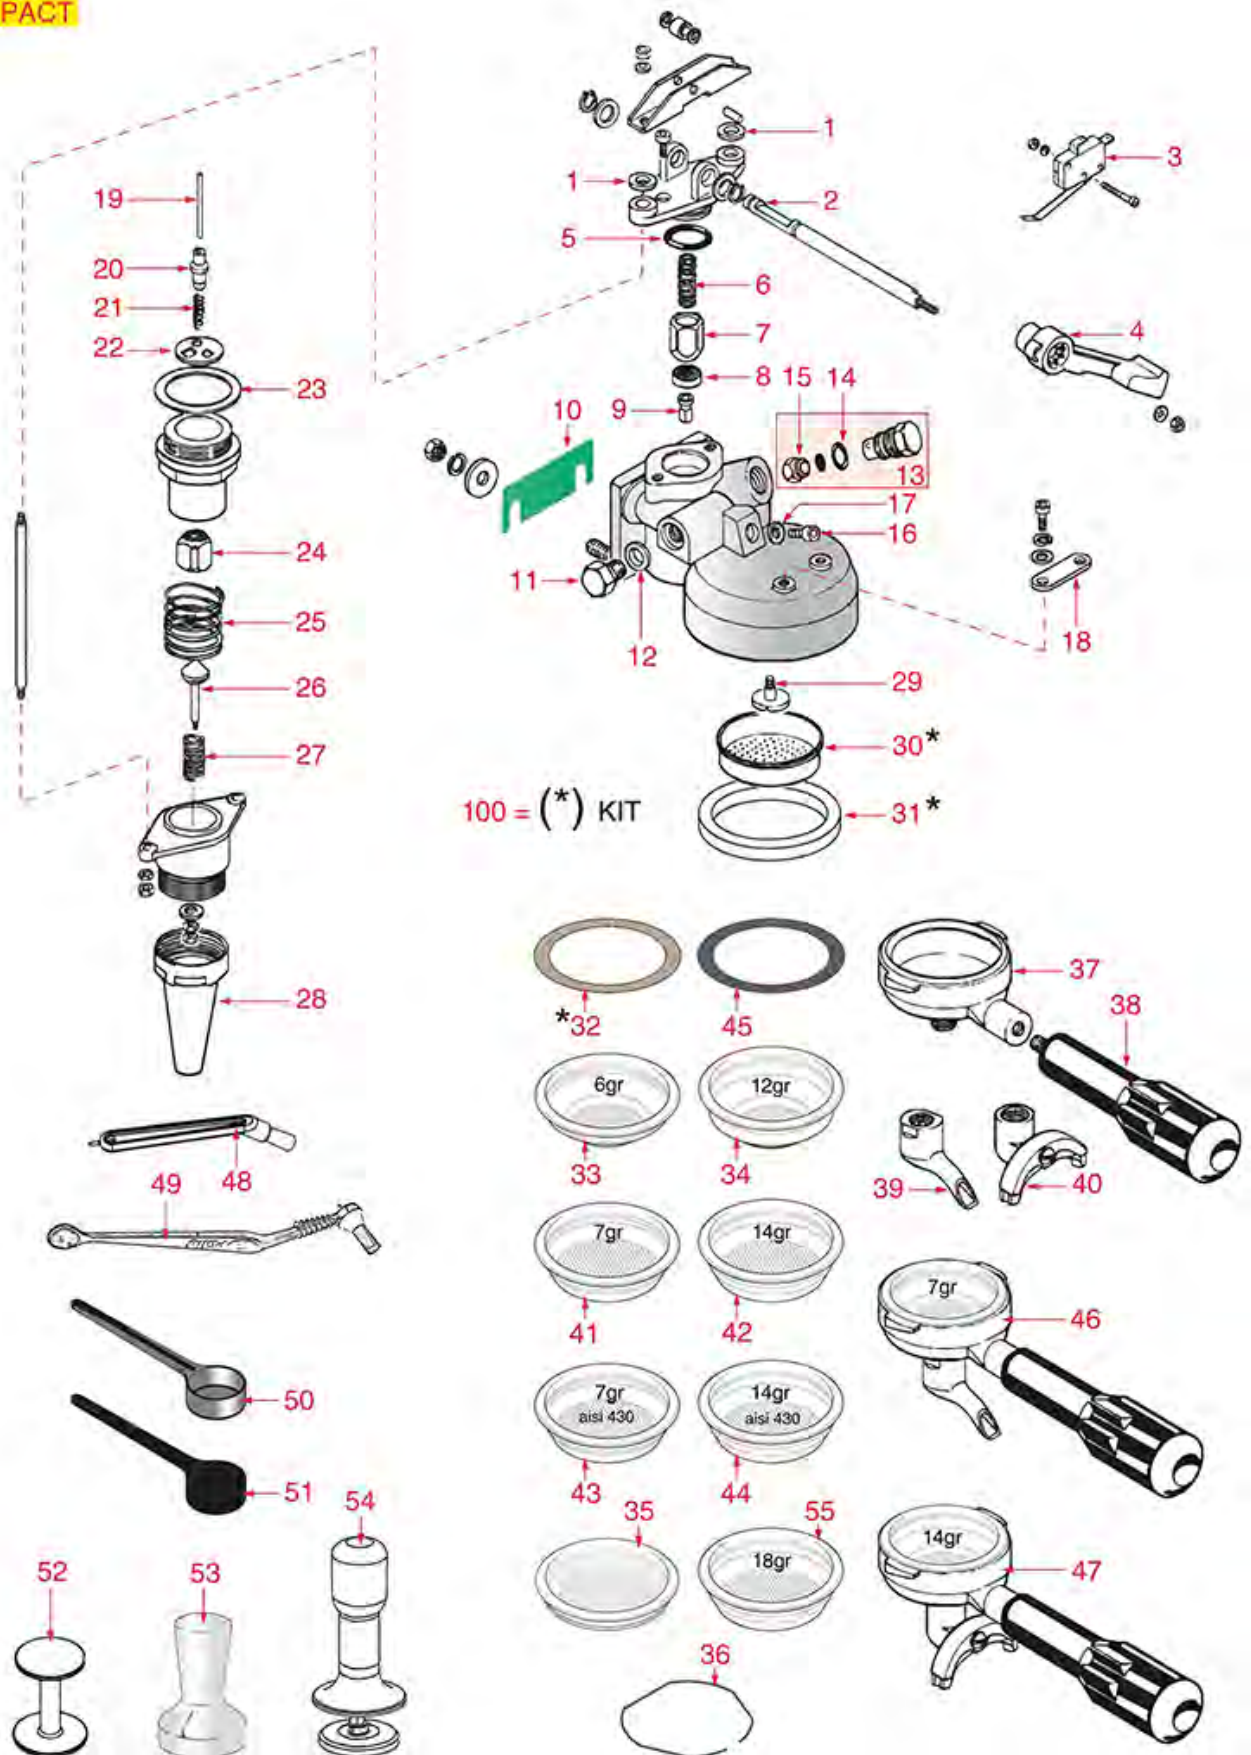

GROUP COMPACT-NO STOP OLD VERSION

COMPACT

FAEMA

Position	LF code no.	Description
1	1186312	EPDM FLAT GASKET ø 15.5x7.5x4 mm
3	1240816	MICROSWITCH FOR PUMP 13A 250V
5	1186438	O-RING GASKET 0132 EPDM
6	1250404	SPRING ø 11x31 mm
7	1523516	GASKET HOLDER BUSHING COMPACT
8	1186822	VITON FLAT GASKET ø 13x4x4 mm
8	5053833	FLAT GASKET VITON ø 13x4x4 mm NSF
9	1524067	DELIVERY VALVE PIN
12	1186437	ASBESTOS FREE FLAT GASKET ø 16x12x2 mm
13	1501532	PLUG COMPLETE WITH JET
14	1186255	O-RING 0109 EPDM
15	1501533	NOZZLE M10x1 HOLE ø 0.5 mm
16	1184804	CYLINDER HEAD SCREW M6x8
17	1186811	COPPER FLAT GASKET ø 10x6x1 mm
19	1324067	VALVE-PUSHING PIN ø 3x43 mm
21	1250403	INFUSION SPRING ø 7.5x27 mm
22	1250426	OUTLET SPRING GUIDE BUSHING
23	1186243	PTFE FLAT GASKET ø 42x34x0.5 mm
24	1523518	COMPLETE OUTLET VALVE E64/P4
25	1250405	DRAIN SPRING ø 37x48 mm
26	1324068	PIN FOR DELIVERY VALVE
27	1250515	SPRING ø 14x33 mm
28	1527502	DRAIN PIPE
29	1501565	GROUP SPRAY NOZZLE ø 21 mm M5x1
30	1081016	SHOWER SCREEN ø 60 mm
30	1081116	SHOWER SCREEN ø 60 mm
30	1081216	SHOWER SCREEN ø 60 mm
30	1081516	SHOWER ø 60 mm
31	1186721	FILTER HOLDER GASKET ø 74x57.5x8 mm
31	1186722	FILTER HOLDER GASKET ø 73x57x8 mm
31	1186723	FILTER HOLDER GASKET ø 73x57x8.5 mm
31	1186724	FILTER HOLDER GASKET ø 73x57x9 mm
31	5028118	GASKET FILTER HOLDER ø 74x58x8 mm
32	1190001	PAPER SHIM ø 73x59x0.8 mm
33	1160251	1 CUP FILTER 6 g
34	1160252	FILTER 2-CUP 12 g
35	1160339	BLIND FILTER
36	1250101	FILTER BLOCKING SPRING ø 1,00 mm INOX
37	1165022	FILTER HOLDER COFFEE MACHINES
38	1241504	FILTER HOLDER HANDLE M12
39	1022501	SINGLE SPOUT ø 3/8"
40	1022502	DOUBLE SPOUT ø 3/8"
41	1160335	1 CUP FILTER 7 g
42	1160337	FILTER 2-CUP 14 g
43	1160281	1-CUP FILTER 7 gr - BASIC QUALITY
44	1160282	FILTER 2-CUP 14 g - COST EFFECTIVE
45	1190002	RUBBER SHIM ø 73x59x1 mm EPDM
48	1384001	BRUSH FOR COFFEE SHOWER
49	1384003	BLACK SHOWER CLEANING BRUSH
50	1069002	STAINLESS STEEL MEASURING SPOON 20 ml
51	1069001	PLASTIC MEASURING SPOON 20 ml
52	1385002	NYLON COFFEE TAMPER ø 50/57 mm
53	1385053	ANODISED ALUMINUM TAMPER ø 58 mm
54	1385600	DYNAMOMETRIC MANUAL COFFEE TAMPER ø 57mm
54	1385602	TAMPER MANUAL DYNAMOMETRICAL ø 57 mm
55	1160345	2 CUPS FILTER 18 gr
100	1900006	SHOWER AND GROUP GASKET KIT