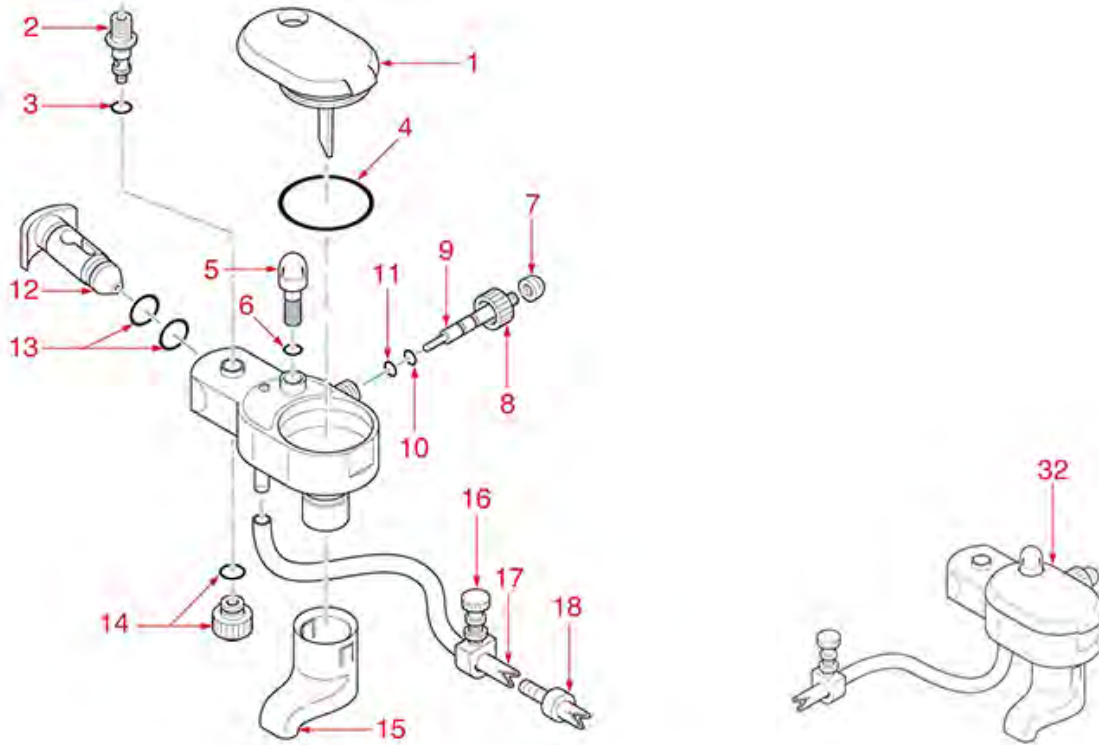

CAPPUCCINATORE

E92