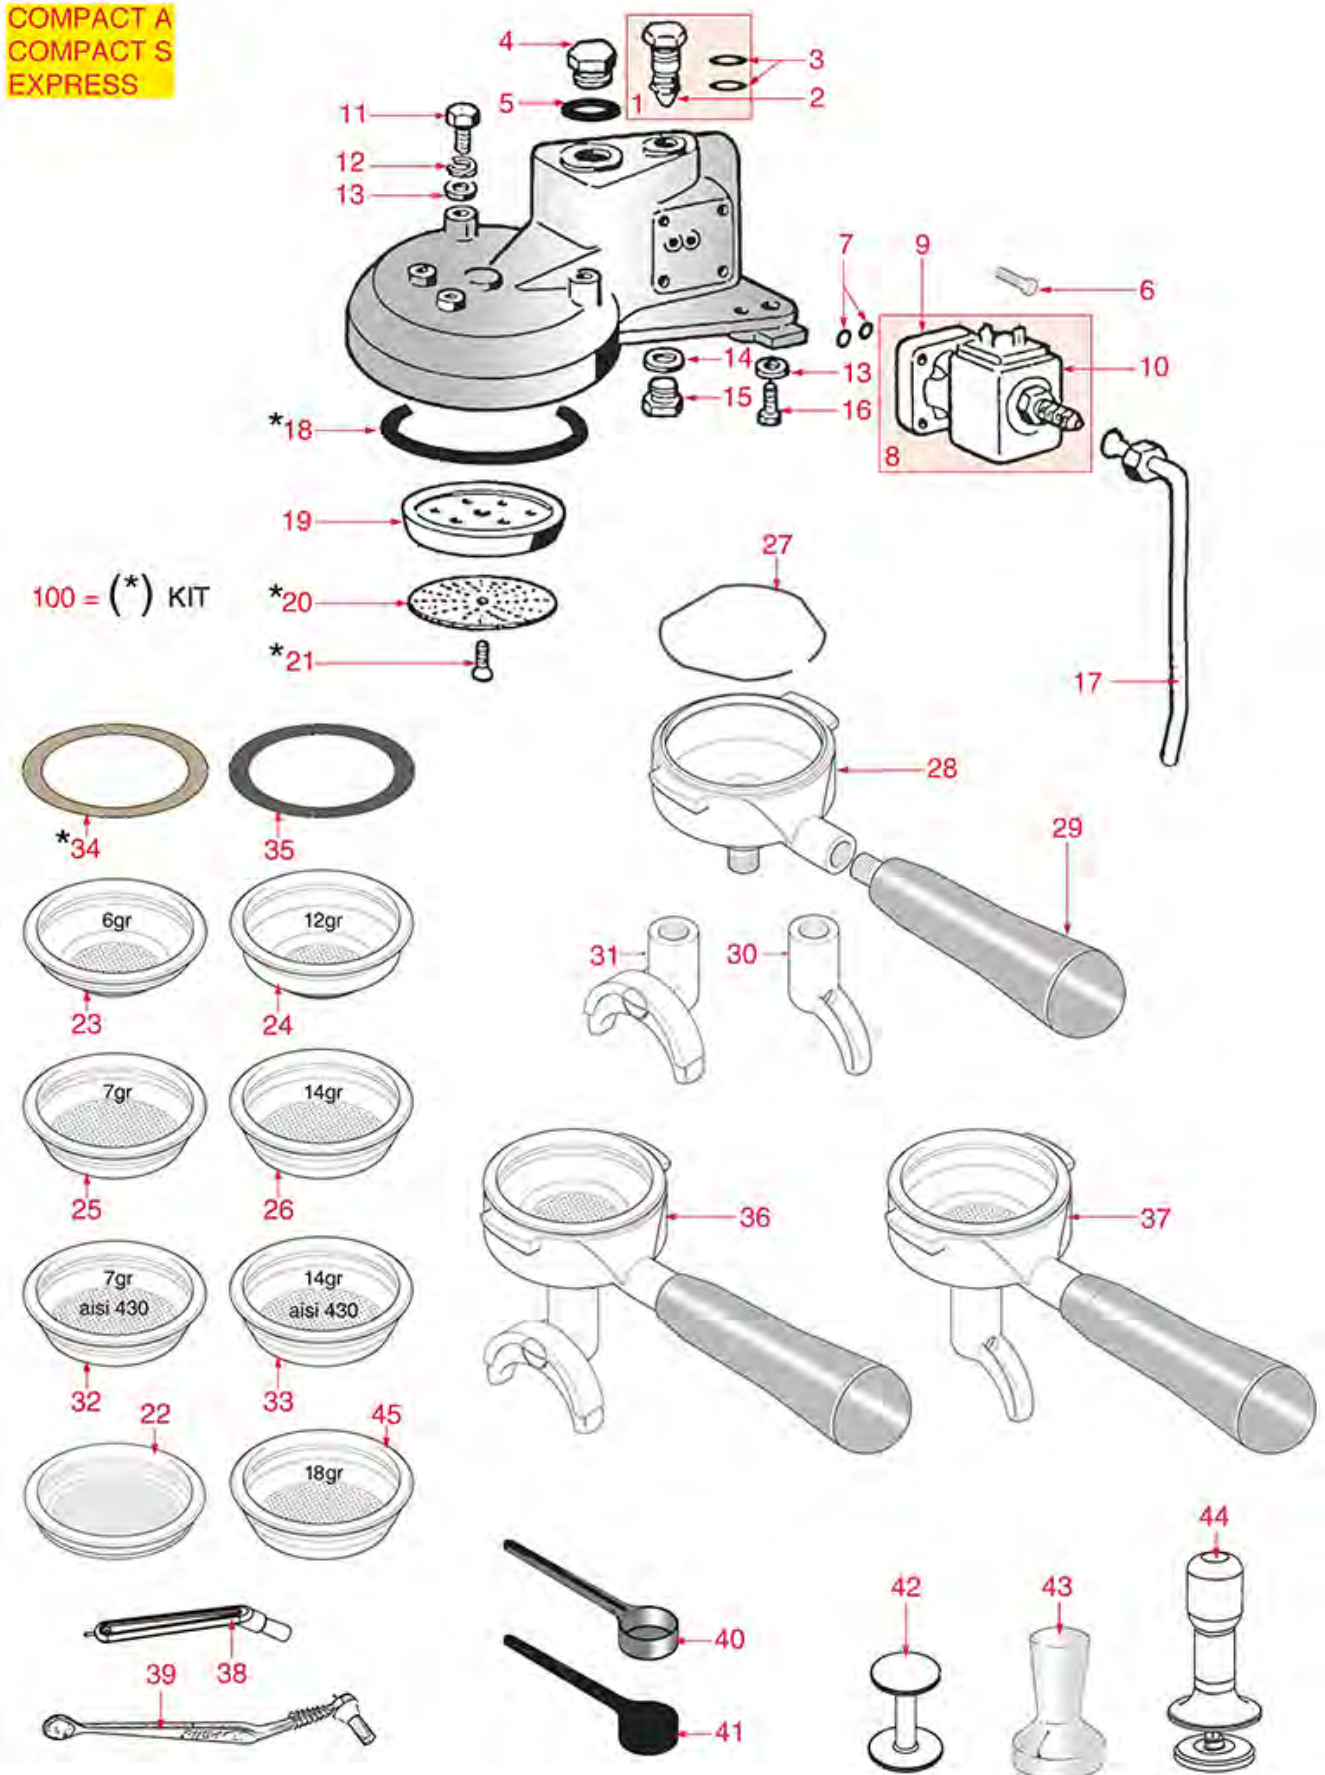

GROUP COMPACT-EXPRESS

**COMPACT A
COMPACT S
EXPRESS**

FAEMA

Position	LF code no.	Description
1	1501532	PLUG COMPLETE WITH JET
2	1501533	NOZZLE M10x1 HOLE $\varnothing$ 0.5 mm
3	1186255	O-RING 0109 EPDM
4	1439025	CAP $\varnothing$ 20 mm FOR BREW GROUP
5	1186248	PTFE FLAT GASKET $\varnothing$ 27x20x1 mm
6	1455034	CYLINDER HEAD SCREW M4x10
7	1186611	O-RING 02025 RED SILICONE
7	1186612	O-RING 02025 VITON
8	1120330	3-WAY SOLENOID VALVE LUCIFER 240V 50Hz
8	1120335	3-WAY SOLENOID VALVE PARKER 230V 50/60Hz
9	1120334	3-WAY MECHANICAL COMPONENT LUCIFER
9	1120339	3-WAY MECHANICAL COMPONENT PARKER
10	1120332	COIL LUCIFER/PARKER 220/240V 9W 50Hz
10	3120032	COIL PARKER ZB09 9W 220/240V 50/60Hz
11	1528009	HEXAGON HEAD SCREW M6x12
13	3528010	FLAT WASHER M6
14	1186240	PTFE FLAT GASKET $\varnothing$ 17x12x0.5 mm
15	1439024	CAP $\varnothing$ 12 mm FOR BREW GROUP
18	1186721	FILTER HOLDER GASKET $\varnothing$ 74x57.5x8 mm
18	1186722	FILTER HOLDER GASKET $\varnothing$ 73x57x8 mm
18	1186723	FILTER HOLDER GASKET $\varnothing$ 73x57x8.5 mm
18	5028118	GASKET FILTER HOLDER $\varnothing$ 74x58x8 mm
19	1081004	SHOWER HOLDER DIFFUSER
20	1081006	SHOWER SCREEN $\varnothing$ 51.5 mm
21	1528023	COUNTERSUNK FLAT HEAD SCREWS M5x16
22	1160339	BLIND FILTER
23	1160251	1 CUP FILTER 6 g
24	1160252	FILTER 2-CUP 12 g
25	1160335	1 CUP FILTER 7 g
26	1160337	FILTER 2-CUP 14 g
27	1250101	FILTER BLOCKING SPRING $\varnothing$ 1,00 mm INOX
28	1165022	FILTER HOLDER COFFEE MACHINES
29	1241504	FILTER HOLDER HANDLE M12
30	1022501	SINGLE SPOUT $\varnothing$ 3/8"
31	1022502	DOUBLE SPOUT $\varnothing$ 3/8"
32	1160281	1-CUP FILTER 7 gr - BASIC QUALITY
33	1160282	FILTER 2-CUP 14 g - COST EFFECTIVE
34	1190001	PAPER SHIM $\varnothing$ 73x59x0.8 mm
35	1190002	RUBBER SHIM $\varnothing$ 73x59x1 mm EPDM
36	5014054	FILTERHOLDER COMPLETE 2 CUPS FAEMA
37	5014055	FILTERHOLDER COMPLETE 1 CUP FAEMA
38	1384001	BRUSH FOR COFFEE SHOWER
39	1384003	BLACK SHOWER CLEANING BRUSH
40	1069002	STAINLESS STEEL MEASURING SPOON 20 ml
41	1069001	PLASTIC MEASURING SPOON 20 ml
42	1385002	NYLON COFFEE TAMPER $\varnothing$ 50/57 mm
43	1385053	ANODISED ALUMINUM TAMPER $\varnothing$ 58 mm
44	1385600	DYNAMOMETRIC MANUAL COFFEE TAMPER $\varnothing$ 57mm
44	1385602	TAMPER MANUAL DYNAMOMETRICAL $\varnothing$ 57 mm
45	1160345	2 CUPS FILTER 18 gr
100	1900007	SHOWER AND GROUP GASKET KIT