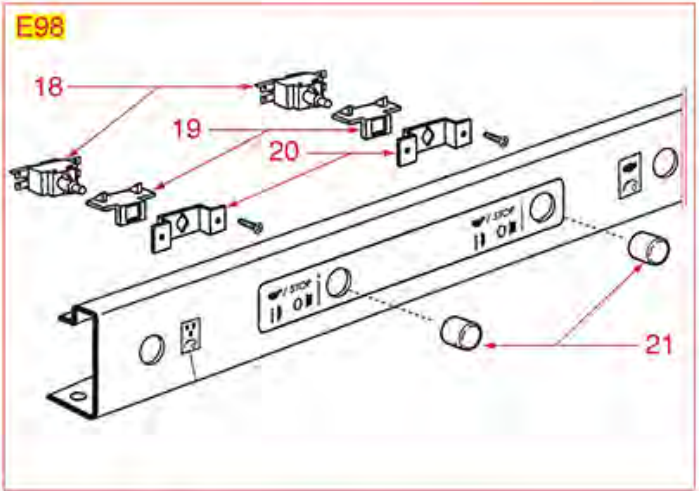

PUSH-BUTTONS E91-E98-DUE

FAEMA

Position	LF code no.	Description
2	1319044	PUSH-BUTTON PANEL MEMBRANE 1 BUTTON
3	1319028	BUTTON F.PUSH-BUTTON PANEL
10	1319025	PUSH-BUTTON PANEL BOARD 5 BUTTONS
14	1319038	PUSH-BUTTON PANEL BOARD 6 BUTTONS
18	1319053	BIPOLAR SWITCH 16A 250V
21	1319096	BUTTON F.PUSH-BUTTON PANEL
22	1319054	SWITCH BUTTON