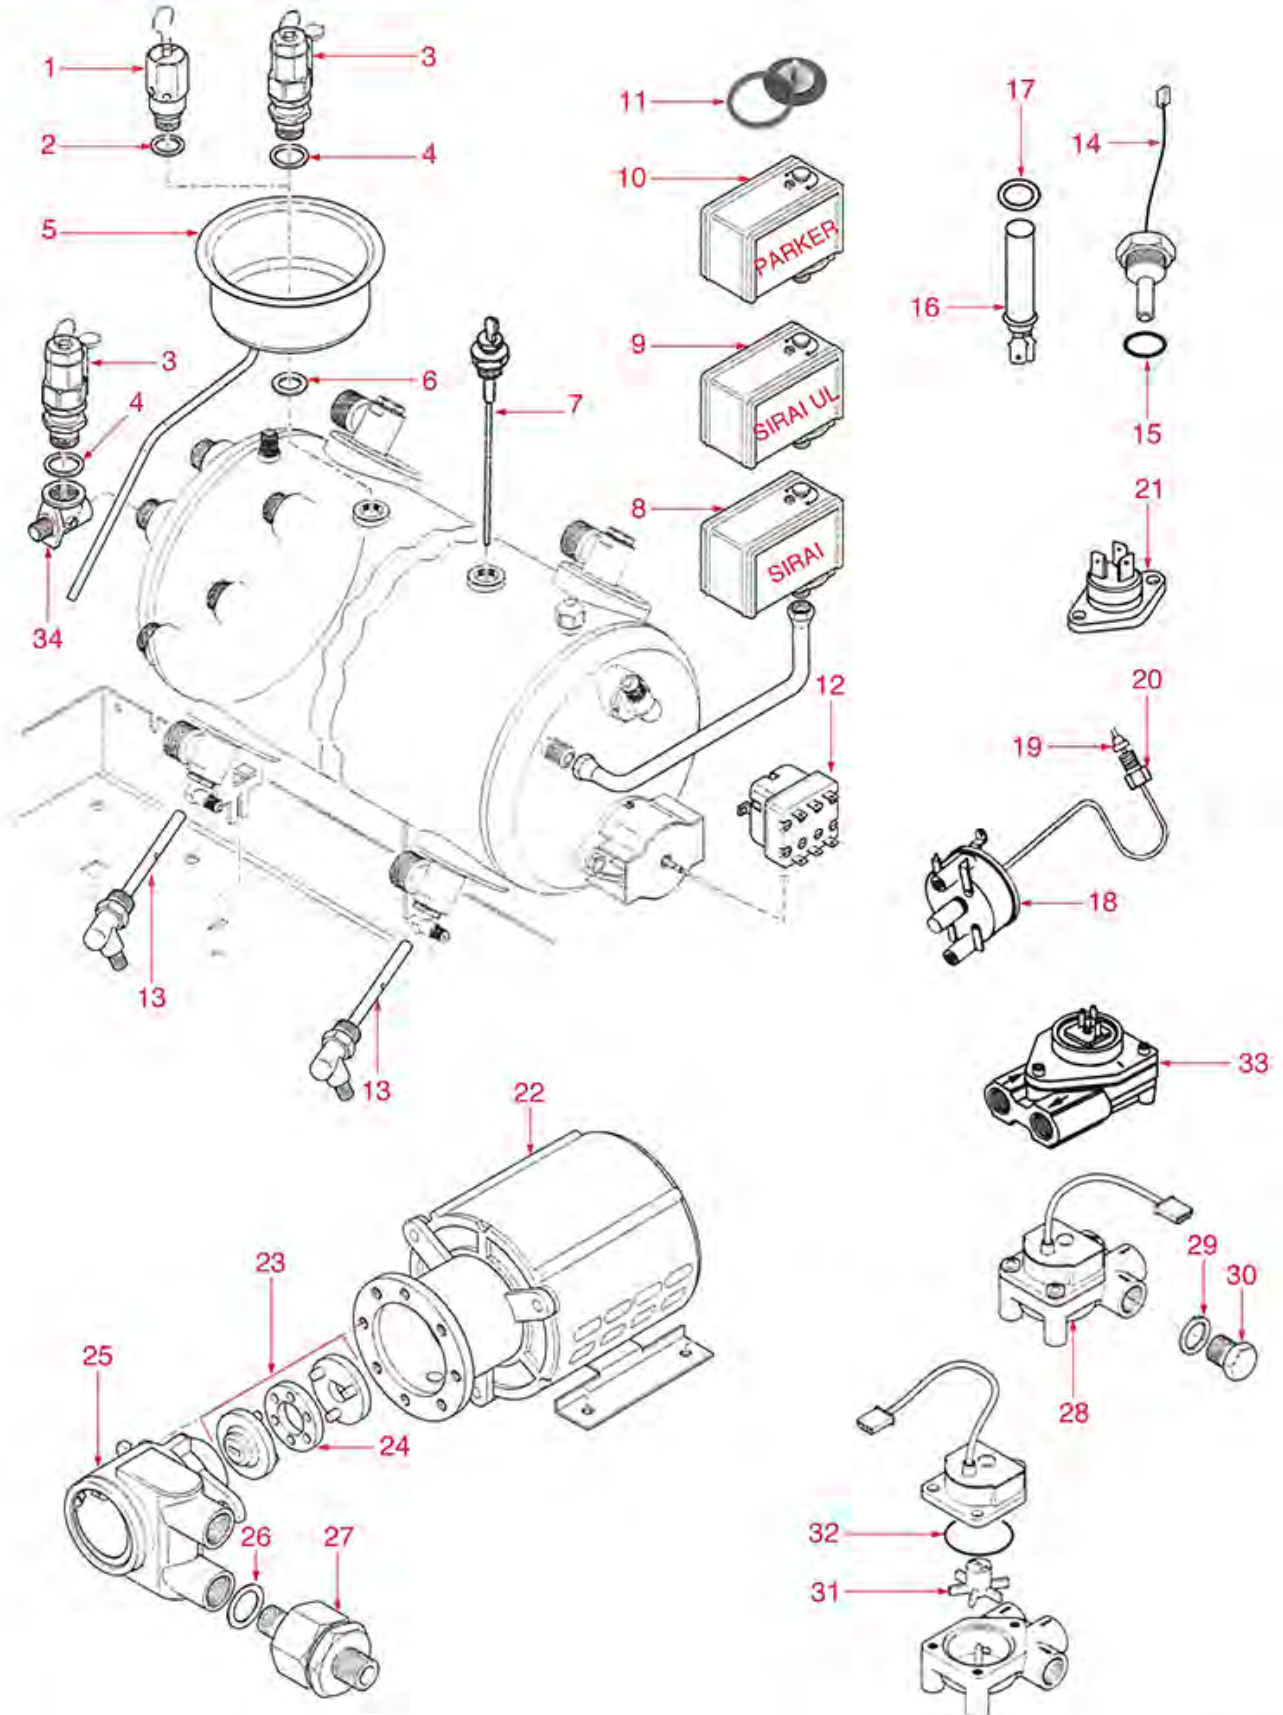

BOILER E91-E92-E97-E98-DUE-SMART

E91 - E92 - E97 - E98 - DUE - SMART

FAEMA

Position	LF code no.	Description
1	1515100	BOILER VALVE $\varnothing$ 3/8"M 1.8bar CE-PED
2	1186394	ASBESTOS FREE FLAT GASKET $\varnothing$ 22x17x2 mm
3	1515100	BOILER VALVE $\varnothing$ 3/8"M 1.8bar CE-PED
4	1186805	O-RING 0115 EPDM
6	1186619	COPPER FLAT GASKET $\varnothing$ 18x14x1.5 mm
7	1341750	LEVEL PROBE $\varnothing$ 1/4"M-125 mm
7	3341011	LEVEL PROBE $\varnothing$ 1/4"M-140 mm
8	1320531	PRESSURE SWITCH P302/6 3-POLES 30A
9	1320531	PRESSURE SWITCH P302/6 3-POLES 30A
10	1320541	PRESSURE SWITCH PARKER
11	1320533	MEMBRANE KIT FOR PRESSURE SWITCH
12	1444509	THREE-PHASE THERMOSTAT 169°C
12	3444142	THREE-PHASE THERMOSTAT 150°C
13	1449044	INJECTOR PIPE
13	1449217	INJECTOR PIPE
14	1444501	TEMPERATURE PROBE $\varnothing$ 1/2"M
15	1186823	COPPER FLAT GASKET $\varnothing$ 27x21.5x1 mm
16	1397030	BOILER TEMPERATURE PROBE
17	1186255	O-RING 0109 EPDM
18	1444503	STIEBEL HEATING ELEMENT PROTECTION
19	1444504	THERMOSTAT STUFFING GLAND
20	1444505	STUFFING GLAND FITTING M10x1
22	1240701	FLANGE MOTOR RPM 150W
22	1240711	FLANGE MOTOR FAEMA 170W
23	1191001	COMPLETE METAL COUPLING
23	1191003	COMPLETE METAL COUPLING
24	1191002	RUBBER COUPLING $\varnothing$ 41.5 mm
25	1330003	ROTARY VANE PUMP ROTOFLOW $\varnothing$ 3/8" NPT
25	1330011	ROTARY VANE PUMP PROCON $\varnothing$ 3/8" NPT
25	1330017	ROTARY VANE PUMP PROCON $\varnothing$ 3/8"
25	1330031	ROTARY VANE PUMP ROTOFLOW $\varnothing$ 3/8"
26	1186186	ROUND COPPER GASKET $\varnothing$ 23x17x3 mm
27	1160700	COUPLING WITH FILTER $\varnothing$ 3/8"M - 3/8"M
28	1455029	3 WAY VOLUMETRIC FLOWMETER GICAR
28	1455030	3 WAY VOLUMETRIC FLOWMETER GICAR
29	1186619	COPPER FLAT GASKET $\varnothing$ 18x14x1.5 mm
31	1455032	IMPELLER GICAR
32	1186631	O-RING 02112 VITON
33	1455067	VOLUMETRIC FLOWMETER GICAR