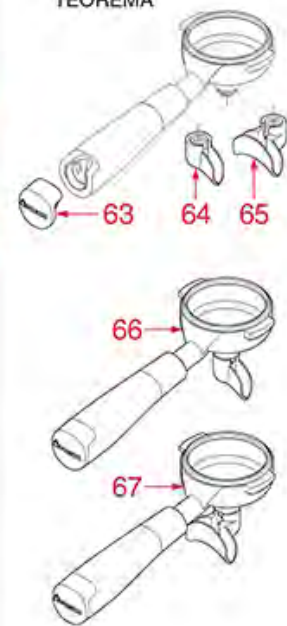

GROUP EMBLEMA-ENOVA-TEOREMA

EMBLEMA-ENOVA-TEOREMA

EMBLEMA

ENOVA

TEOREMA