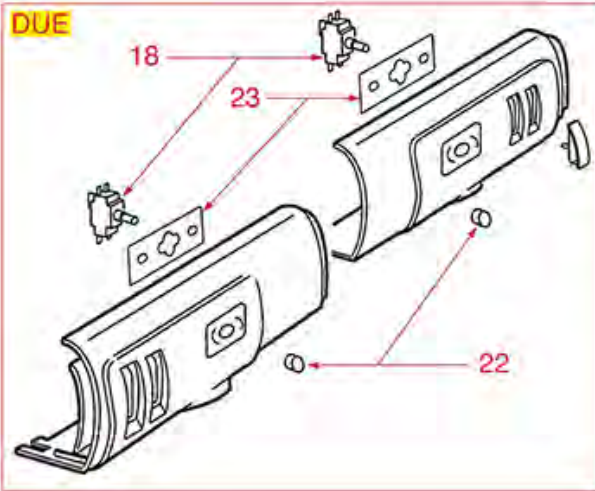

PUSH-BUTTONS E91-E98-DUE

FAEMA

Position	LF code no.	Description
2	1319044	PUSH-BUTTON PANEL MEMBRANE 1 BUTTON
3	1319028	BUTTON F.PUSH-BUTTON PANEL
10	1319025	PUSH-BUTTON PANEL BOARD 5 BUTTONS
14	1319038	PUSH-BUTTON PANEL BOARD 6 BUTTONS
18	1319053	BIPOLAR SWITCH 16A 250V
21	1319096	BUTTON F.PUSH-BUTTON PANEL
22	1319054	SWITCH BUTTON