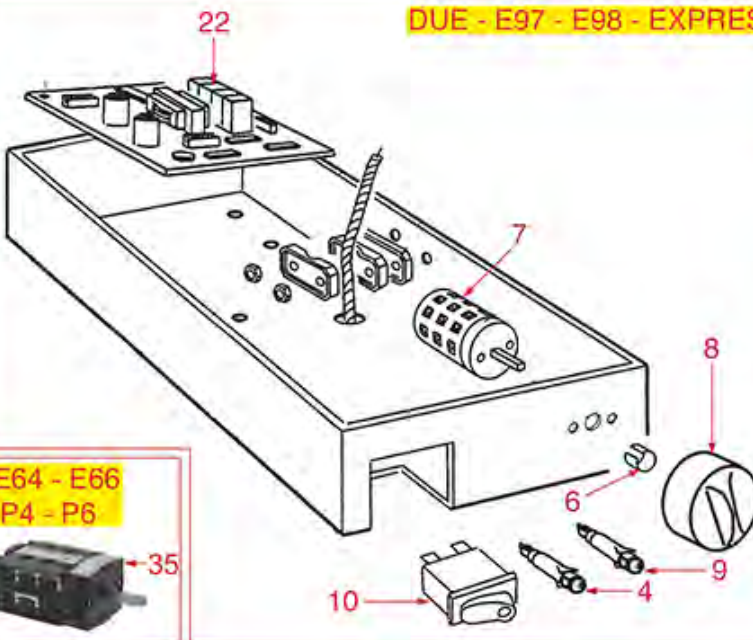

ELECTRICAL PARTS

E91

COMPACT

E92

DUE - E97 - E98 - EXPRESS

**E64 - E66
P4 - P6**

E61 - E98 COMPACT

Positions without LF code no.: upon request

FAEMA

Position	LF code no.	Description
1	1057004	SELECTOR SWITCH 0-2 POSITIONS 20A 600V
2	1319052	BIPOLAR SWITCH 16A 250V
3	1241317	SWITCH BUTTON F.CUP WARMER
4	1221111	RED INDICATOR LAMP 220V
4	1221112	GREEN INDICATOR LAMP 250V
5	1241318	SELECTOR SWITCH KNOB
6	3241084	ELASTIC RING FOR KNOB
7	1057004	SELECTOR SWITCH 0-2 POSITIONS 20A 600V
8	1241033	SELECTOR SWITCH KNOB ø 40 mm
9	3221101	GREEN INDICATOR LAMP 230V
12	3059014	SELECTOR SWITCH 0-1 POSITIONS 20A 500V
13	1241542	KNOB SELECTOR SWITCH BLACK ø 33 mm
14	1319097	SWITCH BUTTON
15	1319098	BIPOLAR SWITCH 16A 250V
16	1319503	PUSH-BUTTON PANEL MEMBRANE 6 BUTTONS
17	1319020	PUSH-BUTTON PANEL MEMBRANE 6 BUTTONS
18	1319022	PUSH-BUTTON PANEL MEMBRANE 6 BUTTONS
19	1319051	PUSH-BUTTON PANEL MEMBRANE 6 BUTTONS
20	1319501	PUSH-BUTTON PANEL MEMBRANE 6 BUTTONS
21	1319502	PUSH-BUTTON PANEL MEMBRANE 8 BUTTONS
22	1390001	LEVEL ELECTRONIC BOARD
30	1739002	TOROIDAL TRANSFORMER 240V 50/60Hz
31	5038008	PUSH-BUTTON PANEL MEMBRANE 5 BUTTONS
32	5030573	PUSH-BUTTON PANEL MEMBRANE 6 BUTTONS
33	5058250	PUSH-BUTTON PANEL 5 BUTTONS
34	1319384	DIAPHRAGM FOR 6-BUTTON PANEL
35	1319021	SELECTOR SWITCH 0-2 POSITIONS 16A 690V