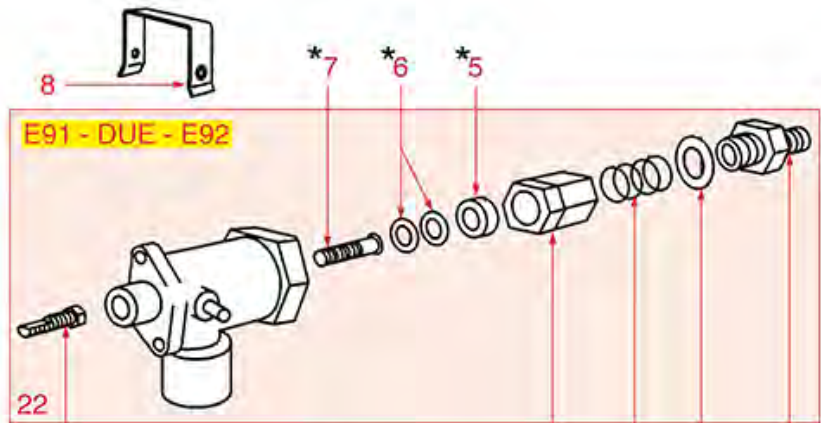

WATER STEAM TAP E91-E92-DUE

E91 - E92 - DUE