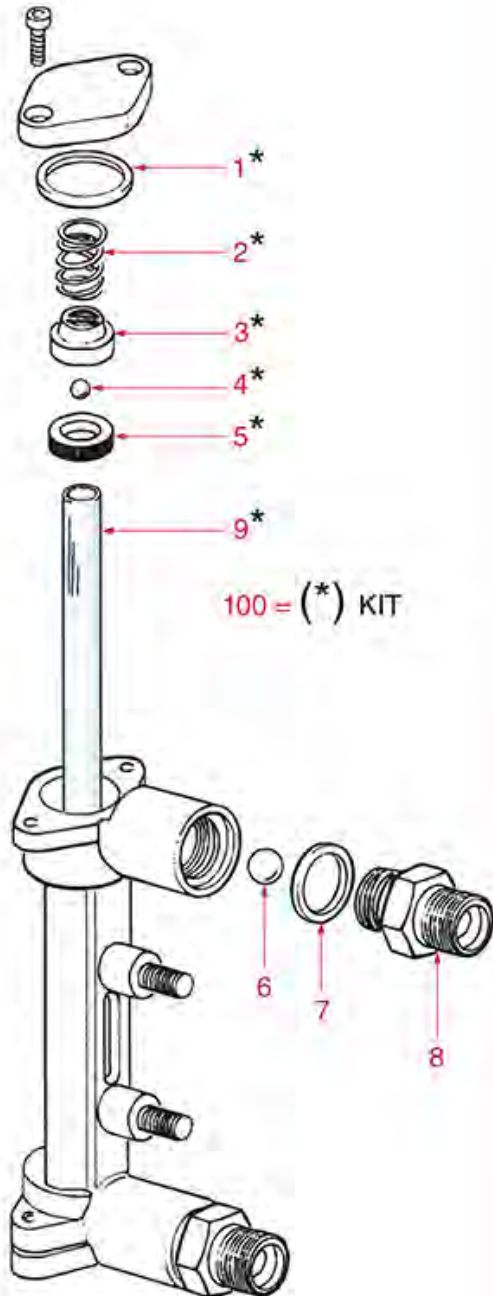

LEVEL GAUGE P4-P6-E64-E66-NOSTOP-STAR

P4 - P6 - E64 - E66