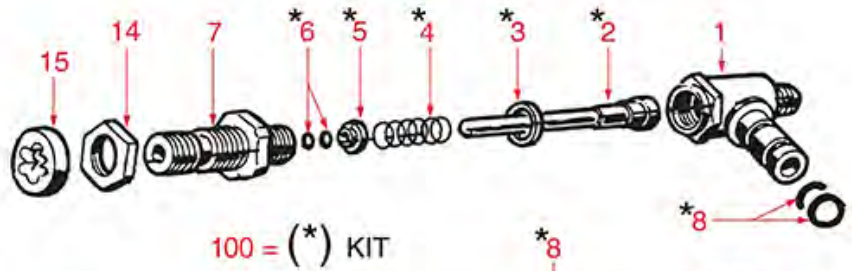

TAP E97-COMPACT-STAR-EXPRESS

E97 - EXPRESS - COMPACT - STAR

E97 - EXPRESS

STAR

COMPACT

COMPACT

FAEMA

Position	LF code no.	Description
1	1348319	HOUSING TAP
2	1324066	WATER/STEAM TAP PIN
3	1186394	ASBESTOS FREE FLAT GASKET \varnothing 22x17x2 mm
4	1250415	TAP SPRING \varnothing 10x32 mm
5	1186244	SPRING BUSHING
6	1186611	O-RING 02025 RED SILICONE
6	1186612	O-RING 02025 VITON
7	1349471	TAP PIN
8	1186236	O-RING 03043 VITON
9	1250417	SWIVEL SPRING \varnothing 26x14 mm
10	1528130	BRASS WASHER FLAT \varnothing 26x16.5x1 mm
11	1348320	CIRCLIP E-16
12	3243009	O-RING GASKET 0106 EPDM
13	3243139	O-RING 02025 EPDM
14	1349504	NUT \varnothing 1/2" KEY 25x6 mm
18	3389013	STAINLESS STEEL PIN \varnothing 2x12 mm
19	1241360	KNOB RING NUT
23	1241356	WATER/STEAM TAP KNOB
24	1241350	KNOB RING NUT
25	1241357	WATER CAP FOR KNOB
25	1241358	STEAM CAP FOR KNOB
26	1241042	WATER TAP KNOB
27	1241552	STEAM TAP KNOB
28	1449849	STEAM PIPE COMPLETE
29	1449362	COMPLETE WATER PIPE
30	1449843	STEAM PIPE COMPLETE
31	1449844	STEAM PIPE COMPLETE
33	1186121	PTFE FLAT GASKET \varnothing 12x10x0.5 mm
34	1449043	NOZZLE FOR STEAM OUTLET
35	1449046	COMPLETE WATER PIPE
100	1910008	WATER/STEAM TAP REPAIR KIT