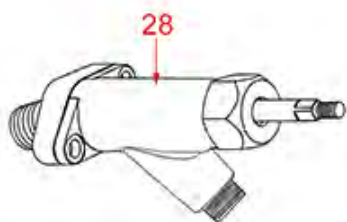

WATER-STEAM TAP E61

E61

FAEMA

Position	LF code no.	Description
1	1241461	WATER/STEAM TAP KNOB
3	1250521	SPRING $\varnothing$ 15x17 mm
4	1186322	TAP ROD BUSHING
5	1186312	EPDM FLAT GASKET $\varnothing$ 15.5x7.5x4 mm
6	1186319	WASHER FLAT BRASS $\varnothing$ 13.9x8.3x1 mm
7	1324086	TAP HANDLE SPINDLE
8	3528238	FLAT WASHER M4
9	1324026	TAP SPINDLE
10	1184010	LOW CYLINDER HEAD SCREW M6x10
11	1186311	NBR FLAT GASKET $\varnothing$ 13x4x4 mm
11	1186822	VITON FLAT GASKET $\varnothing$ 13x4x4 mm
11	5053833	FLAT GASKET VITON $\varnothing$ 13x4x4 mm NSF
12	1186122	GASKET HOLDER FOR TAP
13	1250157	TAP SPRING $\varnothing$ 12.5x30 mm
14	3186181	O-RING 03068 EPDM
18	1349351	NUT $\varnothing$ 3/8" F H5 KEY 24 mm
19	1348845	STEAM TAP E61
20	1449842	STEAM PIPE COMPLETE
21	1449841	STEAM PIPE COMPLETE
22	1449040	STAINLESS STEEL STEAM PIPE COMPL. $\varnothing$ 10mm
23	1449056	NOZZLE FOR STEAM OUTLET
26	1348057	STEAM TAP
27	1348842	STEAM TAP ASSY
28	1348847	STEAM TAP E61
100	1910006	WATER/STEAM TAP REPAIR KIT