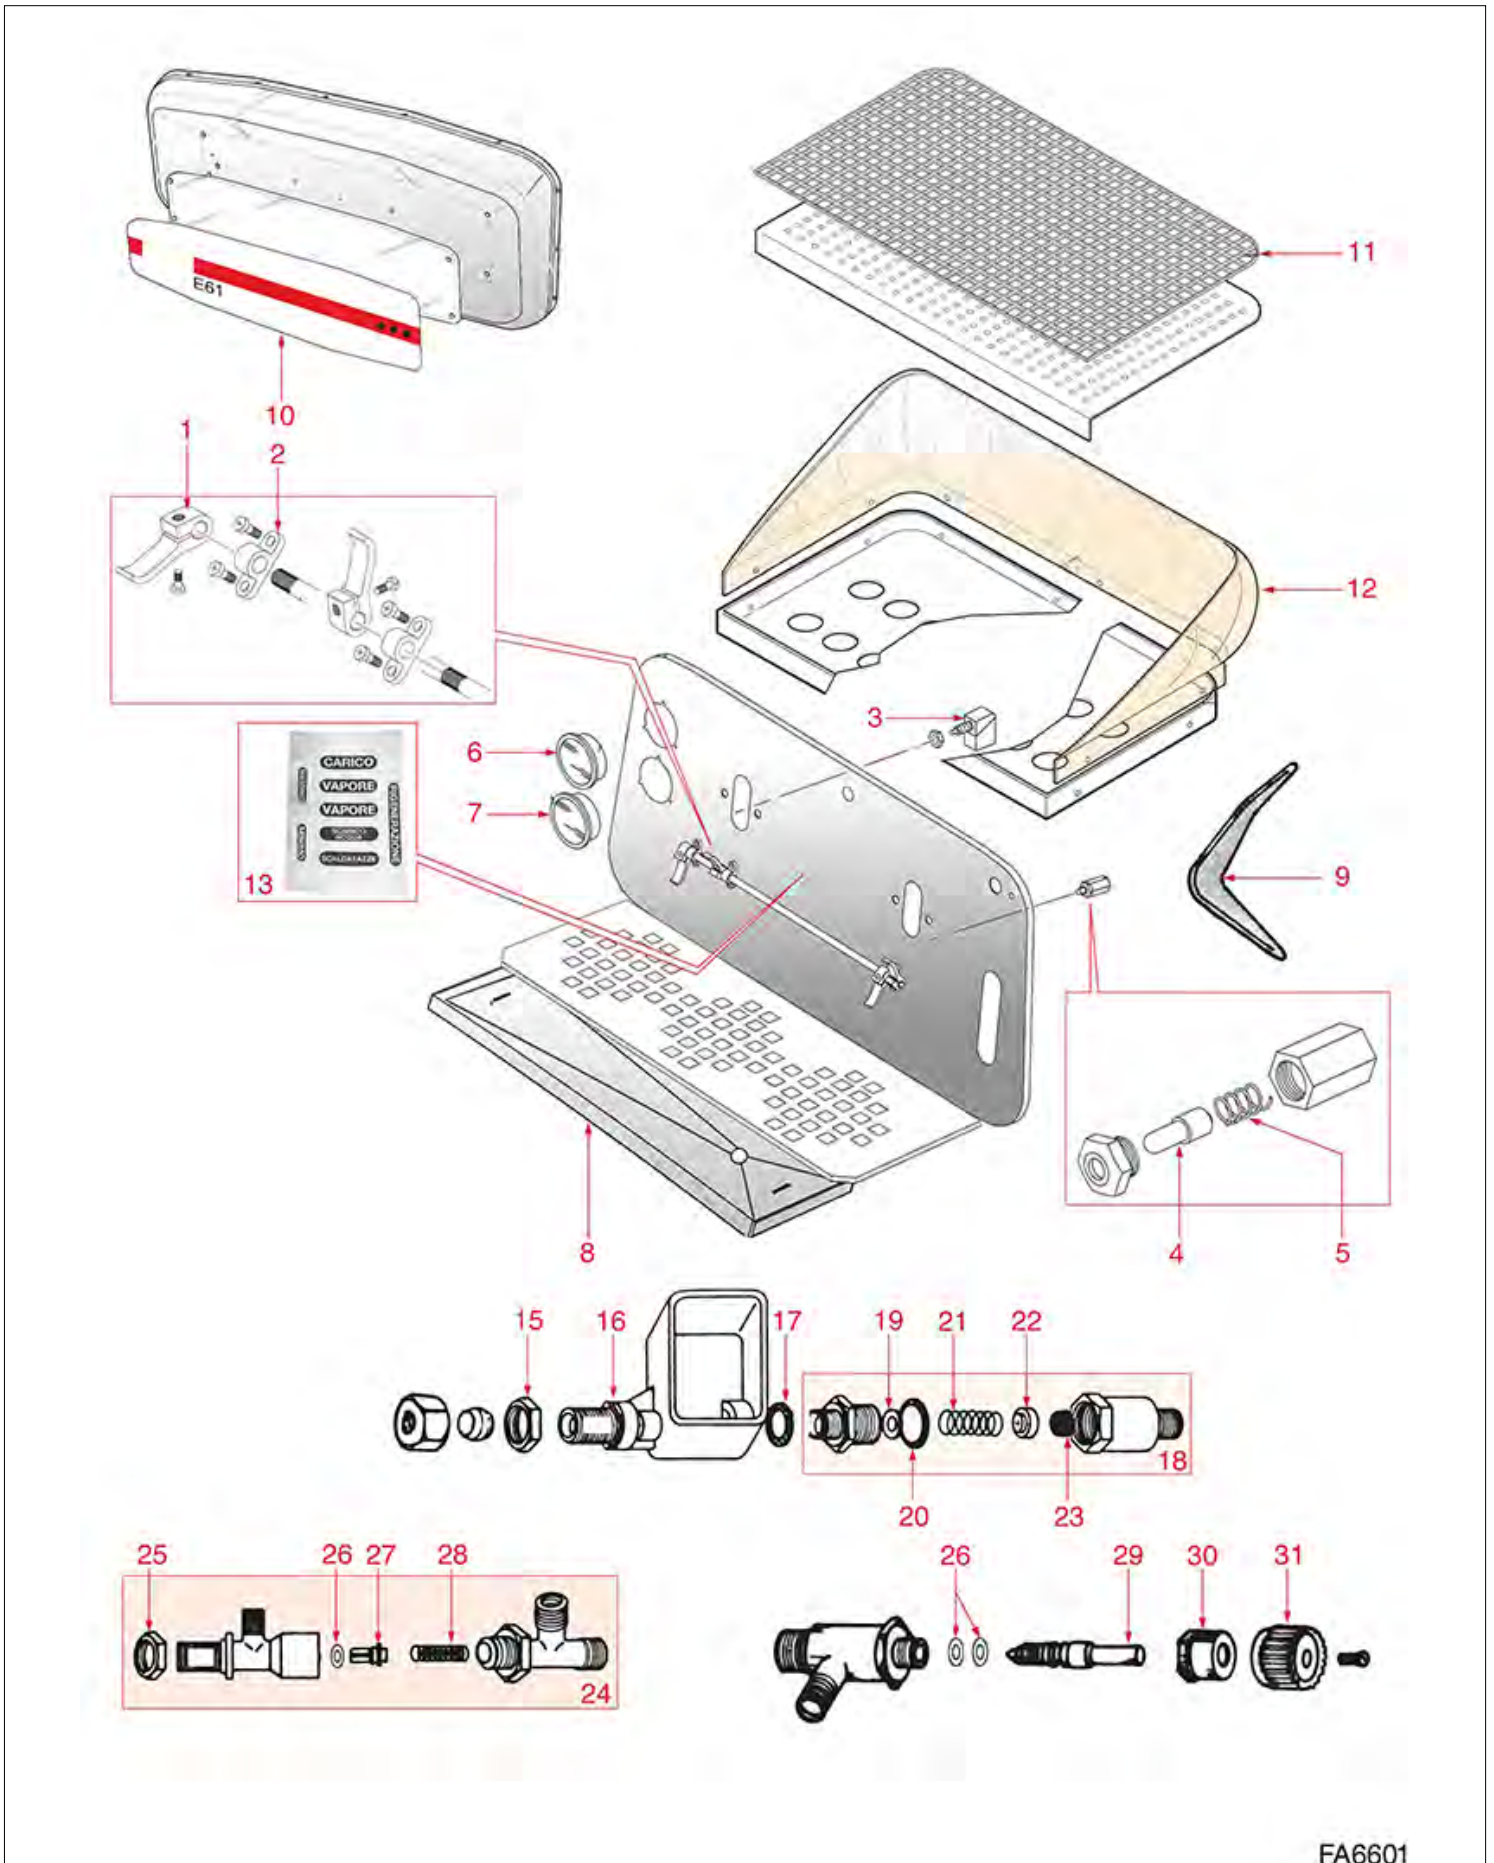

MISCELLANEOUS E61

FAEMA

Position	LF code no.	Description
1	1225014	MICRO CONTROL LEVER
3	1240817	MICROSWITCH G4 16A 250V
3	1240821	MICROSWITCH 10A 250V
4	3240419	MICROSWITCH MF9 16A 250V
6	1245554	BOILER PRESSURE GAUGE ø 52 mm 0÷3 bar
7	1245553	PUMP PRESSURE GAUGE ø 52 mm 0÷16 bar
9	1026051	BLACK ANGLE E61 (2 PCS)
10	1009002	STICKER E61 1/GR
10	1009003	STICKER E61 2/GR
10	1009004	STICKER E61 3/GR
11	1185701	CUP WARMING GRID FAEMA
11	1185702	WHITE CUP WARMING GRID
11	1185703	BROWN CUP WARMING
12	1026001	COVER E61 - 1 COFFEE GROUP
12	1026002	COVER E61 - 3 COFFEE GROUPS
12	1026003	COVER E61 - 2 COFFEE GROUPS
13	1009001	STICKER E61 SMALL
15	1349504	NUT ø 1/2" KEY 25x6 mm
17	1186620	COPPER FLAT GASKET ø 22x17x1.5 mm
18	1523513	EXPANSION VALVE ø 3/8"M-3/8"M
19	1186319	WASHER FLAT BRASS ø 13.9x8.3x1 mm
20	1186326	PTFE FLAT GASKET ø 22x16x2 mm
21	1250516	SPRING ø 15x28 mm
22	1186131	GASKET HOLDER FOR TAP
23	1186129	GASKET FLAT NBR ø 15/6x10 mm
24	1523512	NON-RETURN VALVE ø 3/8"M-1/4"M
25	1349351	NUT ø 3/8"F H5 KEY 24 mm
26	1186411	O-RING 02031 EPDM
27	1523426	NON-RETURN VALVE
28	1250202	SPRING ø 8x30 mm
31	1241484	CUP WARMER KNOB