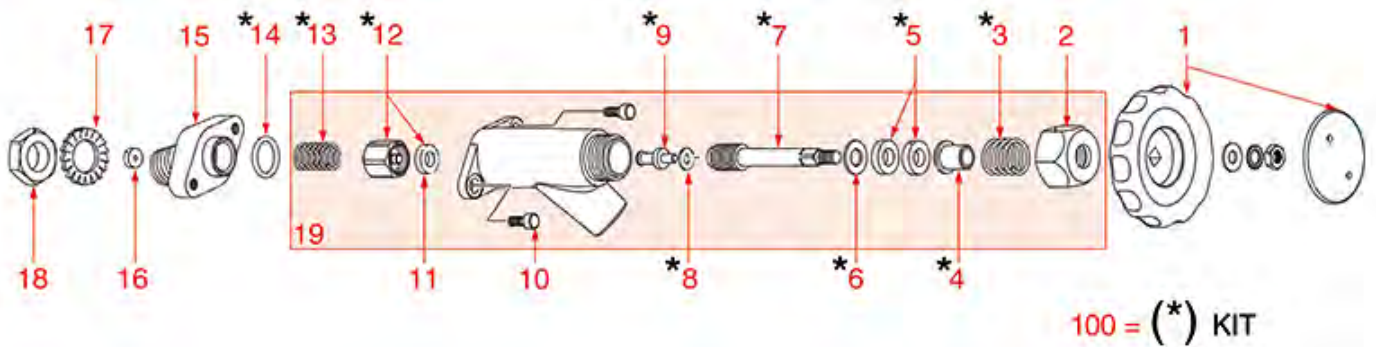

WATER-STEAM TAP E61

E61

FAEMA

Position	LF code no.	Description
1	1241461	WATER/STEAM TAP KNOB
3	1250521	SPRING $\varnothing$ 15x17 mm
4	1186322	TAP ROD BUSHING
5	1186312	EPDM FLAT GASKET $\varnothing$ 15.5x7.5x4 mm
6	1186319	WASHER FLAT BRASS $\varnothing$ 13.9x8.3x1 mm
7	1324086	TAP HANDLE SPINDLE
8	3528238	FLAT WASHER M4
9	1324026	TAP SPINDLE
10	1184010	LOW CYLINDER HEAD SCREW M6x10
11	1186311	NBR FLAT GASKET $\varnothing$ 13x4x4 mm
11	1186822	VITON FLAT GASKET $\varnothing$ 13x4x4 mm
11	5053833	FLAT GASKET VITON $\varnothing$ 13x4x4 mm NSF
12	1186122	GASKET HOLDER FOR TAP
13	1250157	TAP SPRING $\varnothing$ 12.5x30 mm
14	3186181	O-RING 03068 EPDM
18	1349351	NUT $\varnothing$ 3/8" F H5 KEY 24 mm
19	1348845	STEAM TAP E61
20	1449842	STEAM PIPE COMPLETE
21	1449841	STEAM PIPE COMPLETE
22	1449040	STAINLESS STEEL STEAM PIPE COMPL. $\varnothing$ 10mm
23	1449056	NOZZLE FOR STEAM OUTLET
26	1348057	STEAM TAP
27	1348842	STEAM TAP ASSY
28	1348847	STEAM TAP E61
100	1910006	WATER/STEAM TAP REPAIR KIT