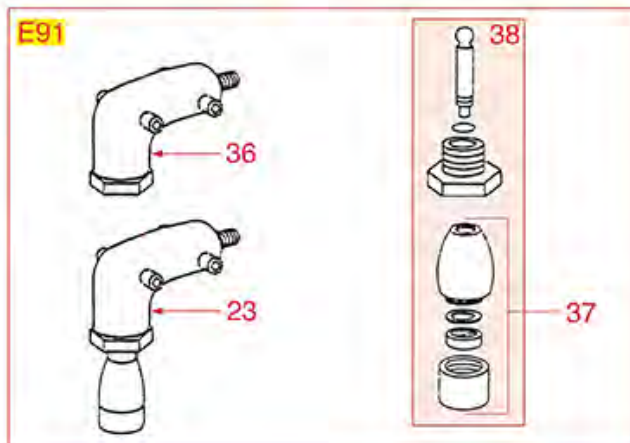

100 = (*) KIT