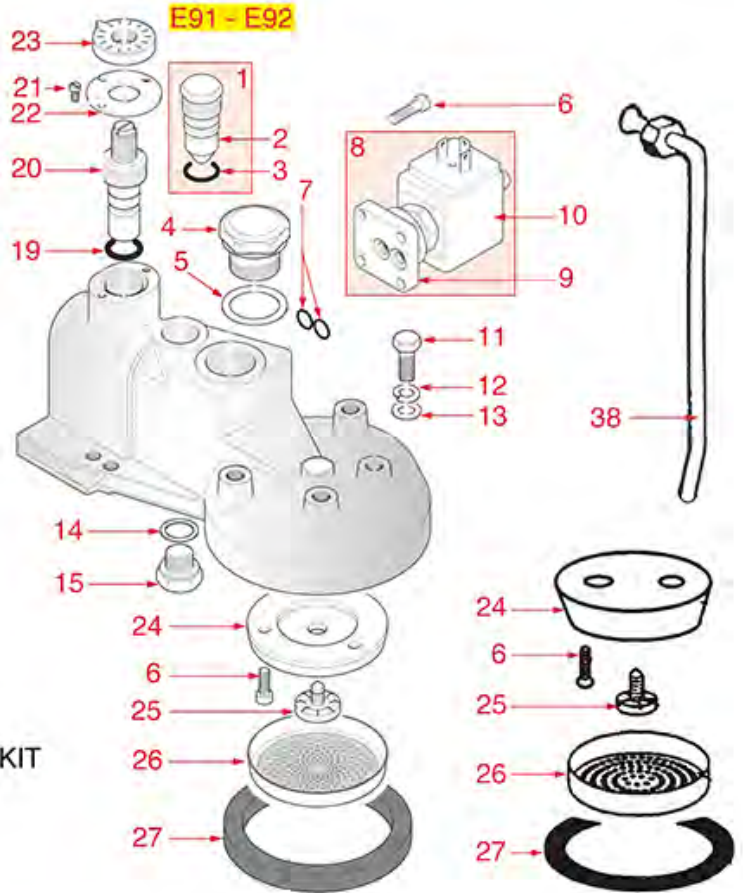

GROUP E91-E92-E97-E98-DUE-SMART

DUE A/S - SMART
E91 - E97 - E98

E91 - E92

100 = (*) KIT