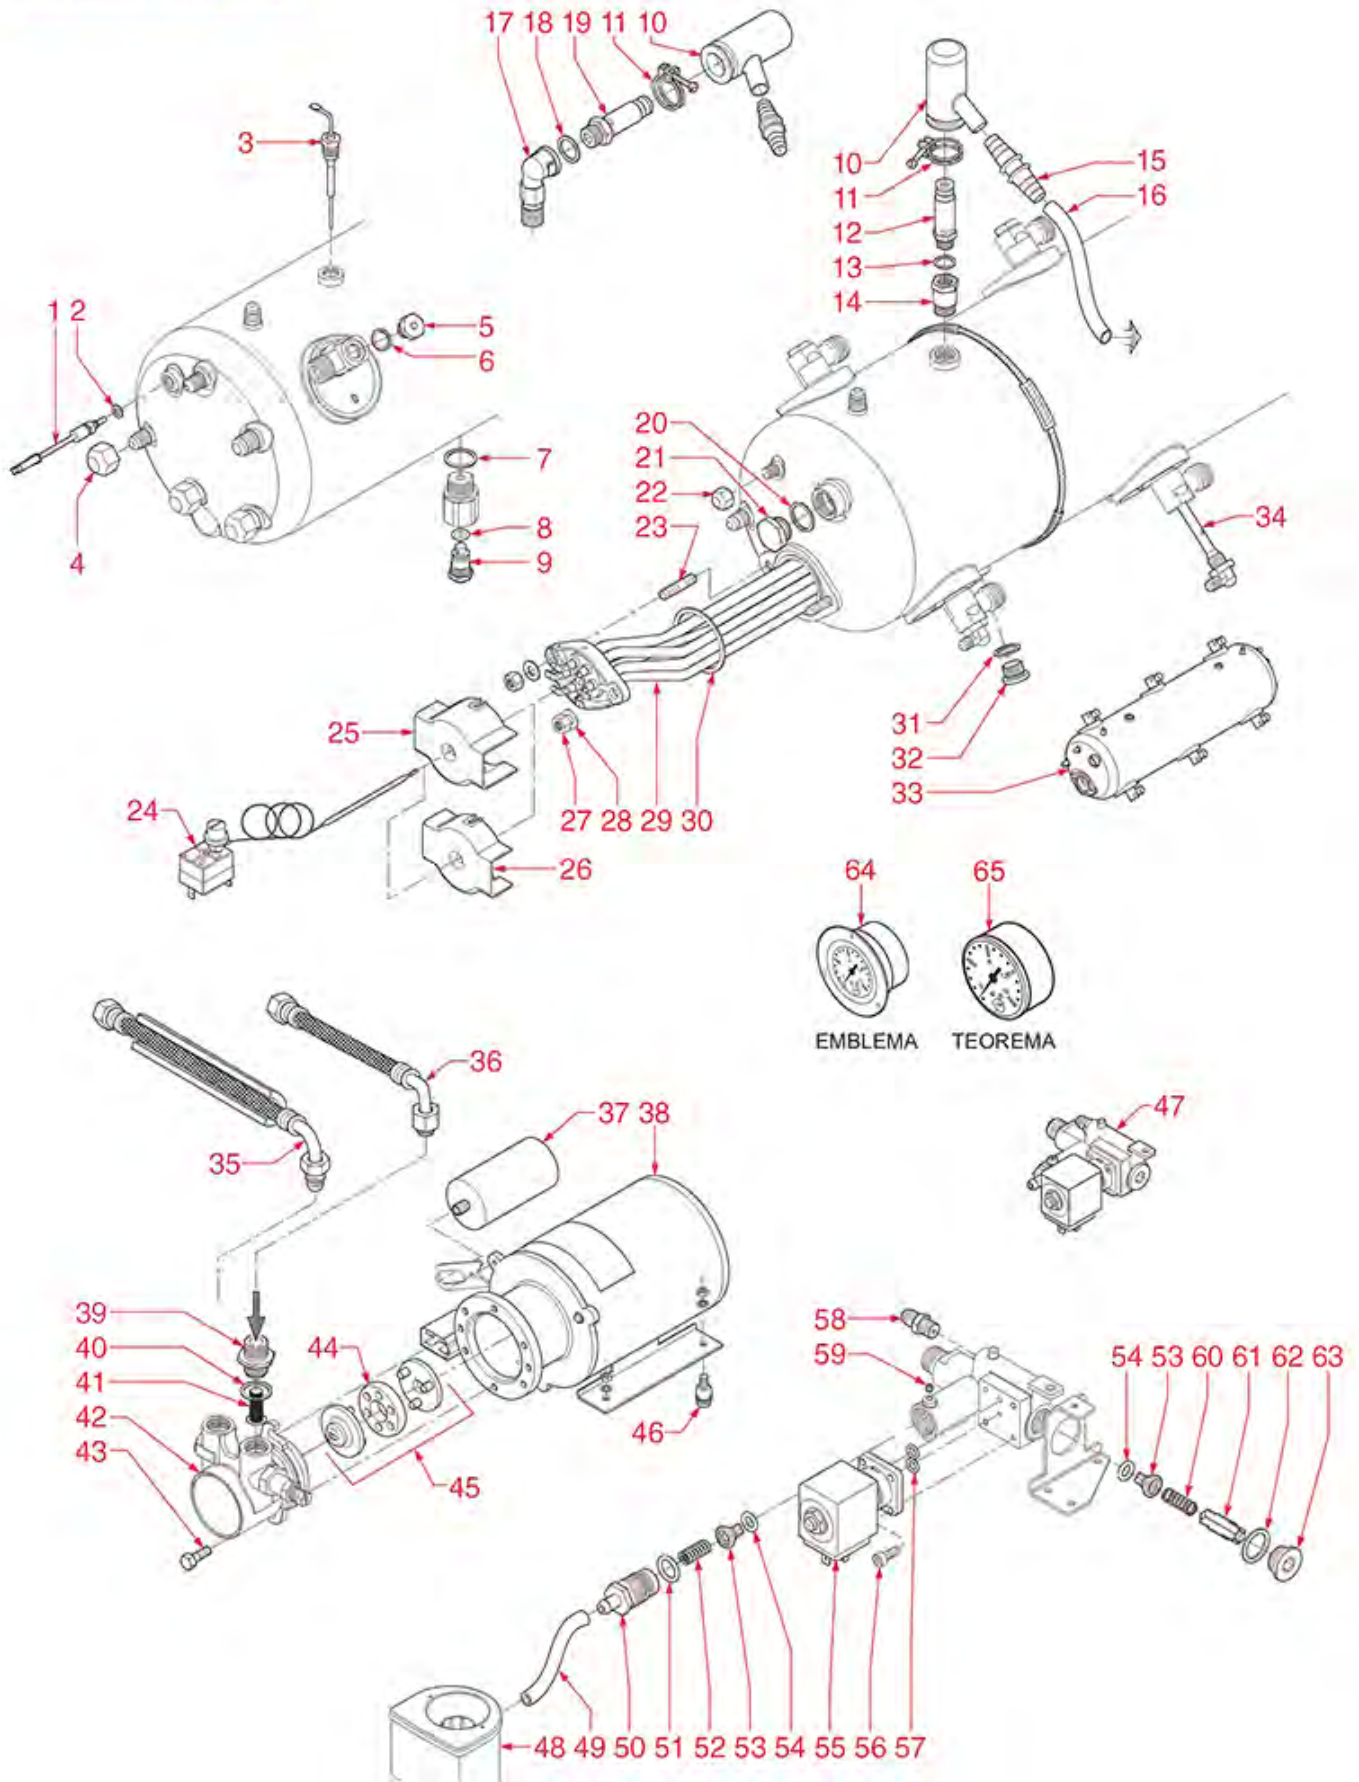

BOILER EMBLEMA-TEOREMA

EMBLEMA-TEOREMA

Positions without LF code no.: upon request

FAEMA

Position	LF code no.	Description
1	1397042	TEMPERATURE PROBE
3	1430007	LEVEL PROBE $\varnothing$ 1/4"M-112 mm
6	1186619	COPPER FLAT GASKET $\varnothing$ 18x14x1.5 mm
7	1186214	COPPER FLAT GASKET $\varnothing$ 26x21.5x1.5 mm
8	1186255	O-RING 0109 EPDM
12	1515004	BOILER VALVE $\varnothing$ 1/4"M - 2.0 bar CE/PED
16	1449289	SILICONE HOSE $\varnothing$ 10x13 SHORE 60 - 100 m
16	1449689	SILICONE HOSE $\varnothing$ 10x13 SHORE 60 - 10 m
18	1186957	FLAT GASKET PTFE $\varnothing$ 22x17x1,5 mm
19	1515007	BOILER VALVE $\varnothing$ 3/8"M - 2.0 bar CE/PED
20	1186214	COPPER FLAT GASKET $\varnothing$ 26x21.5x1.5 mm
24	5047881	SINGLE-PHASE THERMOSTAT 170°C
27	3528137	HEXAGONAL NUT HIGH M8
29	1755117	HEATING ELEMENT 3780/4500W 230/400V
29	1755296	HEATING ELEMENT 5400/6520W 220/240V
30	1186607	FLAT CARBO GASKET $\varnothing$ 57.8x50x3 mm
31	1186957	FLAT GASKET PTFE $\varnothing$ 22x17x1,5 mm
34	1449217	INJECTOR PIPE
35	7102087	HOSE FLEX $\varnothing$ 3/8"Fc x 3/8"CMc 380 mm
38	1240296	MOTOR SMA WITH FLANGE 150W
39	1349270	PUMP FITTING $\varnothing$ 3/8"M-3/8"M
40	1786222	FLAT GASKET EPDM $\varnothing$ 22x18x1.5 mm
41	1160074	WATER FILTER $\varnothing$ 8.5x25 mm
42	1330018	ROTARY VANE PUMP CIMBALI/FAEMA $\varnothing$ 3/8"
42	1330031	ROTARY VANE PUMP ROTOFLOW $\varnothing$ 3/8"
42	1330033	ROTARY VANE PUMP PROCON $\varnothing$ 3/8"
42	1330200	ROTARY VANE PUMP NUERT $\varnothing$ 3/8" GAS
44	1191002	RUBBER COUPLING $\varnothing$ 41.5 mm
45	1191003	COMPLETE METAL COUPLING
48	1527037	DRAIN TANK
49	1449285	SILICONE HOSE $\varnothing$ 6x10 SHORE 60 - 100 m
49	1449685	SILICONE HOSE $\varnothing$ 6x10 SHORE 60 - 5 m
51	3060608	O-RING O3050 EPDM
54	1186358	O-RING 03030 EPDM
55	1120241	2-WAY SOLENOID VALVE LUCIFER 24V 50/60Hz
55	1120941	SOLENOID VALVE ODE 2-WAY 24VAC 8W
57	1186966	GASKET ORM 0057-19 VITON GREEN
62	1186957	FLAT GASKET PTFE $\varnothing$ 22x17x1,5 mm
64	1245088	PUMP PRESSURE GAUGE $\varnothing$ 62 mm 0÷16 bar
65	1245090	MANOMETER FOR PUMP $\varnothing$ 62 MM 0÷16 bar