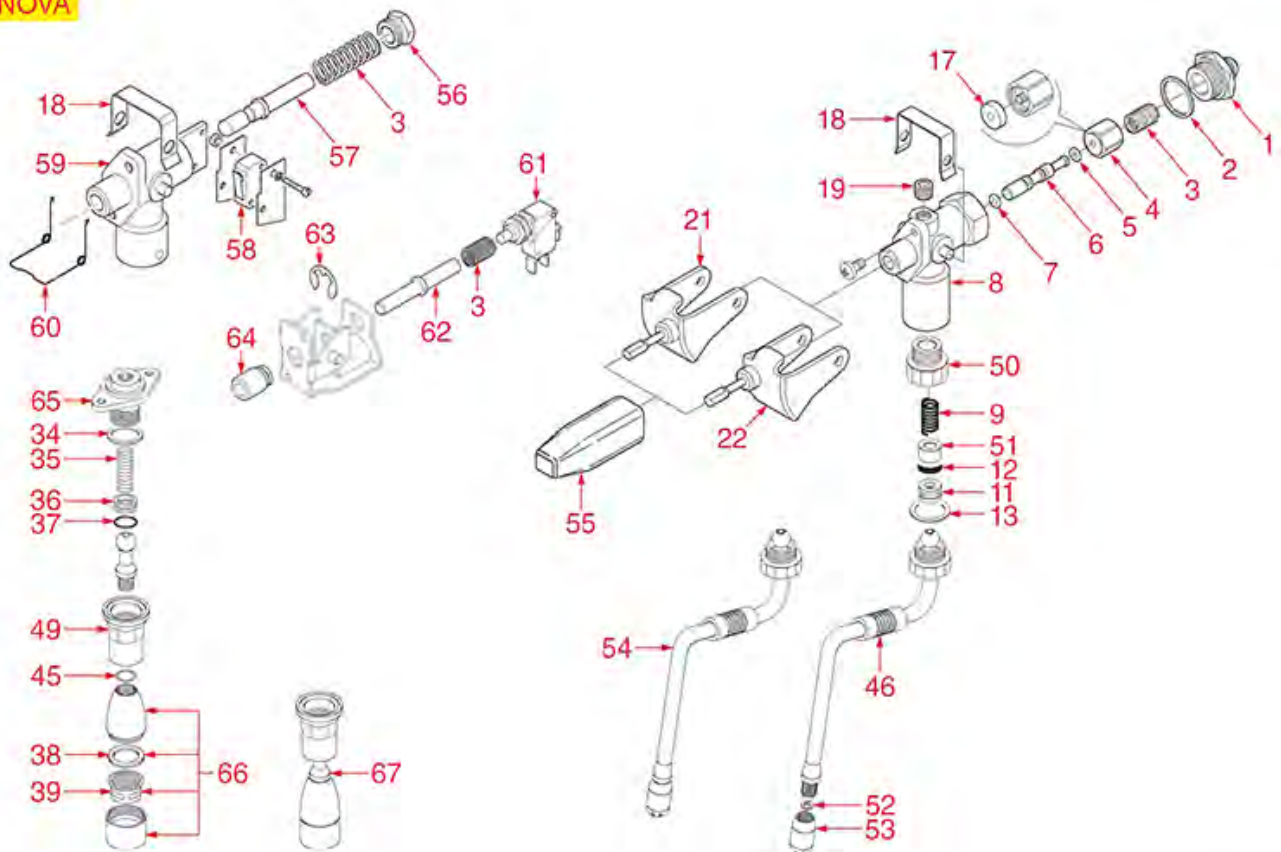

WATER-STEAM TAP EMBLEMA-ENOVA

EMBLEMA

ENOVA