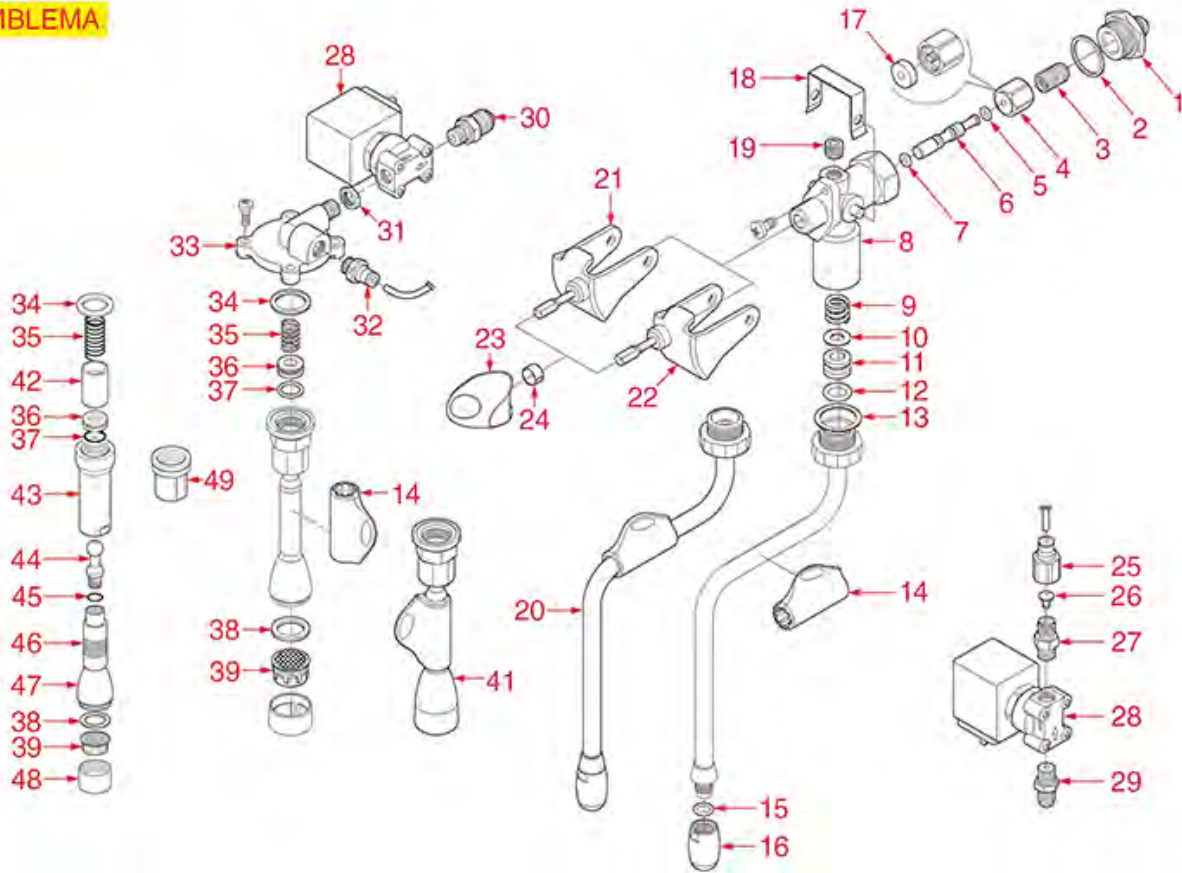

WATER-STEAM TAP EMBLEMA-ENOVA

EMBLEMA