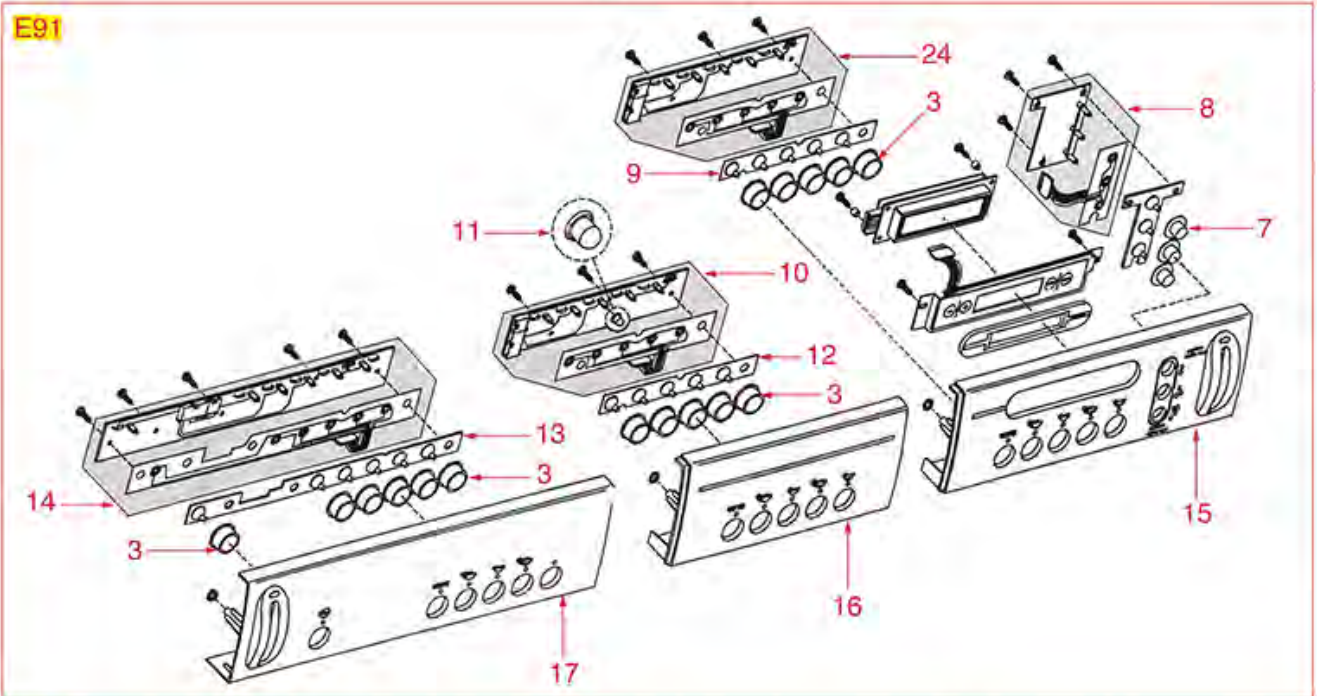

PUSH-BUTTONS E91-E98-DUE

FAEMA

Position	LF code no.	Description
2	1319044	PUSH-BUTTON PANEL MEMBRANE 1 BUTTON
3	1319028	BUTTON F.PUSH-BUTTON PANEL
10	1319025	PUSH-BUTTON PANEL BOARD 5 BUTTONS
14	1319038	PUSH-BUTTON PANEL BOARD 6 BUTTONS
18	1319053	BIPOLAR SWITCH 16A 250V
21	1319096	BUTTON F.PUSH-BUTTON PANEL
22	1319054	SWITCH BUTTON