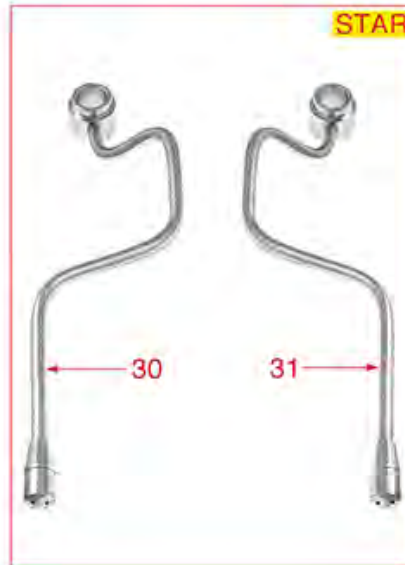

TAP E97-COMPACT-STAR-EXPRESS

E97 - EXPRESS - COMPACT - STAR

E97 - EXPRESS

STAR

COMPACT

COMPACT

FAEMA

Position	LF code no.	Description
1	1348319	HOUSING TAP
2	1324066	WATER/STEAM TAP PIN
3	1186394	ASBESTOS FREE FLAT GASKET \varnothing 22x17x2 mm
4	1250415	TAP SPRING \varnothing 10x32 mm
5	1186244	SPRING BUSHING
6	1186611	O-RING 02025 RED SILICONE
6	1186612	O-RING 02025 VITON
7	1349471	TAP PIN
8	1186236	O-RING 03043 VITON
9	1250417	SWIVEL SPRING \varnothing 26x14 mm
10	1528130	BRASS WASHER FLAT \varnothing 26x16.5x1 mm
11	1348320	CIRCLIP E-16
12	3243009	O-RING GASKET 0106 EPDM
13	3243139	O-RING 02025 EPDM
14	1349504	NUT \varnothing 1/2" KEY 25x6 mm
18	3389013	STAINLESS STEEL PIN \varnothing 2x12 mm
19	1241360	KNOB RING NUT
23	1241356	WATER/STEAM TAP KNOB
24	1241350	KNOB RING NUT
25	1241357	WATER CAP FOR KNOB
25	1241358	STEAM CAP FOR KNOB
26	1241042	WATER TAP KNOB
27	1241552	STEAM TAP KNOB
28	1449849	STEAM PIPE COMPLETE
29	1449362	COMPLETE WATER PIPE
30	1449843	STEAM PIPE COMPLETE
31	1449844	STEAM PIPE COMPLETE
33	1186121	PTFE FLAT GASKET \varnothing 12x10x0.5 mm
34	1449043	NOZZLE FOR STEAM OUTLET
35	1449046	COMPLETE WATER PIPE
100	1910008	WATER/STEAM TAP REPAIR KIT