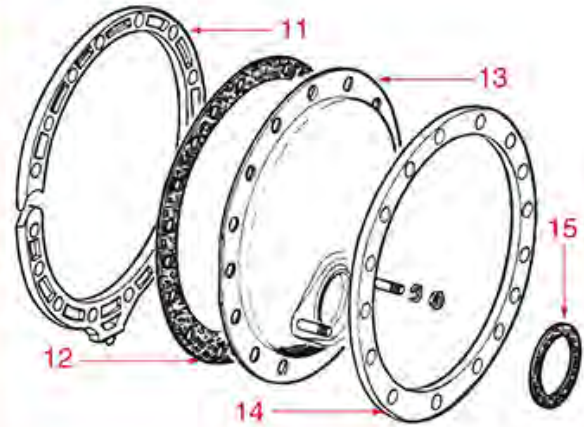

PUSH-BUTTONS E91-E98-DUE

FAEMA

Position	LF code no.	Description
2	1319044	PUSH-BUTTON PANEL MEMBRANE 1 BUTTON
3	1319028	BUTTON F.PUSH-BUTTON PANEL
10	1319025	PUSH-BUTTON PANEL BOARD 5 BUTTONS
14	1319038	PUSH-BUTTON PANEL BOARD 6 BUTTONS
18	1319053	BIPOLAR SWITCH 16A 250V
21	1319096	BUTTON F.PUSH-BUTTON PANEL
22	1319054	SWITCH BUTTON

BOILER E61-P4-P6-E64-E66-STAR-NO STOP

STAR - NO STOP

P4 - P6 - E64 - E66

E61 (16)

E61 (12)

FAEMA

Position	LF code no.	Description
1	1186551	BOILER GASKET \varnothing 150x137x3 mm
3	1048003	ALUMINIUM FLANGE-COVER 10 HOLES
4	1184009	STAINLESS STEEL M8x25 mm STUD
5	1048101	FLANGE-COVER 12 HOLES
7	1186396	BOILER GASKET \varnothing 246x207x3 mm
7	1186553	BOILER GASKET \varnothing 243x204x3 mm
9	1048102	ALUMINIUM FLANGE-COVER 12 HOLES
10	1186606	FLAT CARBO GASKET \varnothing 57x43x3 mm
12	1186552	BOILER GASKET \varnothing 243x205x3 mm
14	1048103	ALUMINIUM FLANGE-COVER 16 HOLES
15	1449355	GROUP BOILER PIPE
18	1449357	GROUP BOILER PIPE
19	1449358	GROUP BOILER PIPE
20	1449354	INJECTOR PIPE \varnothing 1/4"Mx1/4"M 180 mm
21	1449353	MANIFOLD HYDRAULIC PIPE
22	1449048	3-WAYS PIPE