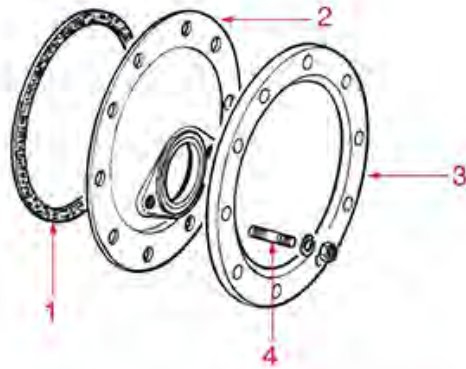

P4 - P6 - E64 - E66