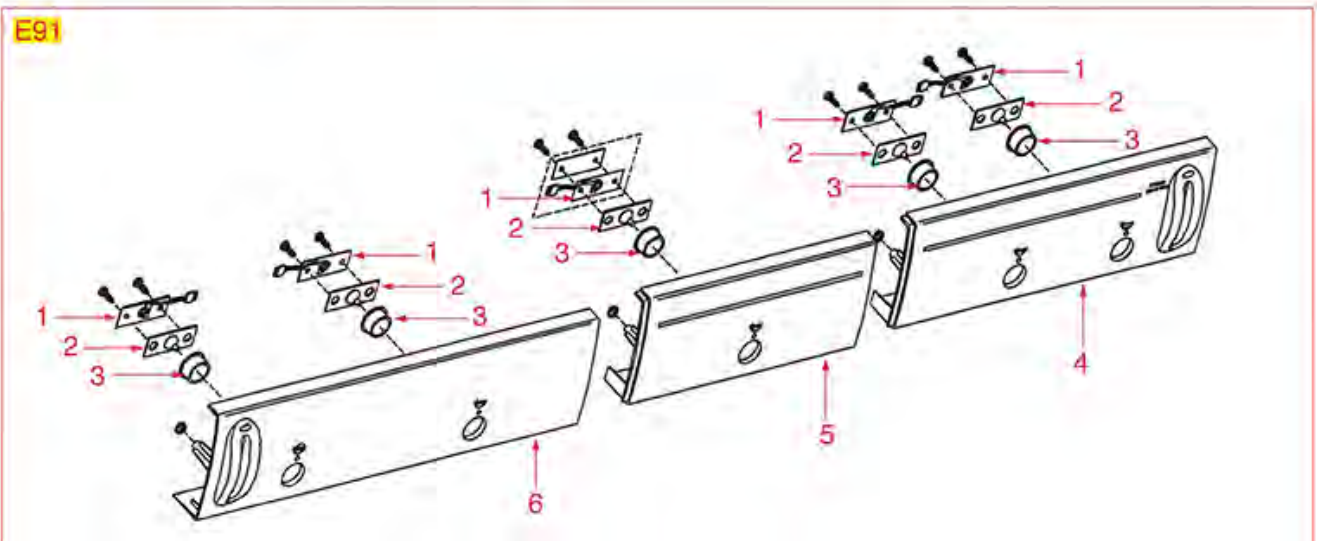

PUSH-BUTTONS E91-E98-DUE

FAEMA

Position	LF code no.	Description
2	1319044	PUSH-BUTTON PANEL MEMBRANE 1 BUTTON
3	1319028	BUTTON F.PUSH-BUTTON PANEL
10	1319025	PUSH-BUTTON PANEL BOARD 5 BUTTONS
14	1319038	PUSH-BUTTON PANEL BOARD 6 BUTTONS
18	1319053	BIPOLAR SWITCH 16A 250V
21	1319096	BUTTON F.PUSH-BUTTON PANEL
22	1319054	SWITCH BUTTON