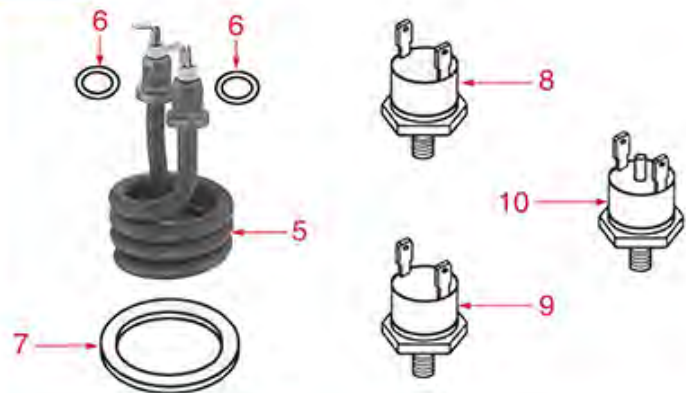

HEATING ELEMENTS

E61 - P4 - P6 - E64 - E66

E91 - E92 - E97 - E98 - DUE - SMART - EXPRESS

COMPACT

FAMILY

COMPACT 1GR

FAEMA

Position	LF code no.	Description
1	1755001	HEATING ELEMENT 2000W 230V
1	1755101	HEATING ELEMENT 1500W 220V
1	1755102	HEATING ELEMENT 1800W 220V
1	1755107	HEATING ELEMENT 2600W 220V
1	1755108	HEATING ELEMENT 3700W 220V
1	1755109	HEATING ELEMENT 5000W 220V
1	1755652	HEATING ELEMENT 1800W 110V
1	5038761	RESISTENZA 3500W 230V
2	1186179	PTFE FLAT GASKET ø 57x43x3 mm
2	1186606	FLAT CARBO GASKET ø 57x43x3 mm
2	1186623	PTFE FLAT GASKET ø 53x43x3 mm
3	1755079	HEATING ELEMENT 2440/2900W 220/240V
3	1755117	HEATING ELEMENT 3780/4500W 230/400V
3	1755118	HEATING ELEMENT 4500W 230/400V
3	1755119	HEATING ELEMENT 5715W 230/400V
4	1755115	HEATING ELEMENT 2500W 220V
4	1755116	HEATING ELEMENT 2400W 220V
4	1755653	HEATING ELEMENT 2400W 110V
5	1755035	HEATING ELEMENT 1000W 220V
5	1755656	HEATING ELEMENT 1000W 110V
6	1186352	O-RING 02050 EPDM
7	1186625	GASKET OR 03281 EPDM
8	1443400	CONTACT THERMOSTAT 107°C M4
9	1443401	CONTACT THERMOSTAT 135°C M4
10	1444206	CONTACT THERMOSTAT 145°C M4
11	1755034	HEAT ELEMENT PROTECTION
12	3444142	THREE-PHASE THERMOSTAT 150°C
13	1444509	THREE-PHASE THERMOSTAT 169°C
14	1444503	STIEBEL HEATING ELEMENT PROTECTION
15	1444504	THERMOSTAT STUFFING GLAND
16	1444505	STUFFING GLAND FITTING M10x1
30	1191001	COMPLETE METAL COUPLING
31	1191002	RUBBER COUPLING ø 41.5 mm
32	1191003	COMPLETE METAL COUPLING
33	1191005	RUBBER COUPLING ø 35 mm
34	1191004	COMPLETE METAL COUPLING
35	1755077	HEATING ELEMENT 1500W 220V
36	3443071	CONTACT THERMOSTAT 135°C M4