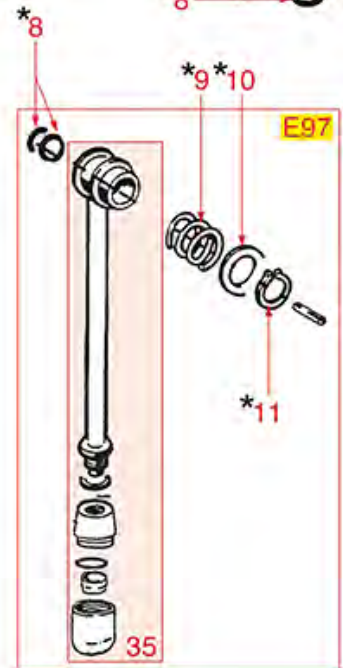

TAP E97-COMPACT-STAR-EXPRESS

E97 - EXPRESS - COMPACT - STAR

E97 - EXPRESS

STAR

COMPACT

COMPACT

FAEMA

Position	LF code no.	Description
1	1348319	HOUSING TAP
2	1324066	WATER/STEAM TAP PIN
3	1186394	ASBESTOS FREE FLAT GASKET \varnothing 22x17x2 mm
4	1250415	TAP SPRING \varnothing 10x32 mm
5	1186244	SPRING BUSHING
6	1186611	O-RING 02025 RED SILICONE
6	1186612	O-RING 02025 VITON
7	1349471	TAP PIN
8	1186236	O-RING 03043 VITON
9	1250417	SWIVEL SPRING \varnothing 26x14 mm
10	1528130	BRASS WASHER FLAT \varnothing 26x16.5x1 mm
11	1348320	CIRCLIP E-16
12	3243009	O-RING GASKET 0106 EPDM
13	3243139	O-RING 02025 EPDM
14	1349504	NUT \varnothing 1/2" KEY 25x6 mm
18	3389013	STAINLESS STEEL PIN \varnothing 2x12 mm
19	1241360	KNOB RING NUT
23	1241356	WATER/STEAM TAP KNOB
24	1241350	KNOB RING NUT
25	1241357	WATER CAP FOR KNOB
25	1241358	STEAM CAP FOR KNOB
26	1241042	WATER TAP KNOB
27	1241552	STEAM TAP KNOB
28	1449849	STEAM PIPE COMPLETE
29	1449362	COMPLETE WATER PIPE
30	1449843	STEAM PIPE COMPLETE
31	1449844	STEAM PIPE COMPLETE
33	1186121	PTFE FLAT GASKET \varnothing 12x10x0.5 mm
34	1449043	NOZZLE FOR STEAM OUTLET
35	1449046	COMPLETE WATER PIPE
100	1910008	WATER/STEAM TAP REPAIR KIT