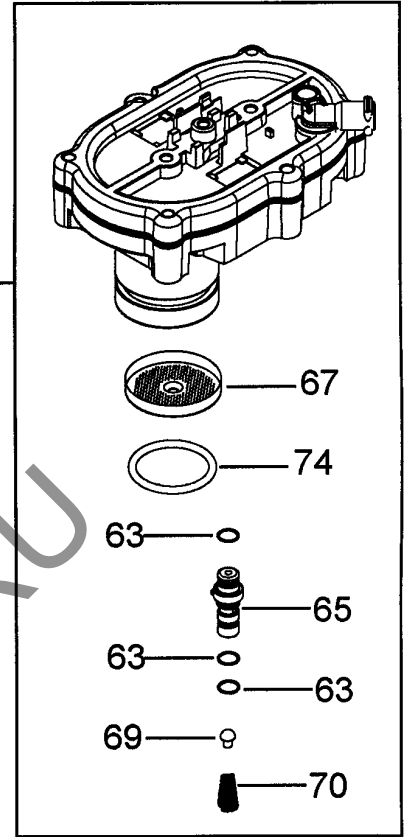

TEST LABEL

TEST LABEL

← TO PLACE AN ORDER CHECK THE LABEL

CCCCC **EE** SSSSS PPPP

AB=62B

DE'LONGHI "A/INT/RU/SKA" ESAM4200.S

Pos.	Code	Description
	5332164700	RUNNER FRAME
	5332108700	GASKET
	7313217261	MOTOR ASSEMBLY
	5313210401	COVER
	5332224100	MOTOR BELT GRINDER
01	5332143500	COVER
02	5332143400	COVER
04	7313224831	COVER ASSEMBLY
05	5332143900	SIDE LEFT
06	5913210471	KNOB
07	5532146600	TANK
08	5332168900	REAR PANEL
09	5332143800	SIDE RIGHT
10	7313223361	CONTROL PANEL ASSY
11	V1000	SEE TECHNICAL INFORMATION
12	7313220561	DOOR ASSY
13	5332142600	HOOK
14	5332145600	COVER
15	7313228241	TANK
16	5332203200	PROFILE
17	5332164000	CUP PLATE
18	5332213400	TRAY
19	5332225800	BOTTOM
20	5332266300	FLOAT
21	5332169200	MEASURING SPOON
27	5513213761	TUBE PTFE DI2-DE4 L=190 2BUSHES
28	6132101300	CLIP
30	5032526900	WIRING TCO
31	5332142200	SUPPORT
32	5132104100	MICROSWITCH
33	6132104700	SPRING
34	5217100200	SENSOR NTC

DE'LONGHI "A/INT/RU/SKA" ESAM4200.S

Pos.	Code	Description
35	7313219431	VALVE
36	5213211901	POWER BOARD
37	5332159800	SUPPORT
38	5132106900	PUMP
39	5232103200	PROTECTOR
40	5513213761	TUBE PTFE DI2-DE4 L=190 2BUSHES
41	7313216621	TAP
42	5532128300	KNOB
43	5113210421	SPRING MICROSWITCH
44	5232110000	CONTROL BOARD 11 PIN
45	5313217761	O-RING
46	533135	O-RING
47	5332113800	TUBE LOWER
48	5332249000	EXTENSION
49	5332229600	COVER
50	5113210421	SPRING MICROSWITCH
50A	5132105400	MICROSWITCH
51	VT205651	FILTER
52	VH000	SEE TECHNICAL INFORMATION
53	5213213971	HALL SENSOR
54	5213214671	FLOWMETER
55	5232104600	SENSOR REED
62B	7332203600	COMPLETE GRINDER
63	5313217751	O-RING
64	7313213911	GENERATOR
65	5332213000	PIN
66	5332144900	GASKET
67	5332139200	FILTER
68B	7332167200	TRANSMISSION KIT
69	5332148400	VALVE
70	6132106900	SPRING
71	5332142300	BUSH