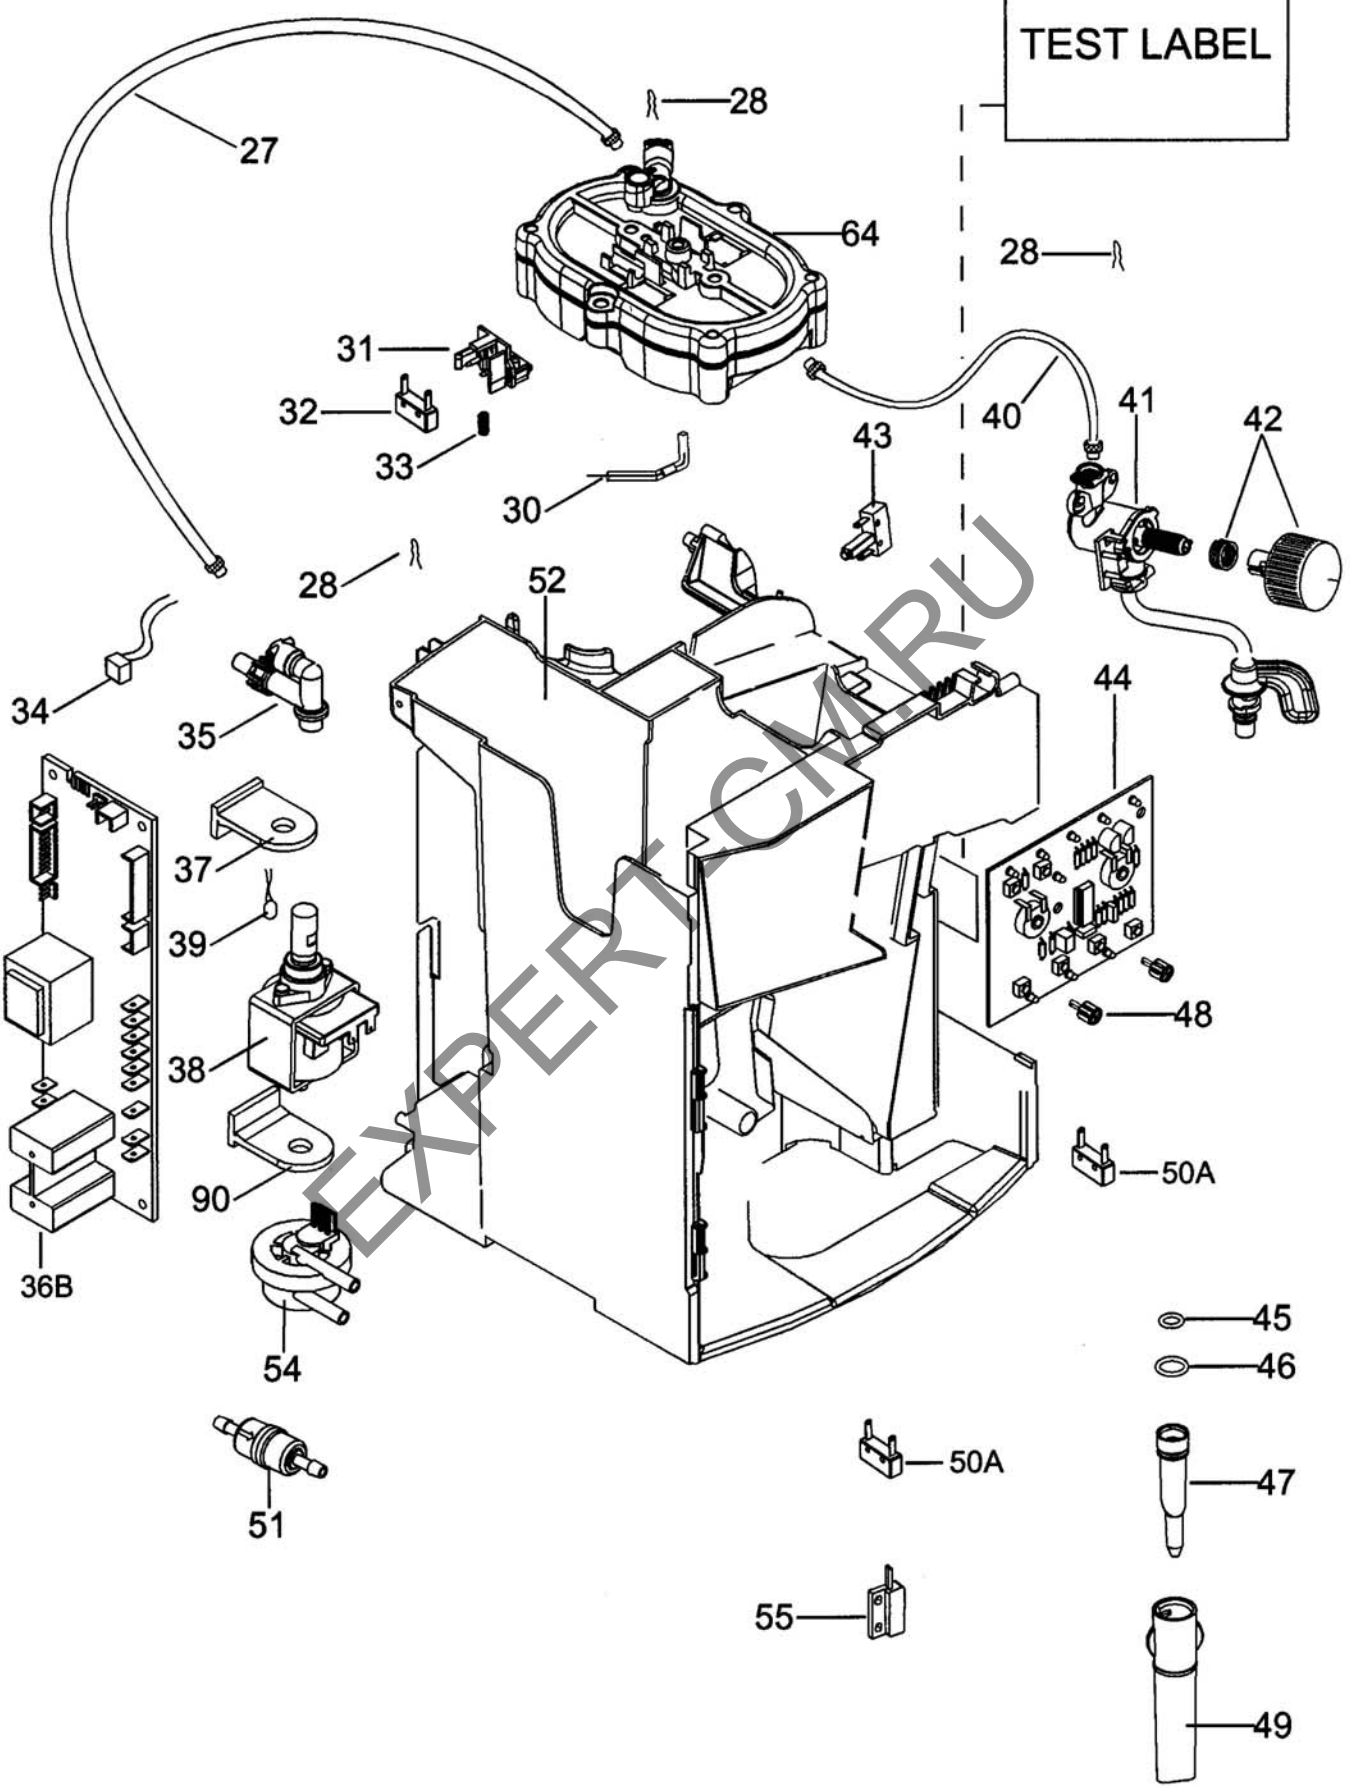

TEST LABEL

TEST LABEL

← TO PLACE AN ORDER CHECK THE LABEL

CCCCC **EE** SSSSS PPPP

AB=62B

DE'LONGHI "A/INT/RU/SKA" ESAM4200.S

Pos.	Code	Description
	5332164700	RUNNER FRAME
	5332108700	GASKET
	7313217261	MOTOR ASSEMBLY
	5313210401	COVER
	5332224100	MOTOR BELT GRINDER
01	5332143500	COVER
02	5332143400	COVER
04	7313224831	COVER ASSEMBLY
05	5332143900	SIDE LEFT
06	5913210471	KNOB
07	5532146600	TANK
08	5332168900	REAR PANEL
09	5332143800	SIDE RIGHT
10	7313223361	CONTROL PANEL ASSY
11	V1000	SEE TECHNICAL INFORMATION
12	7313220561	DOOR ASSY
13	5332142600	HOOK
14	5332145600	COVER
15	7313228241	TANK
16	5332203200	PROFILE
17	5332164000	CUP PLATE
18	5332213400	TRAY
19	5332225800	BOTTOM
20	5332266300	FLOAT
21	5332169200	MEASURING SPOON
27	5513213761	TUBE PTFE DI2-DE4 L=190 2BUSHES
28	6132101300	CLIP
30	5032526900	WIRING TCO
31	5332142200	SUPPORT
32	5132104100	MICROSWITCH
33	6132104700	SPRING
34	5217100200	SENSOR NTC

DE'LONGHI "A/INT/RU/SKA" ESAM4200.S

Pos.	Code	Description
35	7313219431	VALVE
36	5213211901	POWER BOARD
37	5332159800	SUPPORT
38	5132106900	PUMP
39	5232103200	PROTECTOR
40	5513213761	TUBE PTFE DI2-DE4 L=190 2BUSHES
41	7313216621	TAP
42	5532128300	KNOB
43	5113210421	SPRING MICROSWITCH
44	5232110000	CONTROL BOARD 11 PIN
45	5313217761	O-RING
46	533135	O-RING
47	5332113800	TUBE LOWER
48	5332249000	EXTENSION
49	5332229600	COVER
50	5113210421	SPRING MICROSWITCH
50A	5132105400	MICROSWITCH
51	VT205651	FILTER
52	VH000	SEE TECHNICAL INFORMATION
53	5213213971	HALL SENSOR
54	5213214671	FLOWMETER
55	5232104600	SENSOR REED
62B	7332203600	COMPLETE GRINDER
63	5313217751	O-RING
64	7313213911	GENERATOR
65	5332213000	PIN
66	5332144900	GASKET
67	5332139200	FILTER
68B	7332167200	TRANSMISSION KIT
69	5332148400	VALVE
70	6132106900	SPRING
71	5332142300	BUSH