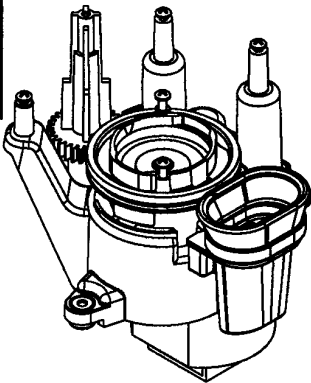

TEST LABEL

TEST LABEL

← TO PLACE AN ORDER CHECK THE LABEL

CCCCC **EE** SSSSS PPPP

AB=62B

DE'LONGHI "A/INT/RU/SKA" ESAM4200.S

Pos.	Code	Description
	5332164700	RUNNER FRAME
	5332108700	GASKET
	7313217261	MOTOR ASSEMBLY
	5313210401	COVER
	5332224100	MOTOR BELT GRINDER
01	5332143500	COVER
02	5332143400	COVER
04	7313224831	COVER ASSEMBLY
05	5332143900	SIDE LEFT
06	5913210471	KNOB
07	5532146600	TANK
08	5332168900	REAR PANEL
09	5332143800	SIDE RIGHT
10	7313223361	CONTROL PANEL ASSY
11	V1000	SEE TECHNICAL INFORMATION
12	7313220561	DOOR ASSY
13	5332142600	HOOK
14	5332145600	COVER
15	7313228241	TANK
16	5332203200	PROFILE
17	5332164000	CUP PLATE
18	5332213400	TRAY
19	5332225800	BOTTOM
20	5332266300	FLOAT
21	5332169200	MEASURING SPOON
27	5513213761	TUBE PTFE DI2-DE4 L=190 2BUSHES
28	6132101300	CLIP
30	5032526900	WIRING TCO
31	5332142200	SUPPORT
32	5132104100	MICROSWITCH
33	6132104700	SPRING
34	5217100200	SENSOR NTC

DE'LONGHI "A/INT/RU/SKA" ESAM4200.S

Pos.	Code	Description
35	7313219431	VALVE
36	5213211901	POWER BOARD
37	5332159800	SUPPORT
38	5132106900	PUMP
39	5232103200	PROTECTOR
40	5513213761	TUBE PTFE DI2-DE4 L=190 2BUSHES
41	7313216621	TAP
42	5532128300	KNOB
43	5113210421	SPRING MICROSWITCH
44	5232110000	CONTROL BOARD 11 PIN
45	5313217761	O-RING
46	533135	O-RING
47	5332113800	TUBE LOWER
48	5332249000	EXTENSION
49	5332229600	COVER
50	5113210421	SPRING MICROSWITCH
50A	5132105400	MICROSWITCH
51	VT205651	FILTER
52	VH000	SEE TECHNICAL INFORMATION
53	5213213971	HALL SENSOR
54	5213214671	FLOWMETER
55	5232104600	SENSOR REED
62B	7332203600	COMPLETE GRINDER
63	5313217751	O-RING
64	7313213911	GENERATOR
65	5332213000	PIN
66	5332144900	GASKET
67	5332139200	FILTER
68B	7332167200	TRANSMISSION KIT
69	5332148400	VALVE
70	6132106900	SPRING
71	5332142300	BUSH