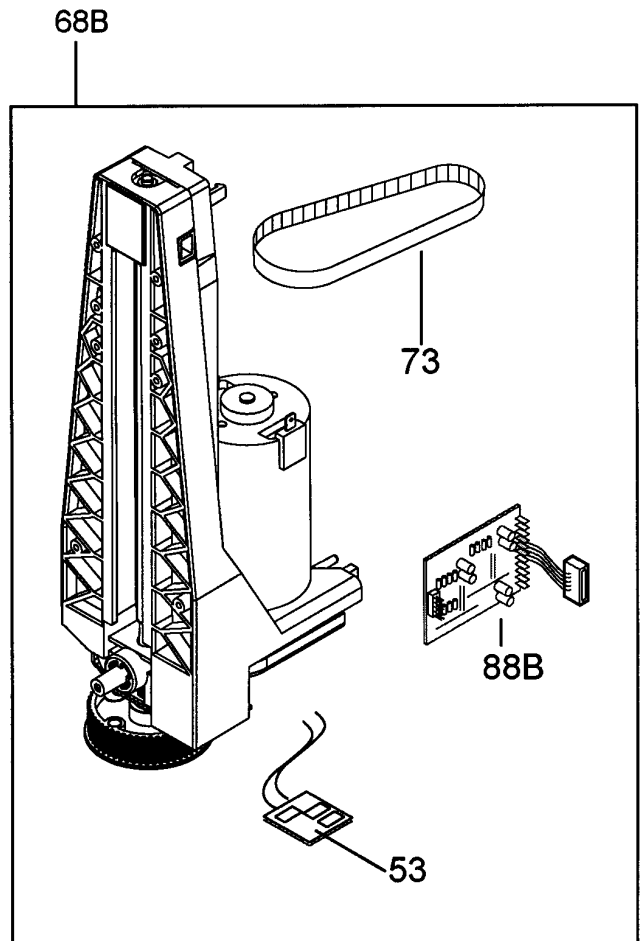

TEST LABEL

TEST LABEL

← TO PLACE AN ORDER CHECK THE LABEL

CCCCC **EE** SSSSS PPPP

AB=62B

DE'LONGHI "A/INT/RU/SKA" ESAM4200.S

Pos.	Code	Description
	5332164700	RUNNER FRAME
	5332108700	GASKET
	7313217261	MOTOR ASSEMBLY
	5313210401	COVER
	5332224100	MOTOR BELT GRINDER
01	5332143500	COVER
02	5332143400	COVER
04	7313224831	COVER ASSEMBLY
05	5332143900	SIDE LEFT
06	5913210471	KNOB
07	5532146600	TANK
08	5332168900	REAR PANEL
09	5332143800	SIDE RIGHT
10	7313223361	CONTROL PANEL ASSY
11	V1000	SEE TECHNICAL INFORMATION
12	7313220561	DOOR ASSY
13	5332142600	HOOK
14	5332145600	COVER
15	7313228241	TANK
16	5332203200	PROFILE
17	5332164000	CUP PLATE
18	5332213400	TRAY
19	5332225800	BOTTOM
20	5332266300	FLOAT
21	5332169200	MEASURING SPOON
27	5513213761	TUBE PTFE DI2-DE4 L=190 2BUSHES
28	6132101300	CLIP
30	5032526900	WIRING TCO
31	5332142200	SUPPORT
32	5132104100	MICROSWITCH
33	6132104700	SPRING
34	5217100200	SENSOR NTC

DE'LONGHI "A/INT/RU/SKA" ESAM4200.S

Pos.	Code	Description
35	7313219431	VALVE
36	5213211901	POWER BOARD
37	5332159800	SUPPORT
38	5132106900	PUMP
39	5232103200	PROTECTOR
40	5513213761	TUBE PTFE DI2-DE4 L=190 2BUSHES
41	7313216621	TAP
42	5532128300	KNOB
43	5113210421	SPRING MICROSWITCH
44	5232110000	CONTROL BOARD 11 PIN
45	5313217761	O-RING
46	533135	O-RING
47	5332113800	TUBE LOWER
48	5332249000	EXTENSION
49	5332229600	COVER
50	5113210421	SPRING MICROSWITCH
50A	5132105400	MICROSWITCH
51	VT205651	FILTER
52	VH000	SEE TECHNICAL INFORMATION
53	5213213971	HALL SENSOR
54	5213214671	FLOWMETER
55	5232104600	SENSOR REED
62B	7332203600	COMPLETE GRINDER
63	5313217751	O-RING
64	7313213911	GENERATOR
65	5332213000	PIN
66	5332144900	GASKET
67	5332139200	FILTER
68B	7332167200	TRANSMISSION KIT
69	5332148400	VALVE
70	6132106900	SPRING
71	5332142300	BUSH