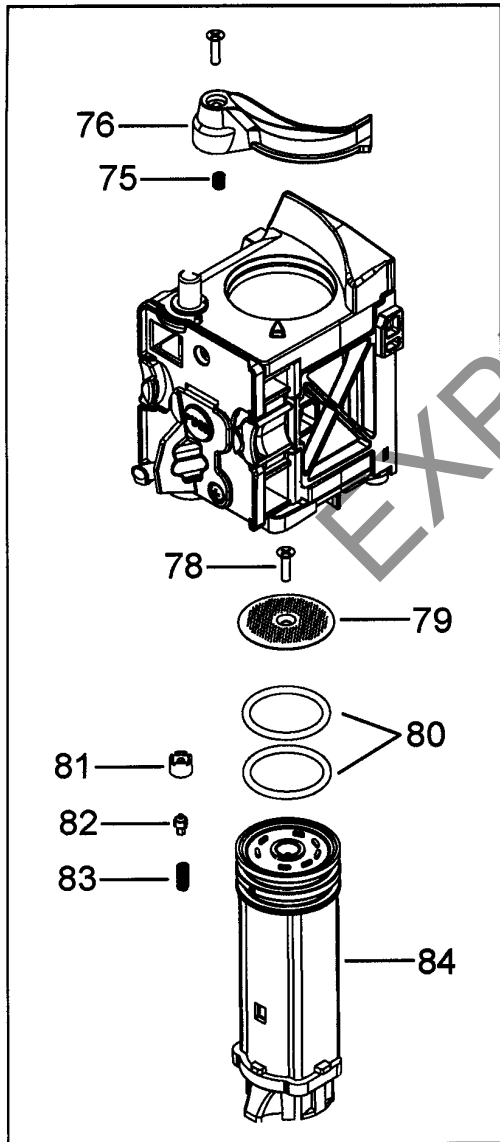

TEST LABEL

TEST LABEL

← TO PLACE AN ORDER CHECK THE LABEL

CCCCC **EE** SSSSS PPPP

AB=62B

DE'LONGHI "A/INT/RU/SKA" ESAM4200.S

Pos.	Code	Description
	5332164700	RUNNER FRAME
	5332108700	GASKET
	7313217261	MOTOR ASSEMBLY
	5313210401	COVER
	5332224100	MOTOR BELT GRINDER
01	5332143500	COVER
02	5332143400	COVER
04	7313224831	COVER ASSEMBLY
05	5332143900	SIDE LEFT
06	5913210471	KNOB
07	5532146600	TANK
08	5332168900	REAR PANEL
09	5332143800	SIDE RIGHT
10	7313223361	CONTROL PANEL ASSY
11	V1000	SEE TECHNICAL INFORMATION
12	7313220561	DOOR ASSY
13	5332142600	HOOK
14	5332145600	COVER
15	7313228241	TANK
16	5332203200	PROFILE
17	5332164000	CUP PLATE
18	5332213400	TRAY
19	5332225800	BOTTOM
20	5332266300	FLOAT
21	5332169200	MEASURING SPOON
27	5513213761	TUBE PTFE DI2-DE4 L=190 2BUSHES
28	6132101300	CLIP
30	5032526900	WIRING TCO
31	5332142200	SUPPORT
32	5132104100	MICROSWITCH
33	6132104700	SPRING
34	5217100200	SENSOR NTC

DE'LONGHI "A/INT/RU/SKA" ESAM4200.S

Pos.	Code	Description
35	7313219431	VALVE
36	5213211901	POWER BOARD
37	5332159800	SUPPORT
38	5132106900	PUMP
39	5232103200	PROTECTOR
40	5513213761	TUBE PTFE DI2-DE4 L=190 2BUSHES
41	7313216621	TAP
42	5532128300	KNOB
43	5113210421	SPRING MICROSWITCH
44	5232110000	CONTROL BOARD 11 PIN
45	5313217761	O-RING
46	533135	O-RING
47	5332113800	TUBE LOWER
48	5332249000	EXTENSION
49	5332229600	COVER
50	5113210421	SPRING MICROSWITCH
50A	5132105400	MICROSWITCH
51	VT205651	FILTER
52	VH000	SEE TECHNICAL INFORMATION
53	5213213971	HALL SENSOR
54	5213214671	FLOWMETER
55	5232104600	SENSOR REED
62B	7332203600	COMPLETE GRINDER
63	5313217751	O-RING
64	7313213911	GENERATOR
65	5332213000	PIN
66	5332144900	GASKET
67	5332139200	FILTER
68B	7332167200	TRANSMISSION KIT
69	5332148400	VALVE
70	6132106900	SPRING
71	5332142300	BUSH