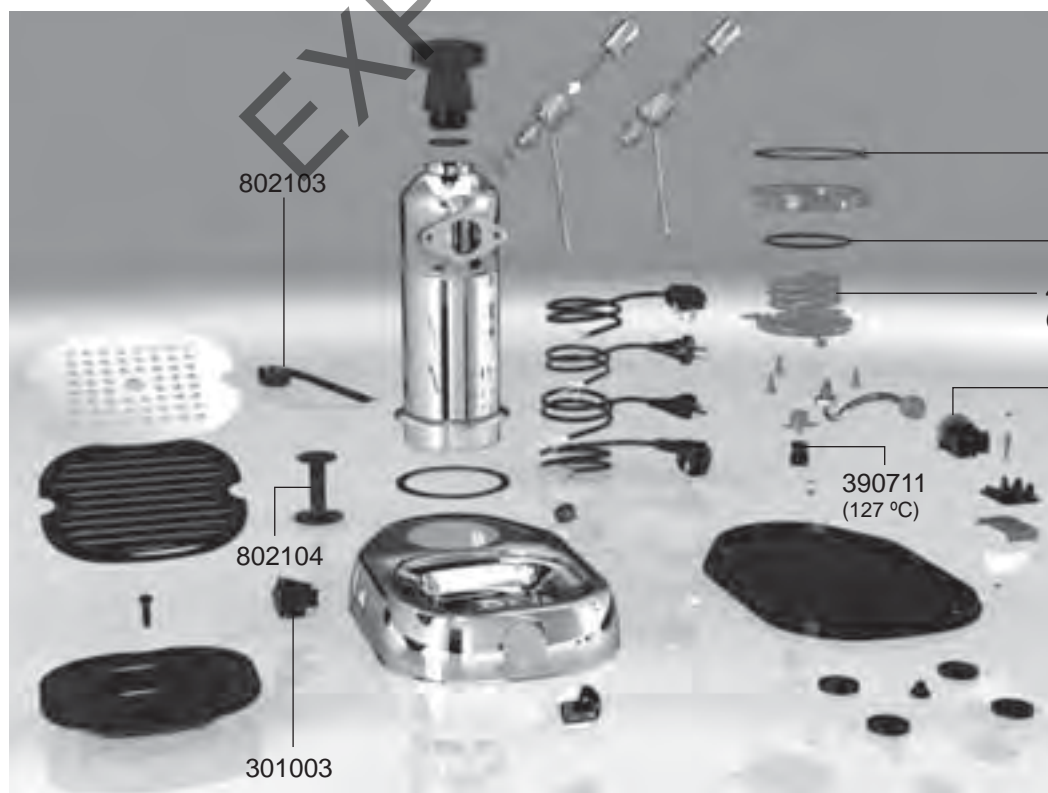

ELECTRICAL COMPONENTS VARIOUS

346074
(2 POLES, 35 x 20 mm
RED)

345269

400378
(GICAR REF.9.9.10.17G)

400334

400019
(GICAR REF. 9.1.40.71G)

EUROPICOLA/PROFESSIONAL VARIOUS

802103

802104

301003

525739

504580

417385
(920 W-230 VAC)

541745

390711
(127 °C)