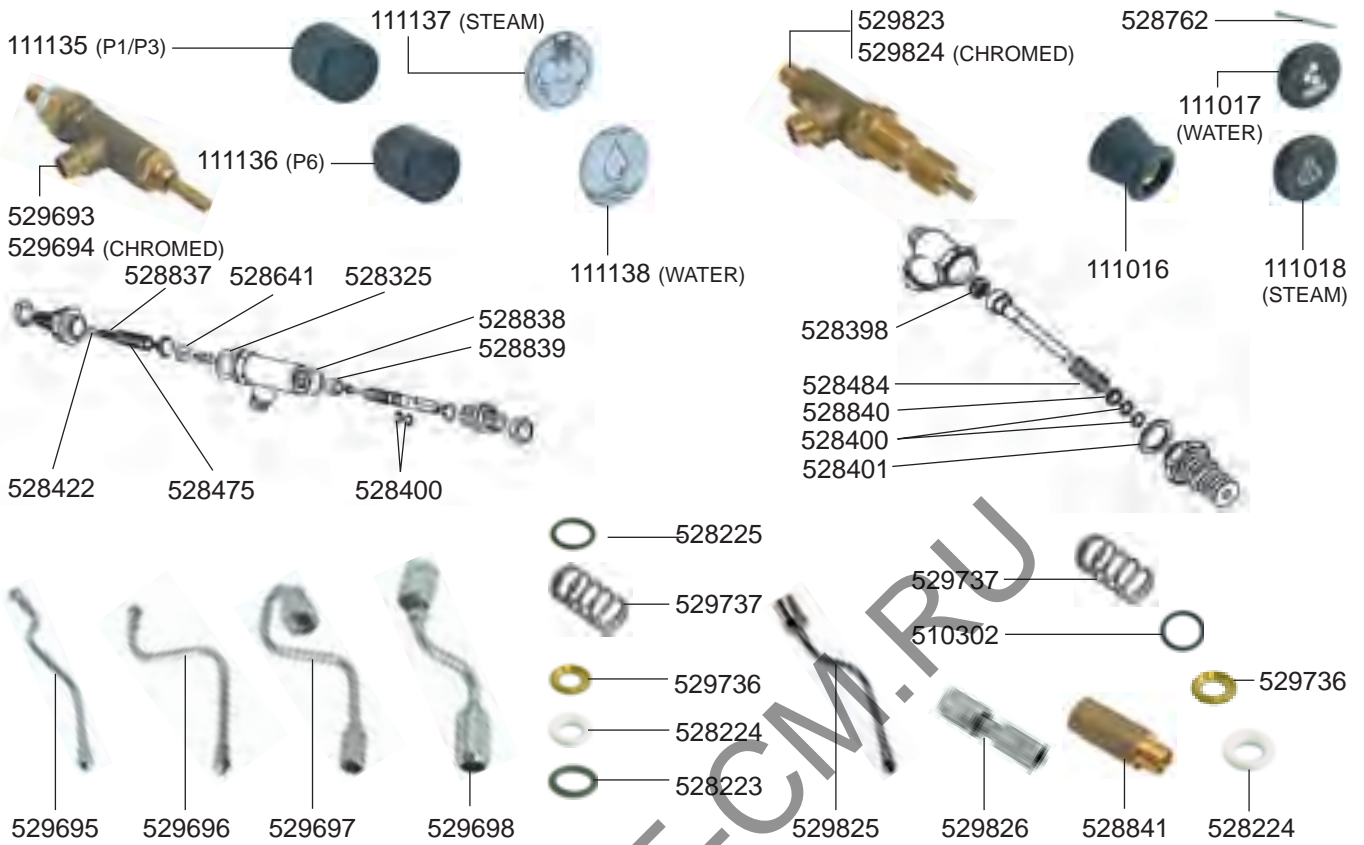

OLD MODEL STEAM/WATER TAPS