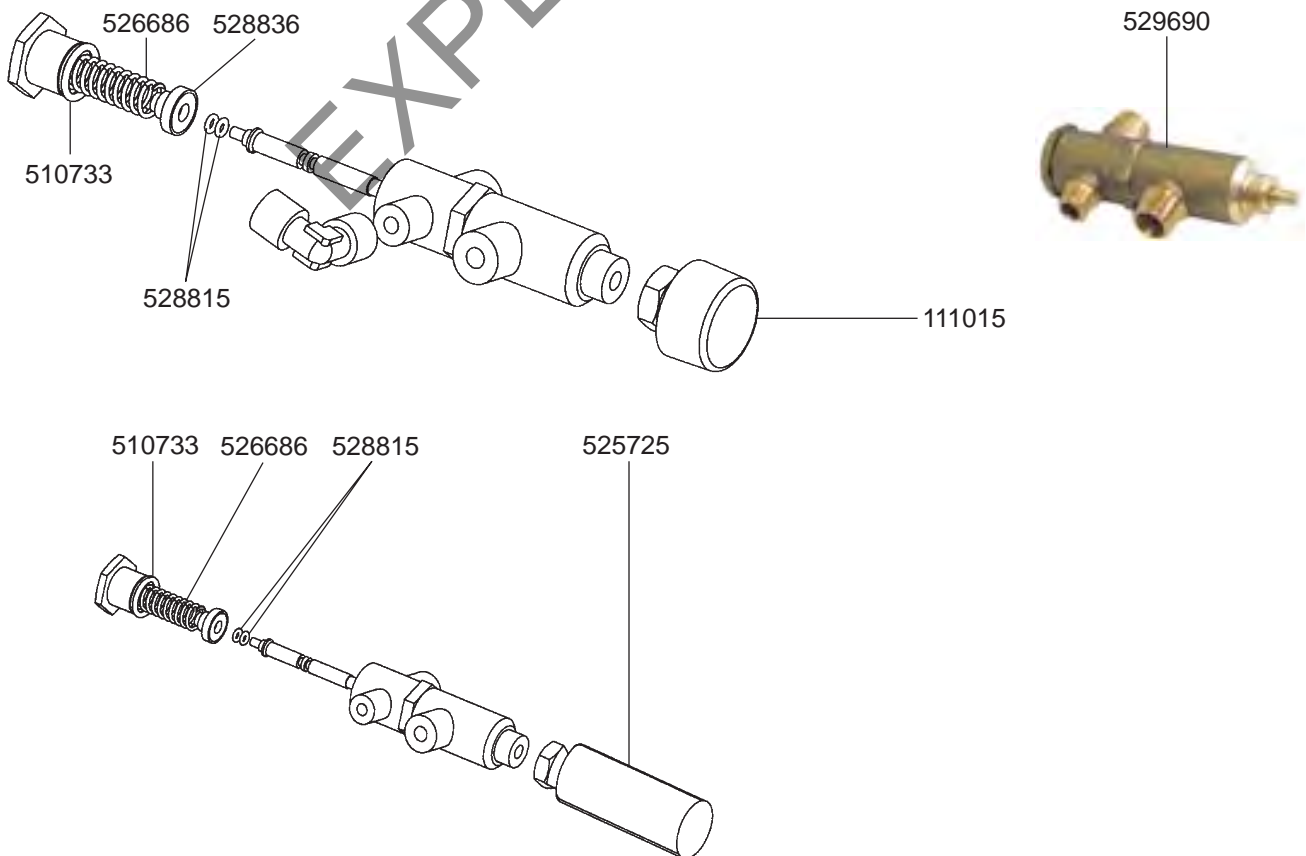

Inlet VALVES