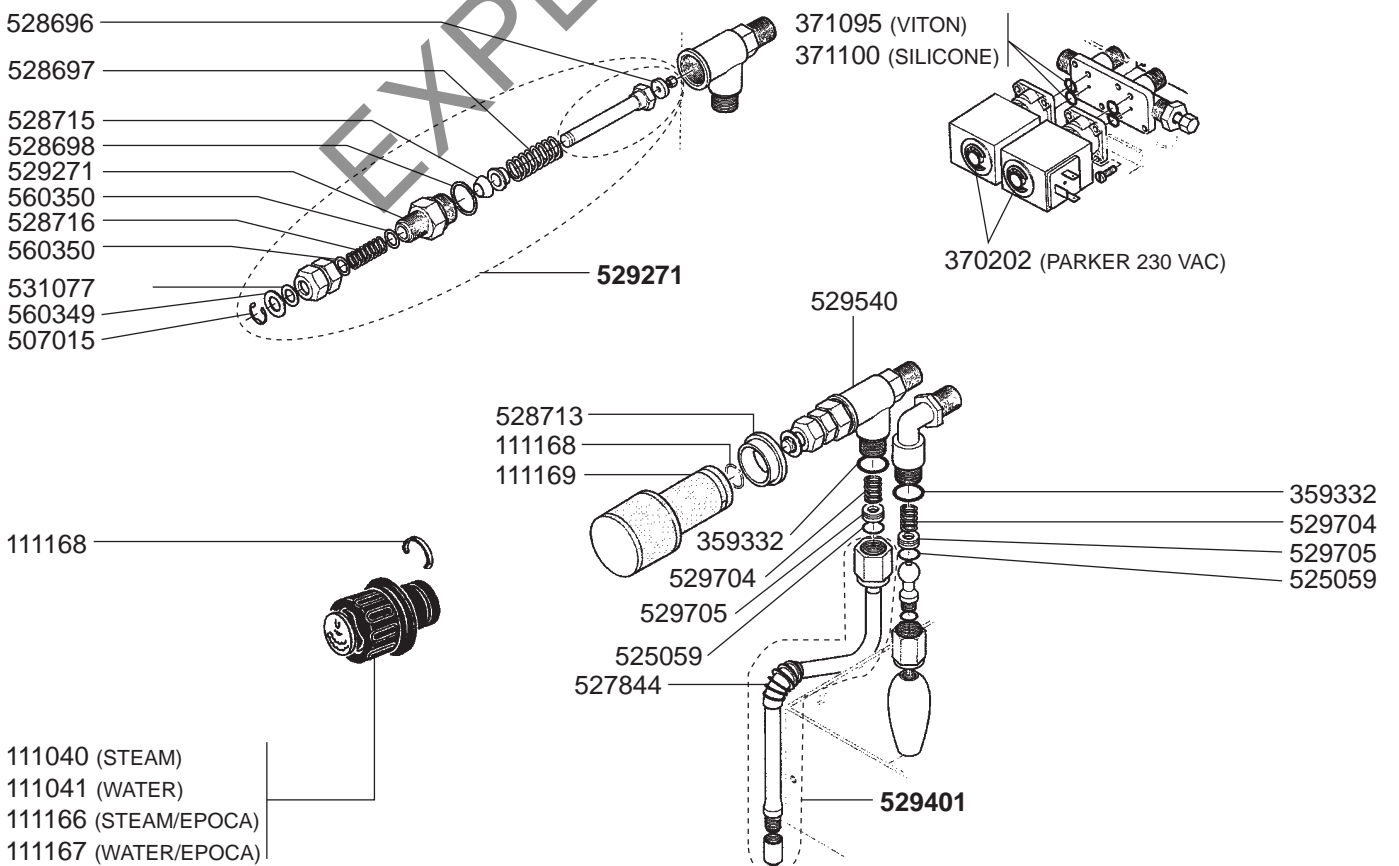

STEAM/WATER TAPS