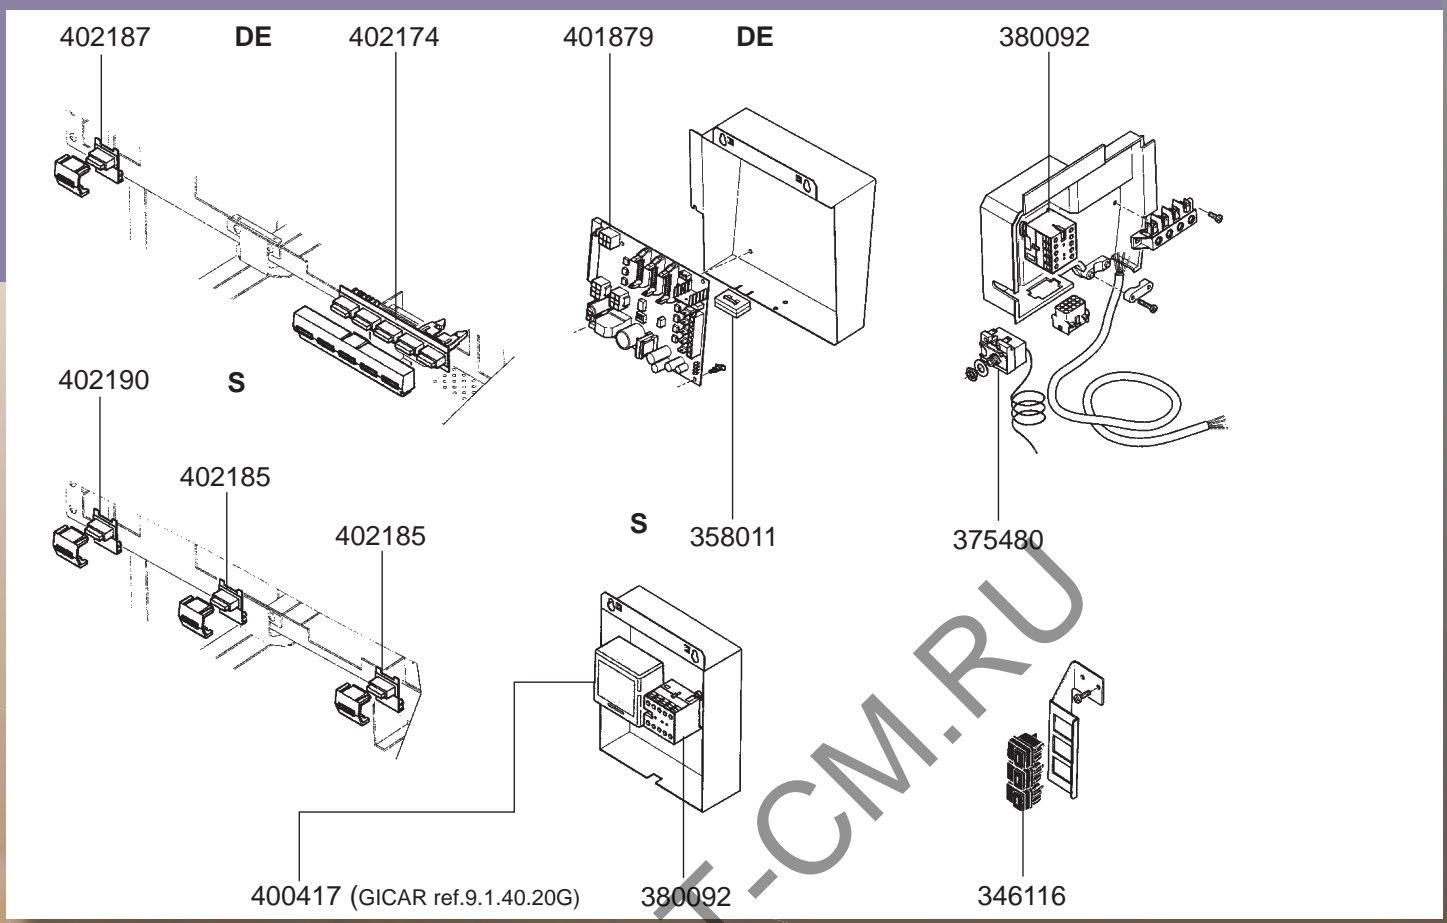

ELECTRICAL COMPONENTS CLASSE 6