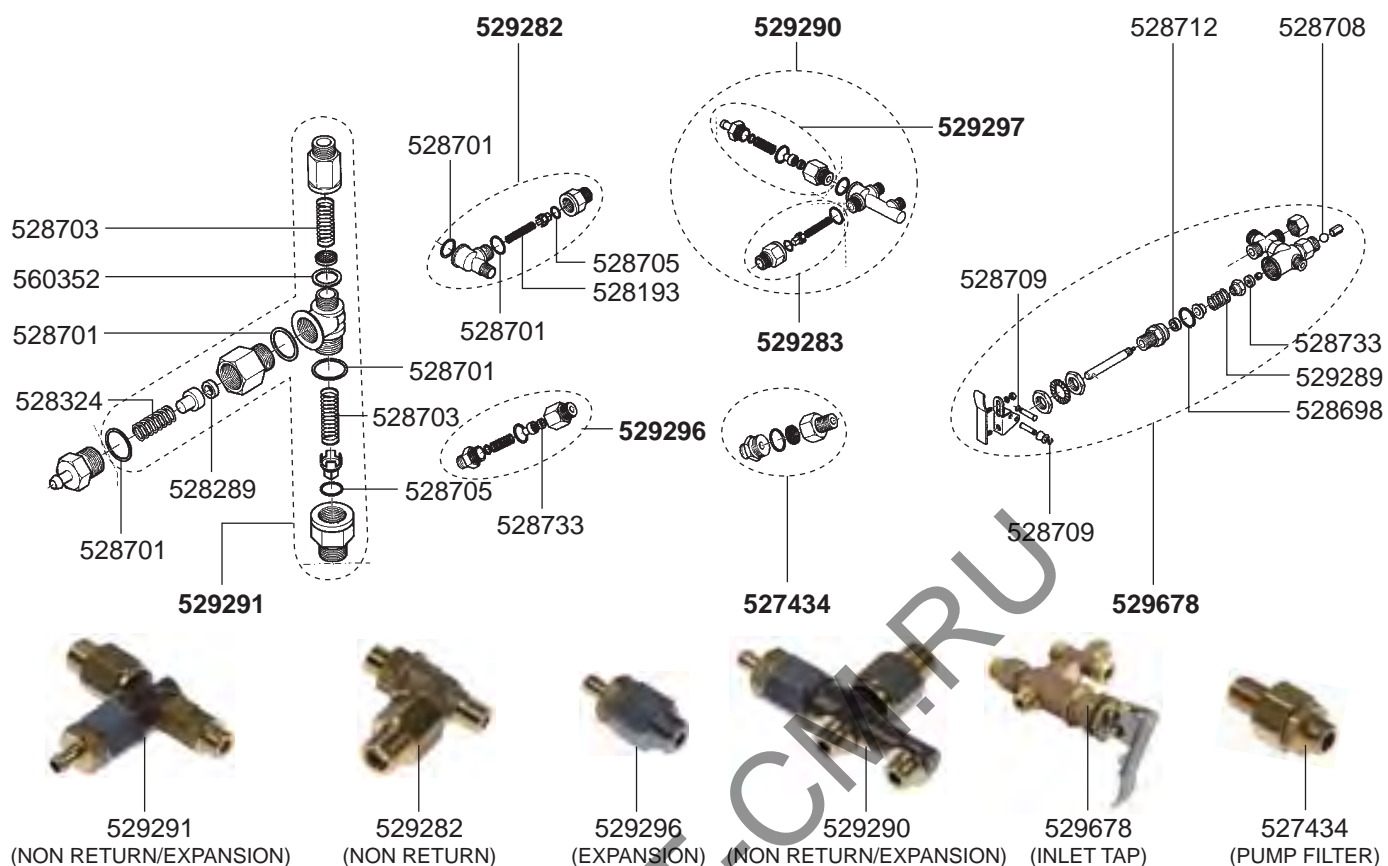

RANCILIO – ESPRESSO MACHINES

ESPRESSO MACHINES

1 VALVES

LEVEL INDICATOR/MANOMETERS/DRIP TRAYS

BOILER

BOILER

ELECTRICAL COMPONENTS Z11

ELECTRICAL COMPONENTS S20