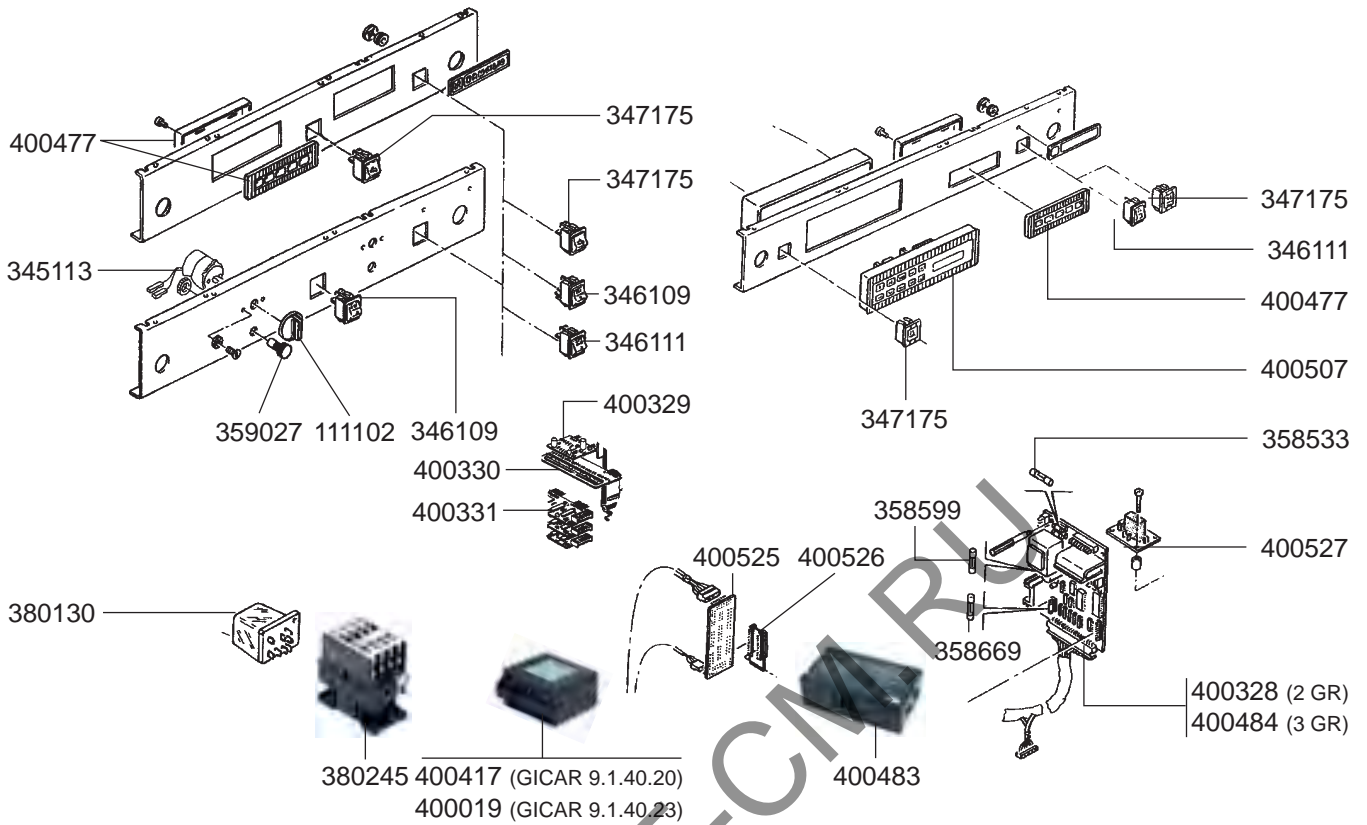

RANCILIO – ESPRESSO MACHINES

ESPRESSO MACHINES

1 VALVES

LEVEL INDICATOR/MANOMETERS/DRIP TRAYS

BOILER

BOILER

ELECTRICAL COMPONENTS Z11

ELECTRICAL COMPONENTS S20