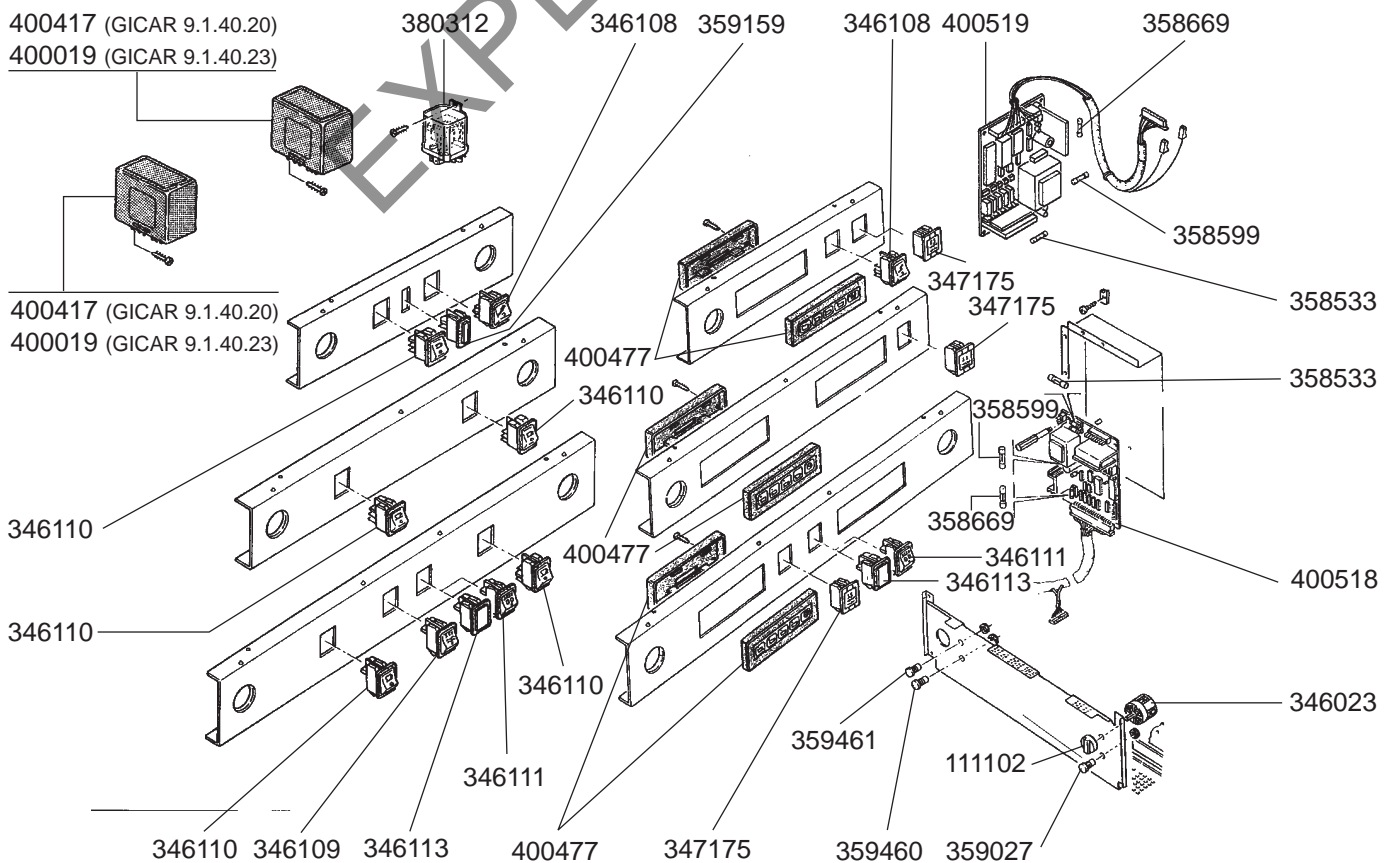

RANCILIO – ESPRESSO MACHINES

ESPRESSO MACHINES

1 VALVES

LEVEL INDICATOR/MANOMETERS/DRIP TRAYS

BOILER

BOILER

ELECTRICAL COMPONENTS Z11

ELECTRICAL COMPONENTS S20