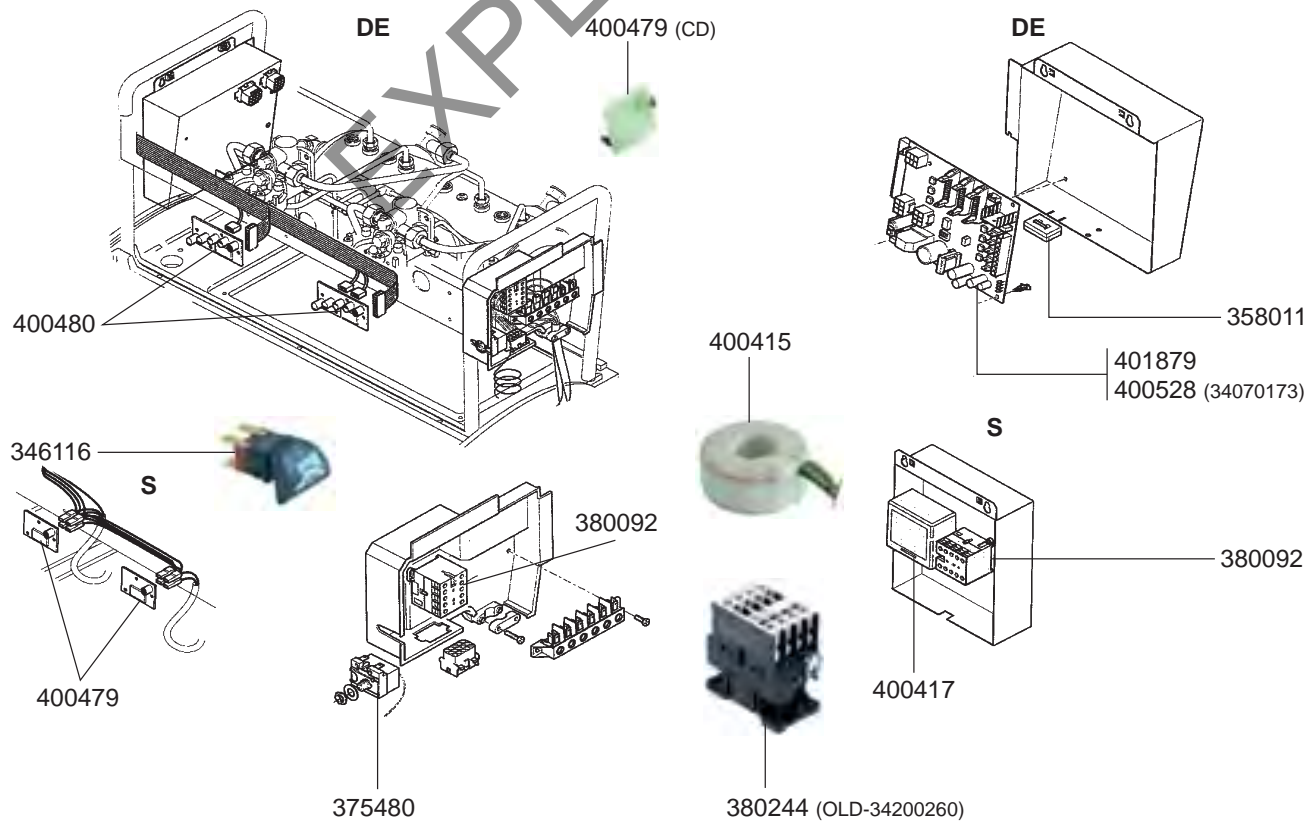

ELECTRICAL COMPONENTS EPOCA