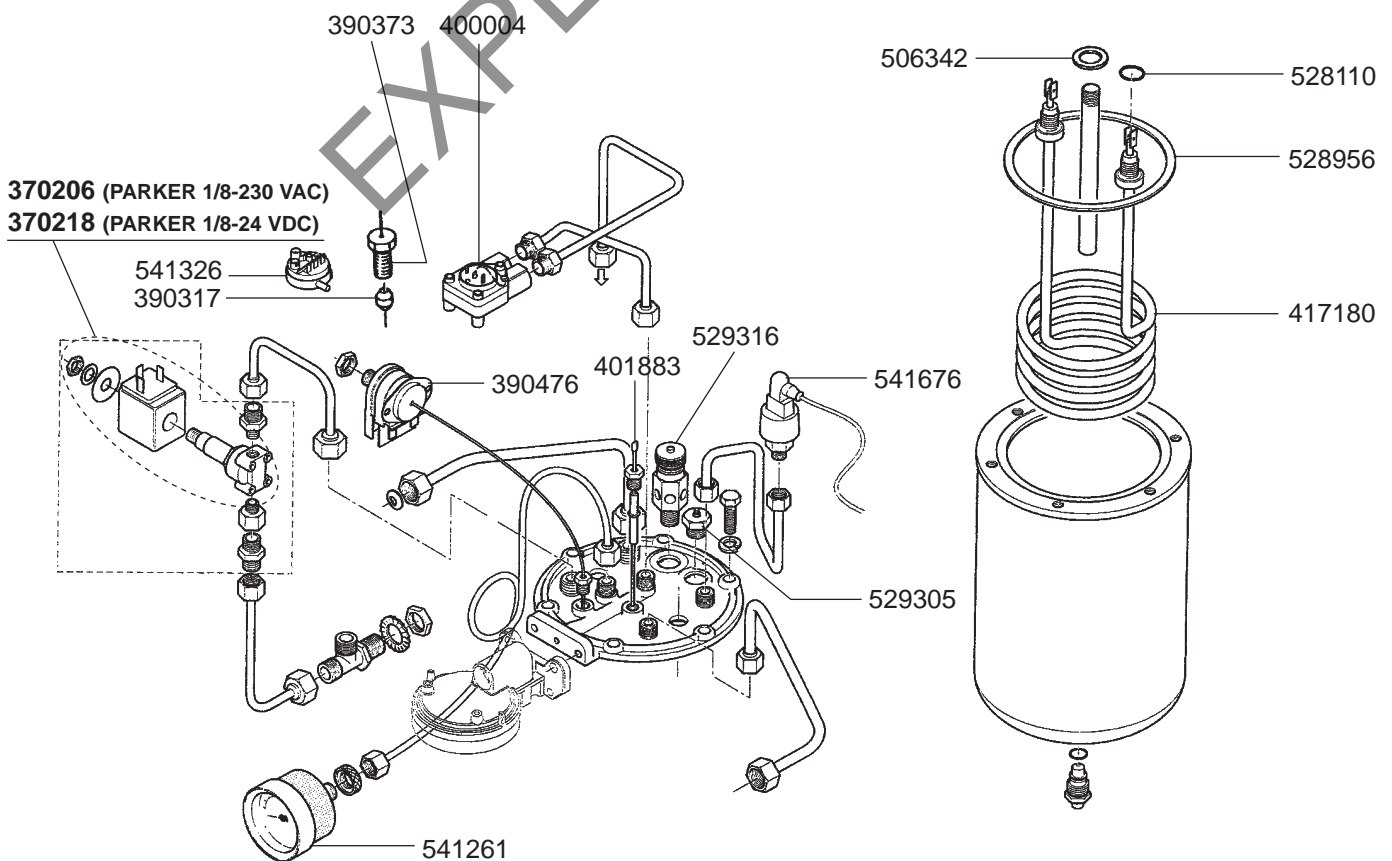

RANCILIO – ESPRESSO MACHINES

ESPRESSO MACHINES

1 VALVES

LEVEL INDICATOR/MANOMETERS/DRIP TRAYS

BOILER

BOILER

ELECTRICAL COMPONENTS Z11

ELECTRICAL COMPONENTS S20