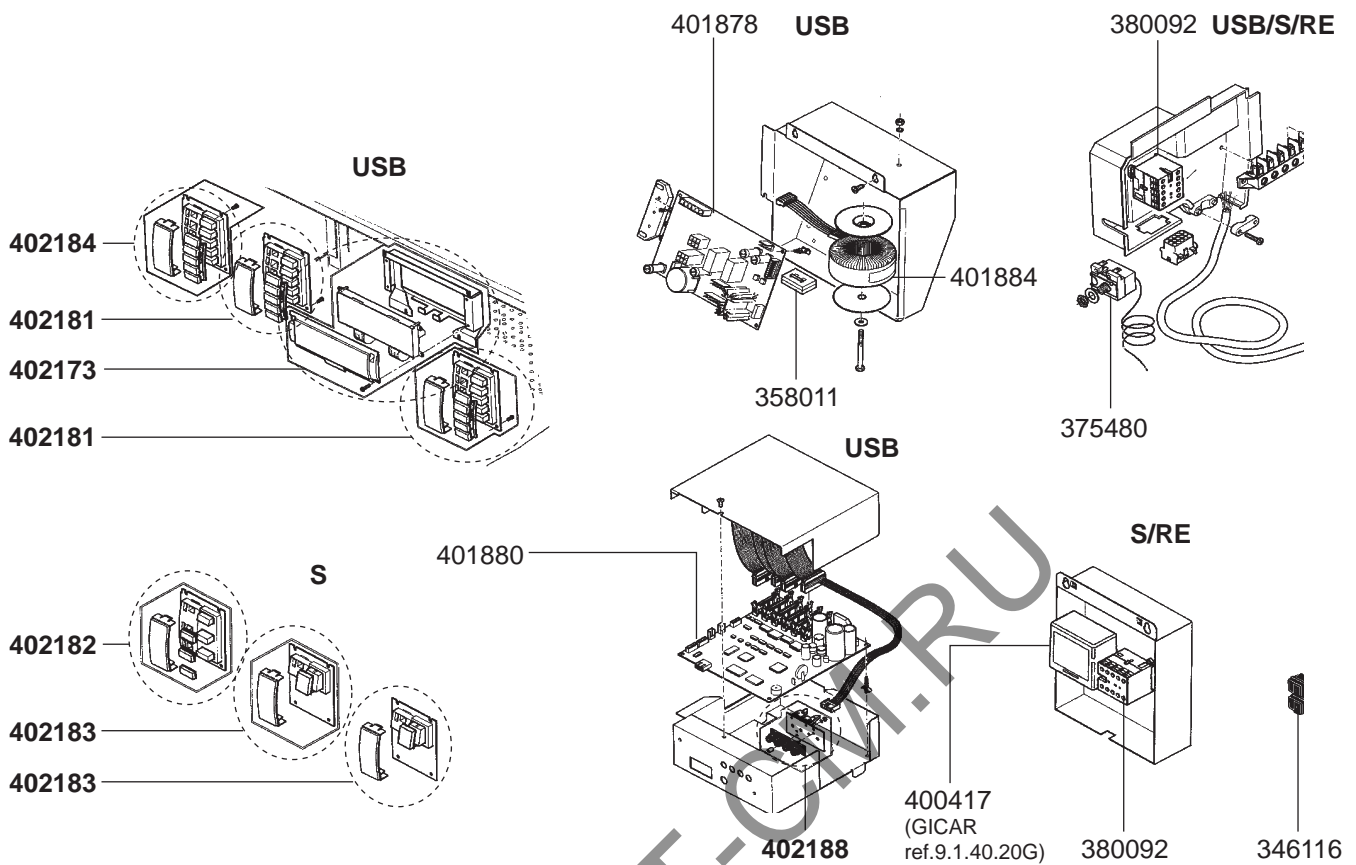

ELECTRICAL COMPONENTS CLASSE 10