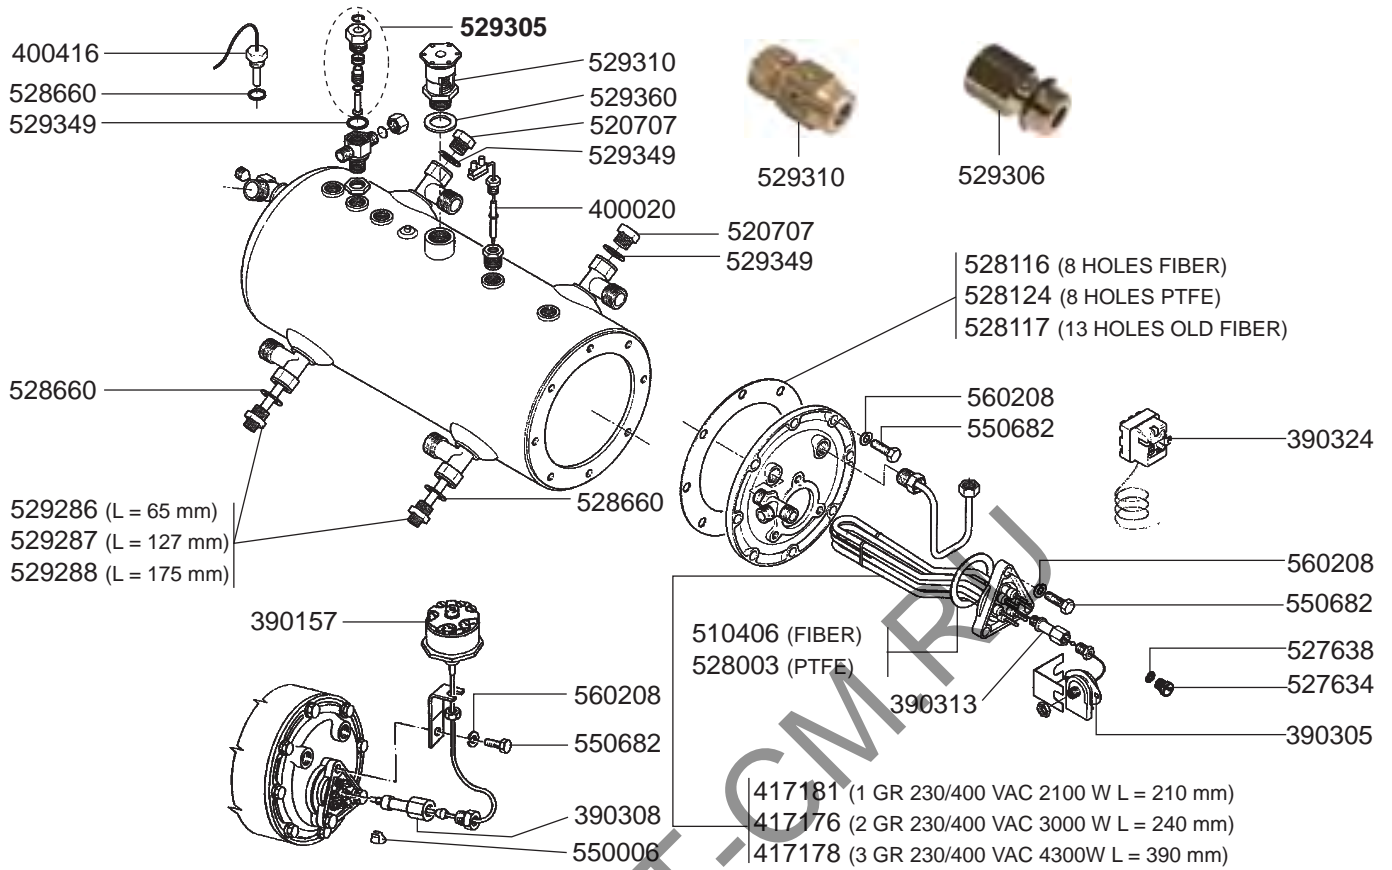

RANCILIO – ESPRESSO MACHINES

ESPRESSO MACHINES

1 VALVES

LEVEL INDICATOR/MANOMETERS/DRIP TRAYS

BOILER

BOILER

ELECTRICAL COMPONENTS Z11

ELECTRICAL COMPONENTS S20