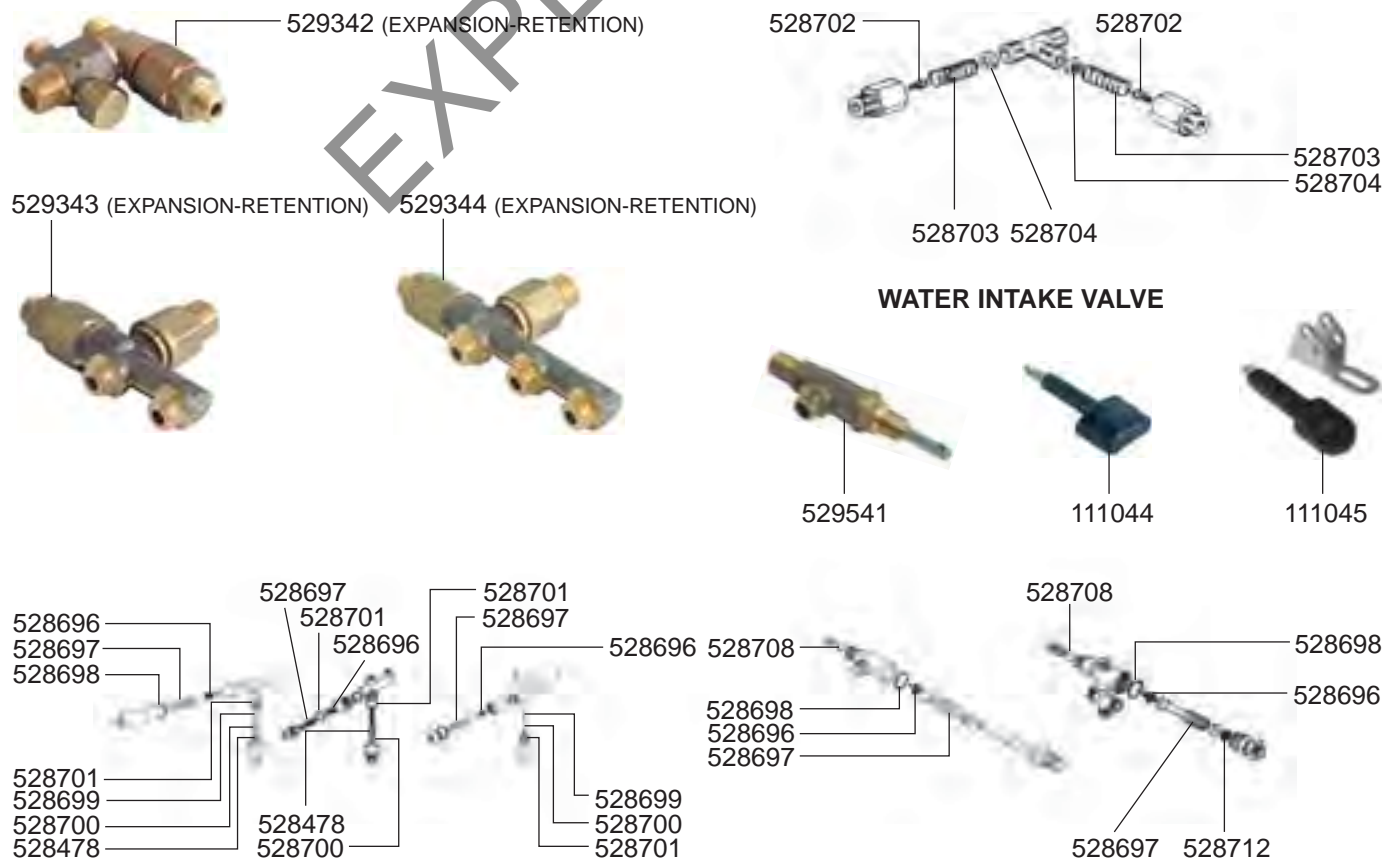

RANCILIO – ESPRESSO MACHINES

ESPRESSO MACHINES

1 VALVES

LEVEL INDICATOR/MANOMETERS/DRIP TRAYS

BOILER

BOILER

ELECTRICAL COMPONENTS Z11

ELECTRICAL COMPONENTS S20