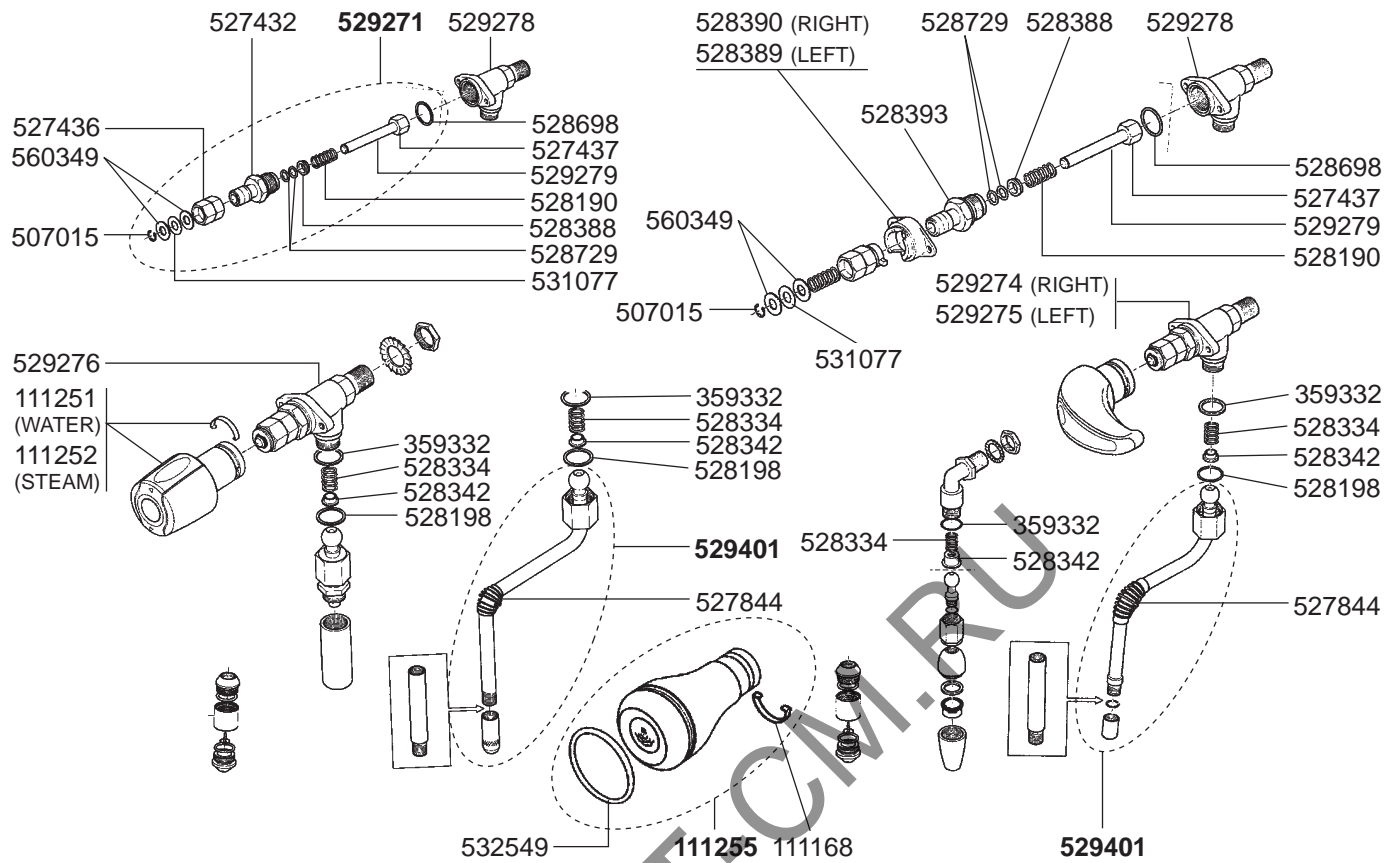

STEAM/WATER TAPS