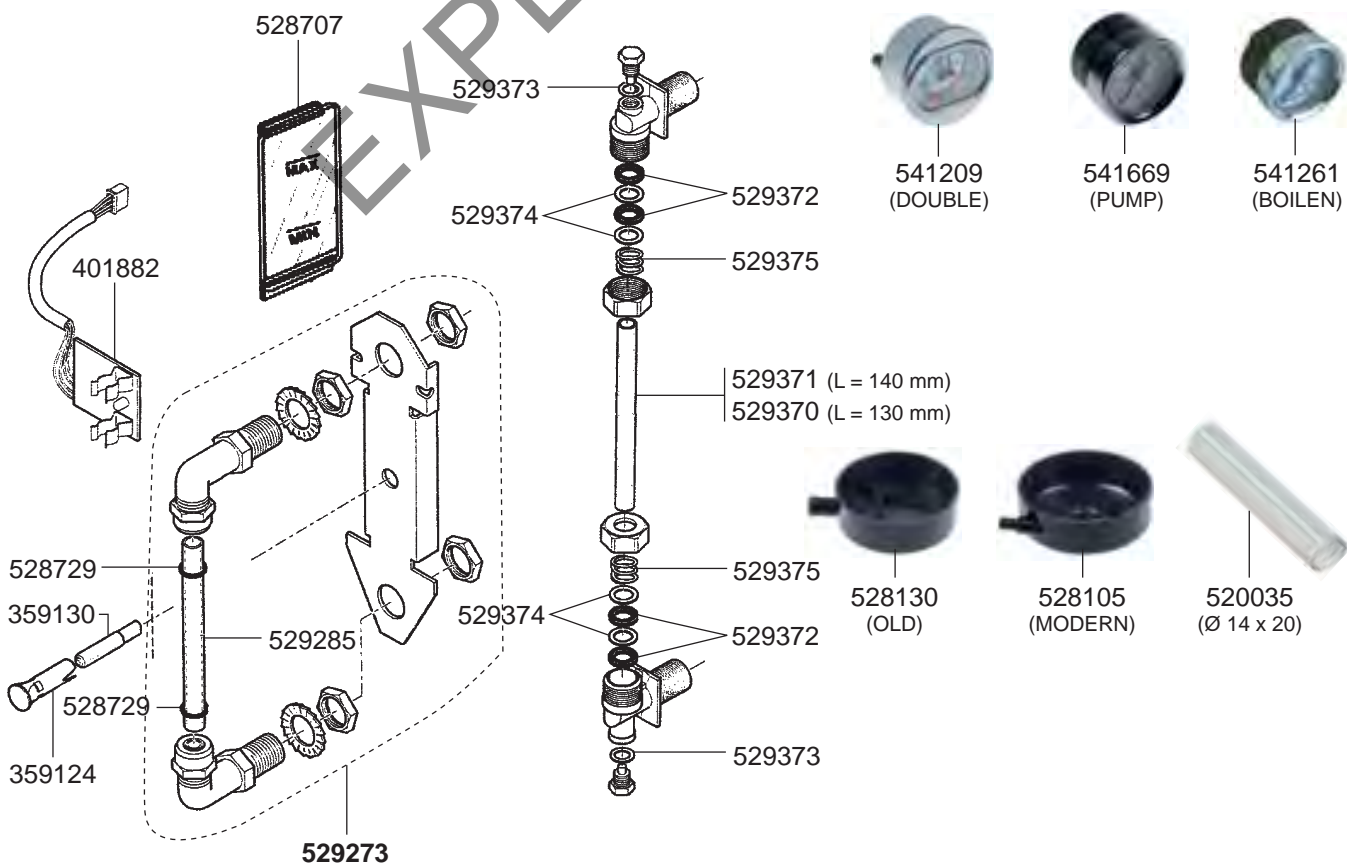

RANCILIO – ESPRESSO MACHINES

ESPRESSO MACHINES

1 VALVES

LEVEL INDICATOR/MANOMETERS/DRIP TRAYS

BOILER

BOILER

ELECTRICAL COMPONENTS Z11

ELECTRICAL COMPONENTS S20