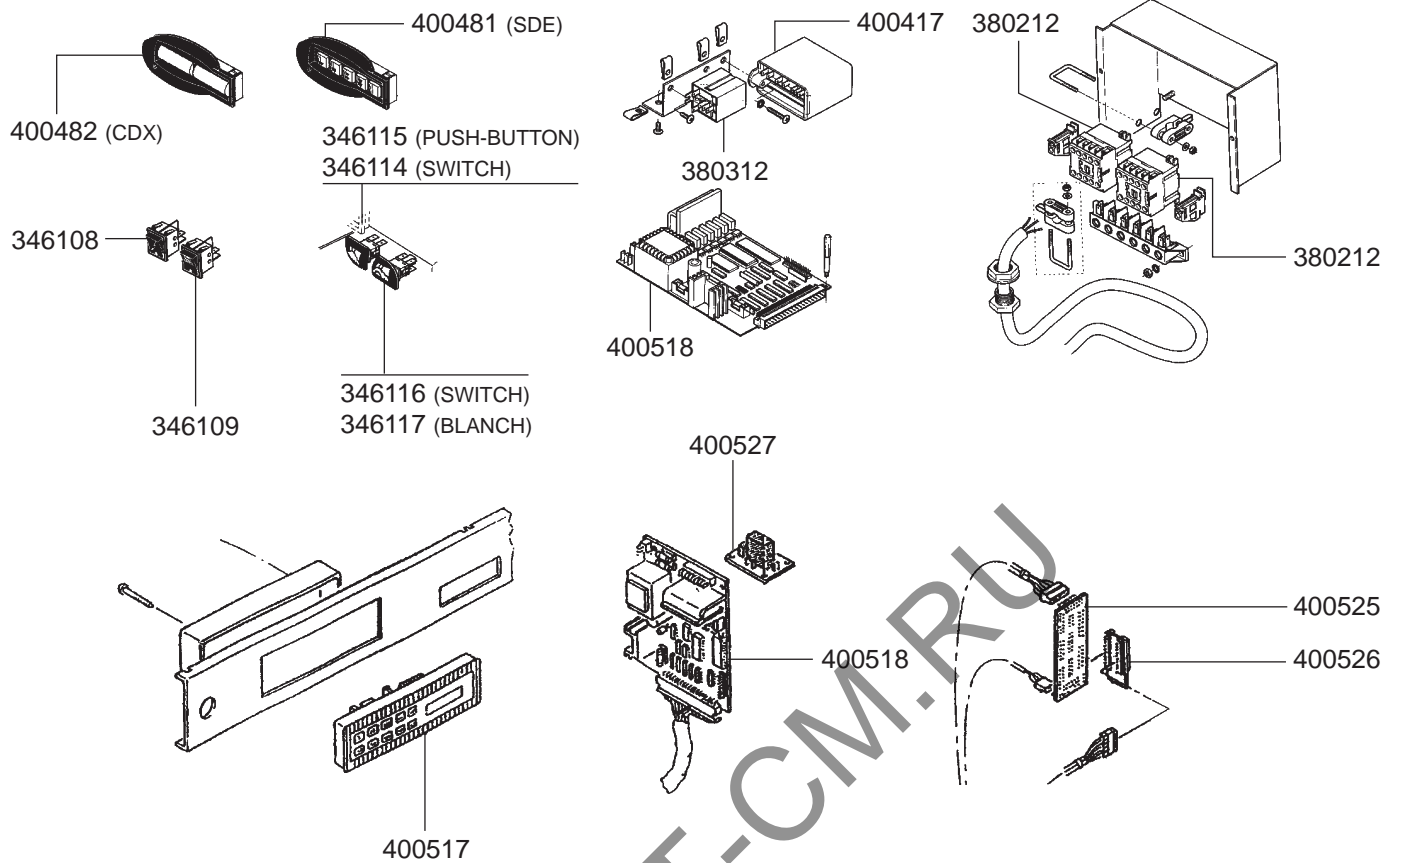

ELECTRICAL COMPONENTS MILLENIUM