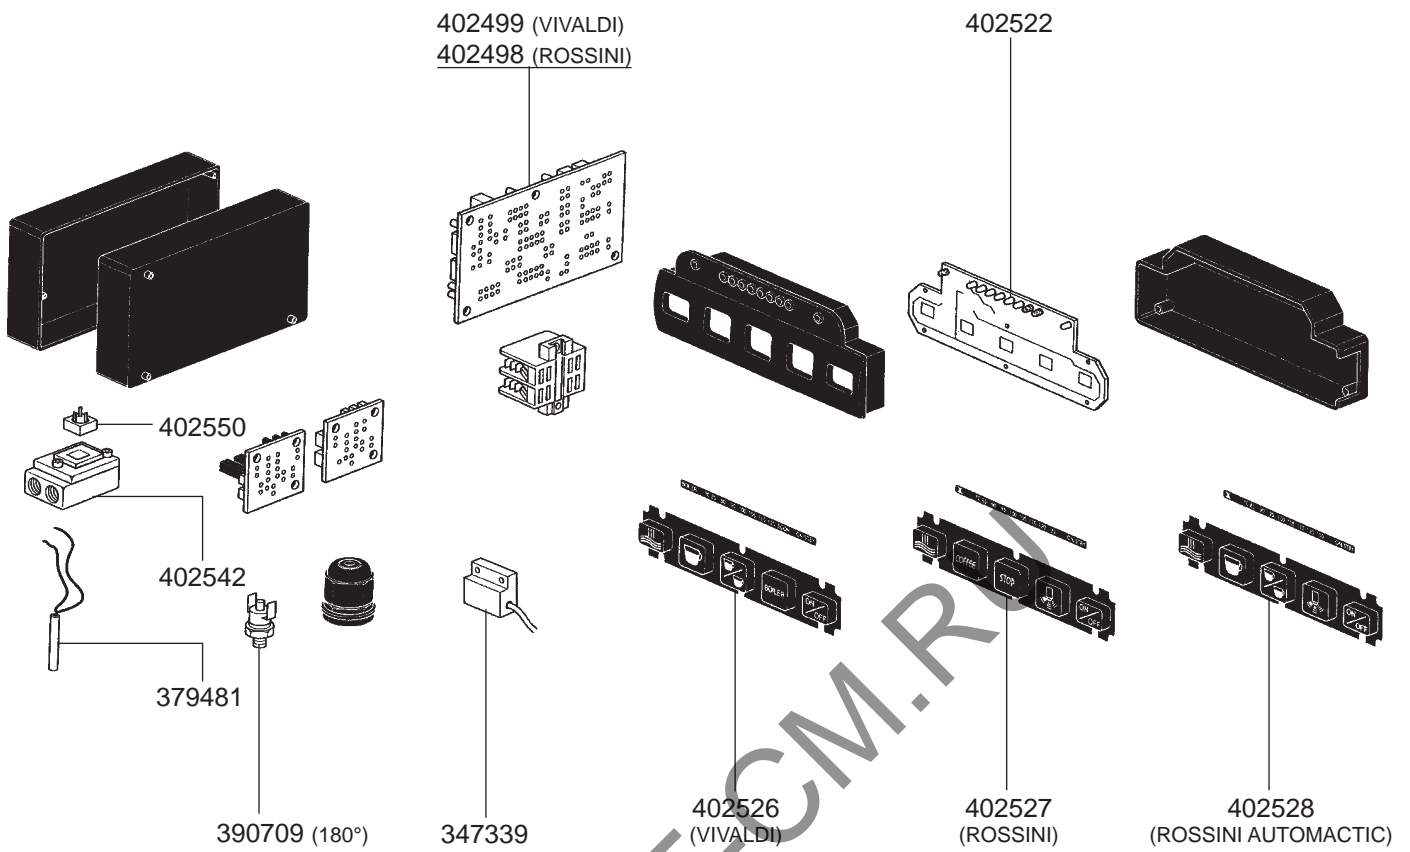

ELECTRICAL COMPONENTS S-1