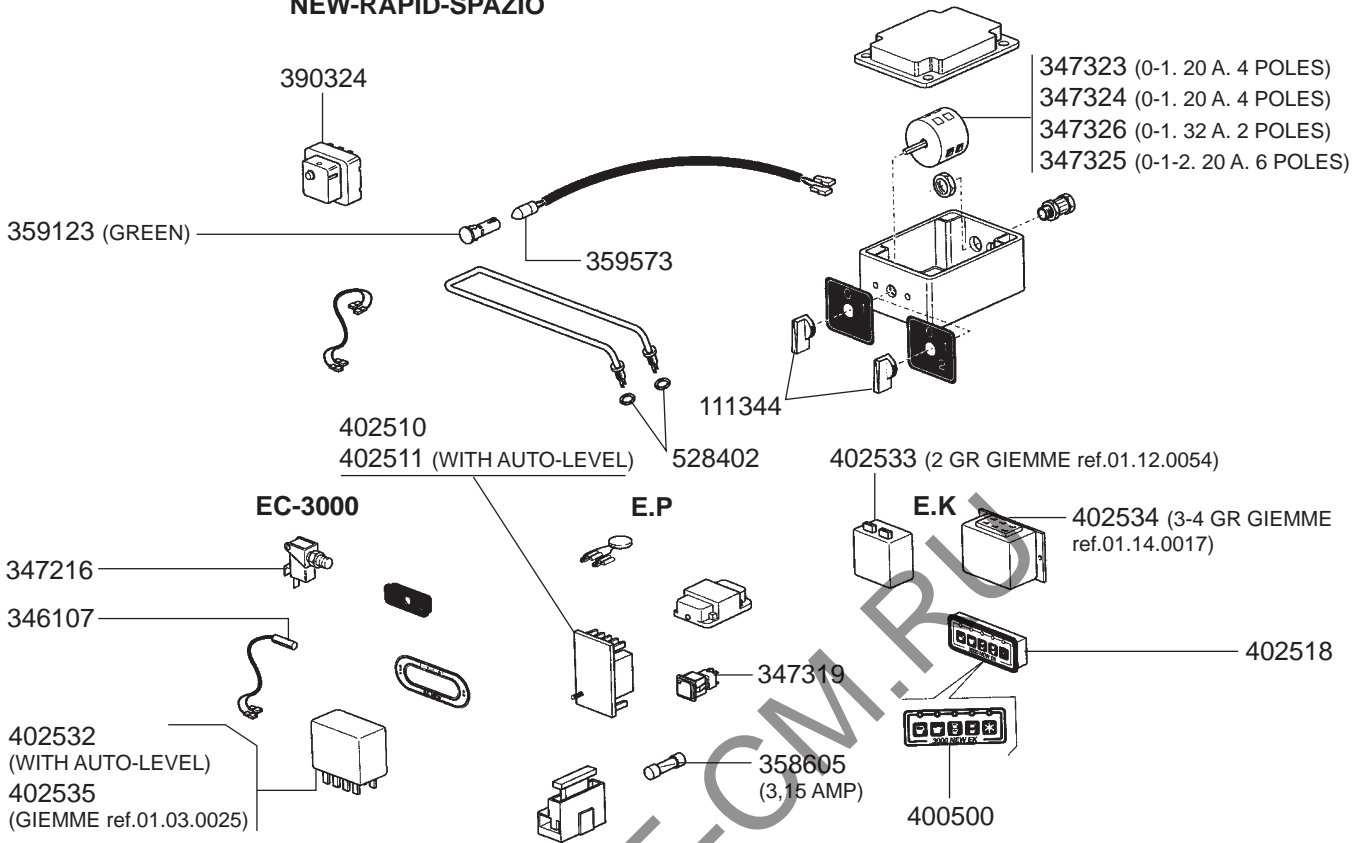

ELECTRICAL COMPONENTS NEW-RAPID-SPAZIO/EC3000/EP/EK

NEW-RAPID-SPAZIO