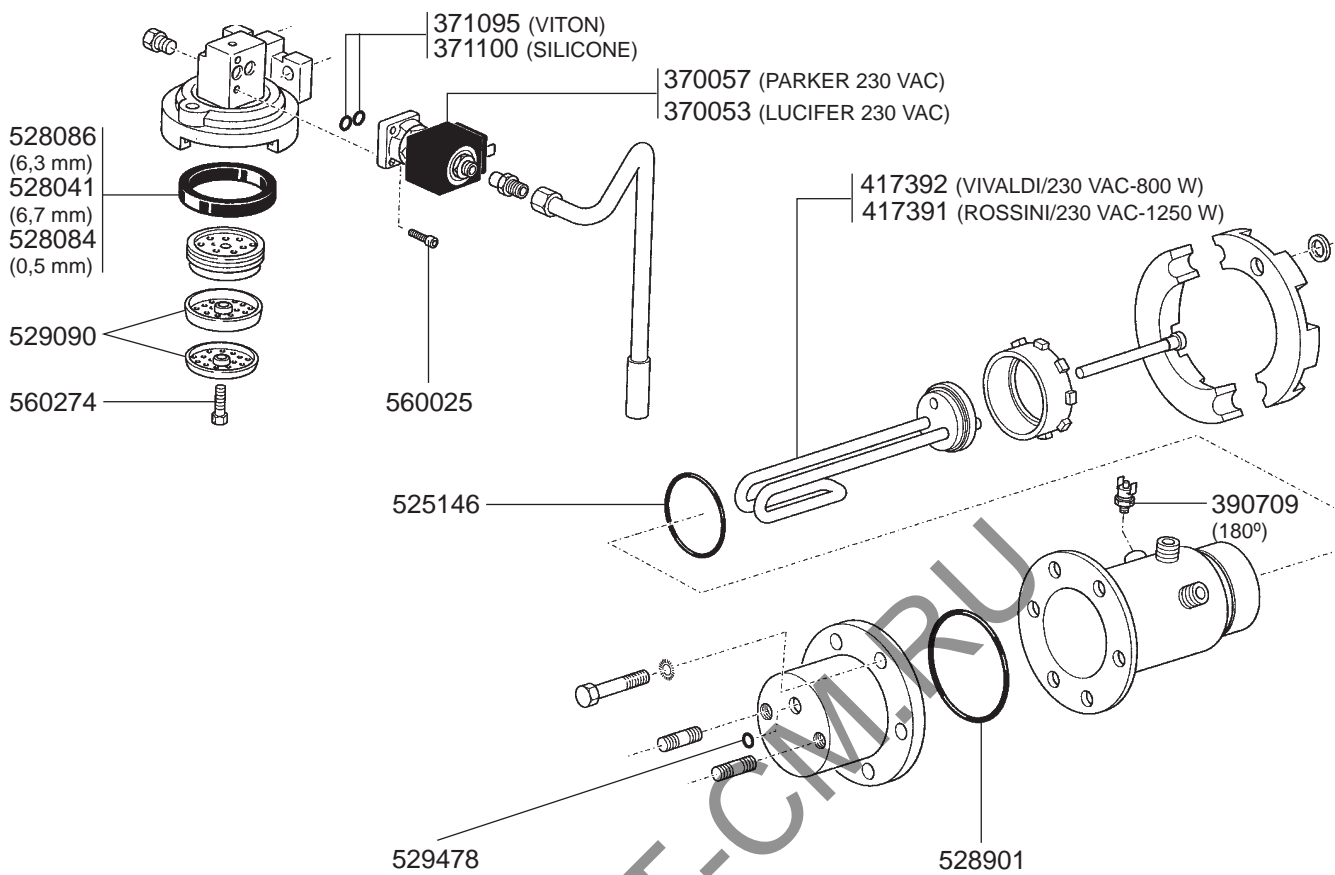

GROUP S-1

GROUP PROFESSIONALE