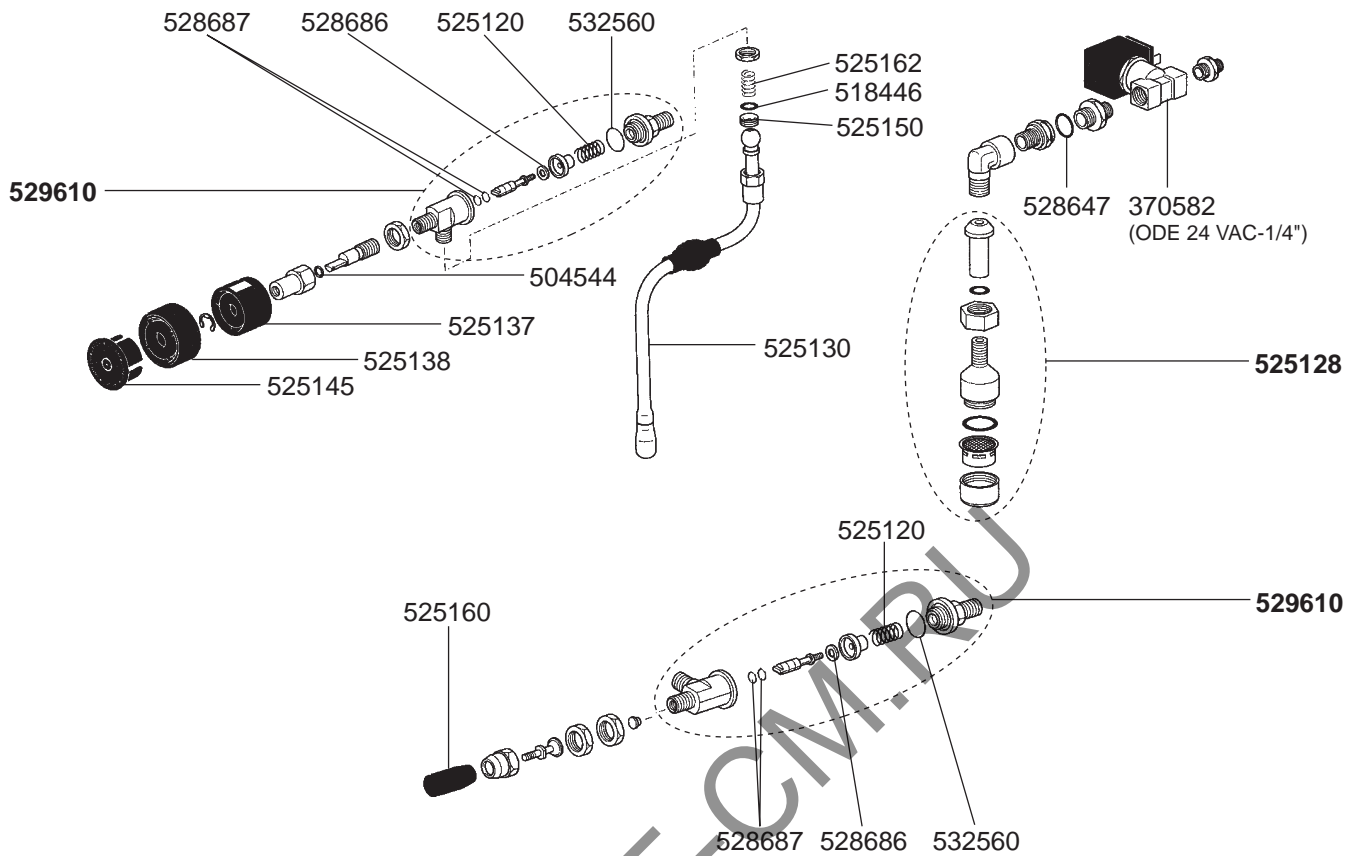

STEAM/WATER TAPS S-3

STEAM/WATER TAPS S-1

STEAM/WATER TAPS SELETRON PLUS

STEAM TAP PROFESSIONALE/LEVEL INDICATOR/VALVES

BOILER NEW/SUPER 3000/SELETRON PLUS/S-3 - MANOMETERS - DRIP TRAY VARIOUS

BOILER RAPID-SPAZIO/1GR NEW/S-1 VIVALDI VARIOUS