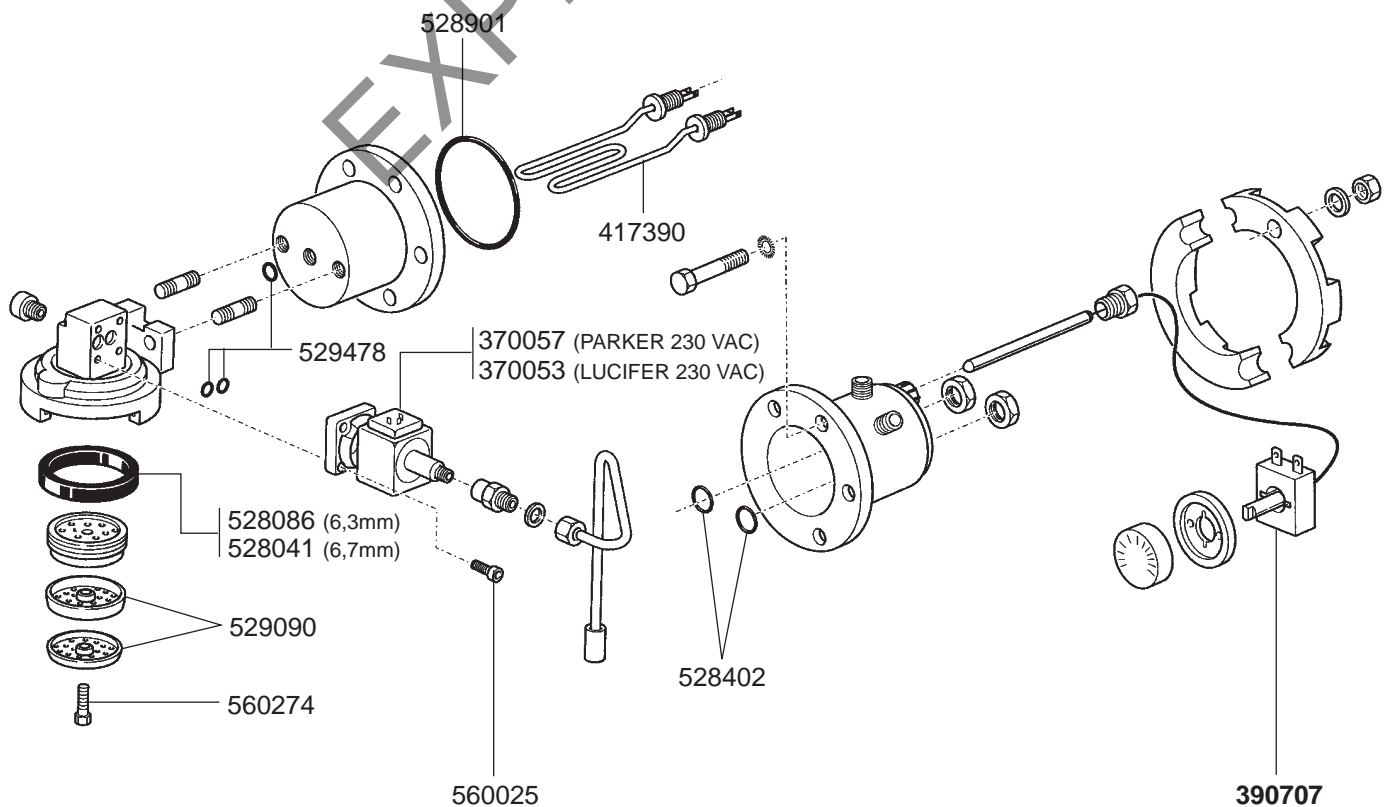

GROUP PROFESSIONALE