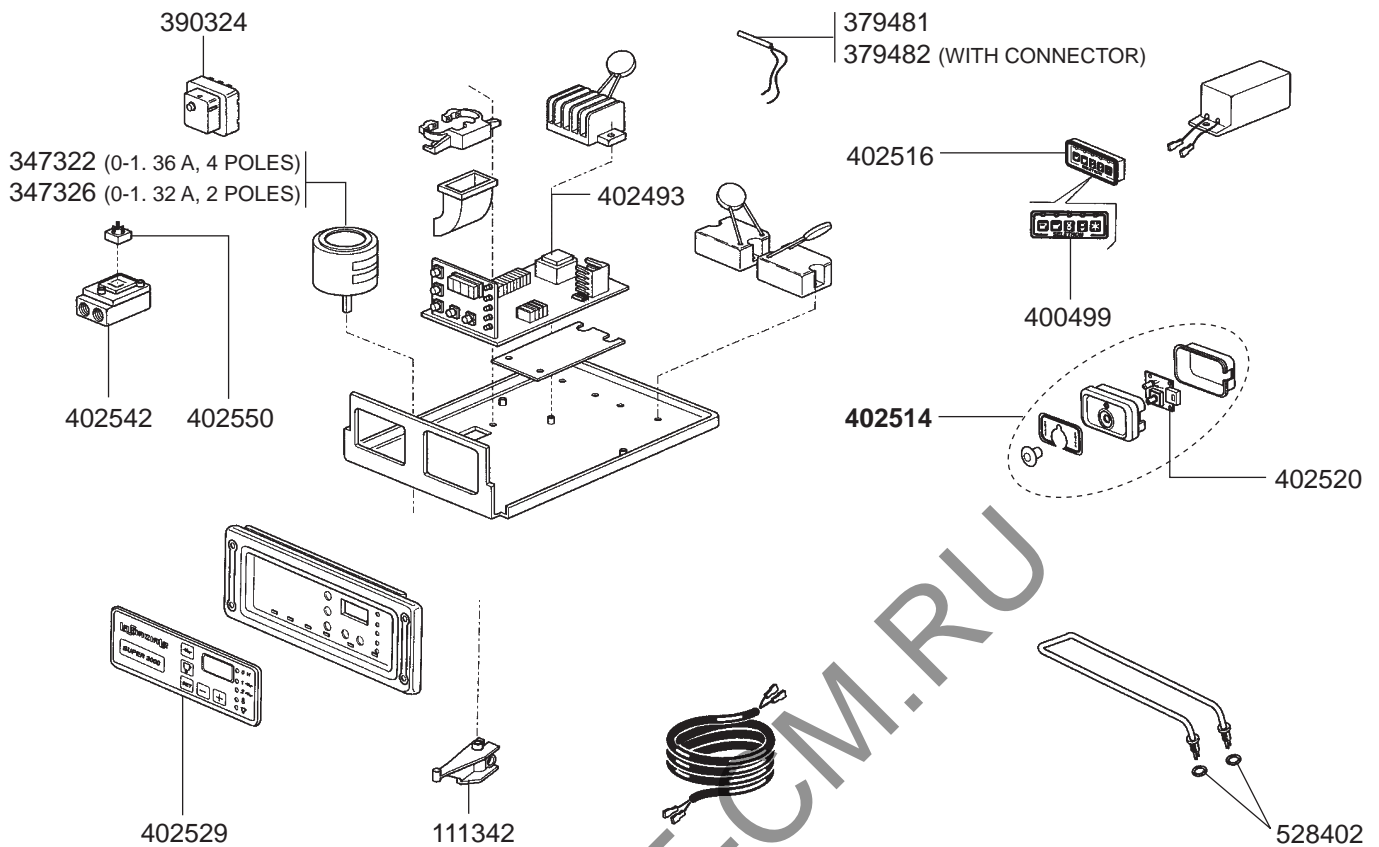

ELECTRICAL COMPONENTS SELETRON/ELETRIK