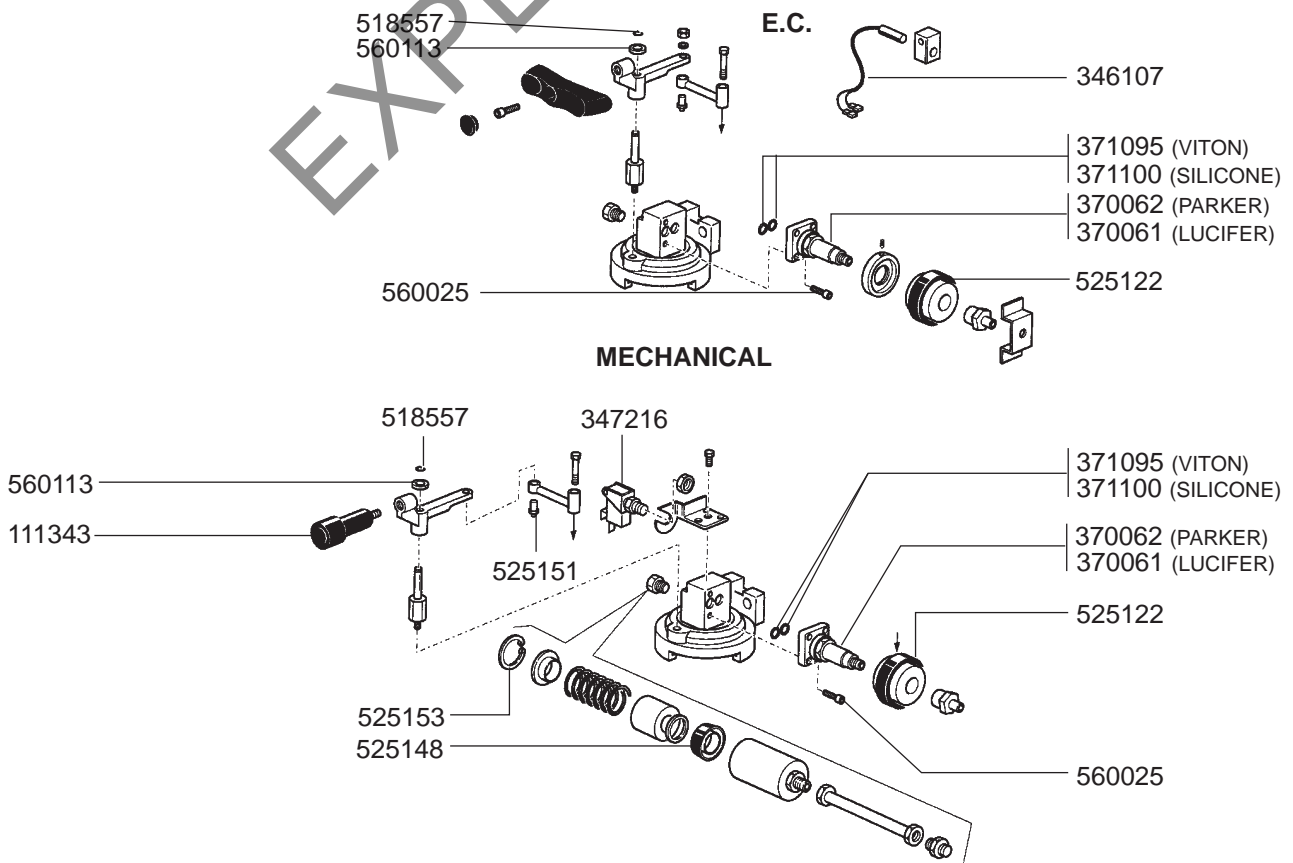

E.C GROUP/MECHANICAL GROUP