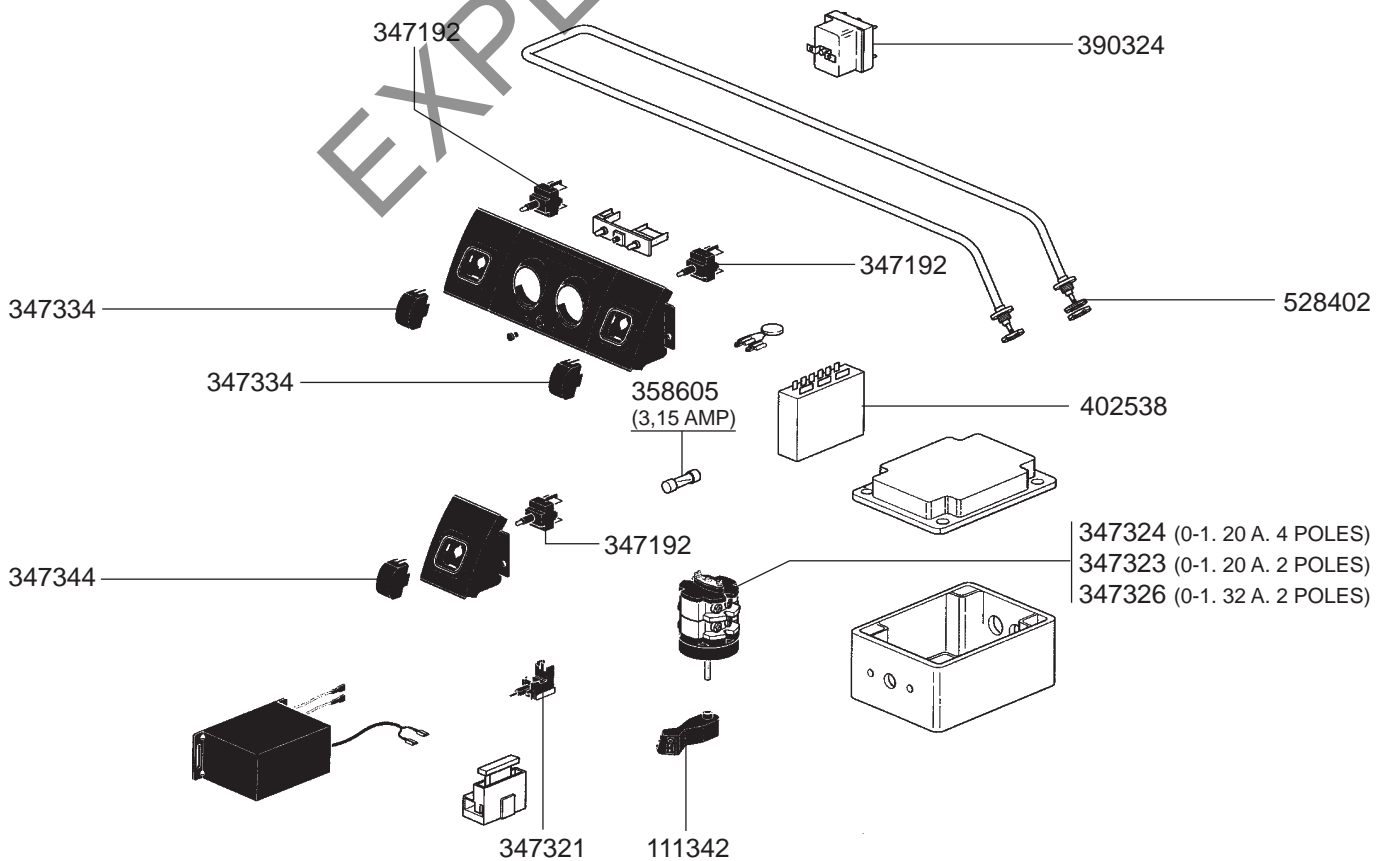

ELECTRICAL COMPONENTS S-3 E.P