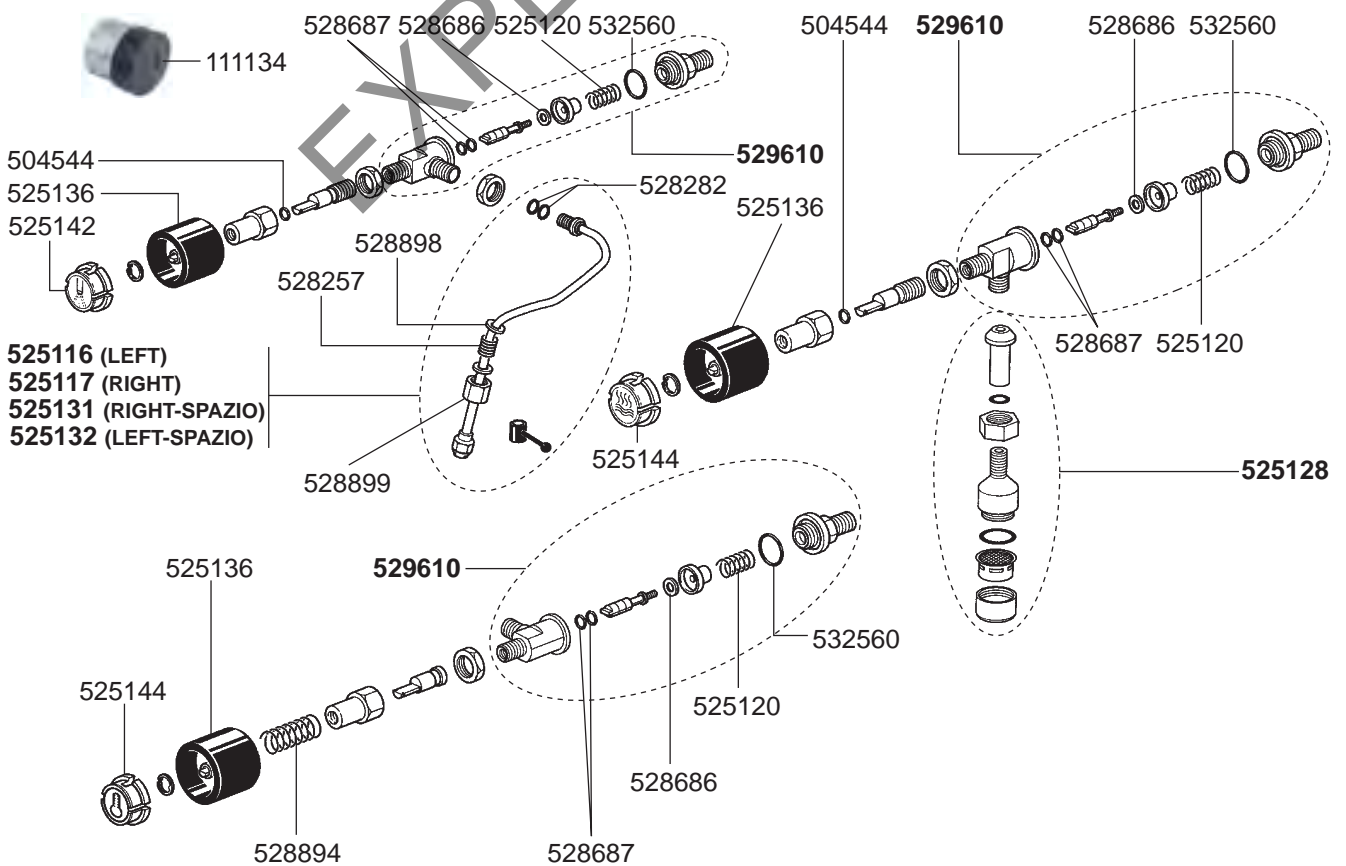

STEAM/WATER TAPS S-3

STEAM/WATER TAPS S-1

STEAM/WATER TAPS SELETRON PLUS

STEAM TAP PROFESSIONALE/LEVEL INDICATOR/VALVES

BOILER NEW/SUPER 3000/SELETRON PLUS/S-3 - MANOMETERS - DRIP TRAY VARIOUS

BOILER RAPID-SPAZIO/1GR NEW/S-1 VIVALDI VARIOUS