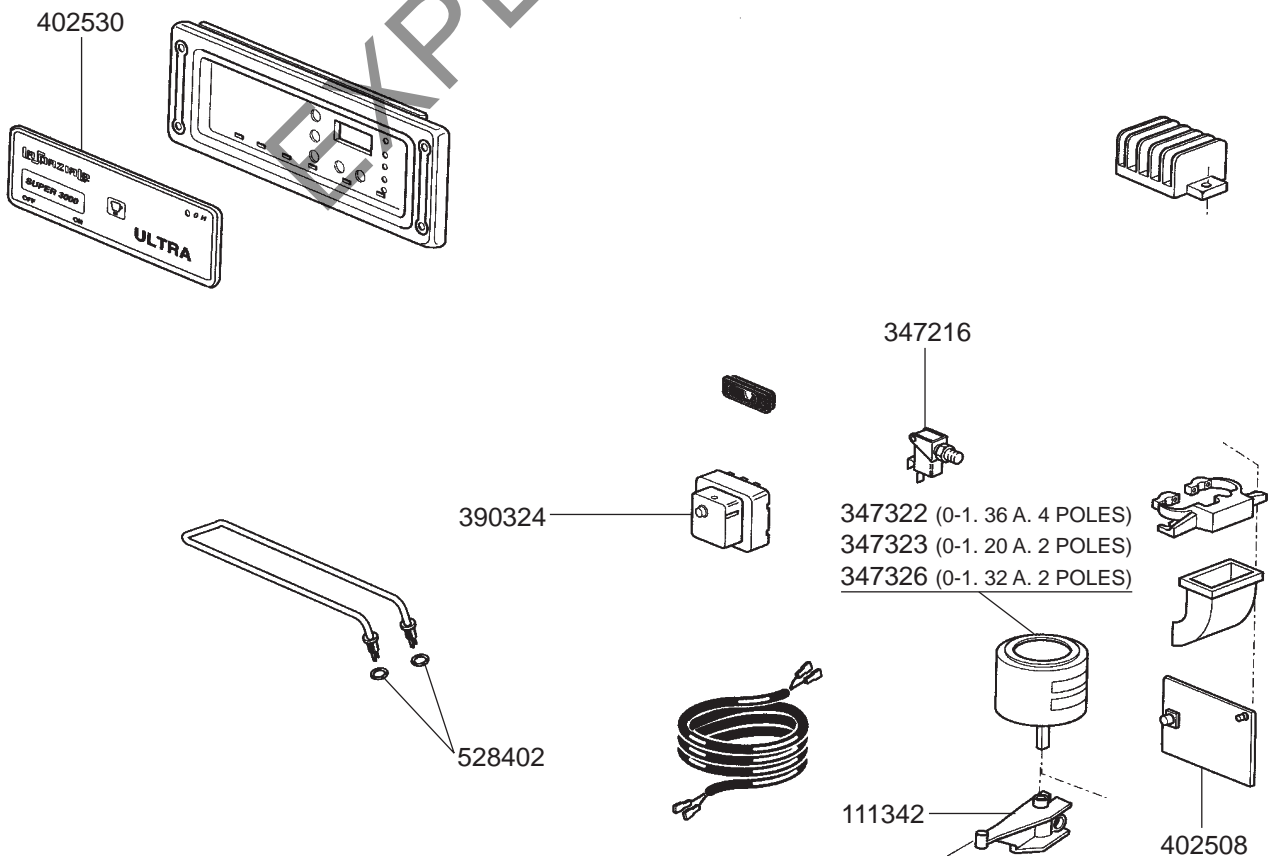

ELECTRICAL COMPONENTS ULTRA