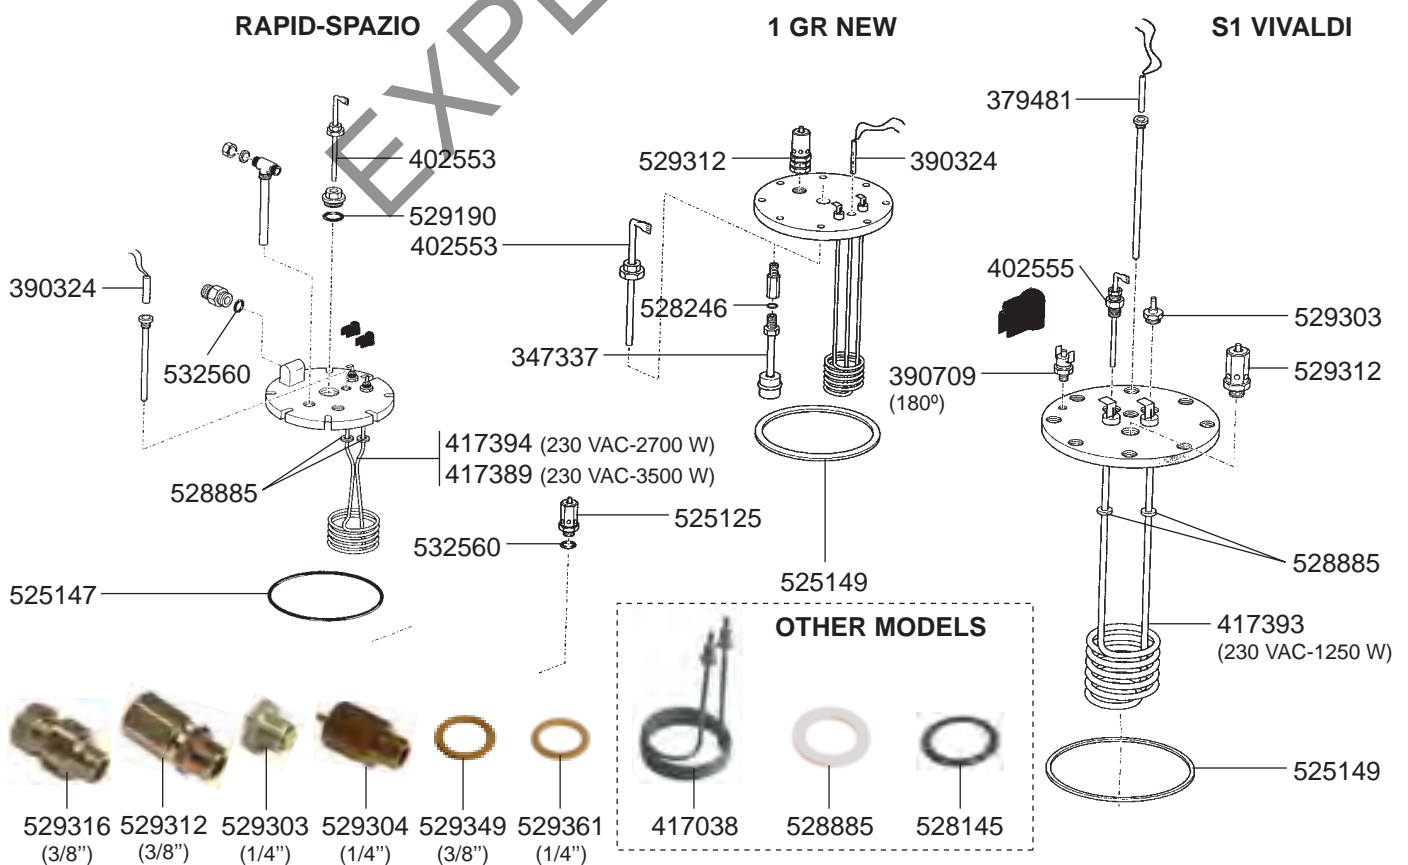

STEAM/WATER TAPS S-3

STEAM/WATER TAPS S-1

STEAM/WATER TAPS SELETRON PLUS

STEAM TAP PROFESSIONALE/LEVEL INDICATOR/VALVES

BOILER NEW/SUPER 3000/SELETRON PLUS/S-3 - MANOMETERS - DRIP TRAY VARIOUS

BOILER RAPID-SPAZIO/1GR NEW/S-1 VIVALDI VARIOUS

ELECTRICAL COMPONENTS NEW-RAPID-SPAZIO/EC3000/EP/EK

NEW-RAPID-SPAZIO

ELECTRICAL COMPONENTS ULTRA

ELECTRICAL COMPONENTS SELETRON/ELETRIK

ELECTRICAL COMPONENTS S-3 E.P

LA SPAZIALE - ESPRESSO MACHINES

1
ESPRESSO MACHINES