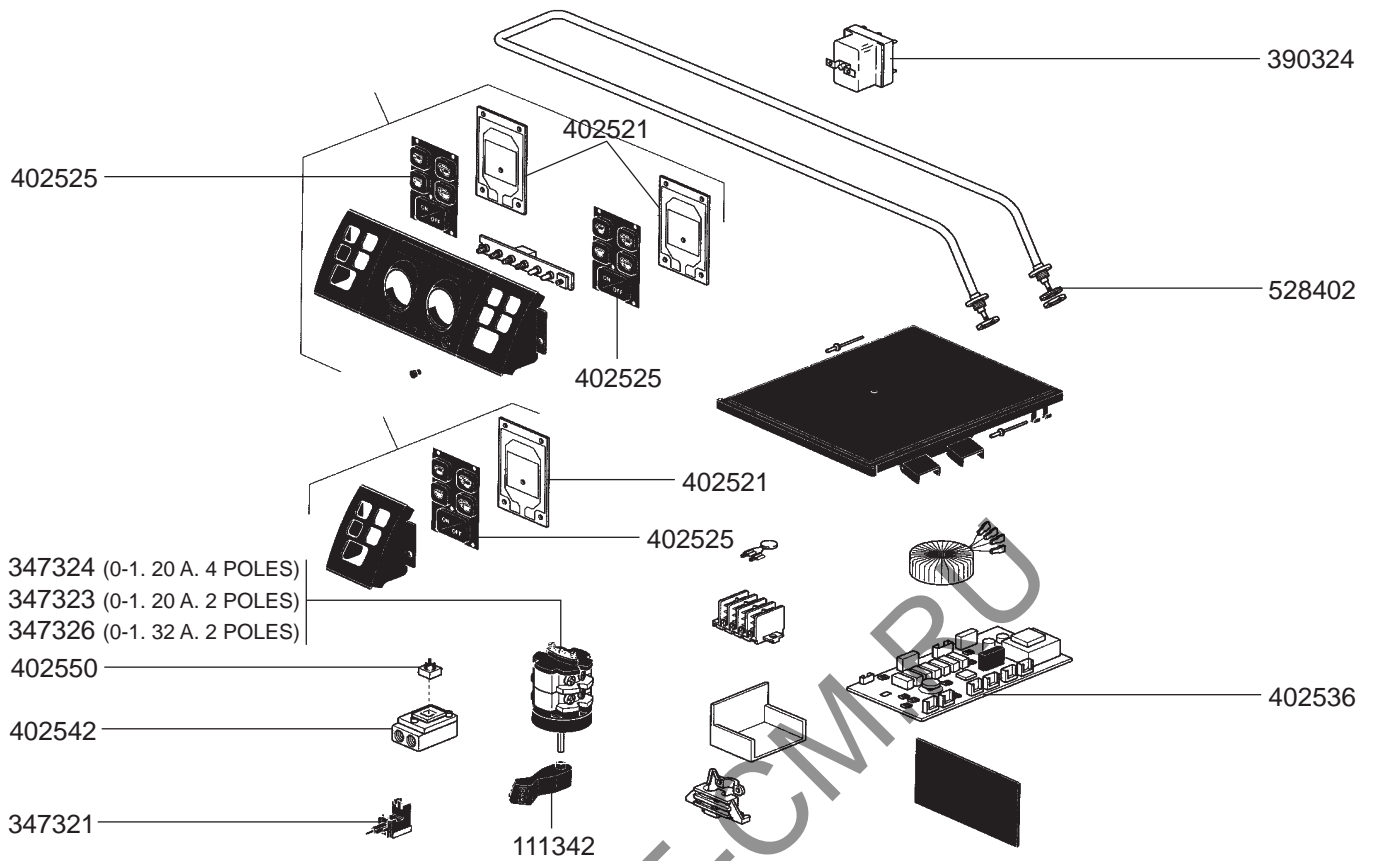

LA SPAZIALE - ESPRESSO MACHINES

1
ESPRESSO MACHINES

ELECTRICAL COMPONENTS S-3 E.K