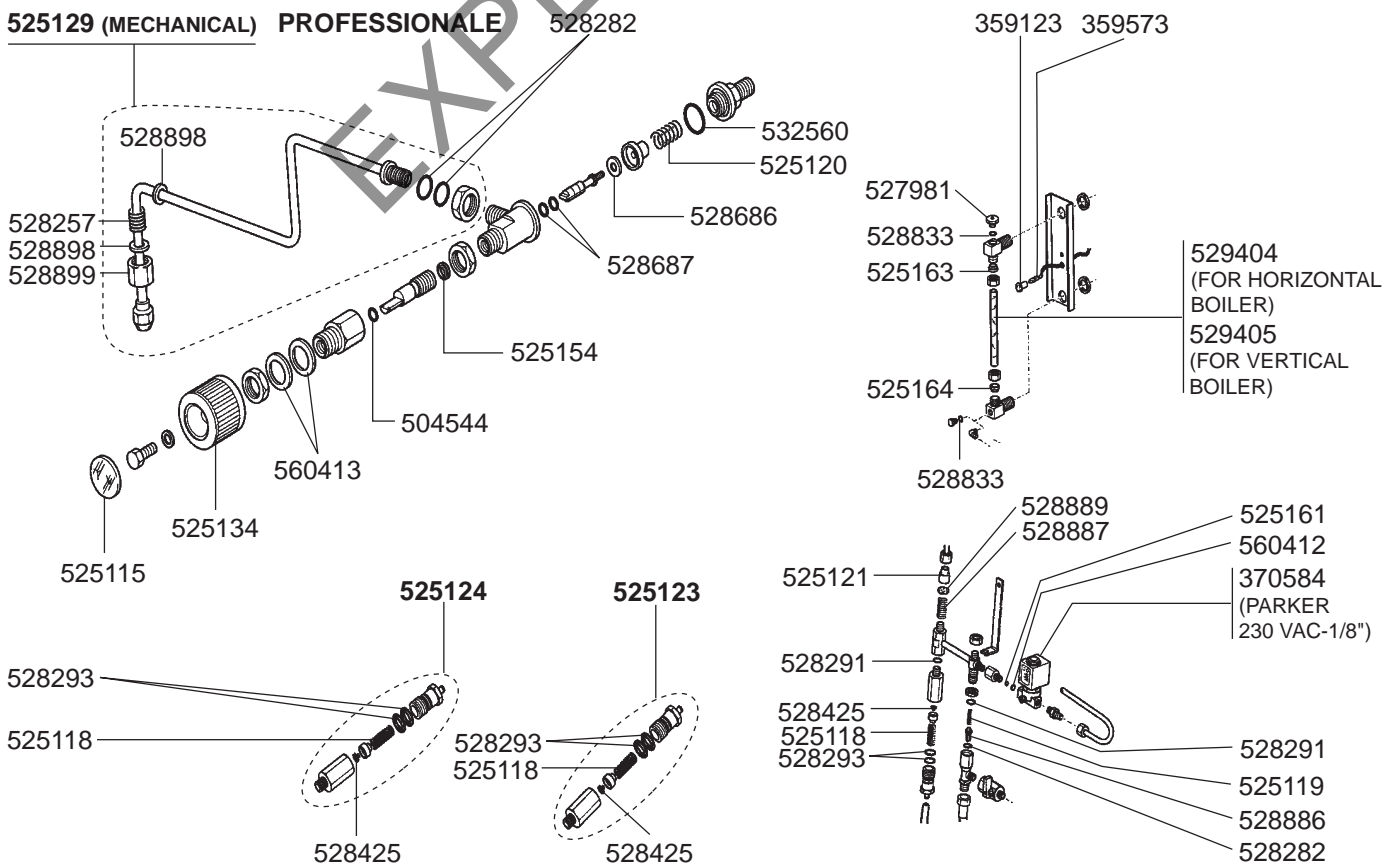

STEAM/WATER TAPS S-3

STEAM/WATER TAPS S-1

STEAM/WATER TAPS SELETRON PLUS

STEAM TAP PROFESSIONALE/LEVEL INDICATOR/VALVES

BOILER NEW/SUPER 3000/SELETRON PLUS/S-3 - MANOMETERS - DRIP TRAY VARIOUS

BOILER RAPID-SPAZIO/1GR NEW/S-1 VIVALDI VARIOUS