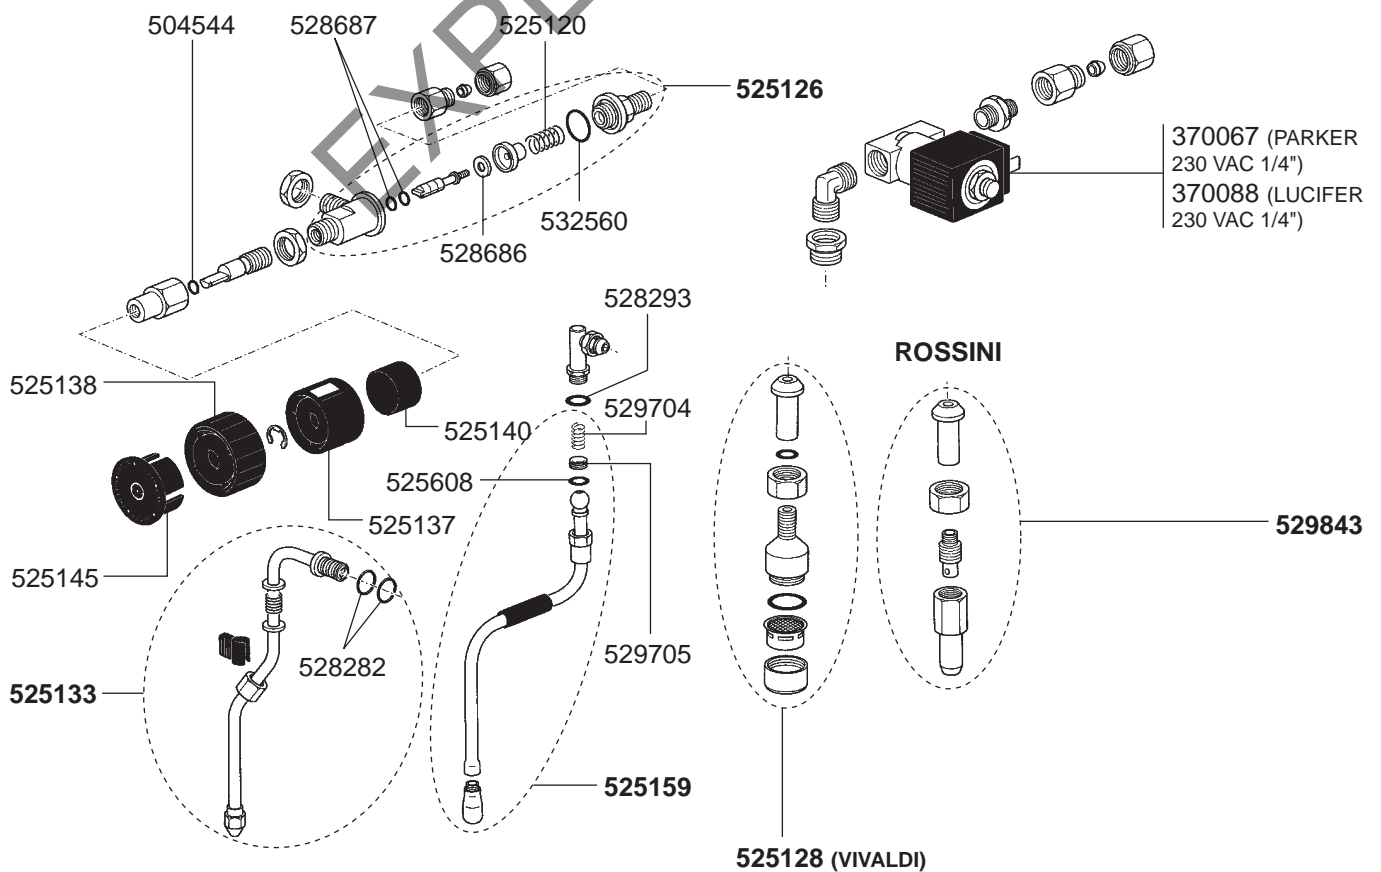

STEAM/WATER TAPS S-3

STEAM/WATER TAPS S-1

STEAM/WATER TAPS SELETRON PLUS

STEAM TAP PROFESSIONALE/LEVEL INDICATOR/VALVES

BOILER NEW/SUPER 3000/SELETRON PLUS/S-3 - MANOMETERS - DRIP TRAY VARIOUS

BOILER RAPID-SPAZIO/1GR NEW/S-1 VIVALDI VARIOUS