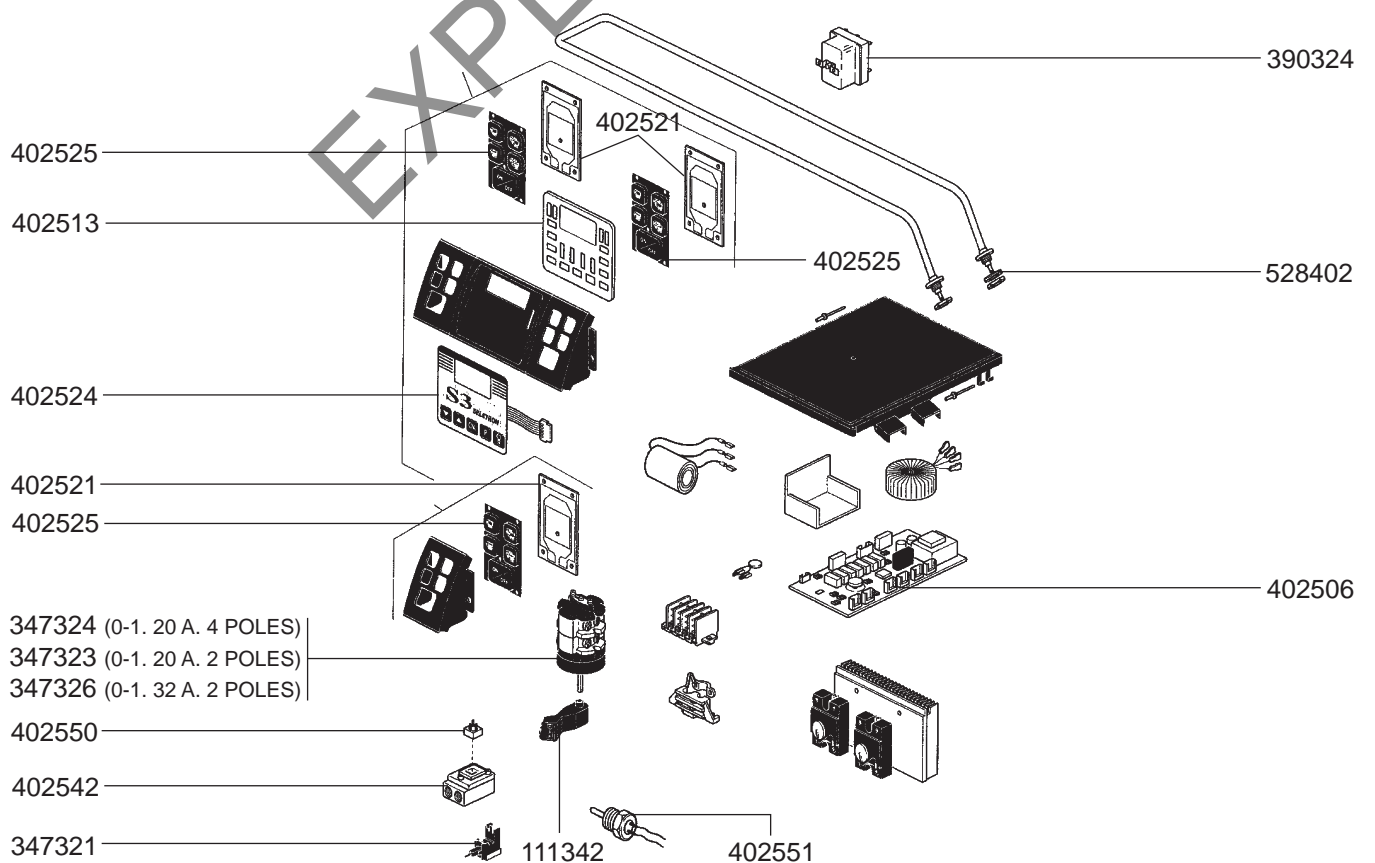

ELECTRICAL COMPONENTS S-3 SELETRON