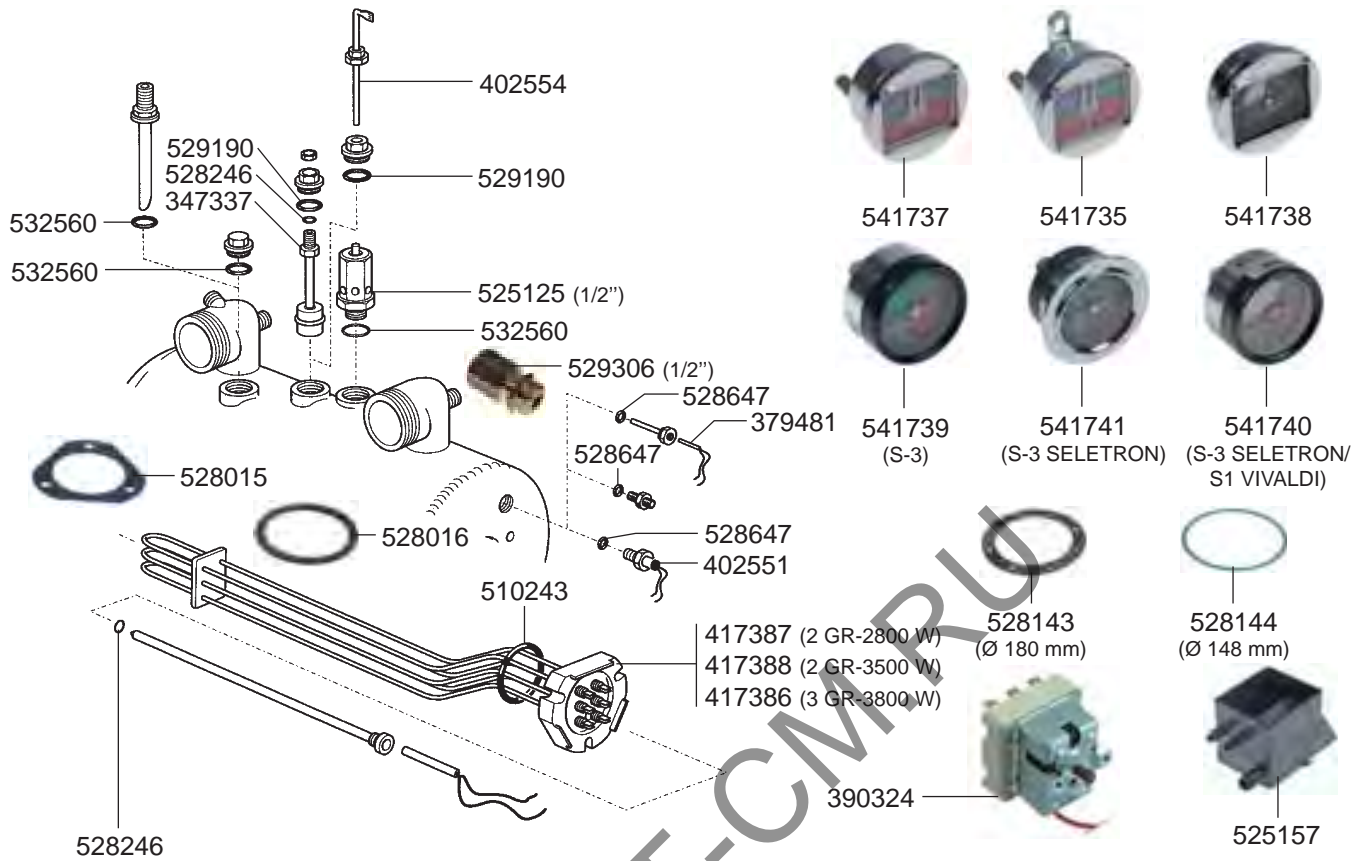

STEAM/WATER TAPS S-3

STEAM/WATER TAPS S-1

STEAM/WATER TAPS SELETRON PLUS

STEAM TAP PROFESSIONALE/LEVEL INDICATOR/VALVES

BOILER NEW/SUPER 3000/SELETRON PLUS/S-3 - MANOMETERS - DRIP TRAY VARIOUS

BOILER RAPID-SPAZIO/1GR NEW/S-1 VIVALDI VARIOUS