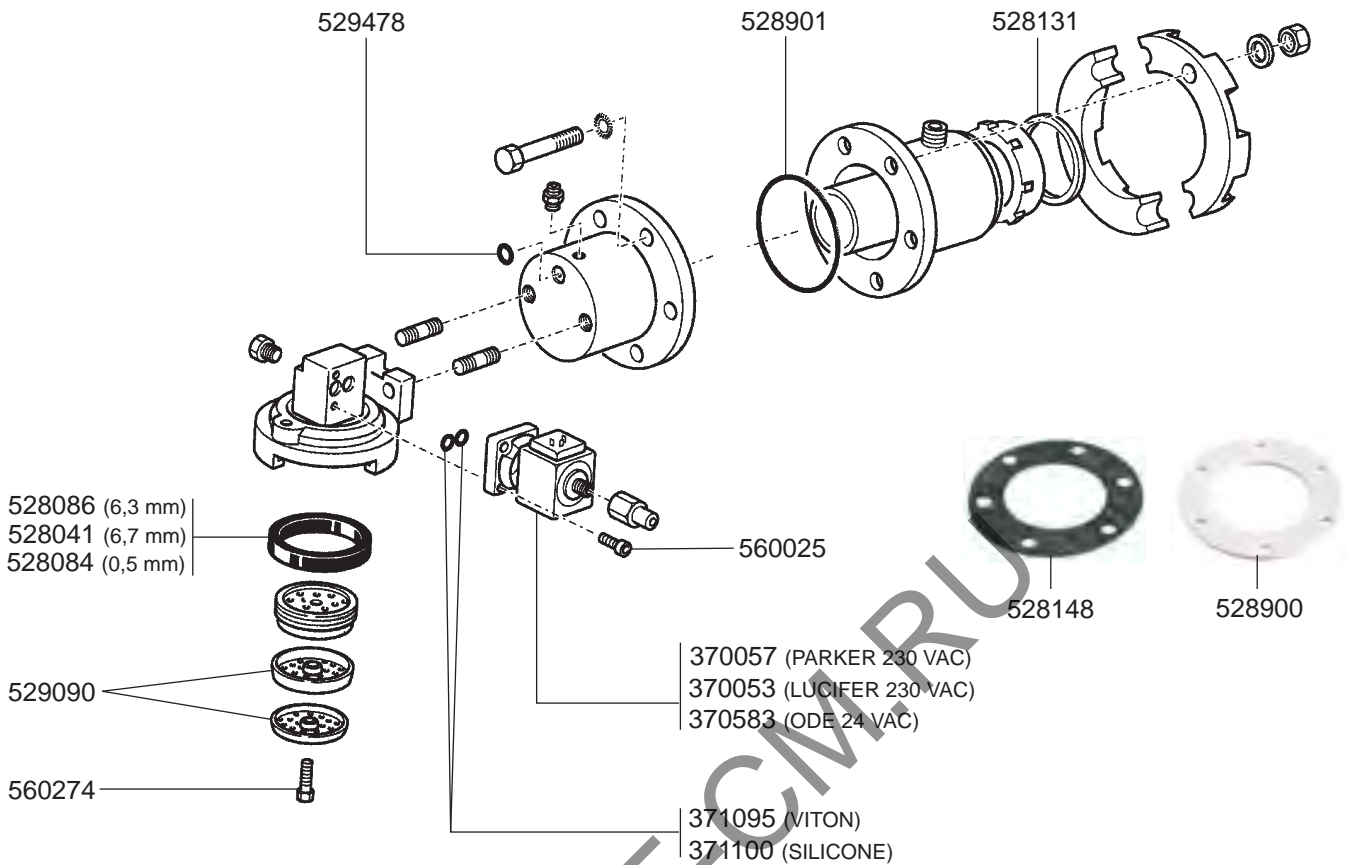

ELECTRIC GROUP