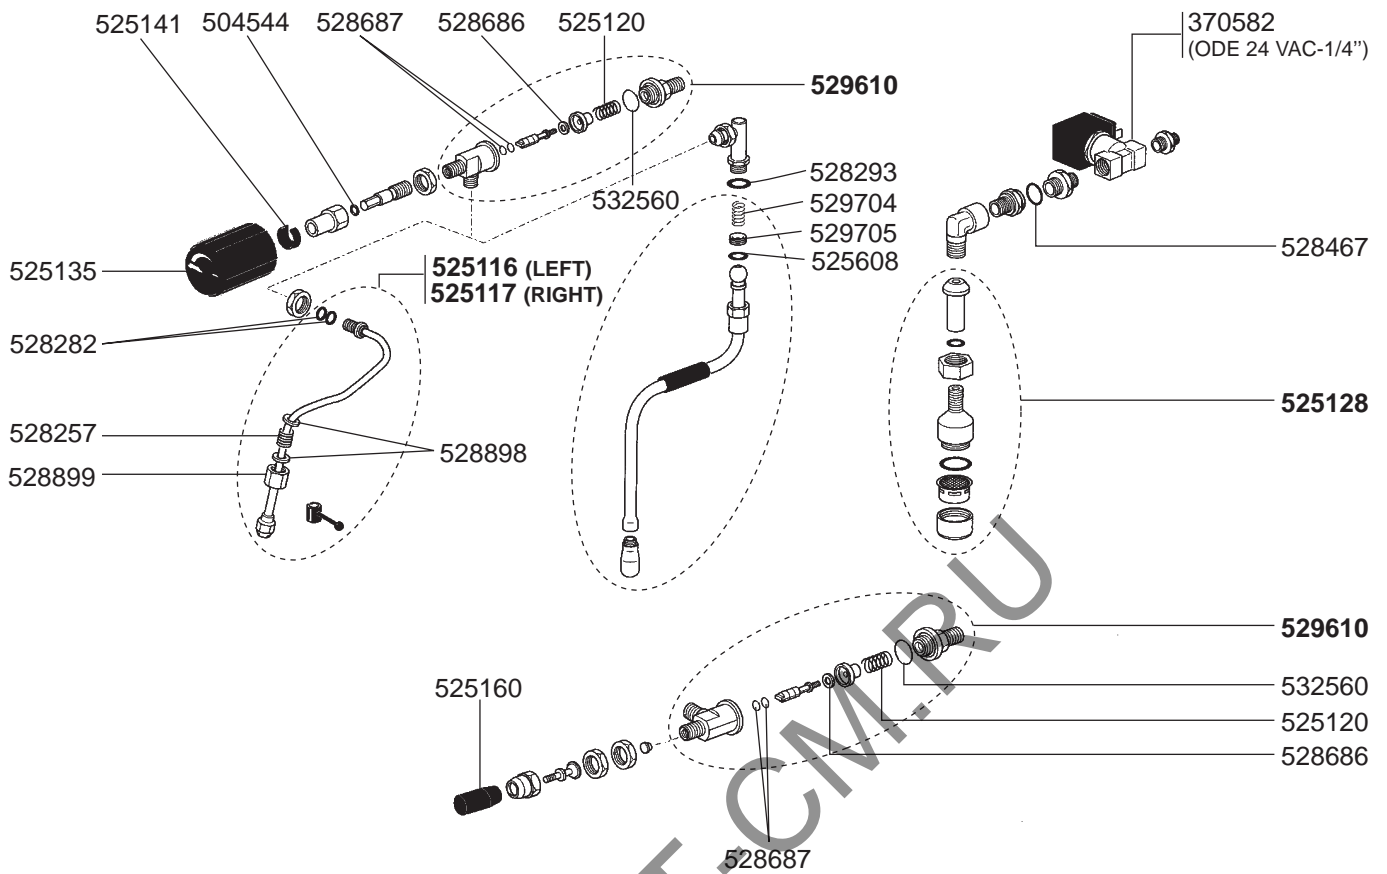

STEAM/WATER TAPS S-3

STEAM/WATER TAPS S-1

STEAM/WATER TAPS SELETRON PLUS

STEAM TAP PROFESSIONALE/LEVEL INDICATOR/VALVES

BOILER NEW/SUPER 3000/SELETRON PLUS/S-3 - MANOMETERS - DRIP TRAY VARIOUS

BOILER RAPID-SPAZIO/1GR NEW/S-1 VIVALDI VARIOUS