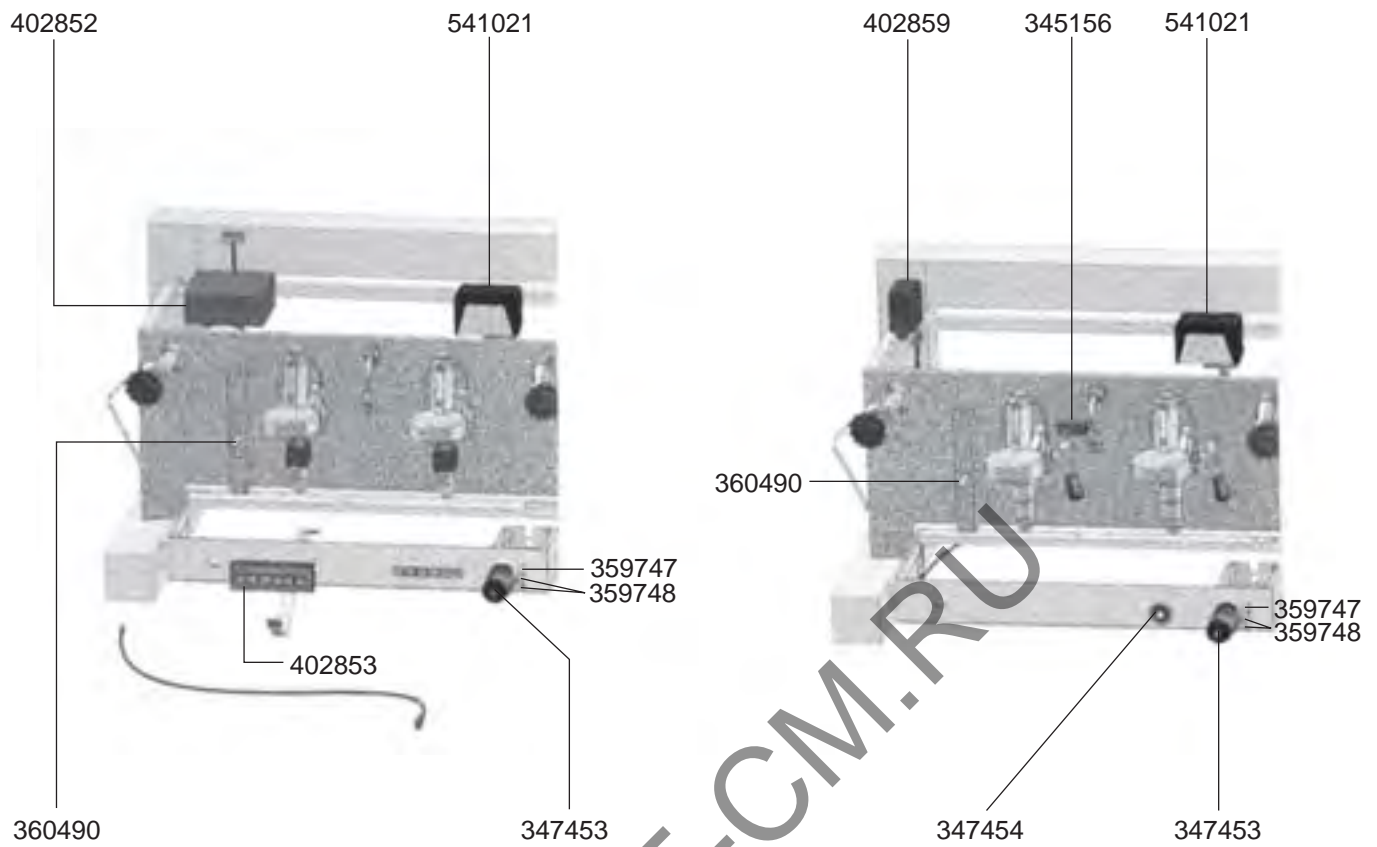

STEAM/WATER TAPS DOMOBAR

STEAM/WATER TAPS OLD MODELS

VALVES REPLICA/MINIAX/CUBO

VALVES R-EVOLUTION/LOLLO

LEVEL INDICATOR/MANOMETERS/DRIP TRAYS

BOILER VARIOUS

ELECTRICAL COMPONENTS REPLICA

ELECTRICAL COMPONENTS REPLICA

ELECTRICAL COMPONENTS CUBO

ELECTRICAL COMPONENTS MINIMAX

ELECTRICAL COMPONENTS R-EVOLUTION/CHIMAERA

R-EVOLUTION

CHIMAERA

ELECTRICAL COMPONENTS LOLLO

402868 (1-2 GR)
402869 (3 GR)

ELECTRICAL COMPONENTS DOMOBAR