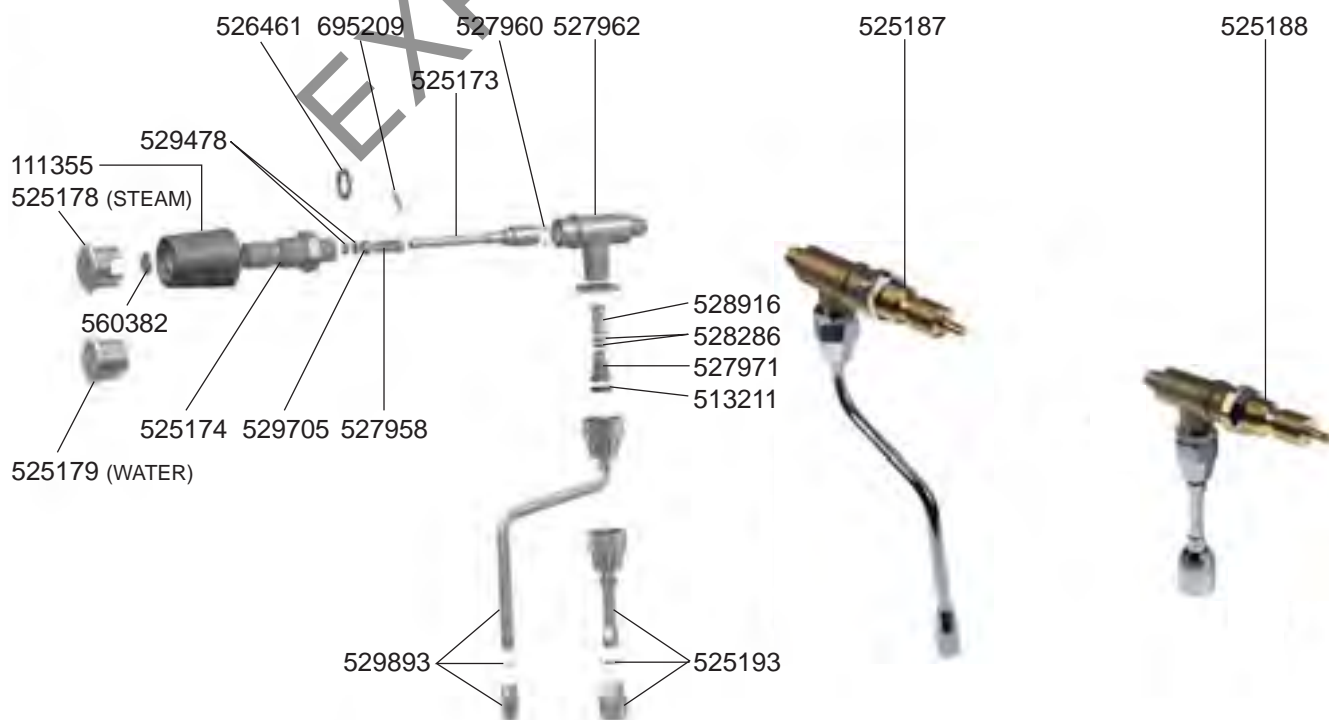

SOLENOID GROUP

SOLENOID GROUP

MANUAL GROUP

FILTER HOLDERS

STEAM/WATER TAPS REPLIC/CHIMAERA/CUBO

STEAM/WATER TAPS R-EVOLUTION/MINIMAX

STEAM/WATER TAPS LOLLO

STEAM/WATER TAPS CUBO/REPLICA

STEAM/WATER TAPS DOMOBAR

STEAM/WATER TAPS OLD MODELS

VALVES REPLICA/MINIAX/CUBO

VALVES R-EVOLUTION/LOLLO

LEVEL INDICATOR/MANOMETERS/DRIP TRAYS

BOILER VARIOUS

ELECTRICAL COMPONENTS REPLICA

ELECTRICAL COMPONENTS REPLICA