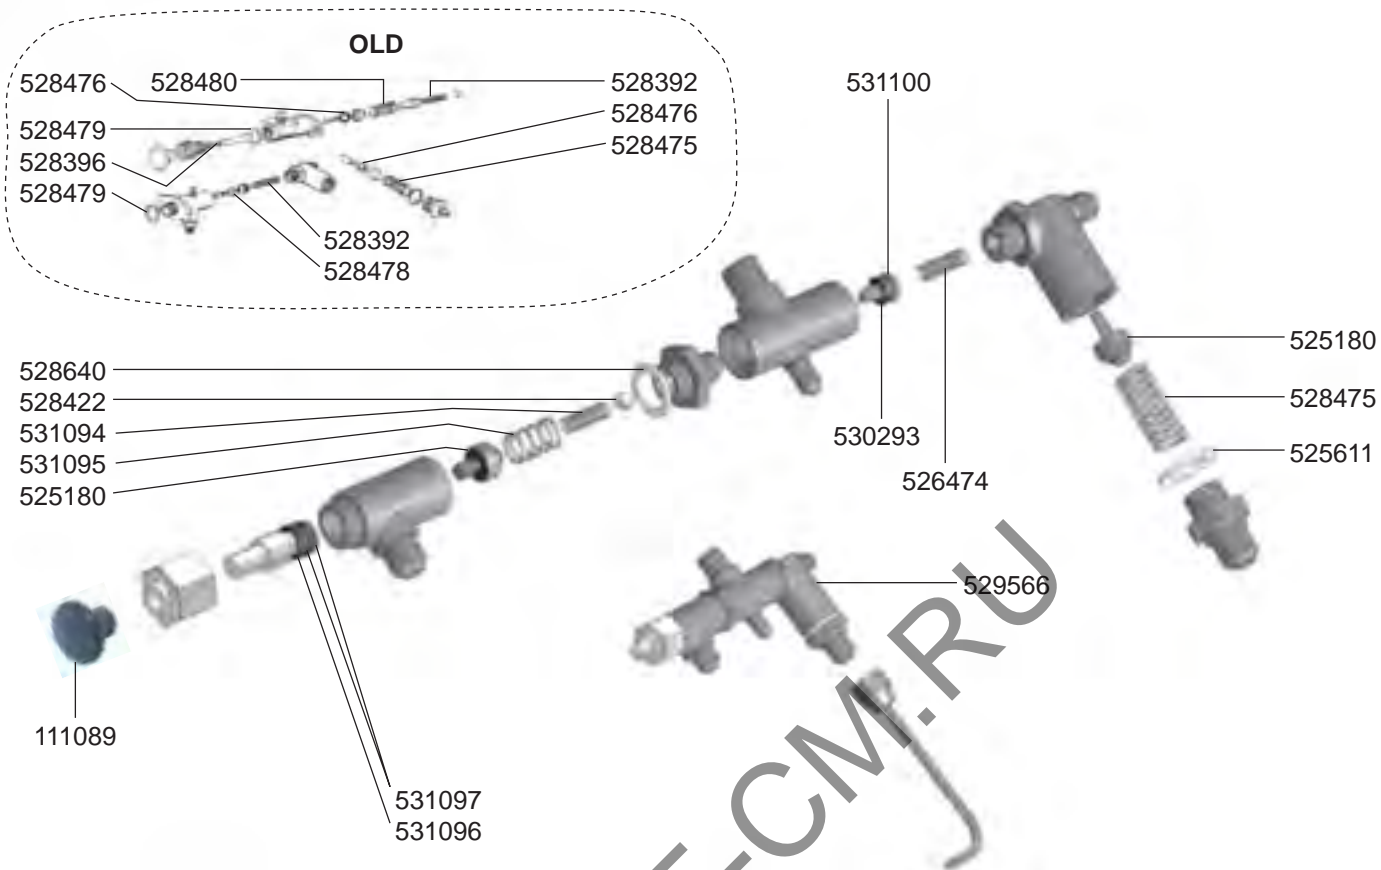

SOLENOID GROUP

SOLENOID GROUP

MANUAL GROUP

FILTER HOLDERS

STEAM/WATER TAPS REPLIC/CHIMAERA/CUBO

STEAM/WATER TAPS R-EVOLUTION/MINIMAX

STEAM/WATER TAPS LOLLO

STEAM/WATER TAPS CUBO/REPLICA

STEAM/WATER TAPS DOMOBAR

STEAM/WATER TAPS OLD MODELS

VALVES REPLICA/MINIAX/CUBO

VALVES R-EVOLUTION/LOLLO

LEVEL INDICATOR/MANOMETERS/DRIP TRAYS

BOILER VARIOUS

ELECTRICAL COMPONENTS REPLICA

ELECTRICAL COMPONENTS REPLICA

ELECTRICAL COMPONENTS CUBO

ELECTRICAL COMPONENTS MINIMAX

ELECTRICAL COMPONENTS R-EVOLUTION/CHIMAERA

R-EVOLUTION

CHIMAERA

ELECTRICAL COMPONENTS LOLLO

402868 (1-2 GR)
402869 (3 GR)

ELECTRICAL COMPONENTS DOMOBAR