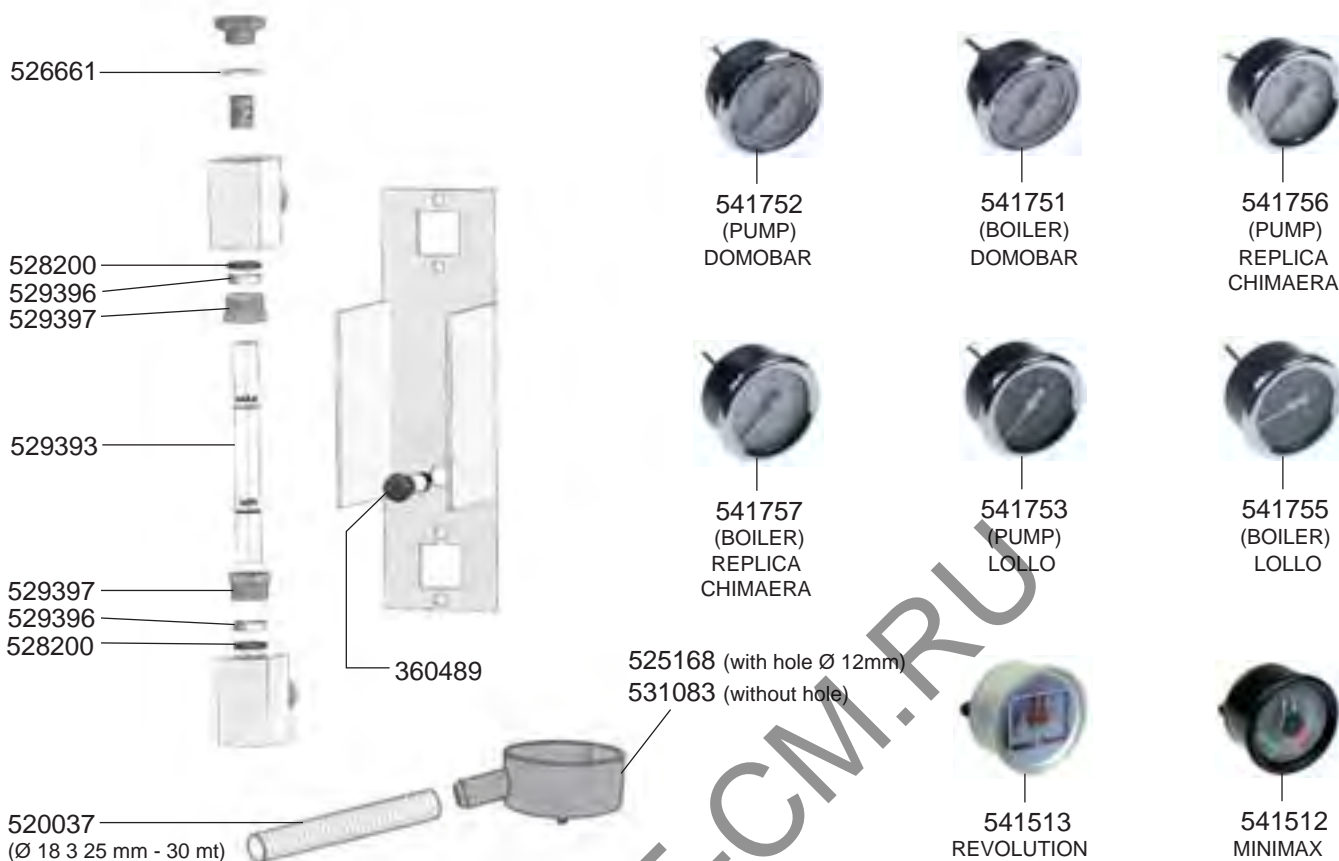

STEAM/WATER TAPS DOMOBAR

STEAM/WATER TAPS OLD MODELS

VALVES REPLICA/MINIAX/CUBO

VALVES R-EVOLUTION/LOLLO

LEVEL INDICATOR/MANOMETERS/DRIP TRAYS

BOILER VARIOUS

ELECTRICAL COMPONENTS REPLICA

ELECTRICAL COMPONENTS REPLICA

ELECTRICAL COMPONENTS CUBO

ELECTRICAL COMPONENTS MINIMAX

ELECTRICAL COMPONENTS R-EVOLUTION/CHIMAERA

R-EVOLUTION

CHIMAERA

ELECTRICAL COMPONENTS LOLLO

402868 (1-2 GR)
402869 (3 GR)

ELECTRICAL COMPONENTS DOMOBAR