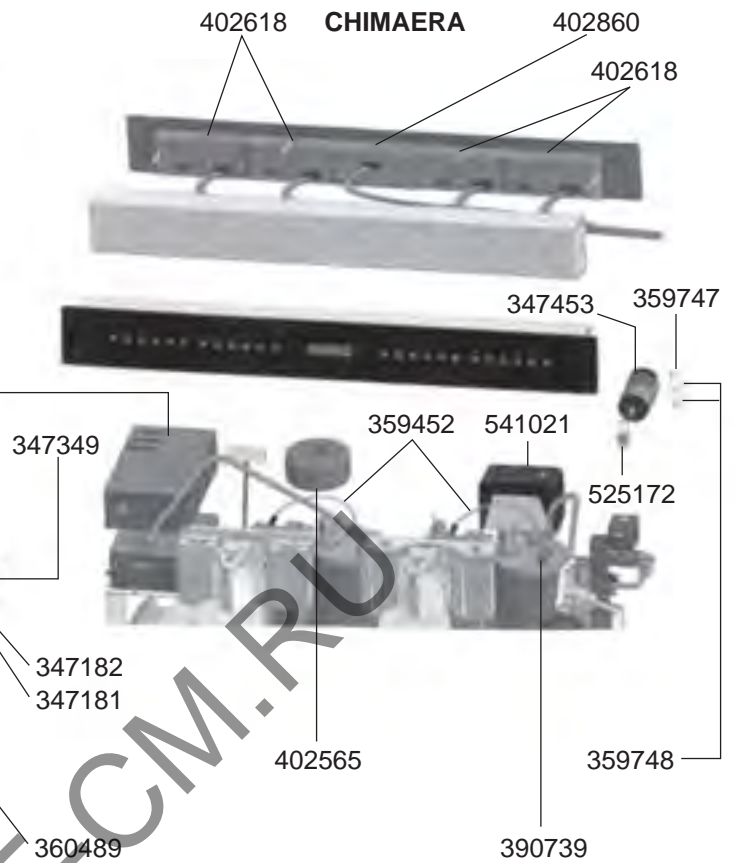

STEAM/WATER TAPS DOMOBAR

STEAM/WATER TAPS OLD MODELS

VALVES REPLICA/MINIAX/CUBO

VALVES R-EVOLUTION/LOLLO

LEVEL INDICATOR/MANOMETERS/DRIP TRAYS

BOILER VARIOUS

ELECTRICAL COMPONENTS REPLICA

ELECTRICAL COMPONENTS REPLICA

ELECTRICAL COMPONENTS CUBO

ELECTRICAL COMPONENTS MINIMAX

ELECTRICAL COMPONENTS R-EVOLUTION/CHIMAERA

R-EVOLUTION

CHIMAERA

ELECTRICAL COMPONENTS LOLLO

402868 (1-2 GR)
402869 (3 GR)

ELECTRICAL COMPONENTS DOMOBAR

ELECTRICAL COMPONENTS DOMOBAR JUNIOR

DOMOBAR SUPER 2B ELECTRONIC

ELECTRICAL COMPONENTS DOMOBAR SUPER 2B MANUAL

ELECTRICAL COMPONENTS DOMOBAR SUPER

ELECTRICAL COMPONENTS VARIOUS