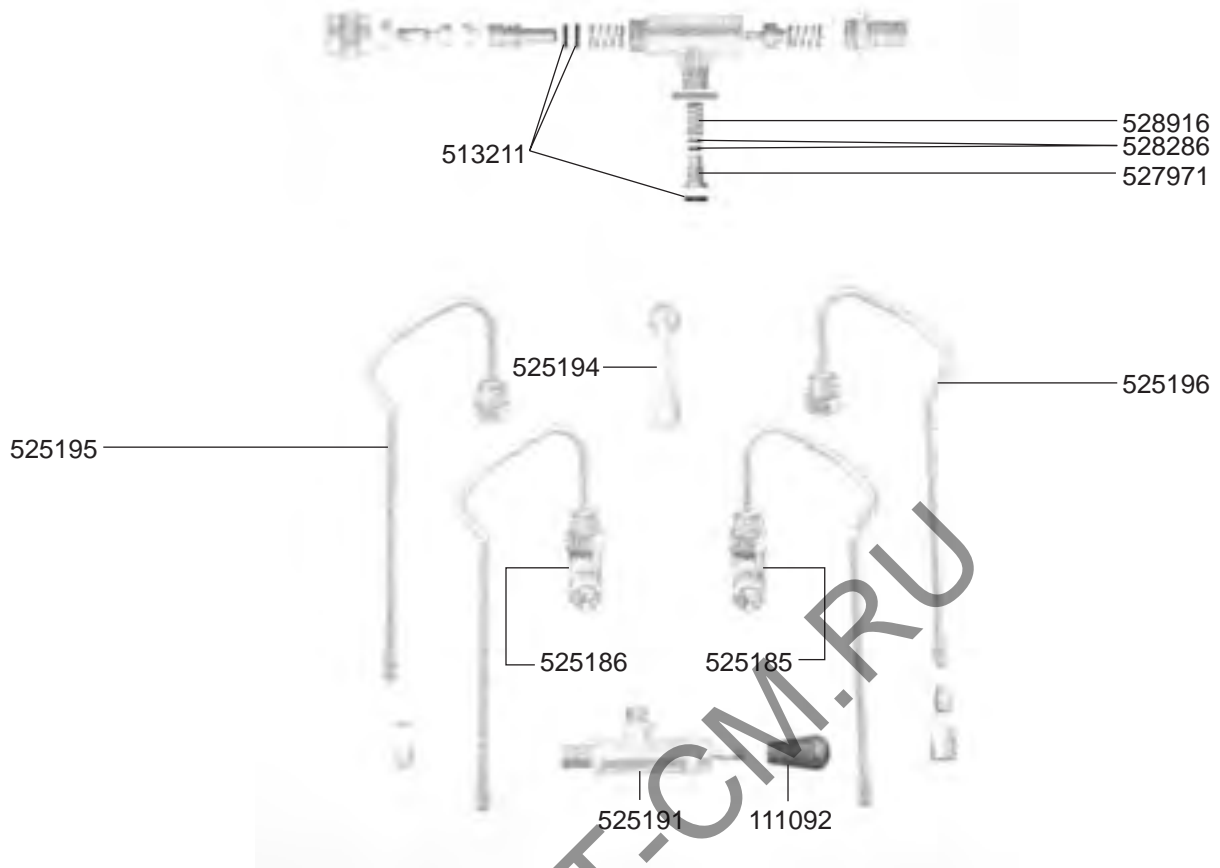

STEAM/WATER TAPS LOLLO