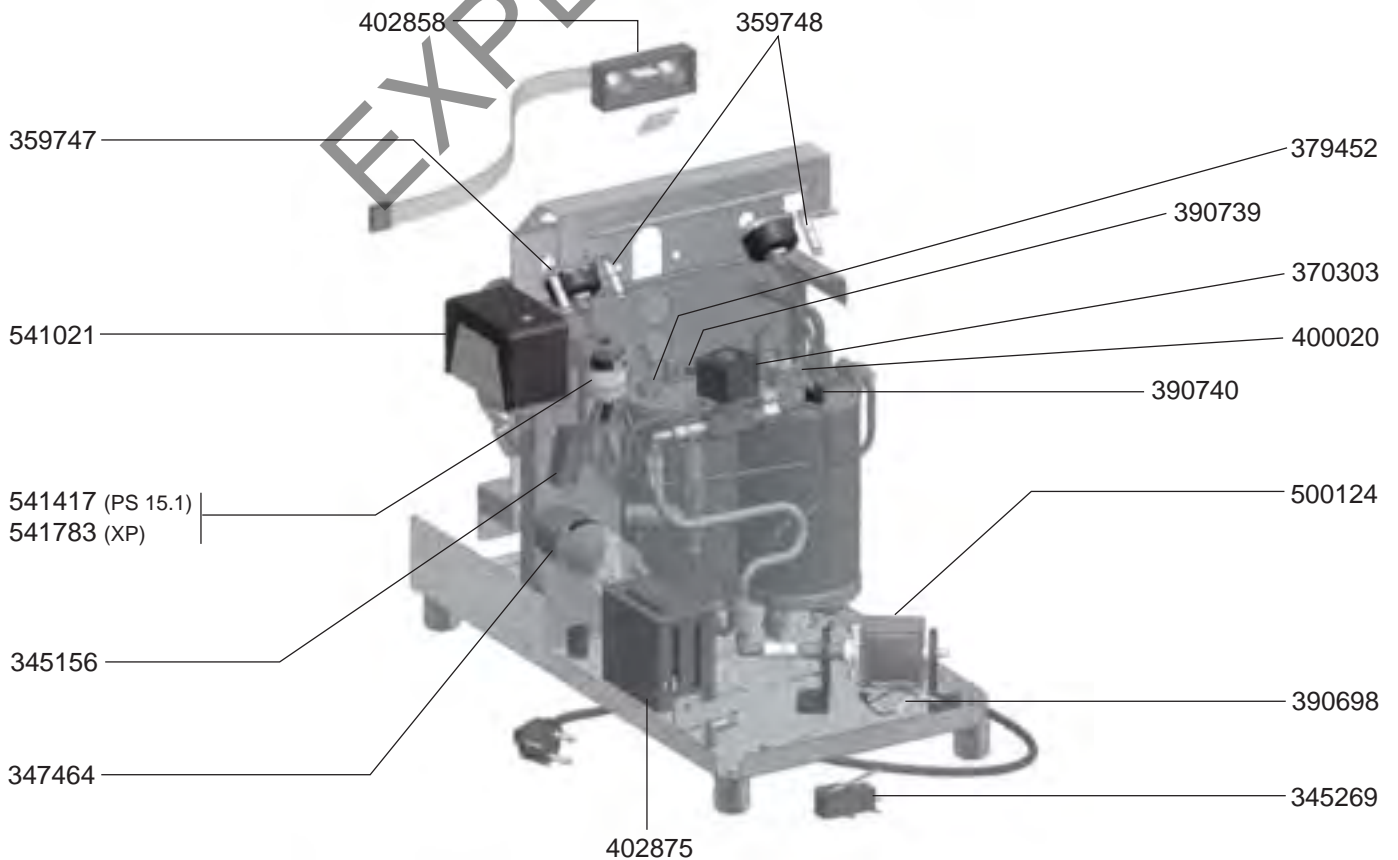

ELECTRICAL COMPONENTS DOMOBAR SUPER 2B MANUAL