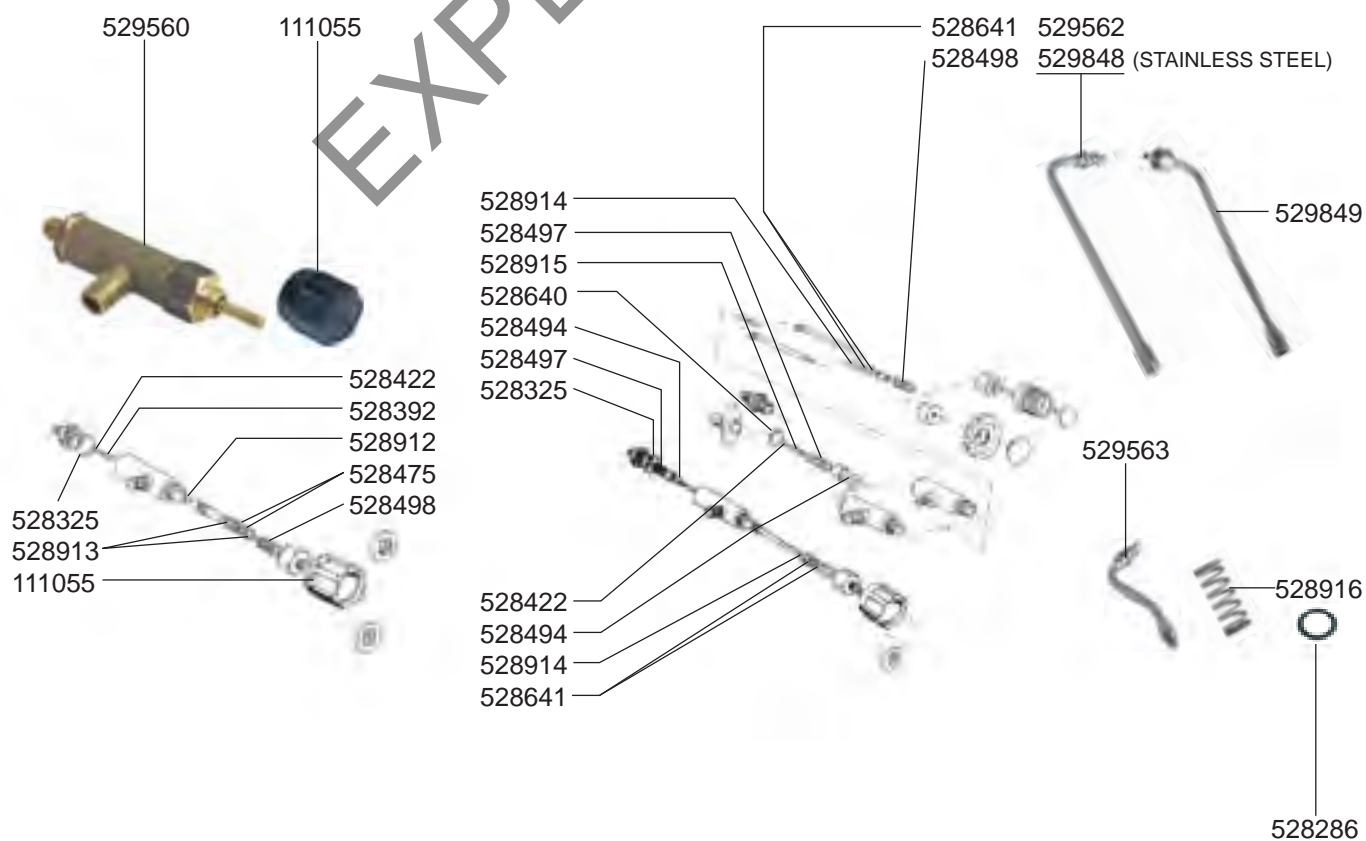

SOLENOID GROUP

SOLENOID GROUP

MANUAL GROUP

FILTER HOLDERS

STEAM/WATER TAPS REPLIC/CHIMAERA/CUBO

STEAM/WATER TAPS R-EVOLUTION/MINIMAX

STEAM/WATER TAPS LOLLO

STEAM/WATER TAPS CUBO/REPLICA

STEAM/WATER TAPS DOMOBAR

STEAM/WATER TAPS OLD MODELS

VALVES REPLICA/MINIAX/CUBO

VALVES R-EVOLUTION/LOLLO

LEVEL INDICATOR/MANOMETERS/DRIP TRAYS

BOILER VARIOUS

ELECTRICAL COMPONENTS REPLICA

ELECTRICAL COMPONENTS REPLICA

ELECTRICAL COMPONENTS CUBO

ELECTRICAL COMPONENTS MINIMAX

ELECTRICAL COMPONENTS R-EVOLUTION/CHIMAERA

R-EVOLUTION

CHIMAERA

ELECTRICAL COMPONENTS LOLLO

402868 (1-2 GR)
402869 (3 GR)

ELECTRICAL COMPONENTS DOMOBAR