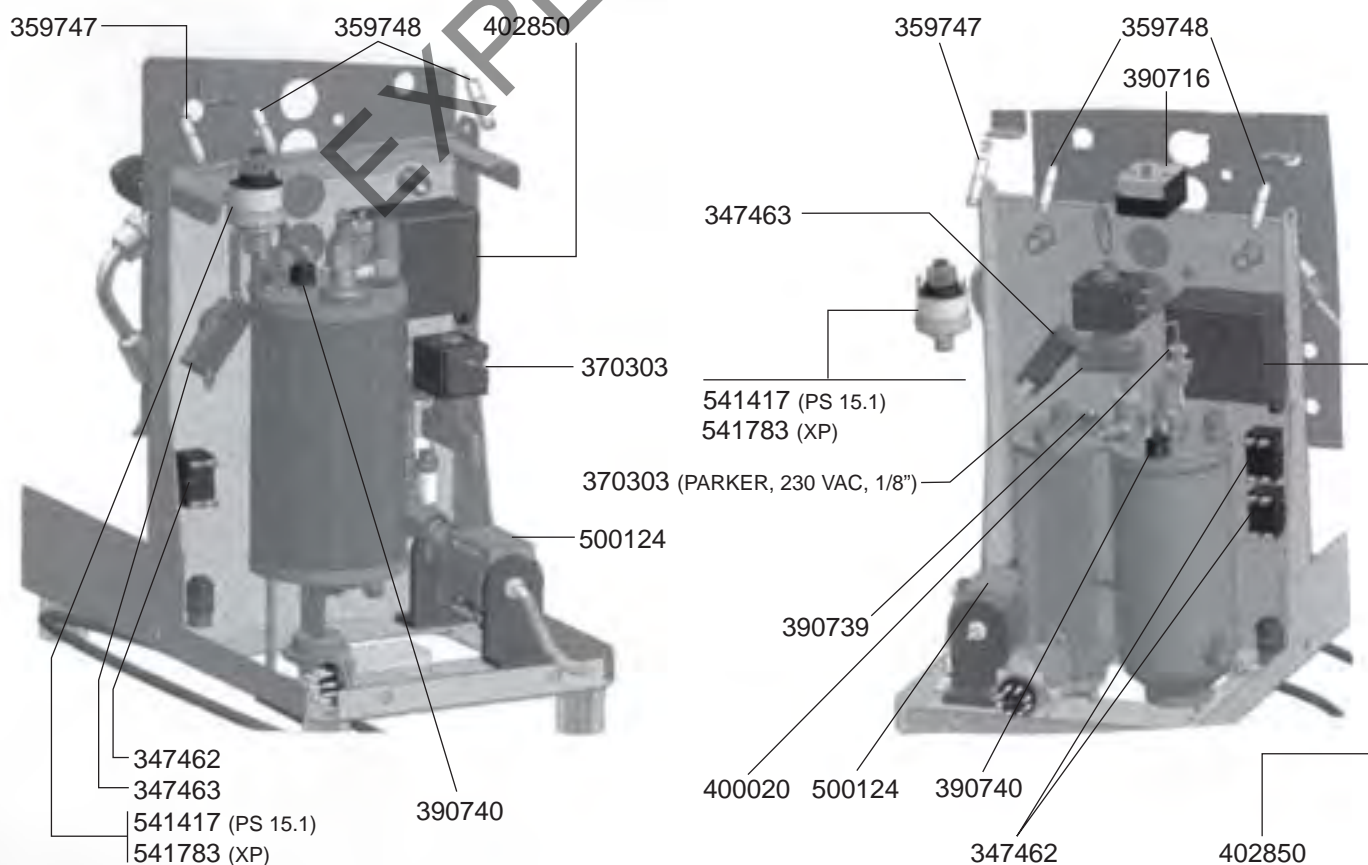

ELECTRICAL COMPONENTS DOMOBAR JUNIOR