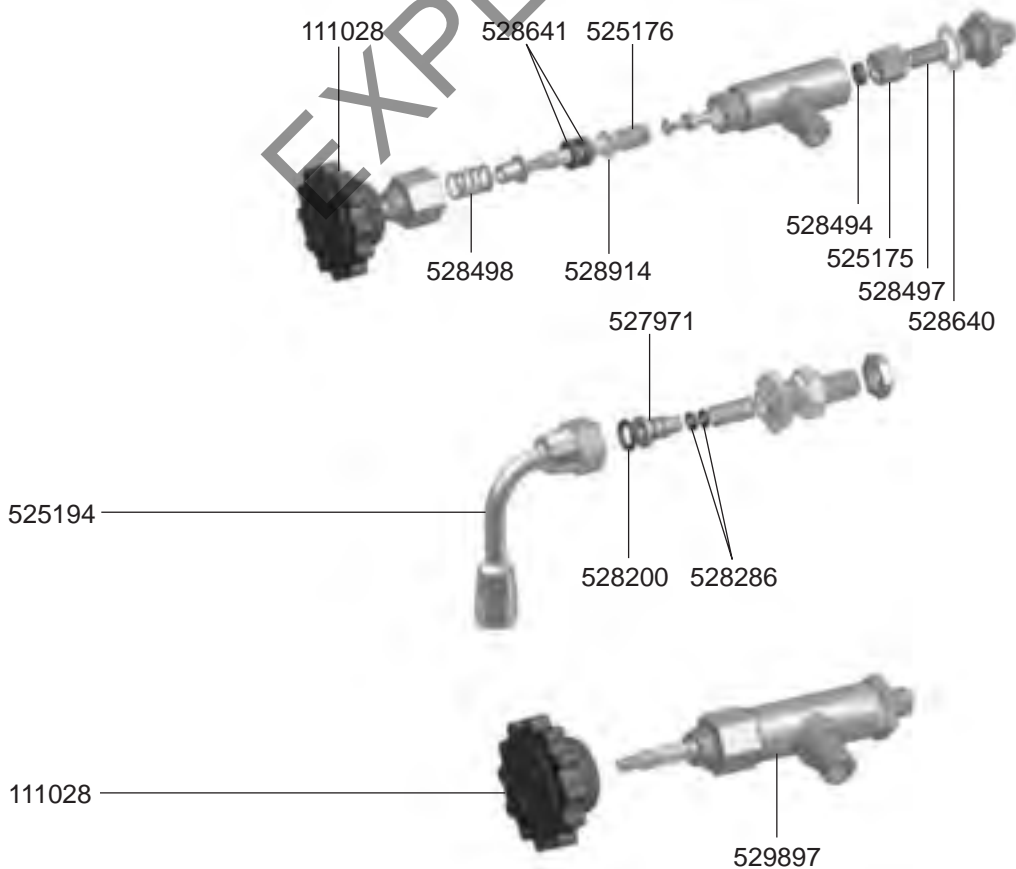

SOLENOID GROUP

SOLENOID GROUP

MANUAL GROUP

FILTER HOLDERS

STEAM/WATER TAPS REPLIC/CHIMAERA/CUBO

STEAM/WATER TAPS R-EVOLUTION/MINIMAX

STEAM/WATER TAPS LOLLO

STEAM/WATER TAPS CUBO/REPLICA

STEAM/WATER TAPS DOMOBAR

STEAM/WATER TAPS OLD MODELS

VALVES REPLICA/MINIAX/CUBO

VALVES R-EVOLUTION/LOLLO

LEVEL INDICATOR/MANOMETERS/DRIP TRAYS

BOILER VARIOUS

ELECTRICAL COMPONENTS REPLICA

ELECTRICAL COMPONENTS REPLICA

ELECTRICAL COMPONENTS CUBO

ELECTRICAL COMPONENTS MINIMAX

ELECTRICAL COMPONENTS R-EVOLUTION/CHIMAERA

R-EVOLUTION

CHIMAERA

ELECTRICAL COMPONENTS LOLLO

402868 (1-2 GR)
402869 (3 GR)

ELECTRICAL COMPONENTS DOMOBAR