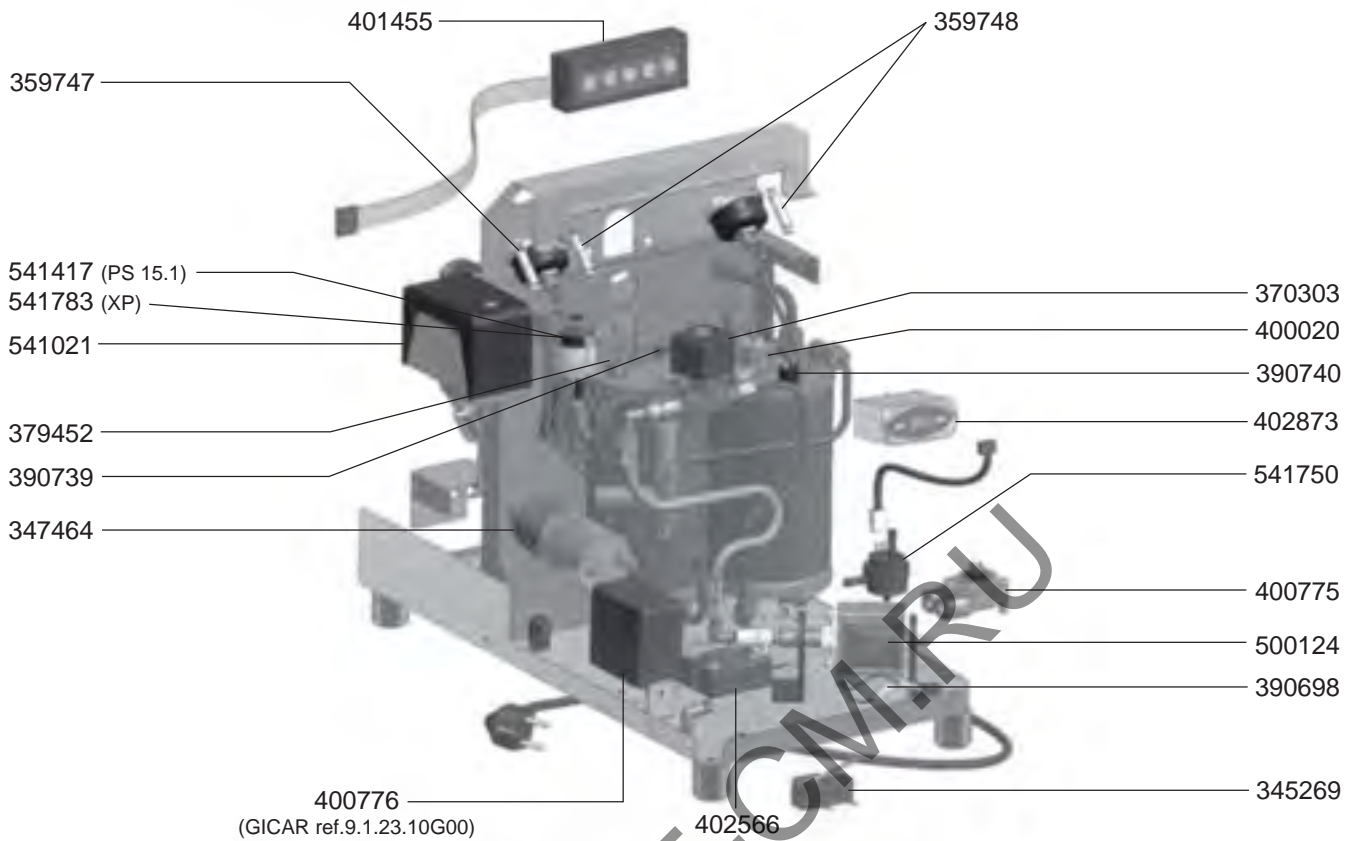

DOMOBAR SUPER 2B ELECTRONIC