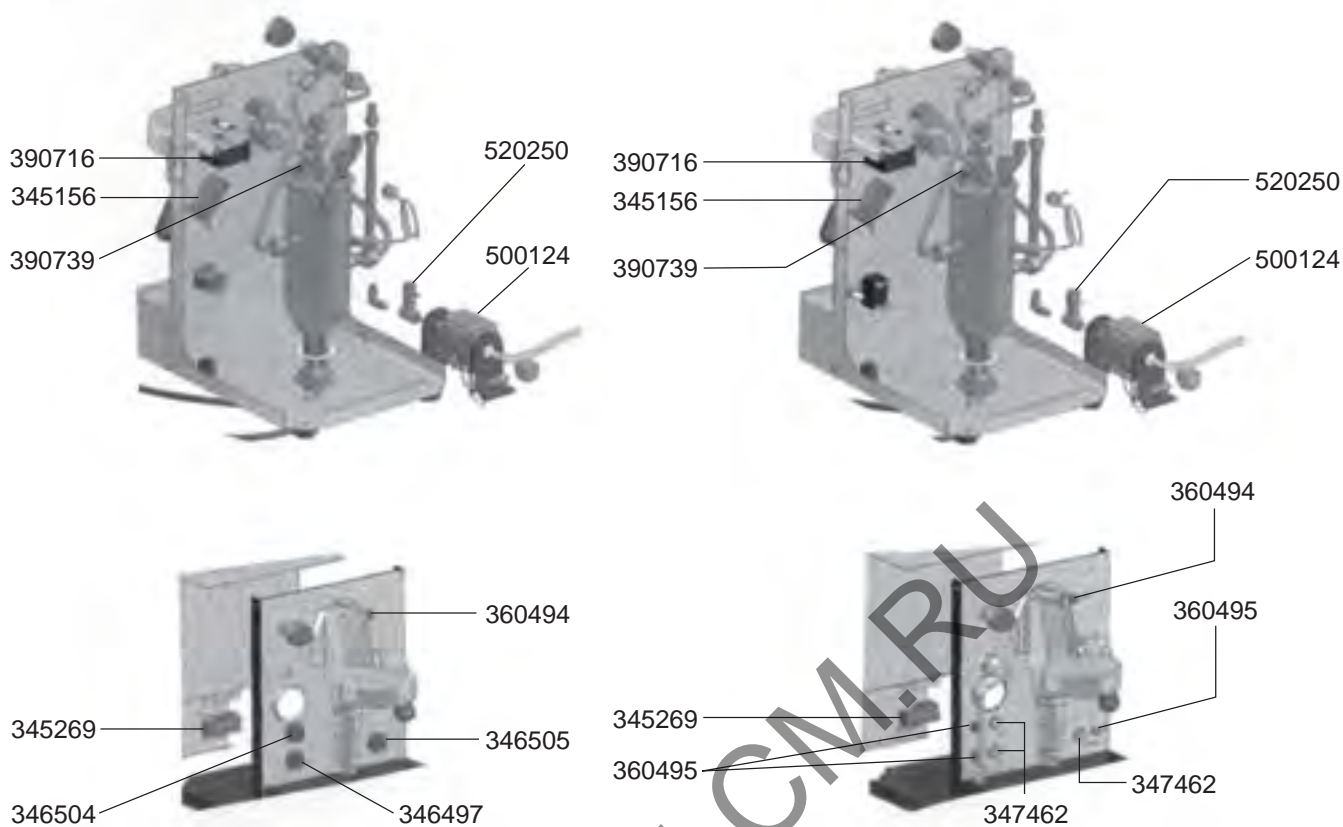

ELECTRICAL COMPONENTS CUBO

ELECTRICAL COMPONENTS MINIMAX

ELECTRICAL COMPONENTS R-EVOLUTION/CHIMAERA

R-EVOLUTION

CHIMAERA

ELECTRICAL COMPONENTS LOLLO

402868 (1-2 GR)
402869 (3 GR)

ELECTRICAL COMPONENTS DOMOBAR