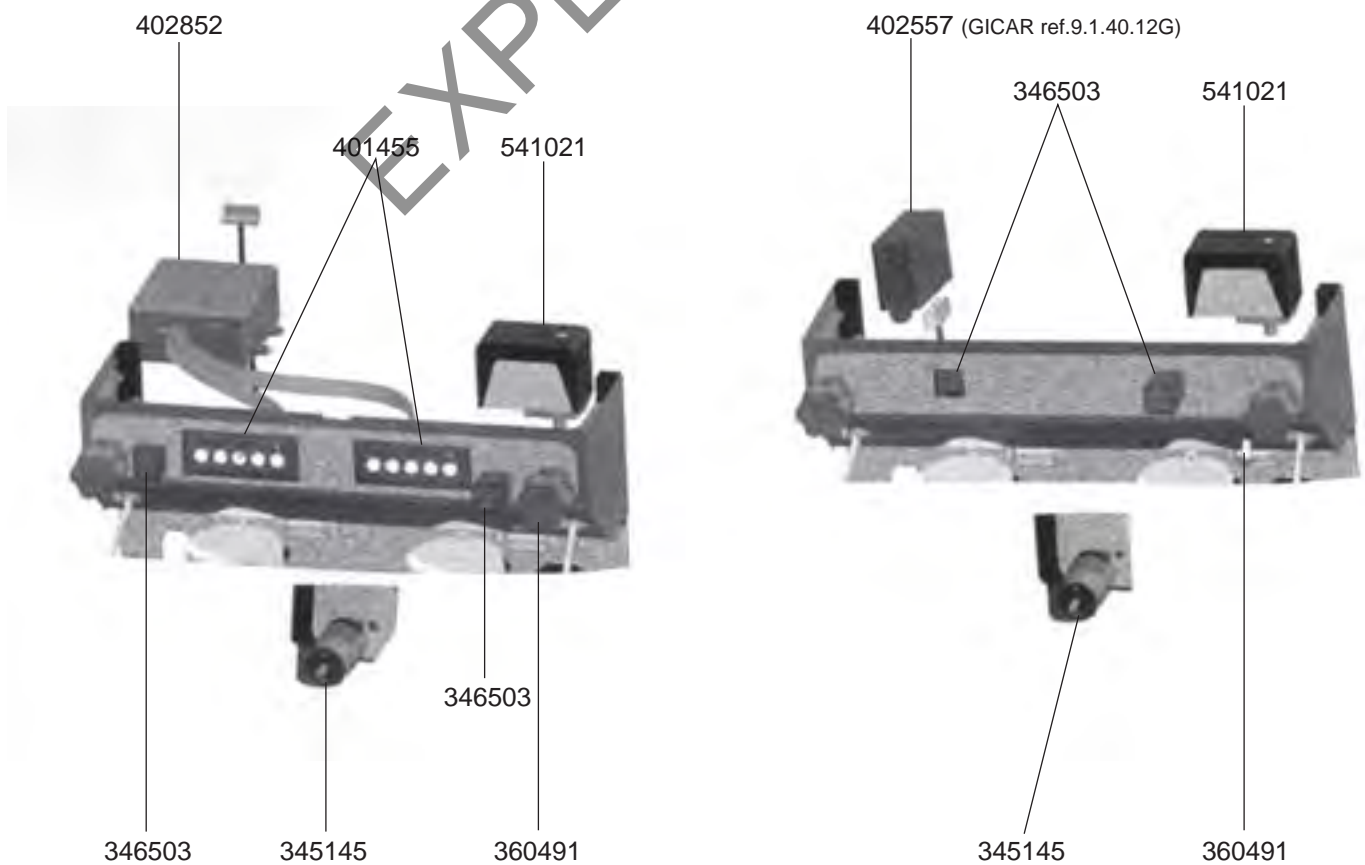

ELECTRICAL COMPONENTS MINIMAX