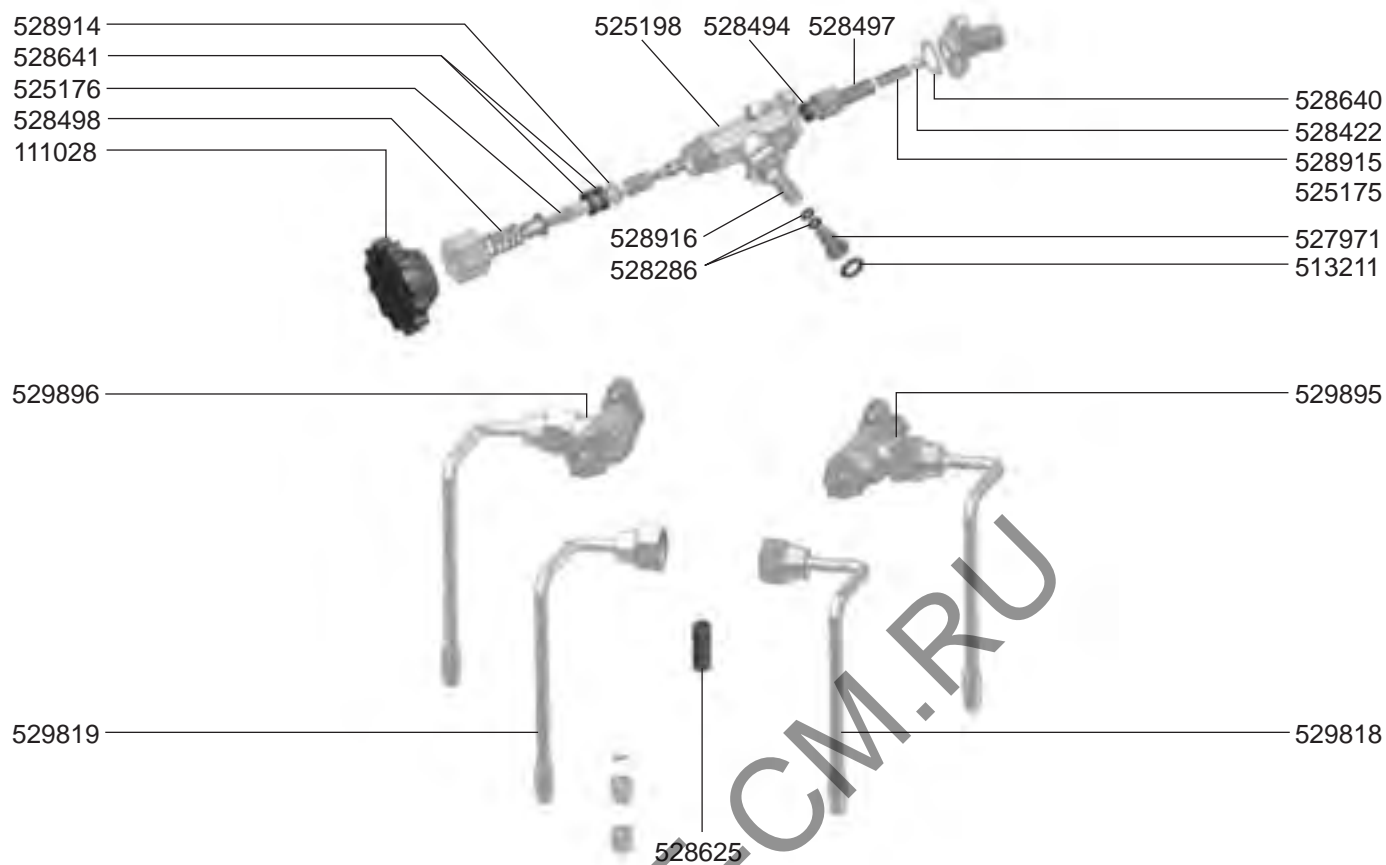

SOLENOID GROUP

SOLENOID GROUP

MANUAL GROUP

FILTER HOLDERS

STEAM/WATER TAPS REPLIC/CHIMAERA/CUBO

STEAM/WATER TAPS R-EVOLUTION/MINIMAX

STEAM/WATER TAPS LOLLO

STEAM/WATER TAPS CUBO/REPLICA

STEAM/WATER TAPS DOMOBAR

STEAM/WATER TAPS OLD MODELS

VALVES REPLICA/MINIAX/CUBO

VALVES R-EVOLUTION/LOLLO

LEVEL INDICATOR/MANOMETERS/DRIP TRAYS

BOILER VARIOUS

ELECTRICAL COMPONENTS REPLICA

ELECTRICAL COMPONENTS REPLICA

ELECTRICAL COMPONENTS CUBO

ELECTRICAL COMPONENTS MINIMAX

ELECTRICAL COMPONENTS R-EVOLUTION/CHIMAERA

R-EVOLUTION

CHIMAERA

ELECTRICAL COMPONENTS LOLLO

402868 (1-2 GR)
402869 (3 GR)

ELECTRICAL COMPONENTS DOMOBAR