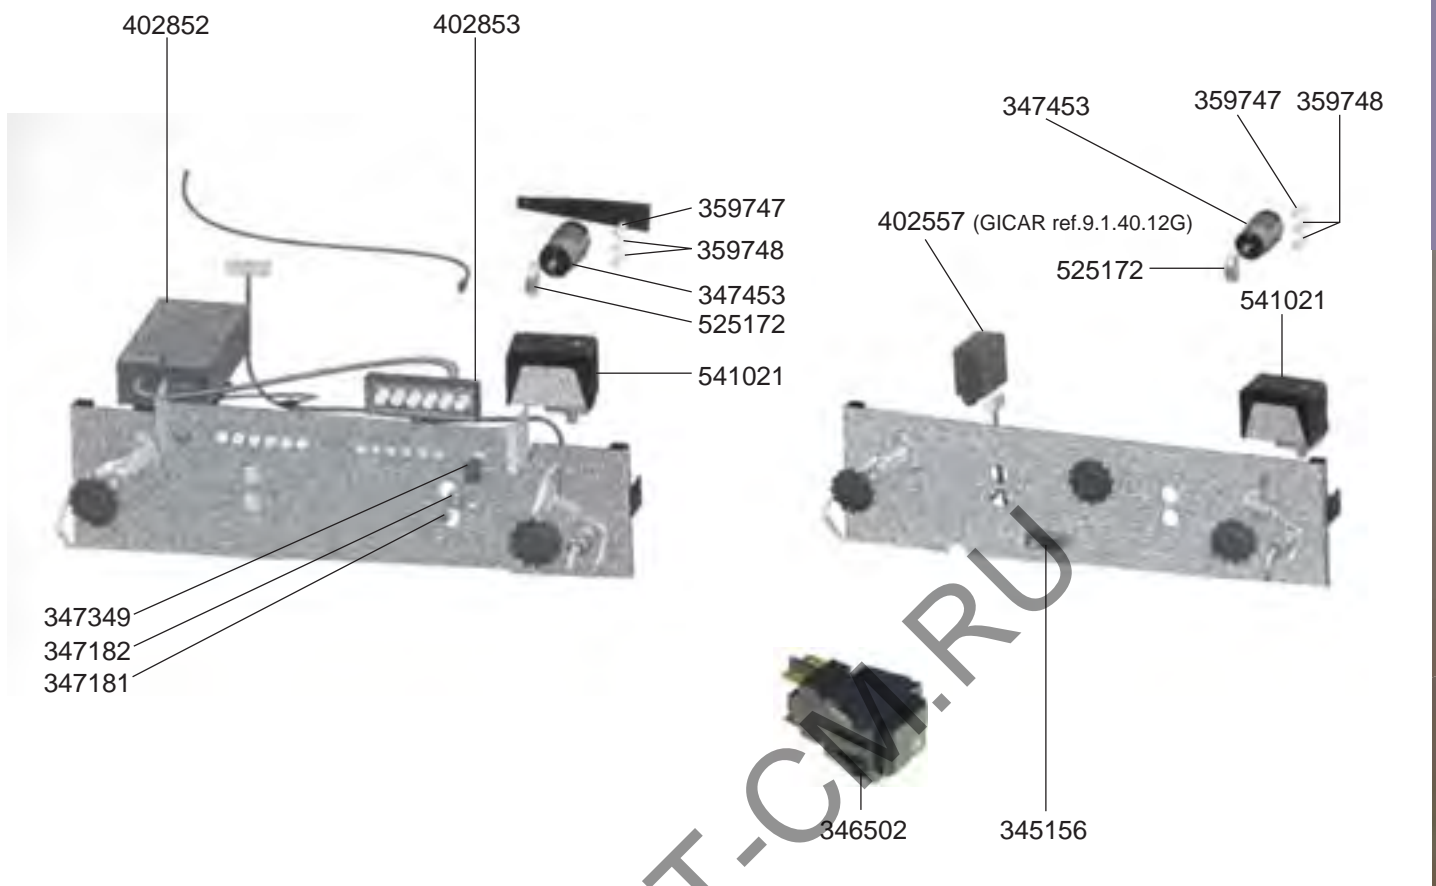

STEAM/WATER TAPS DOMOBAR

STEAM/WATER TAPS OLD MODELS

VALVES REPLICA/MINIAX/CUBO

VALVES R-EVOLUTION/LOLLO

LEVEL INDICATOR/MANOMETERS/DRIP TRAYS

BOILER VARIOUS

ELECTRICAL COMPONENTS REPLICA

ELECTRICAL COMPONENTS REPLICA

ELECTRICAL COMPONENTS CUBO

ELECTRICAL COMPONENTS MINIMAX

ELECTRICAL COMPONENTS R-EVOLUTION/CHIMAERA

R-EVOLUTION

CHIMAERA

ELECTRICAL COMPONENTS LOLLO

402868 (1-2 GR)
402869 (3 GR)

ELECTRICAL COMPONENTS DOMOBAR