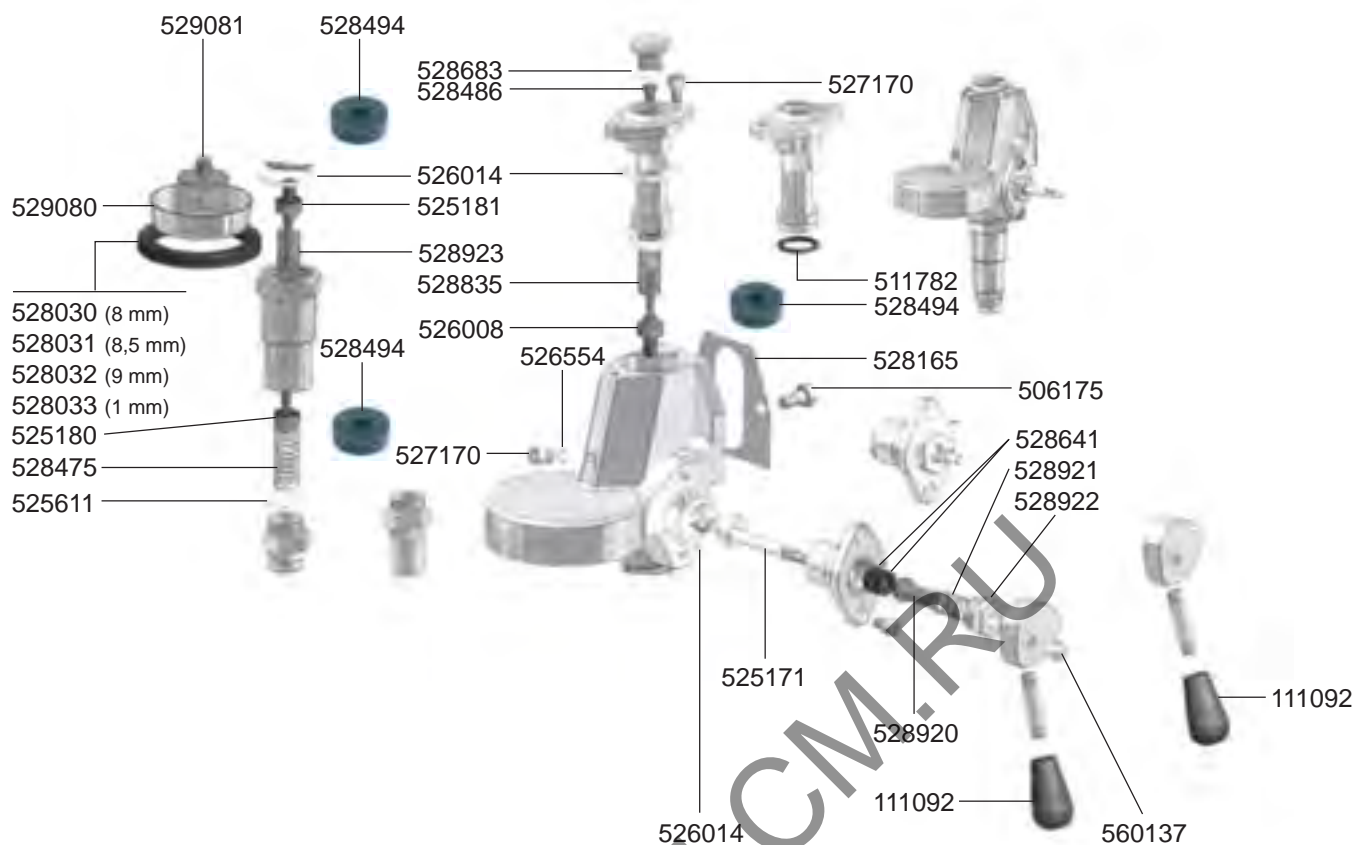

SOLENOID GROUP

SOLENOID GROUP

MANUAL GROUP

FILTER HOLDERS

STEAM/WATER TAPS REPLIC/CHIMAERA/CUBO

STEAM/WATER TAPS R-EVOLUTION/MINIMAX

STEAM/WATER TAPS LOLLO

STEAM/WATER TAPS CUBO/REPLICA

STEAM/WATER TAPS DOMOBAR

STEAM/WATER TAPS OLD MODELS

VALVES REPLICA/MINIAX/CUBO

VALVES R-EVOLUTION/LOLLO

LEVEL INDICATOR/MANOMETERS/DRIP TRAYS

BOILER VARIOUS

ELECTRICAL COMPONENTS REPLICA

ELECTRICAL COMPONENTS REPLICA

ELECTRICAL COMPONENTS CUBO

ELECTRICAL COMPONENTS MINIMAX

ELECTRICAL COMPONENTS R-EVOLUTION/CHIMAERA

R-EVOLUTION

CHIMAERA

ELECTRICAL COMPONENTS LOLLO

402868 (1-2 GR)
402869 (3 GR)

ELECTRICAL COMPONENTS DOMOBAR