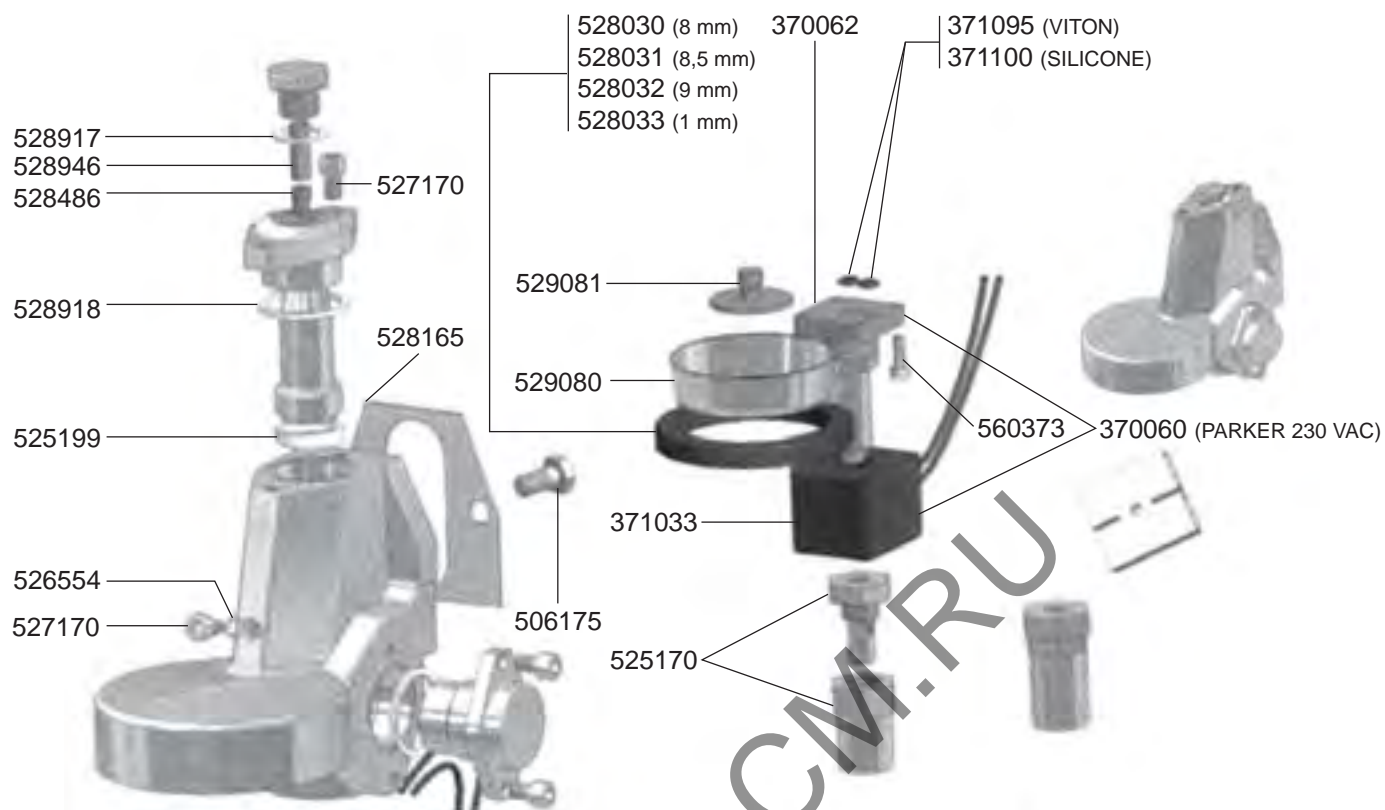

SOLENOID GROUP