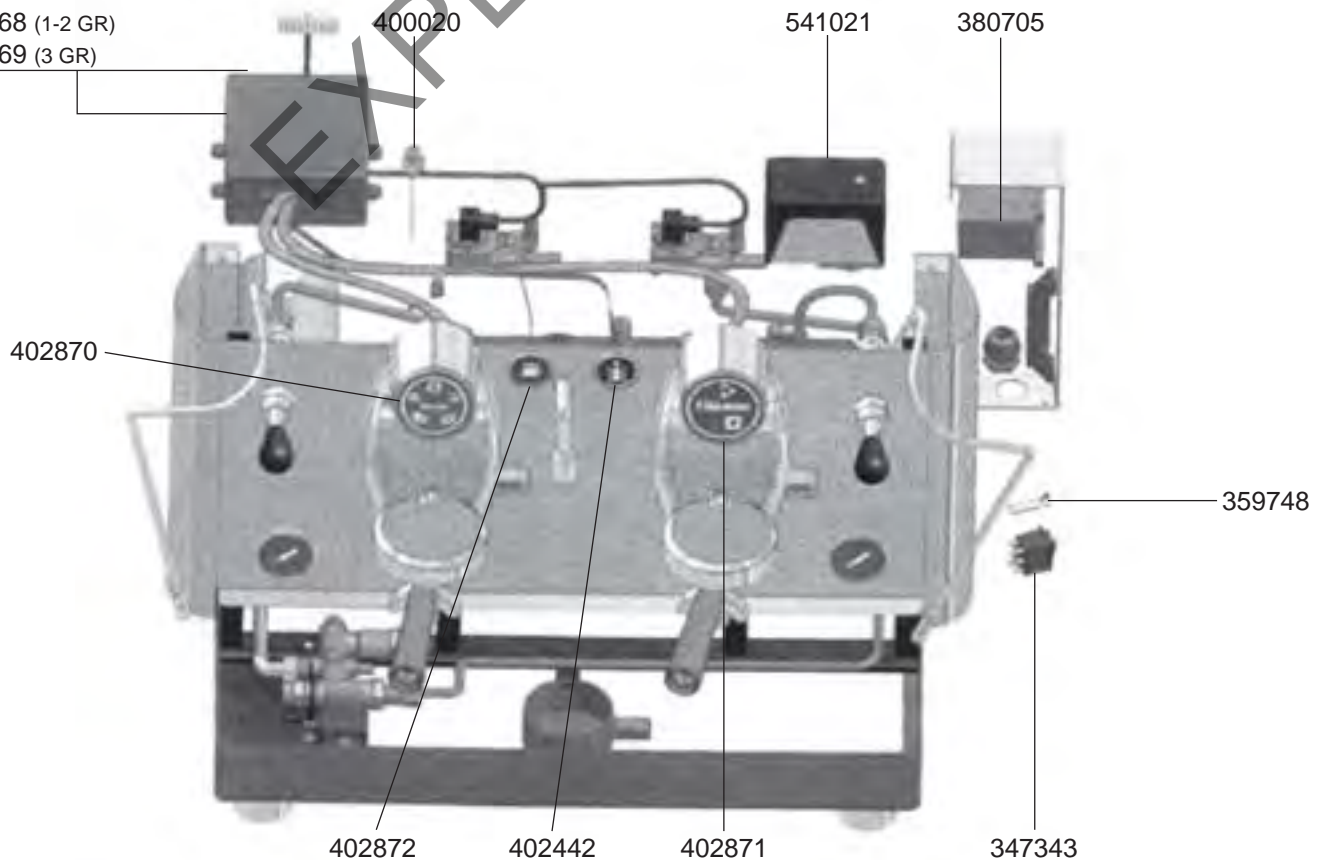

ELECTRICAL COMPONENTS CUBO

ELECTRICAL COMPONENTS MINIMAX

ELECTRICAL COMPONENTS R-EVOLUTION/CHIMAERA

R-EVOLUTION

CHIMAERA

ELECTRICAL COMPONENTS LOLLO

402868 (1-2 GR)
402869 (3 GR)

ELECTRICAL COMPONENTS DOMOBAR