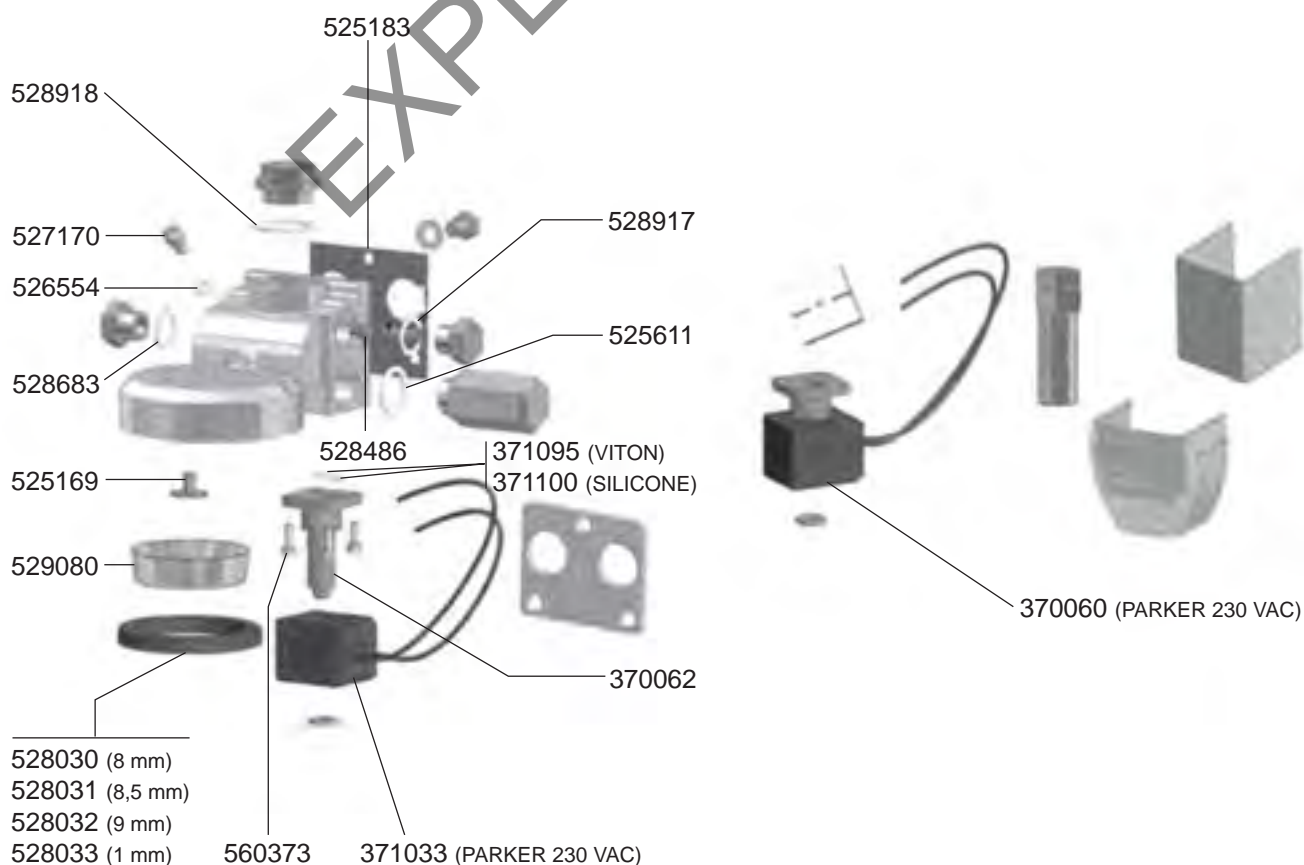

SOLENOID GROUP

SOLENOID GROUP

MANUAL GROUP

FILTER HOLDERS

STEAM/WATER TAPS REPLIC/CHIMAERA/CUBO

STEAM/WATER TAPS R-EVOLUTION/MINIMAX

STEAM/WATER TAPS LOLLO

STEAM/WATER TAPS CUBO/REPLICA

STEAM/WATER TAPS DOMOBAR

STEAM/WATER TAPS OLD MODELS

VALVES REPLICA/MINIAX/CUBO

VALVES R-EVOLUTION/LOLLO

LEVEL INDICATOR/MANOMETERS/DRIP TRAYS

BOILER VARIOUS

ELECTRICAL COMPONENTS REPLICA

ELECTRICAL COMPONENTS REPLICA

ELECTRICAL COMPONENTS CUBO

ELECTRICAL COMPONENTS MINIMAX

ELECTRICAL COMPONENTS R-EVOLUTION/CHIMAERA

R-EVOLUTION

CHIMAERA

ELECTRICAL COMPONENTS LOLLO

402868 (1-2 GR)
402869 (3 GR)

ELECTRICAL COMPONENTS DOMOBAR