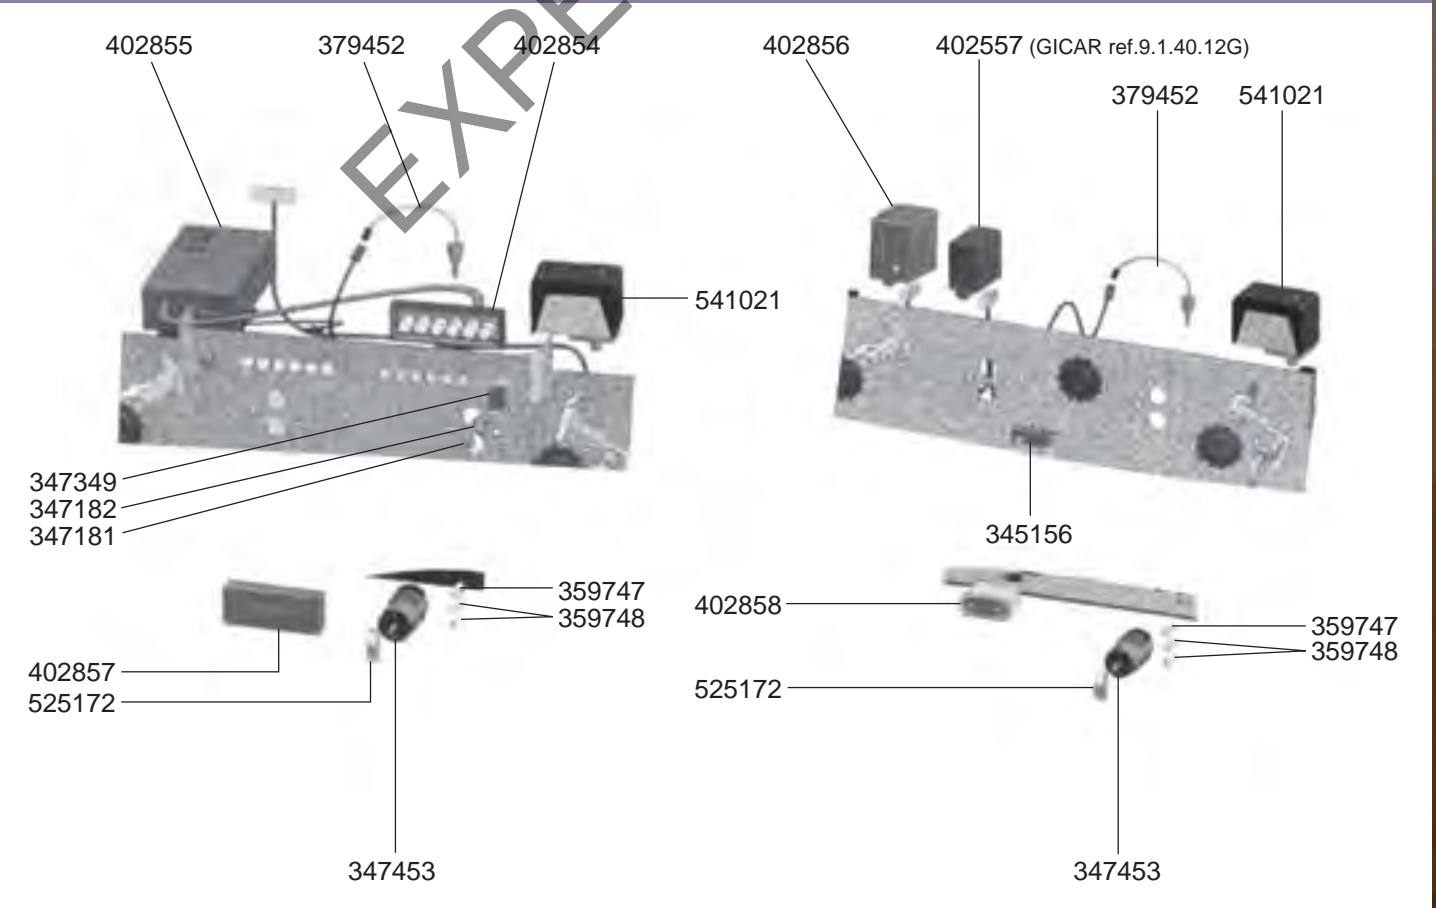

STEAM/WATER TAPS DOMOBAR

STEAM/WATER TAPS OLD MODELS

VALVES REPLICA/MINIAX/CUBO

VALVES R-EVOLUTION/LOLLO

LEVEL INDICATOR/MANOMETERS/DRIP TRAYS

BOILER VARIOUS

ELECTRICAL COMPONENTS REPLICA

ELECTRICAL COMPONENTS REPLICA