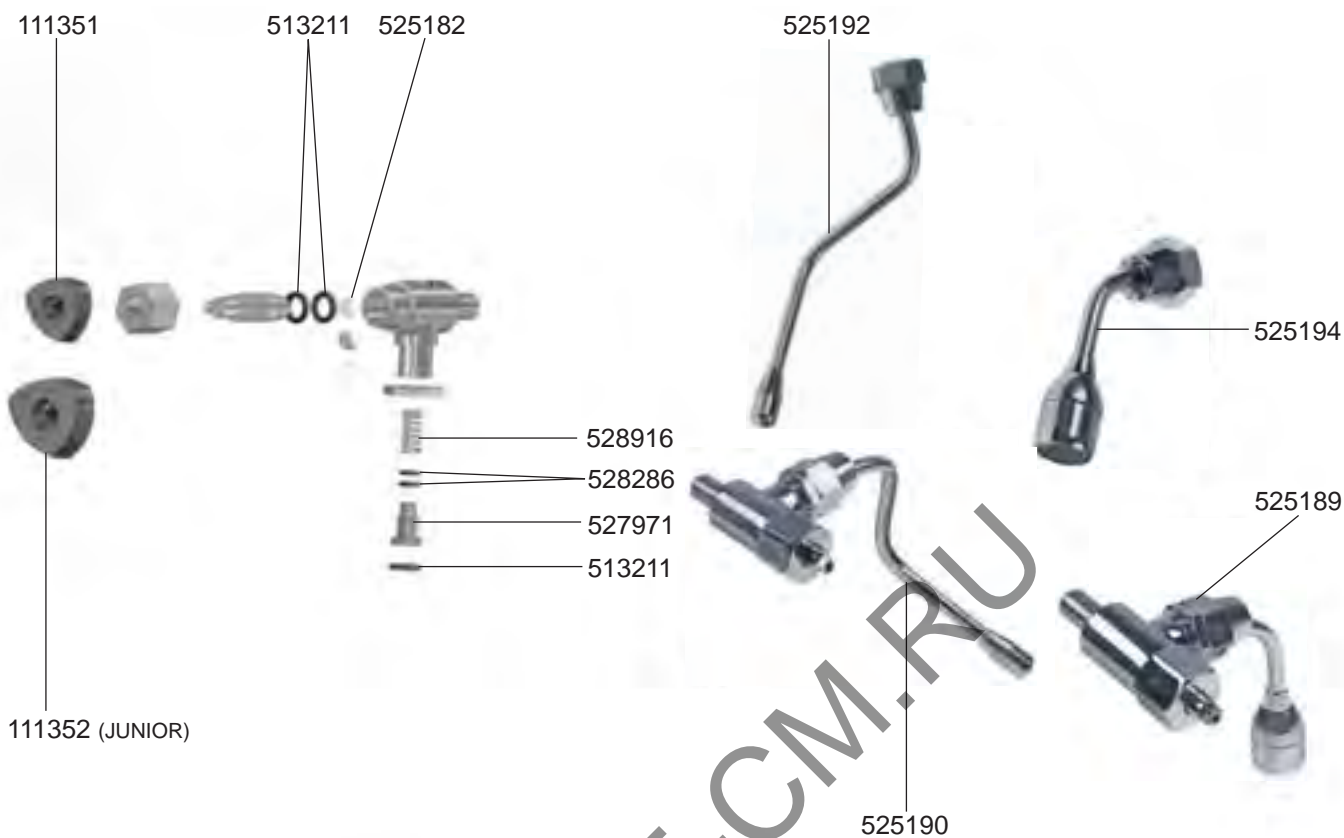

SOLENOID GROUP

SOLENOID GROUP

MANUAL GROUP

FILTER HOLDERS

STEAM/WATER TAPS REPLIC/CHIMAERA/CUBO

STEAM/WATER TAPS R-EVOLUTION/MINIMAX

STEAM/WATER TAPS LOLLO

STEAM/WATER TAPS CUBO/REPLICA

STEAM/WATER TAPS DOMOBAR

STEAM/WATER TAPS OLD MODELS

VALVES REPLICA/MINIAX/CUBO

VALVES R-EVOLUTION/LOLLO

LEVEL INDICATOR/MANOMETERS/DRIP TRAYS

BOILER VARIOUS

ELECTRICAL COMPONENTS REPLICA

ELECTRICAL COMPONENTS REPLICA

ELECTRICAL COMPONENTS CUBO

ELECTRICAL COMPONENTS MINIMAX

ELECTRICAL COMPONENTS R-EVOLUTION/CHIMAERA

R-EVOLUTION

CHIMAERA

ELECTRICAL COMPONENTS LOLLO

402868 (1-2 GR)
402869 (3 GR)

ELECTRICAL COMPONENTS DOMOBAR