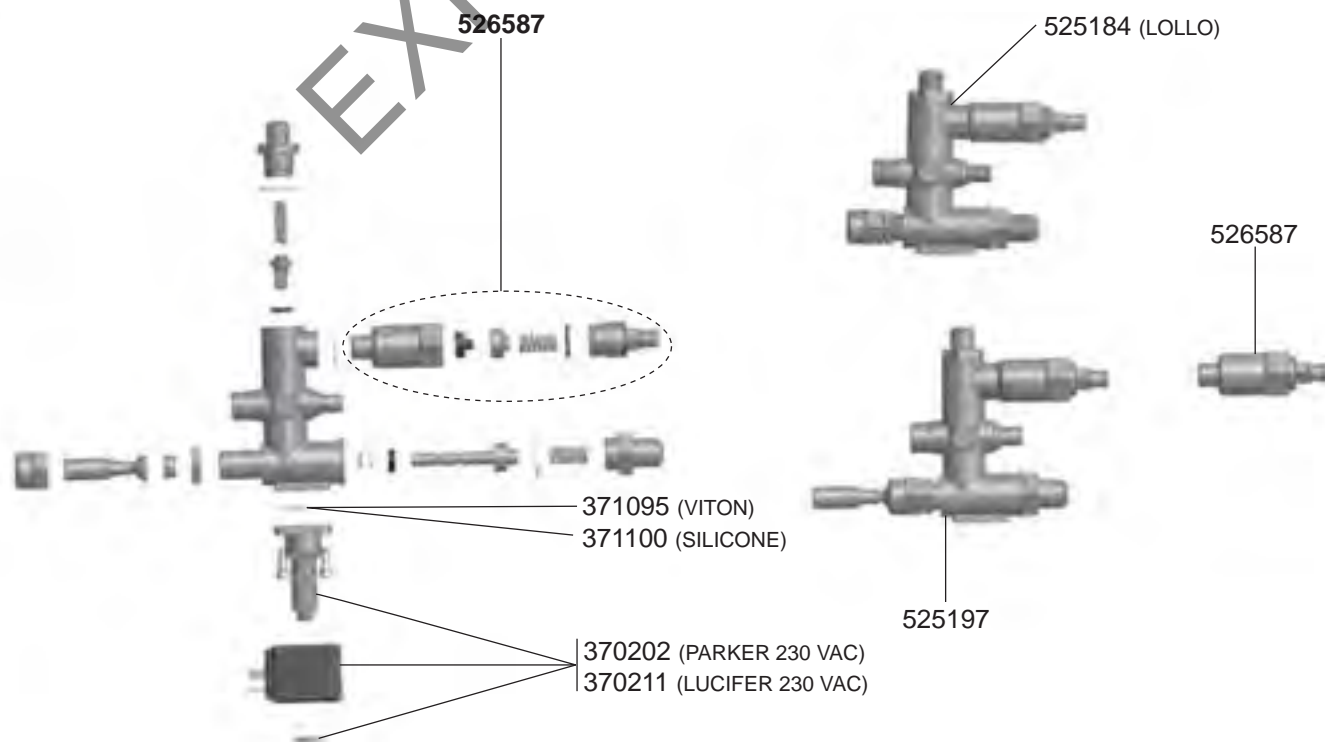

STEAM/WATER TAPS DOMOBAR

STEAM/WATER TAPS OLD MODELS

VALVES REPLICA/MINIAX/CUBO

VALVES R-EVOLUTION/LOLLO

LEVEL INDICATOR/MANOMETERS/DRIP TRAYS

BOILER VARIOUS

ELECTRICAL COMPONENTS REPLICA

ELECTRICAL COMPONENTS REPLICA

ELECTRICAL COMPONENTS CUBO

ELECTRICAL COMPONENTS MINIMAX

ELECTRICAL COMPONENTS R-EVOLUTION/CHIMAERA

R-EVOLUTION

CHIMAERA

ELECTRICAL COMPONENTS LOLLO

402868 (1-2 GR)
402869 (3 GR)

ELECTRICAL COMPONENTS DOMOBAR